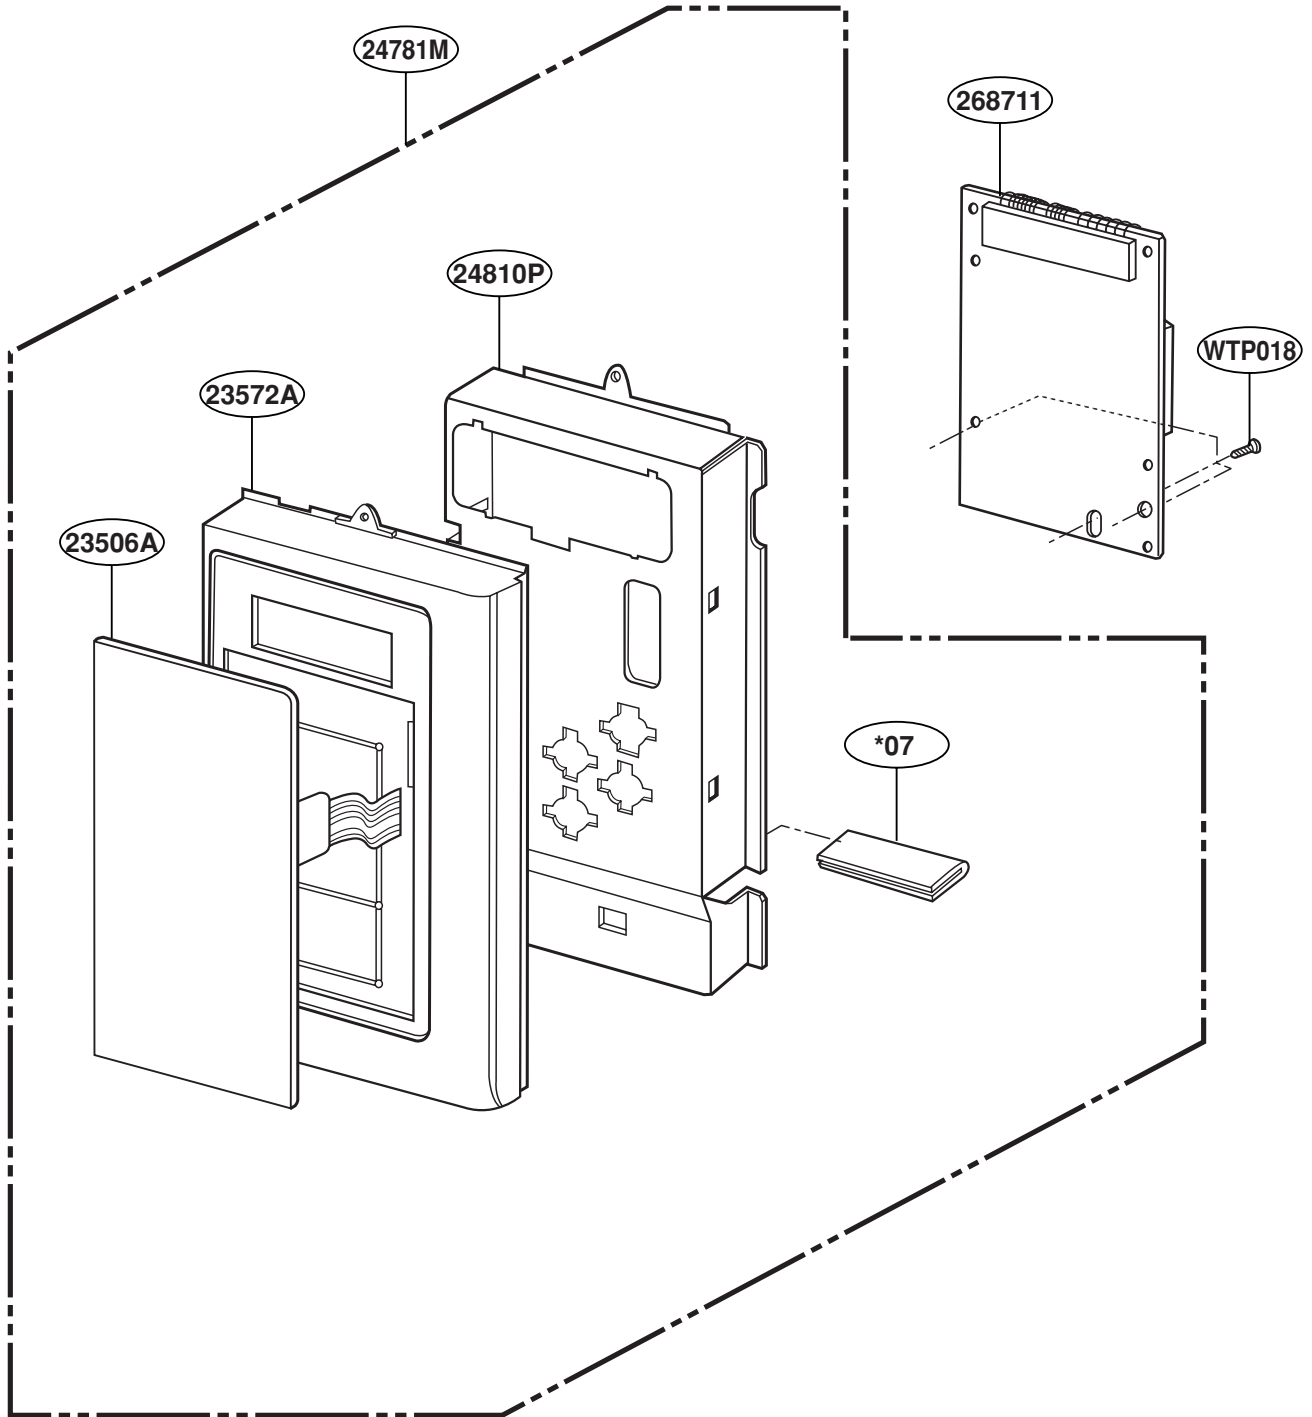

EXPLODED VIEW

DOOR PARTS

MODEL: 721.67680

721.67681

721.67682

P/No.: MFL36966001

CONTROLLER PARTS

OVEN CAVITY PARTS

LATCH BOARD PARTS

INTERIOR PARTS (I)

INTERIOR PARTS (II)

INSTALLATION PARTS