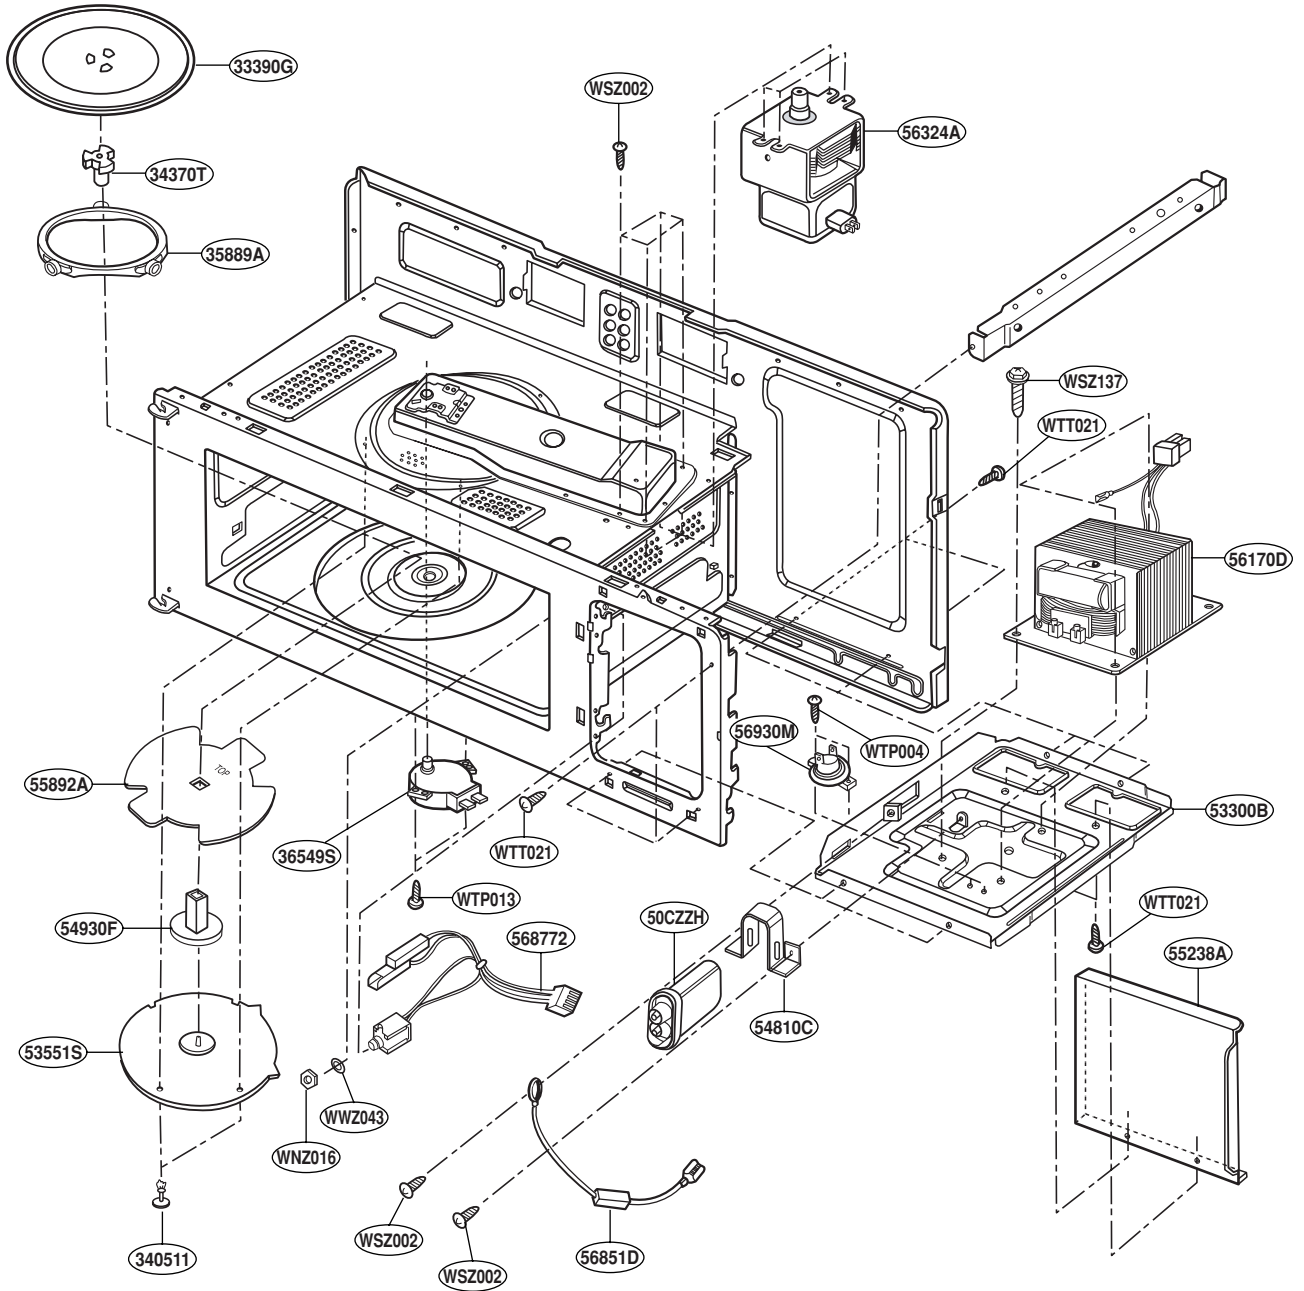

EXPLODED VIEW

DOOR PARTS

MODEL: 721.67680

721.67681

721.67682

P/No.: MFL36966001

CONTROLLER PARTS

OVEN CAVITY PARTS

LATCH BOARD PARTS

INTERIOR PARTS (I)

INTERIOR PARTS (II)

INSTALLATION PARTS