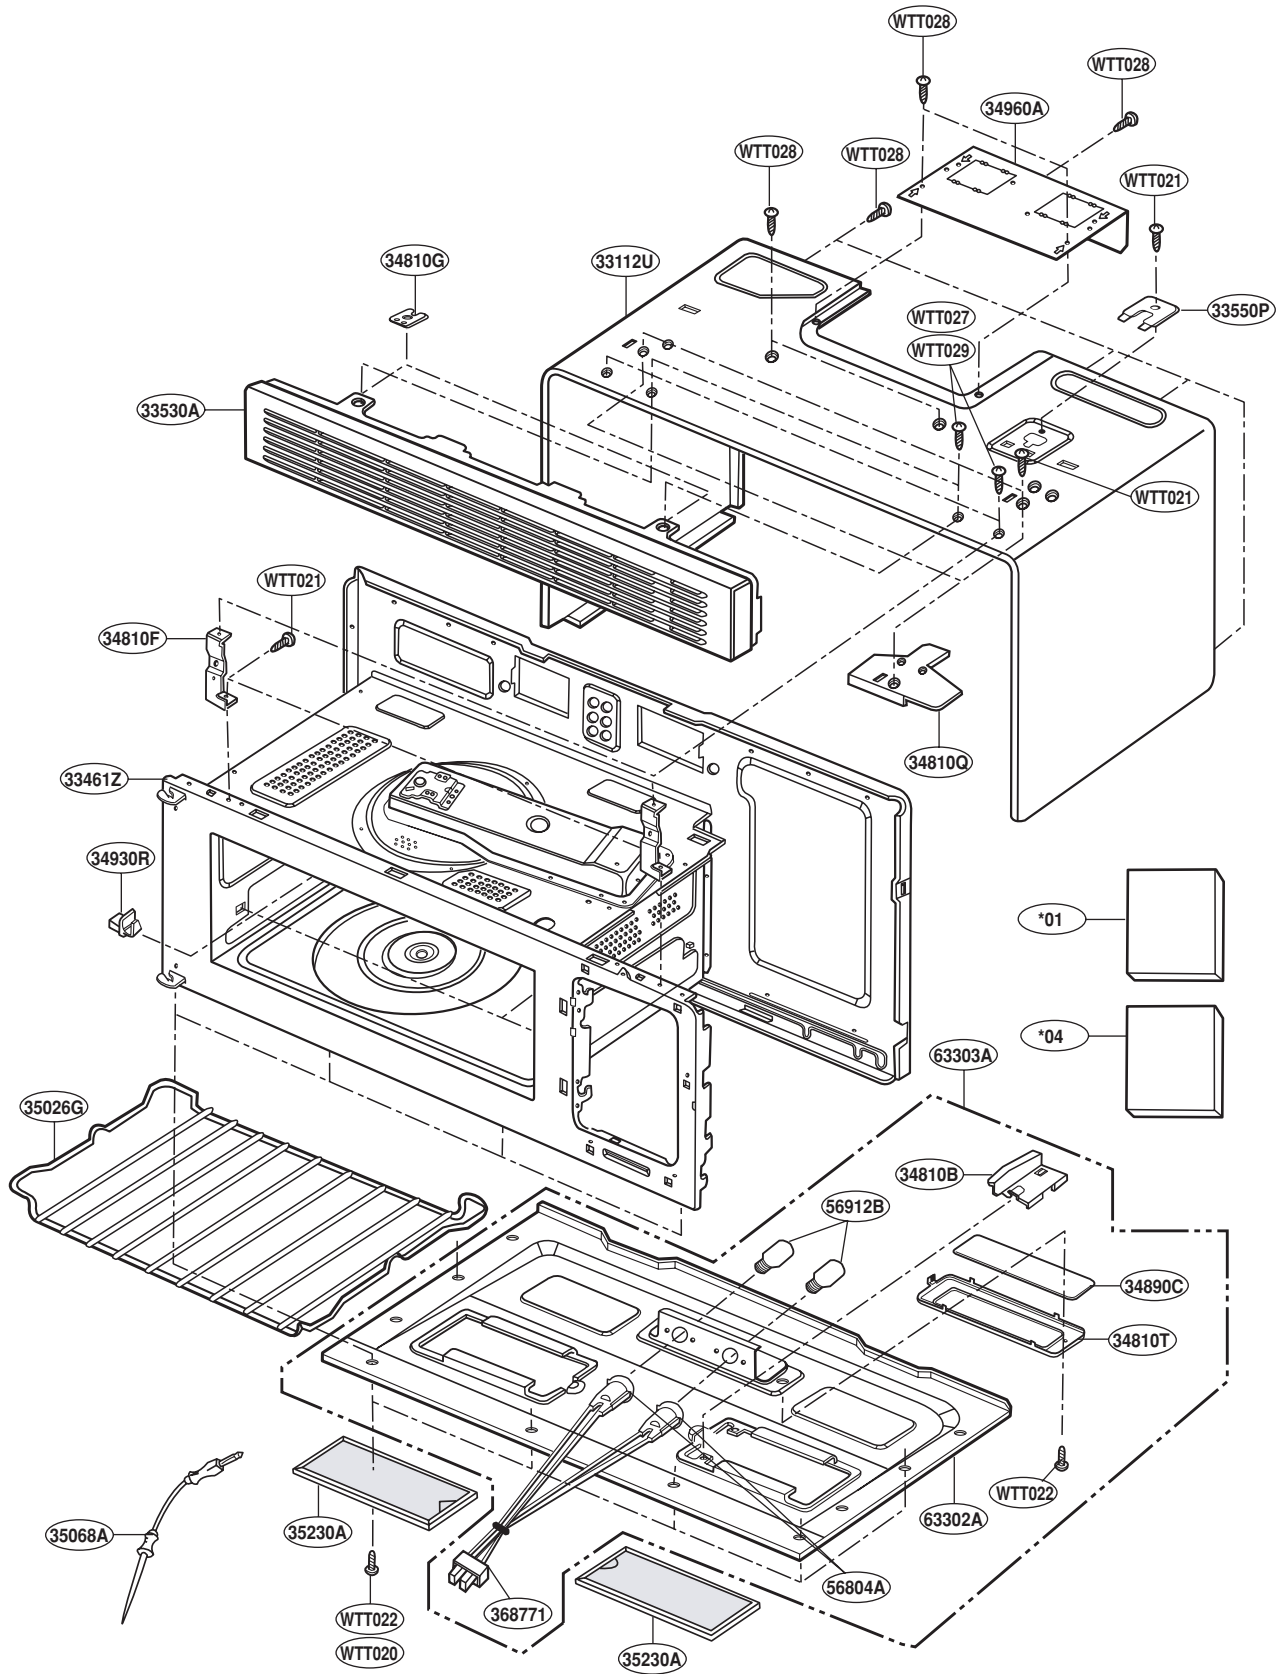

EXPLODED VIEW

DOOR PARTS

MODEL: 721.67680

721.67681

721.67682

P/No.: MFL36966001

CONTROLLER PARTS

OVEN CAVITY PARTS

LATCH BOARD PARTS

INTERIOR PARTS (I)

INTERIOR PARTS (II)

INSTALLATION PARTS