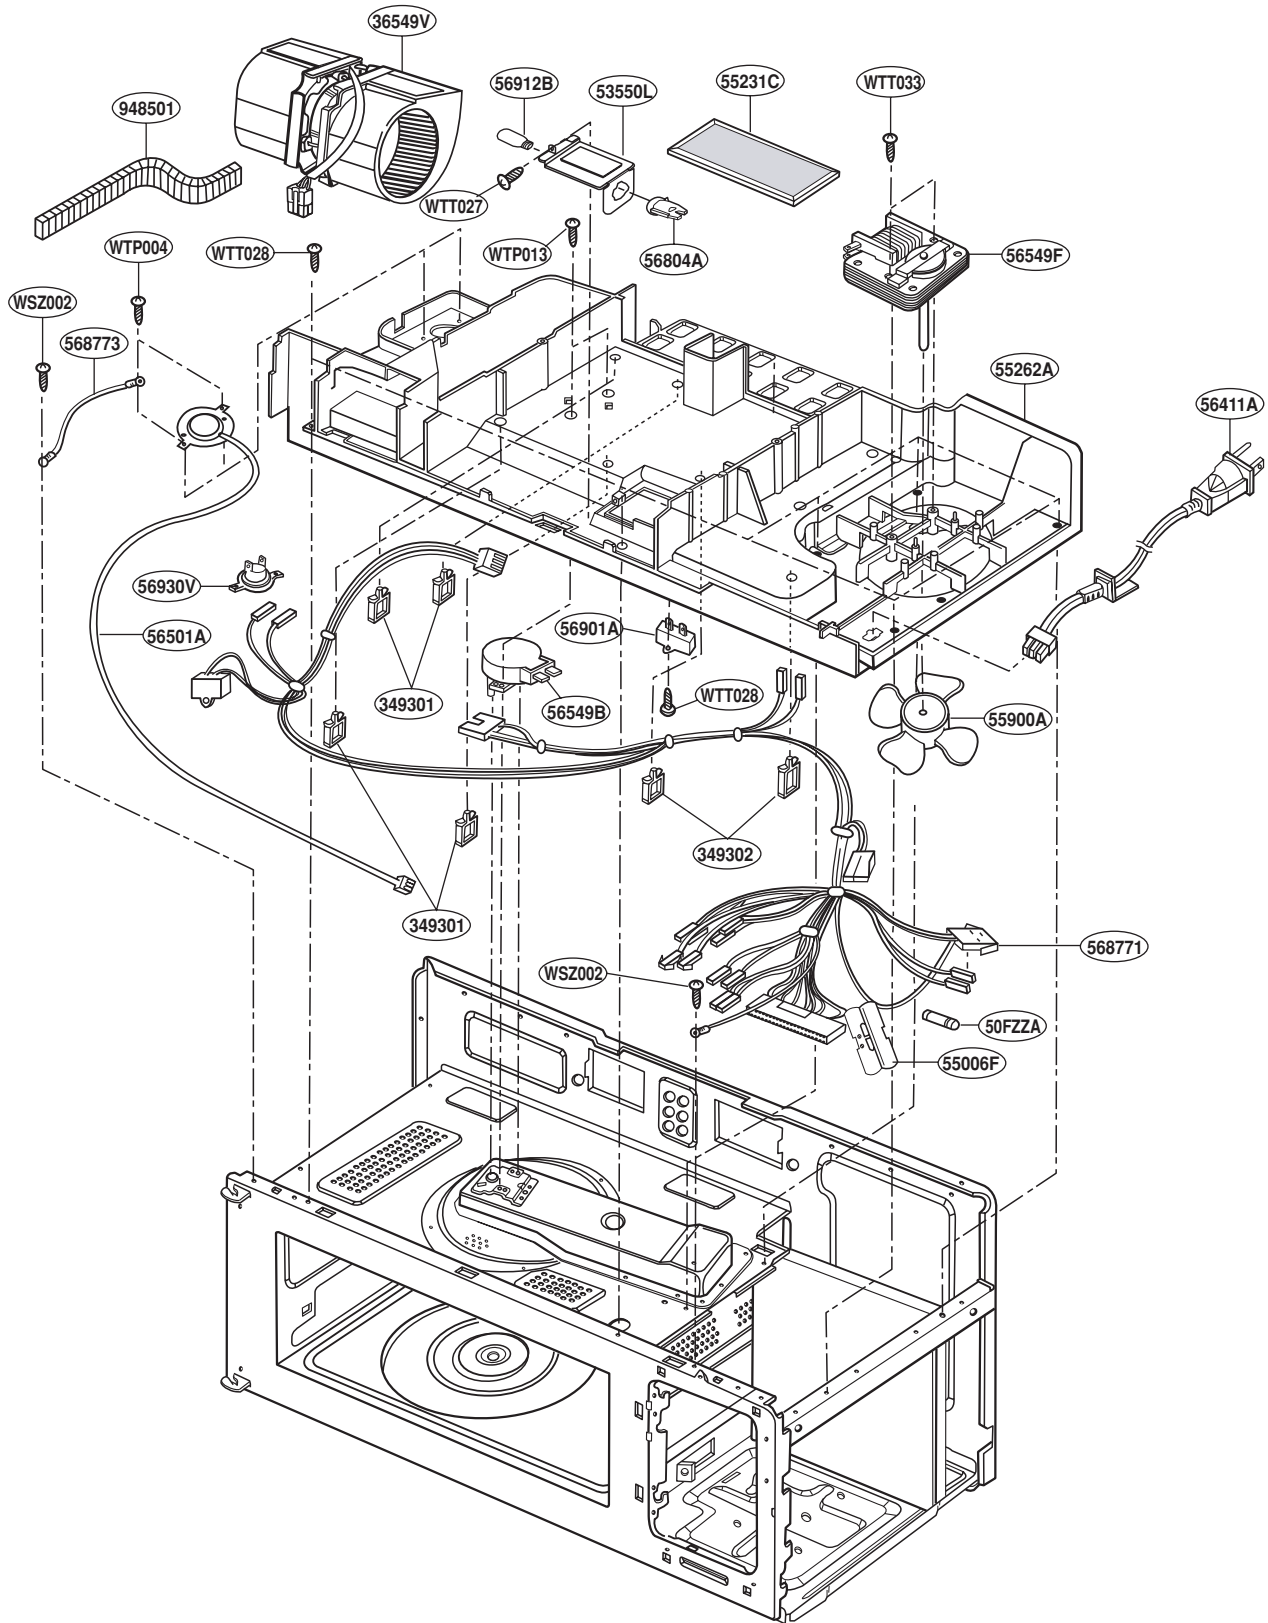

EXPLODED VIEW

DOOR PARTS

MODEL: 721.67680

721.67681

721.67682

P/No.: MFL36966001

CONTROLLER PARTS

OVEN CAVITY PARTS

LATCH BOARD PARTS

INTERIOR PARTS (I)

INTERIOR PARTS (II)

INSTALLATION PARTS