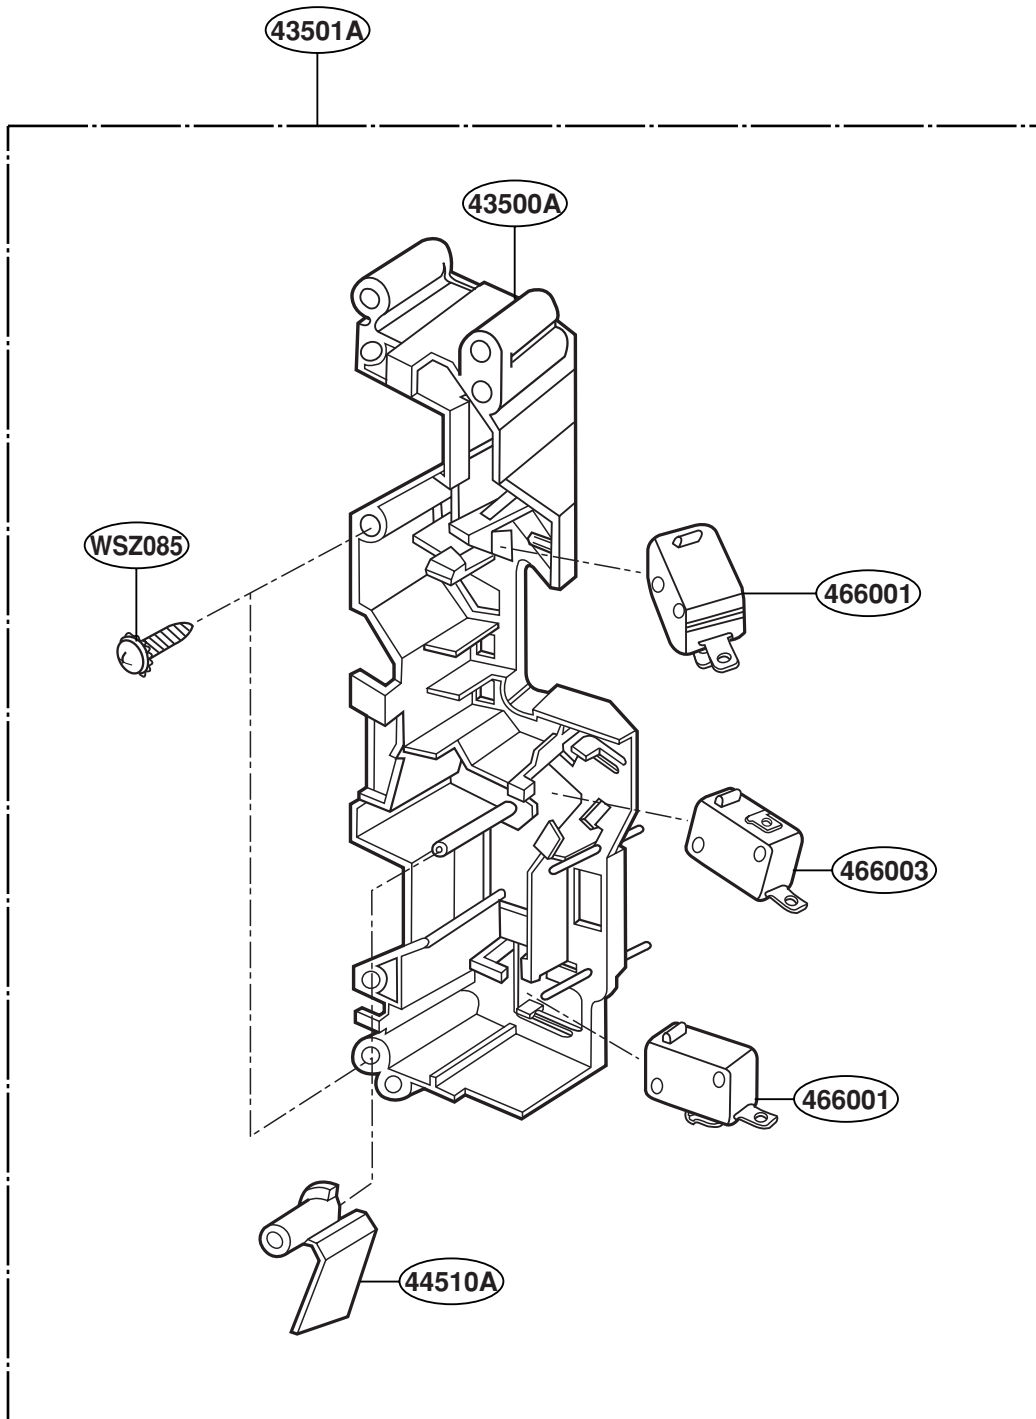

EXPLODED VIEW

DOOR PARTS

MODEL: 721.67680

721.67681

721.67682

P/No.: MFL36966001

CONTROLLER PARTS

OVEN CAVITY PARTS

LATCH BOARD PARTS

INTERIOR PARTS (I)

INTERIOR PARTS (II)

INSTALLATION PARTS