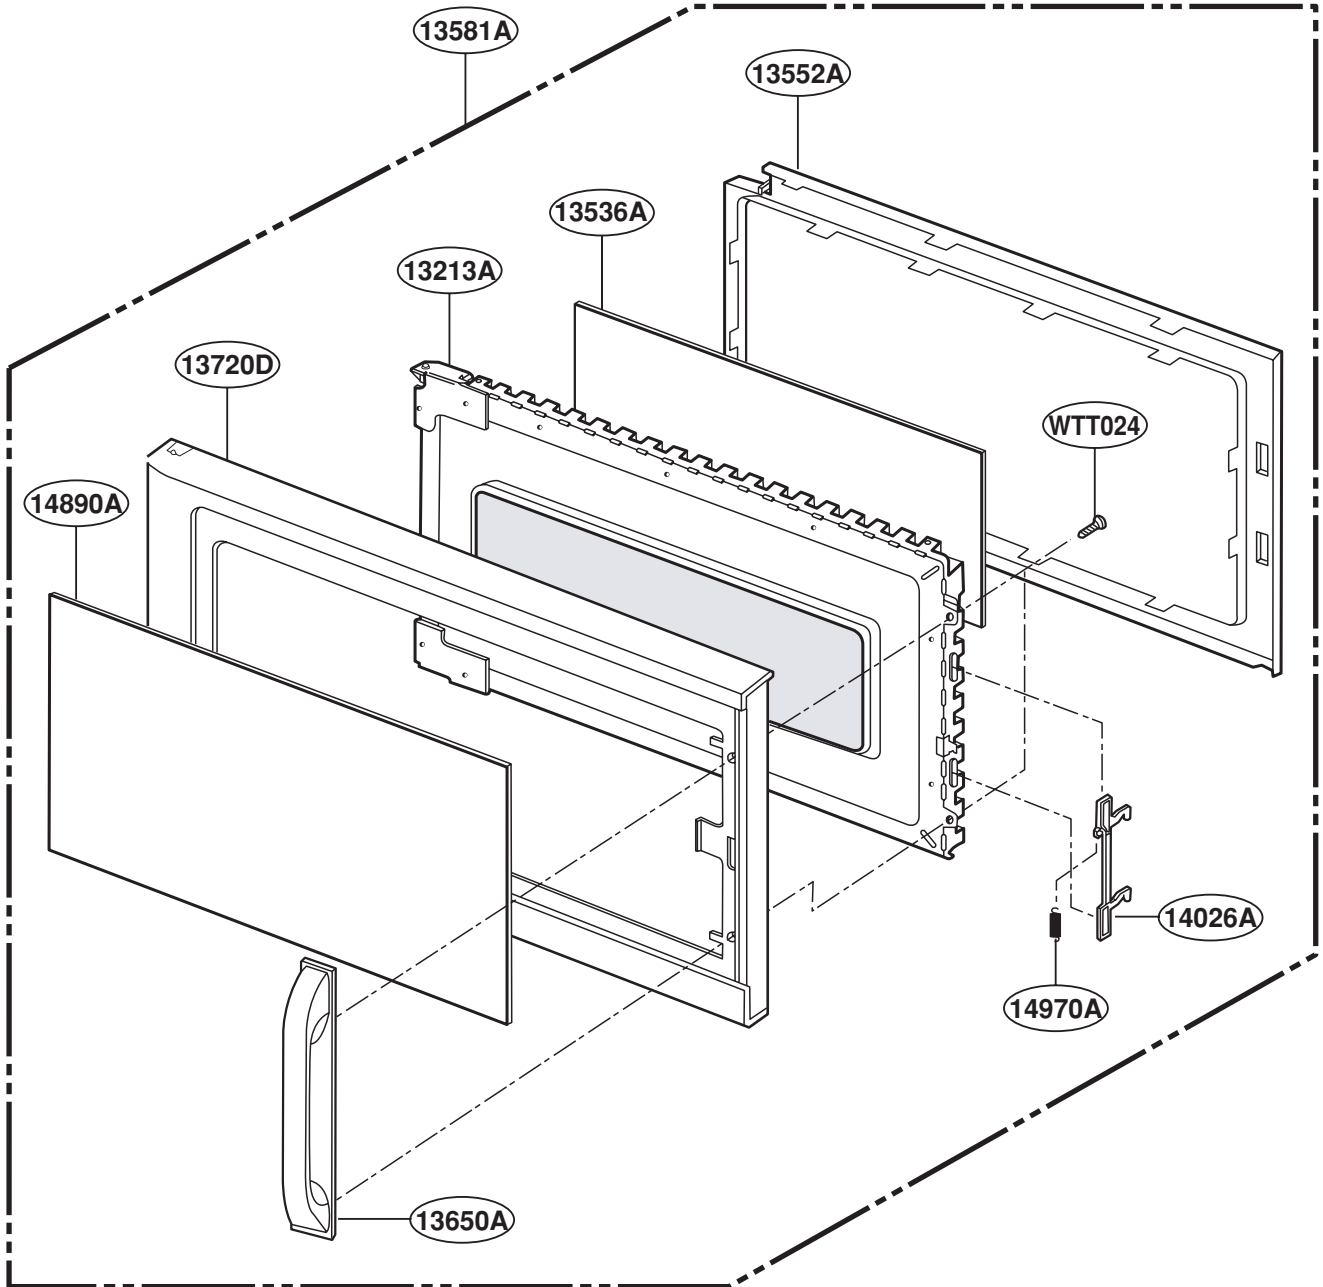

EXPLODED VIEW

DOOR PARTS

MODEL: 721.67680

721.67681

721.67682

P/No.: MFL36966001

CONTROLLER PARTS

OVEN CAVITY PARTS

LATCH BOARD PARTS

INTERIOR PARTS (I)

INTERIOR PARTS (II)

INSTALLATION PARTS