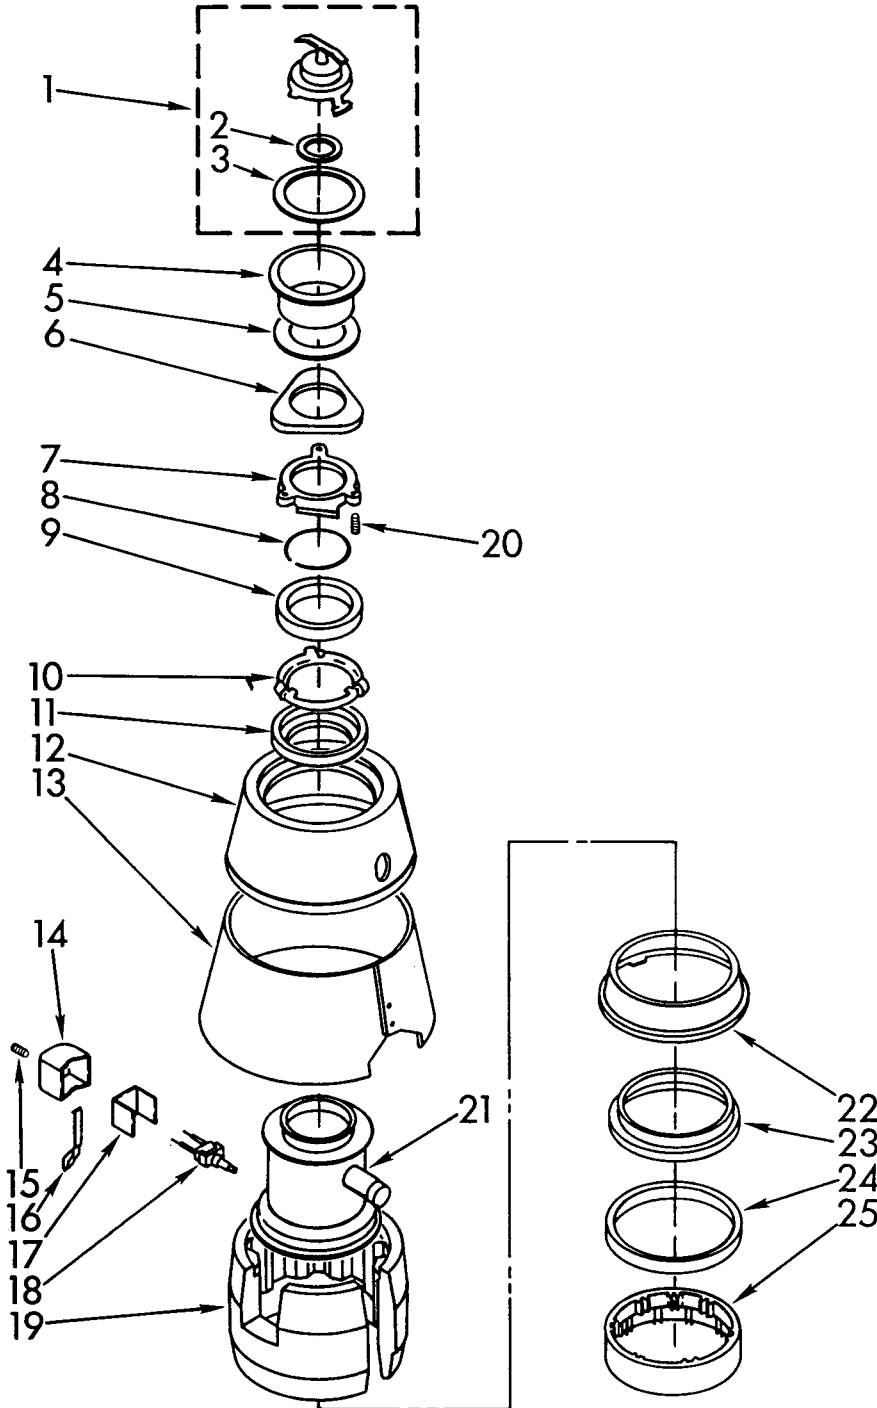

PARTS LIST FOR

KitchenAid®

DISPOSER

**MODEL
KBDS250X**

UPPER HOUSING AND FLANGE PARTS

10-92 Litho in U.S.A.

KitchenAid

ST. JOSEPH, MI 49085

© 1991, 1992 KITCHENAID

Part No. 4211560 Rev. A

10-92

1	4211409	Lock Stopper Assembly
2	4211355	Gasket, Stopper (Inner)
3	4211410	Gasket, Stopper (Outer)
4	4211301	Flange, Strainer
5	4211302	Gasket, Strainer
6	4211303	Flange, Backup
7	4211304	Flange, Mounting
8	4211306	Ring, Retainer
9	4211411	Gasket, Mounting
10	4211308	Flange, Body
11	4211359	Gasket, Body
12	4211443	Shell Assembly, Trim (Top)
13	4211413	Band Assembly, Trim
14	4211417	Cover, Switch
15	4211418	Screw, Tapping (Switch Cover)
16	4211419	Bracket, Wire Cover
17	4211416	Insulation, Switch Cover
18	4211415	Switch, Push Button
19	4211420	Insulation, Top
20	4211305	Screw, Backup (3)
21	4211414	Container, Body Assembly (Includes Sound Insulation)
22	4211421	Body, Lower
23	4211365	Gasket, Shredder
24	4211366	Insulation, Sound
25	4211367	Shredder, Stationary

Following Parts Not Illustrated

LIT4211451	Guide, Use And Care
LIT4211452	Instructions, Installation
LIT4211560	Repair Parts List