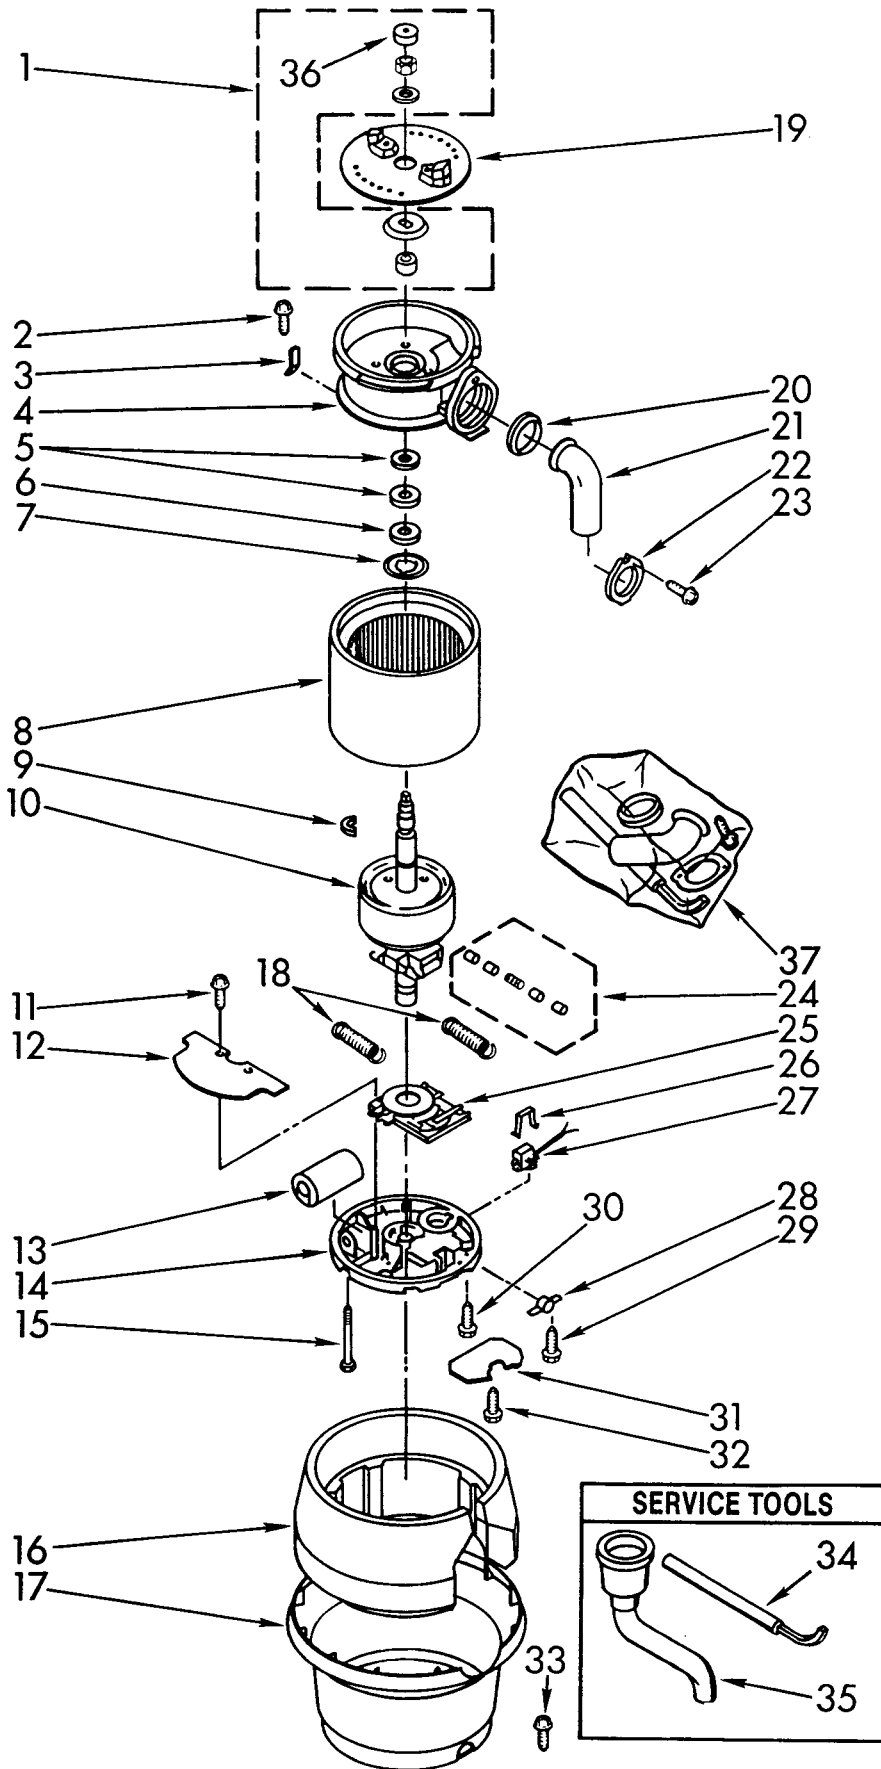

1	4211409	Lock Stopper Assembly
2	4211355	Gasket, Stopper (Inner)
3	4211410	Gasket, Stopper (Outer)
4	4211301	Flange, Strainer
5	4211302	Gasket, Strainer
6	4211303	Flange, Backup
7	4211304	Flange, Mounting
8	4211306	Ring, Retainer
9	4211411	Gasket, Mounting
10	4211308	Flange, Body
11	4211359	Gasket, Body
12	4211443	Shell Assembly, Trim (Top)
13	4211413	Band Assembly, Trim
14	4211417	Cover, Switch
15	4211418	Screw, Tapping (Switch Cover)
16	4211419	Bracket, Wire Cover
17	4211416	Insulation, Switch Cover
18	4211415	Switch, Push Button
19	4211420	Insulation, Top
20	4211305	Screw, Backup (3)
21	4211414	Container, Body Assembly (Includes Sound Insulation)
22	4211421	Body, Lower
23	4211365	Gasket, Shredder
24	4211366	Insulation, Sound
25	4211367	Shredder, Stationary

Following Parts Not Illustrated

LIT4211451	Guide, Use And Care
LIT4211452	Instructions, Installation
LIT4211560	Repair Parts List

LOWER HOUSING AND MOTOR PARTS

For Model: KBDS250X