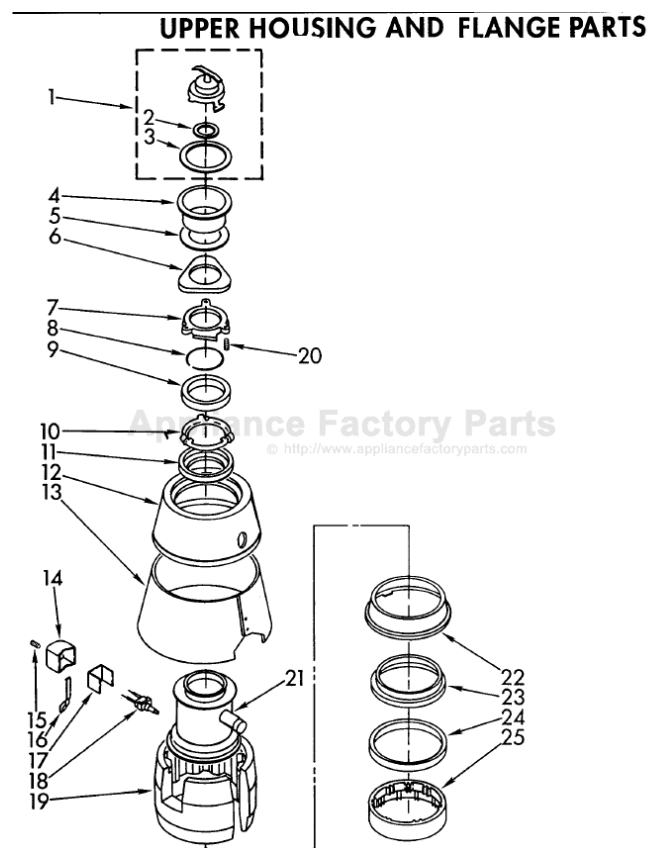

# KITCHENAID KBDS250X Owner's Manual

[Shop genuine replacement parts for KITCHENAID  
KBDS250X](#)

[Find Your KITCHENAID Disposal Parts - Select From 75 Models](#)

----- Manual continues below -----

**PARTS LIST FOR**

Part No. 4211560 Rev. A

10-92

1	4211409	Lock Stopper Assembly
2	4211355	Gasket, Stopper (Inner)
3	4211410	Gasket, Stopper (Outer)
4	4211301	Flange, Strainer
5	4211302	Gasket, Strainer
6	4211303	Flange, Backup
7	4211304	Flange, Mounting
8	4211306	Ring, Retainer
9	4211411	Gasket, Mounting
10	4211308	Flange, Body
11	4211359	Gasket, Body
12	4211443	Shell Assembly, Trim (Top)
13	4211413	Band Assembly, Trim
14	4211417	Cover, Switch
15	4211418	Screw, Tapping (Switch Cover)
16	4211419	Bracket, Wire Cover
17	4211416	Insulation, Switch Cover
18	4211415	Switch, Push Button
19	4211420	Insulation, Top
20	4211305	Screw, Backup (3)
21	4211414	Container, Body Assembly (Includes Sound Insulation)
22	4211421	Body, Lower
23	4211365	Gasket, Shredder
24	4211366	Insulation, Sound
25	4211367	Shredder, Stationary