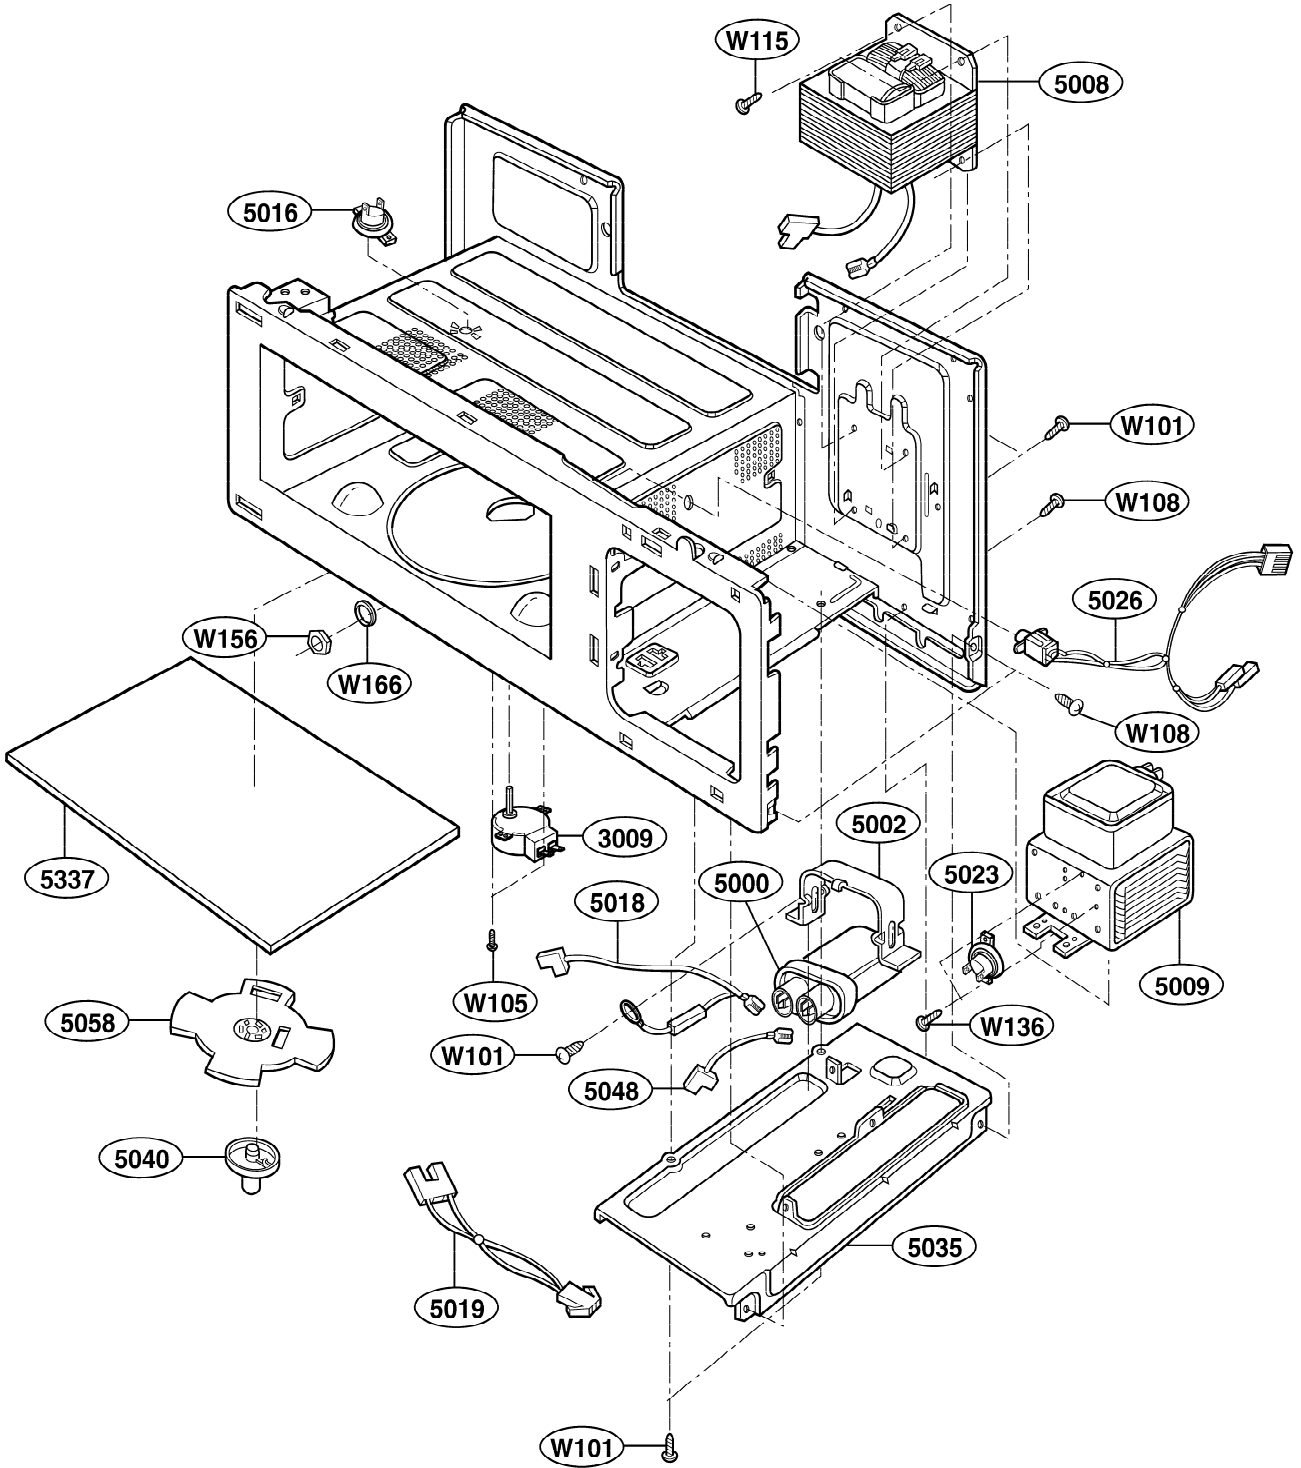

----- Manual continues below -----

DOOR PARTS

P/NO:3828W5S6157

CONTROLLER PARTS

OVEN CAVITY PARTS

LATCH BOARD PARTS

INTERIOR PARTS (I)

INTERIOR PARTS (II)

INSTALLATION PARTS