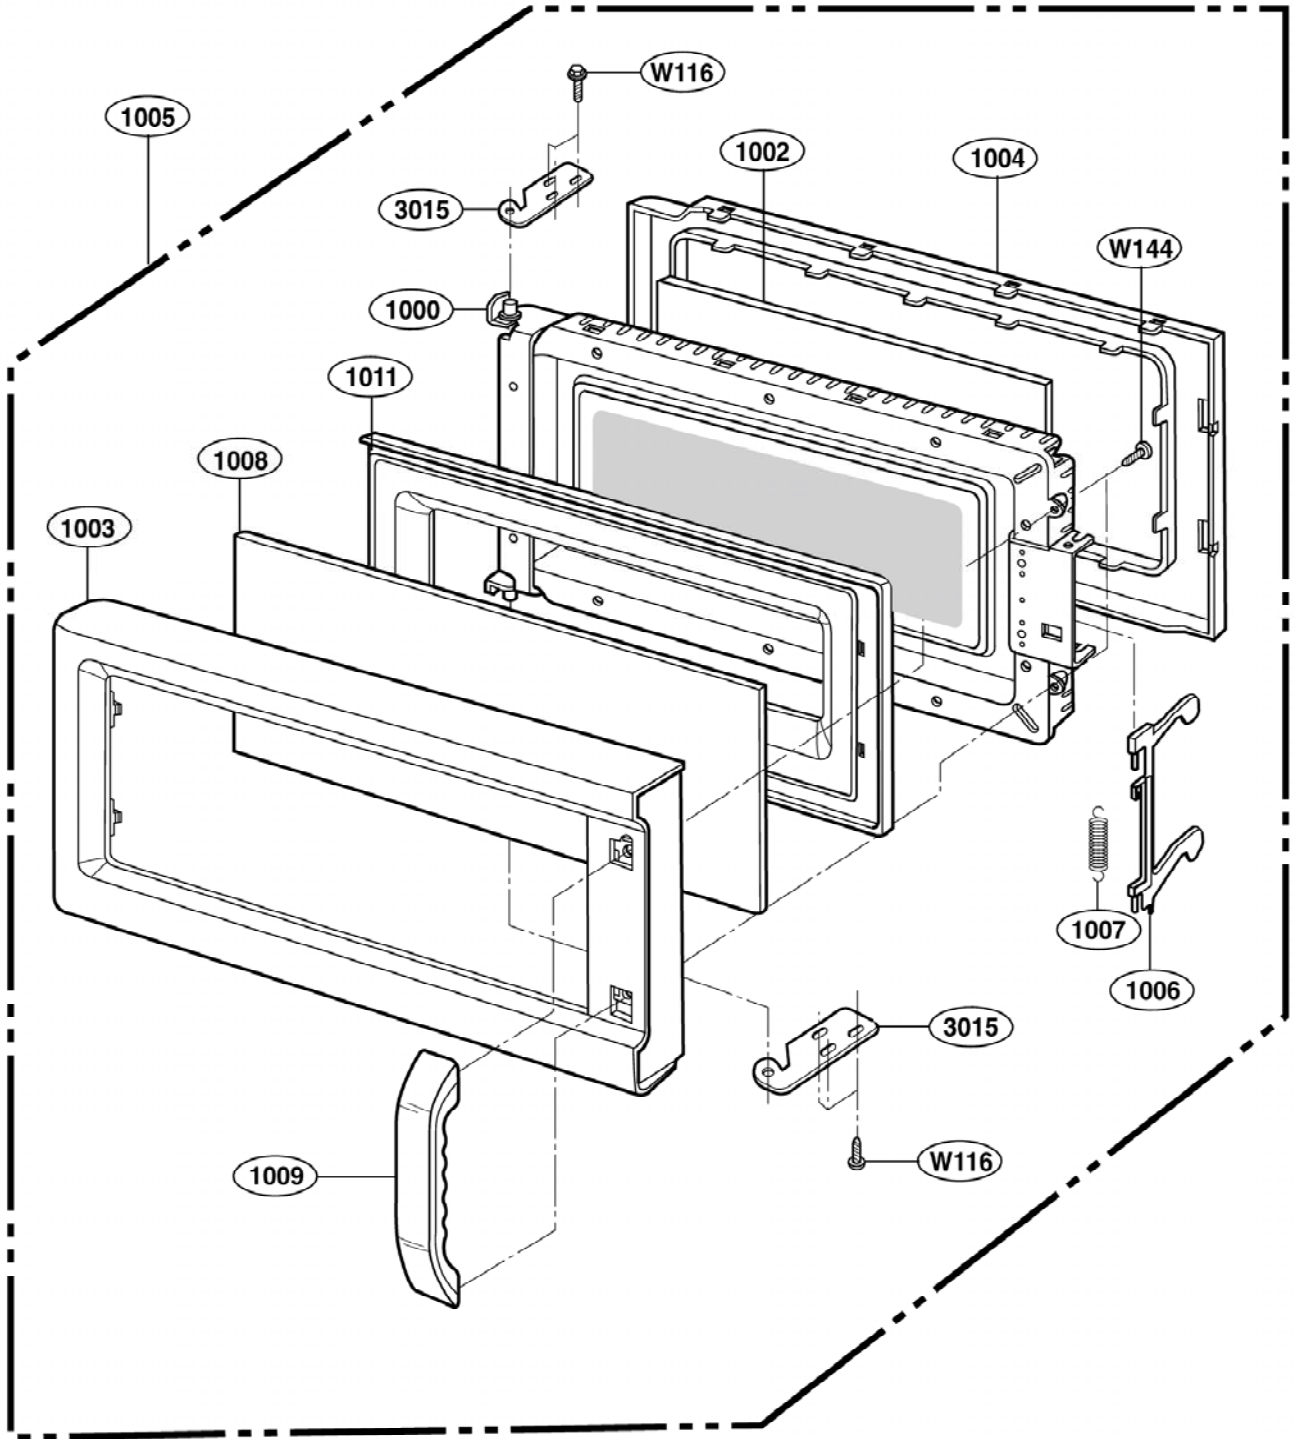

This Owner's Manual is provided and hosted by [Appliance Factory Parts](#).

Kenmore 89942490 Owner's Manual

[Shop genuine replacement parts for Kenmore 89942490](#)

DOOR PARTS

[Find Your Kenmore Microwave Parts - Select From 532 Models](#)

----- Manual continues below -----

DOOR PARTS

P/NO:3828W5S6157

CONTROLLER PARTS

OVEN CAVITY PARTS

LATCH BOARD PARTS

INTERIOR PARTS (I)

INTERIOR PARTS (II)

INSTALLATION PARTS