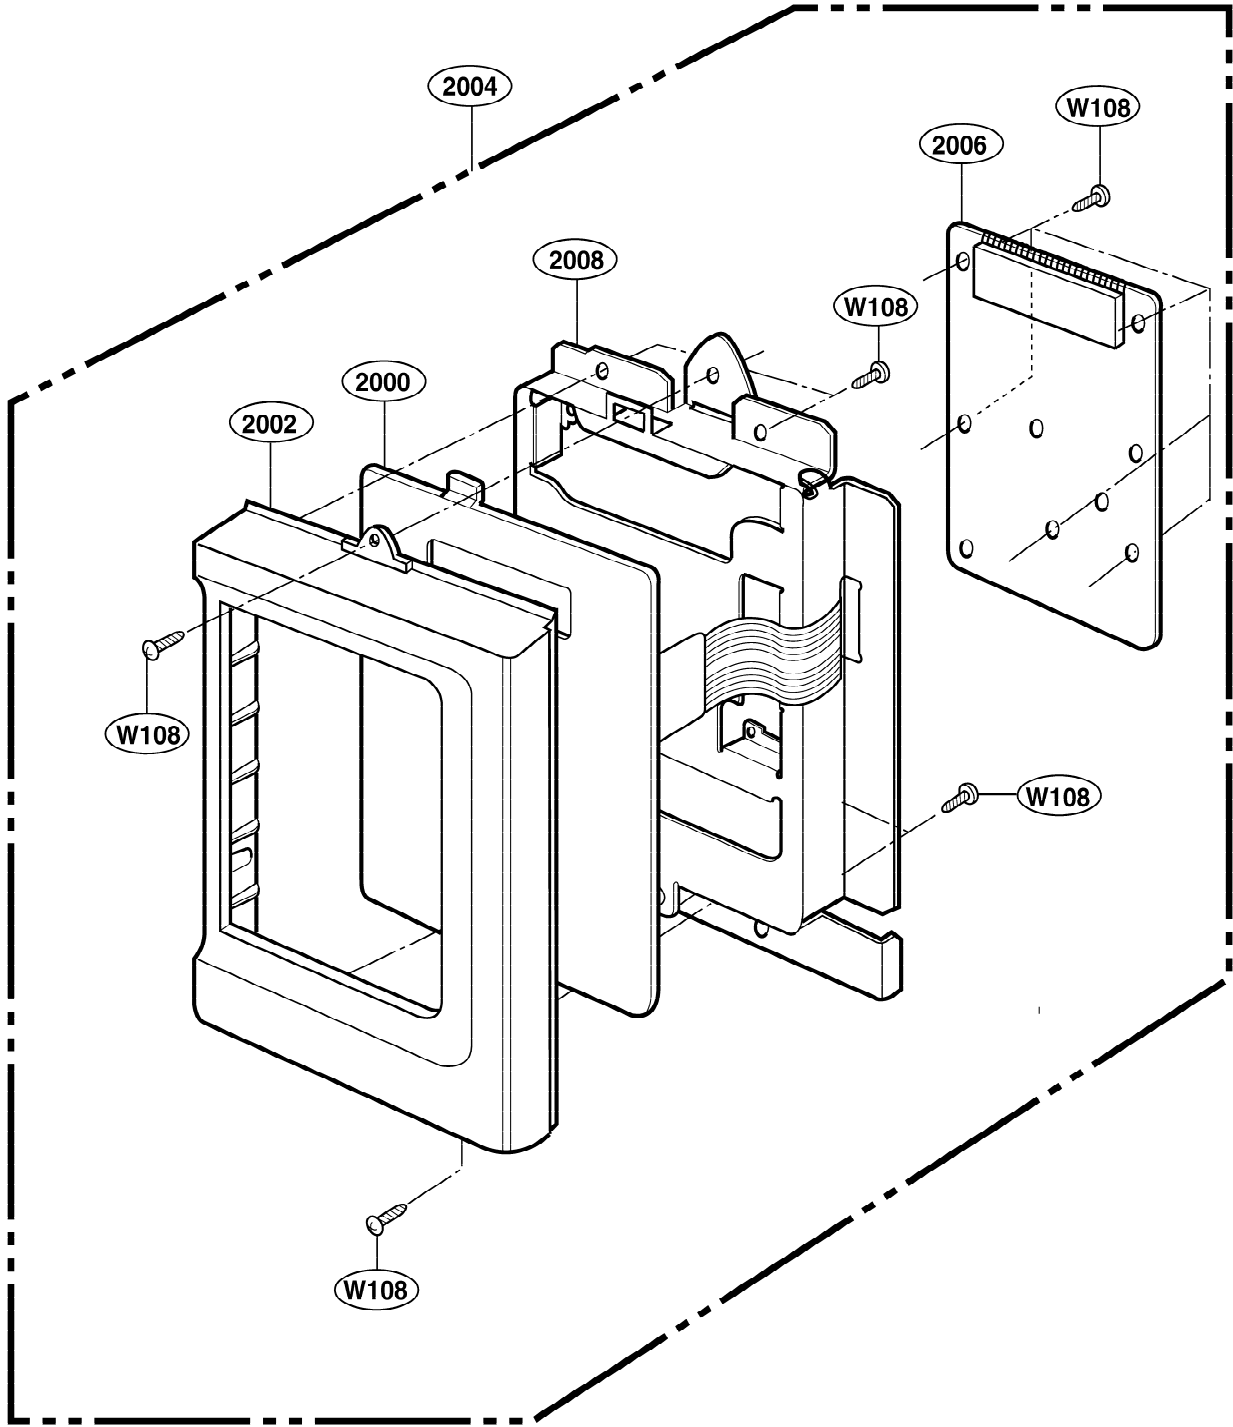

This Owner's Manual is provided and hosted by [Appliance Factory Parts](#).

Kenmore 89942490 Owner's Manual

[Shop genuine replacement parts for Kenmore 89942490](#)

DOOR PARTS

[Find Your Kenmore Microwave Parts - Select From 532 Models](#)

----- Manual continues below -----

DOOR PARTS

P/NO:3828W5S6157

CONTROLLER PARTS

OVEN CAVITY PARTS

LATCH BOARD PARTS

INTERIOR PARTS (I)

INTERIOR PARTS (II)

INSTALLATION PARTS