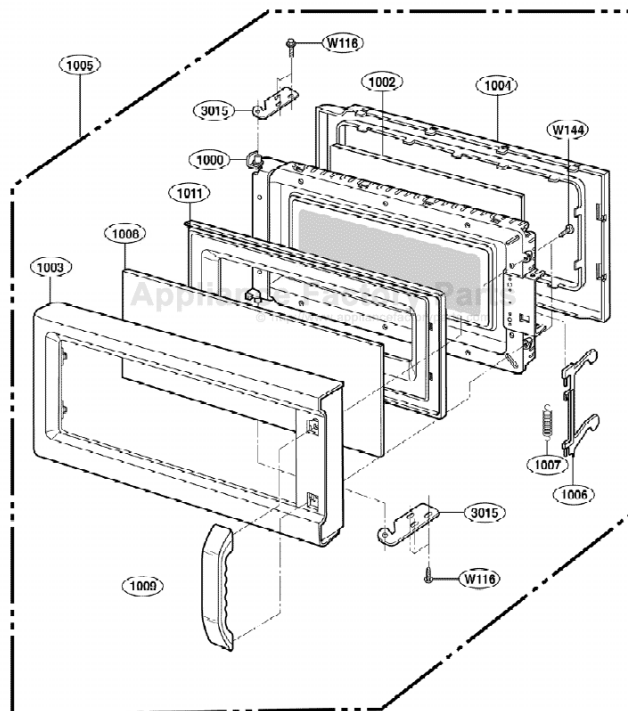

This Owner's Manual is provided and hosted by [Appliance Factory Parts](#).

Kenmore 89942490 Owner's Manual

[Shop genuine replacement parts for Kenmore 89942490](#)

DOOR PARTS

[Find Your Kenmore Microwave Parts - Select From 532 Models](#)

----- Manual continues below -----

DOOR PARTS

P/NO:3828W5S6157

CONTROLLER PARTS

OVEN CAVITY PARTS

LATCH BOARD PARTS

INTERIOR PARTS (I)

INTERIOR PARTS (II)

INSTALLATION PARTS