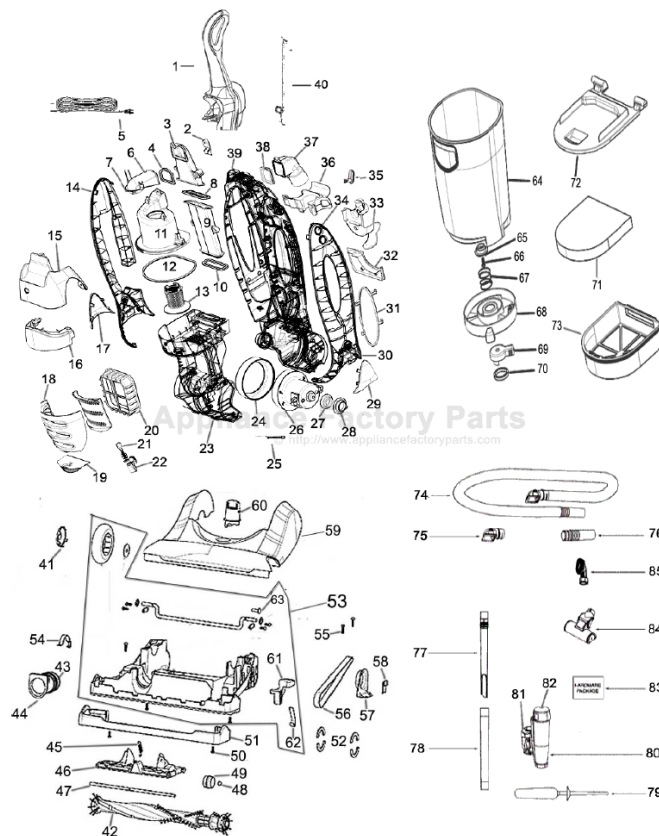

# Eureka 8803AVZ Owner's Manual

[Shop genuine replacement parts for Eureka 8803AVZ](#)

[Find Your Eureka Vacuum Cleaner Parts - Select From 855 Models](#)

----- Manual continues below part list -----

## Available Replacement Parts for Eureka 8803AVZ

<a href="#">e-39266</a>	BELT OEM EUREKA EXTENED LIFE 1 PACK
<a href="#">E-54943</a>	Spring,

# EUREKA Original & Replacement

CAPTURE BAGLESS UPRIGHT

Models 8802AVZ, 8803AVZ