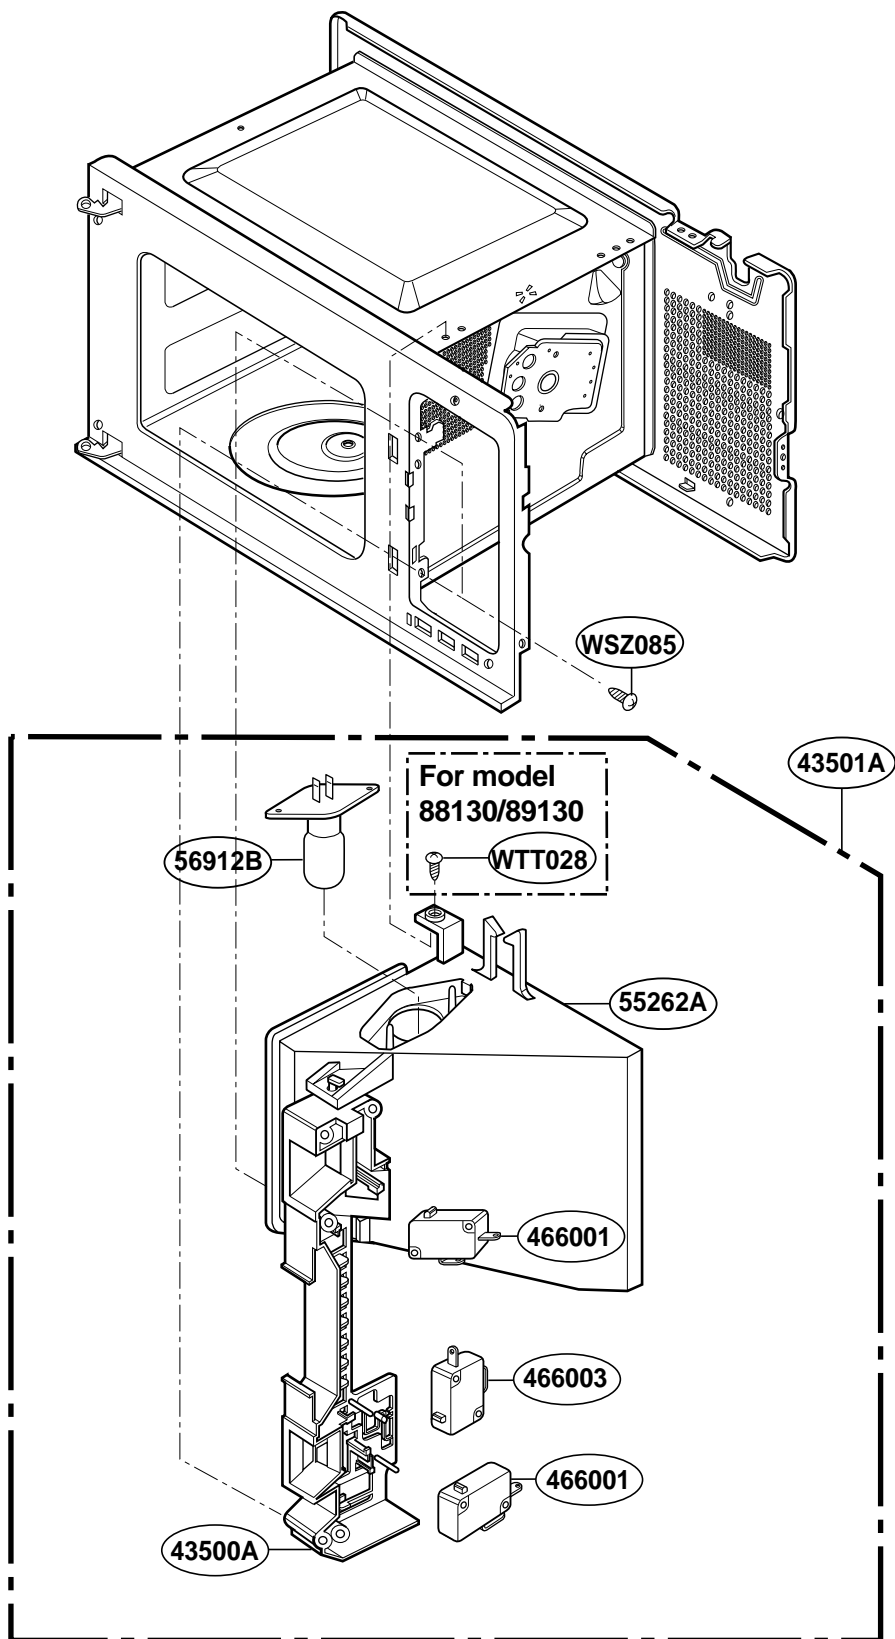

This Owner's Manual is provided and hosted by [Appliance Factory Parts](#).

Kenmore 87139 Owner's Manual

[Shop genuine replacement parts for Kenmore 87139](#)

DOOR PARTS

For model
87130/87138/
87139/88130

[Find Your Kenmore Microwave Parts - Select From 532 Models](#)

----- Manual continues below -----

EXPLODED VIEW

INTRODUCTION

For model
87130/87138/
87139/88130

For model
89130

DOOR PARTS

For model
87130/87138/
87139/88130

For model
89130

CONTROLLER PARTS

For model
87130/87138/
87139/88130

For model
89130

OVEN CAVITY PARTS

For model
87130/87138/87139

For model
88130/89130

LATCH BOARD PARTS

INTERIOR PARTS

BASE PLATE PARTS

For model
87130/87138/
87139/88130

For model 89130