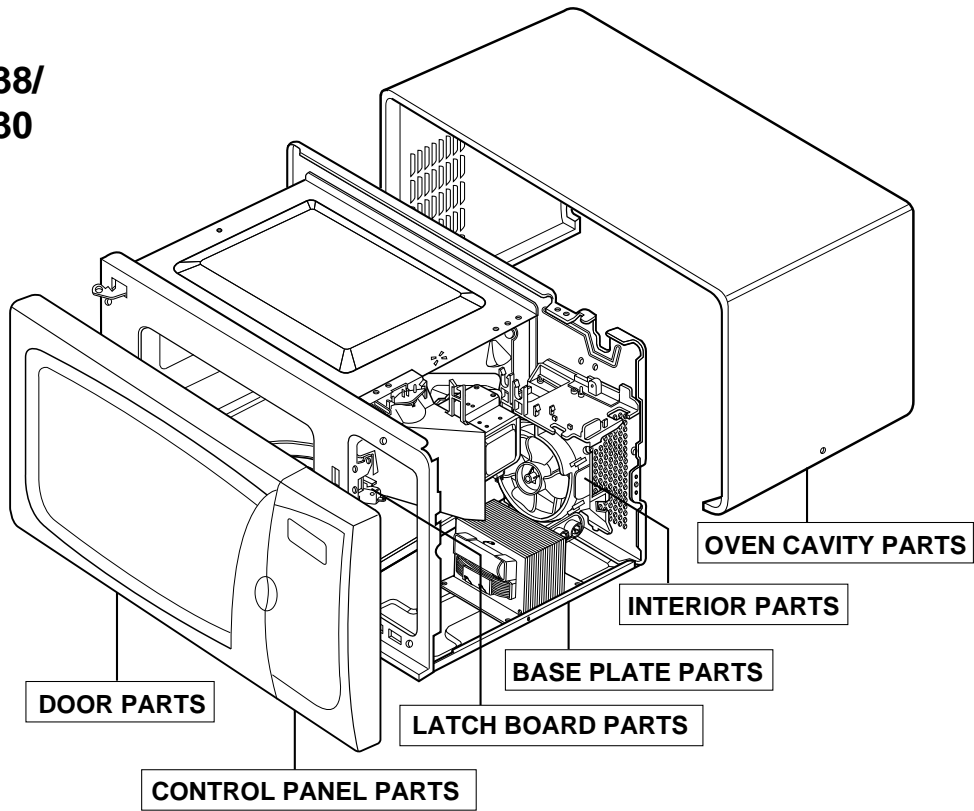

This Owner's Manual is provided and hosted by [Appliance Factory Parts](#).

Kenmore 87139 Owner's Manual

[Shop genuine replacement parts for Kenmore 87139](#)

DOOR PARTS

For model
87130/87138/
87139/88130

[Find Your Kenmore Microwave Parts - Select From 532 Models](#)

----- Manual continues below -----

EXPLODED VIEW

INTRODUCTION

For model
87130/87138/
87139/88130

For model
89130

DOOR PARTS

For model
87130/87138/
87139/88130

For model
89130

CONTROLLER PARTS

For model
87130/87138/
87139/88130

For model
89130

OVEN CAVITY PARTS

For model
87130/87138/87139

For model
88130/89130

LATCH BOARD PARTS

INTERIOR PARTS

BASE PLATE PARTS

For model
87130/87138/
87139/88130

For model 89130