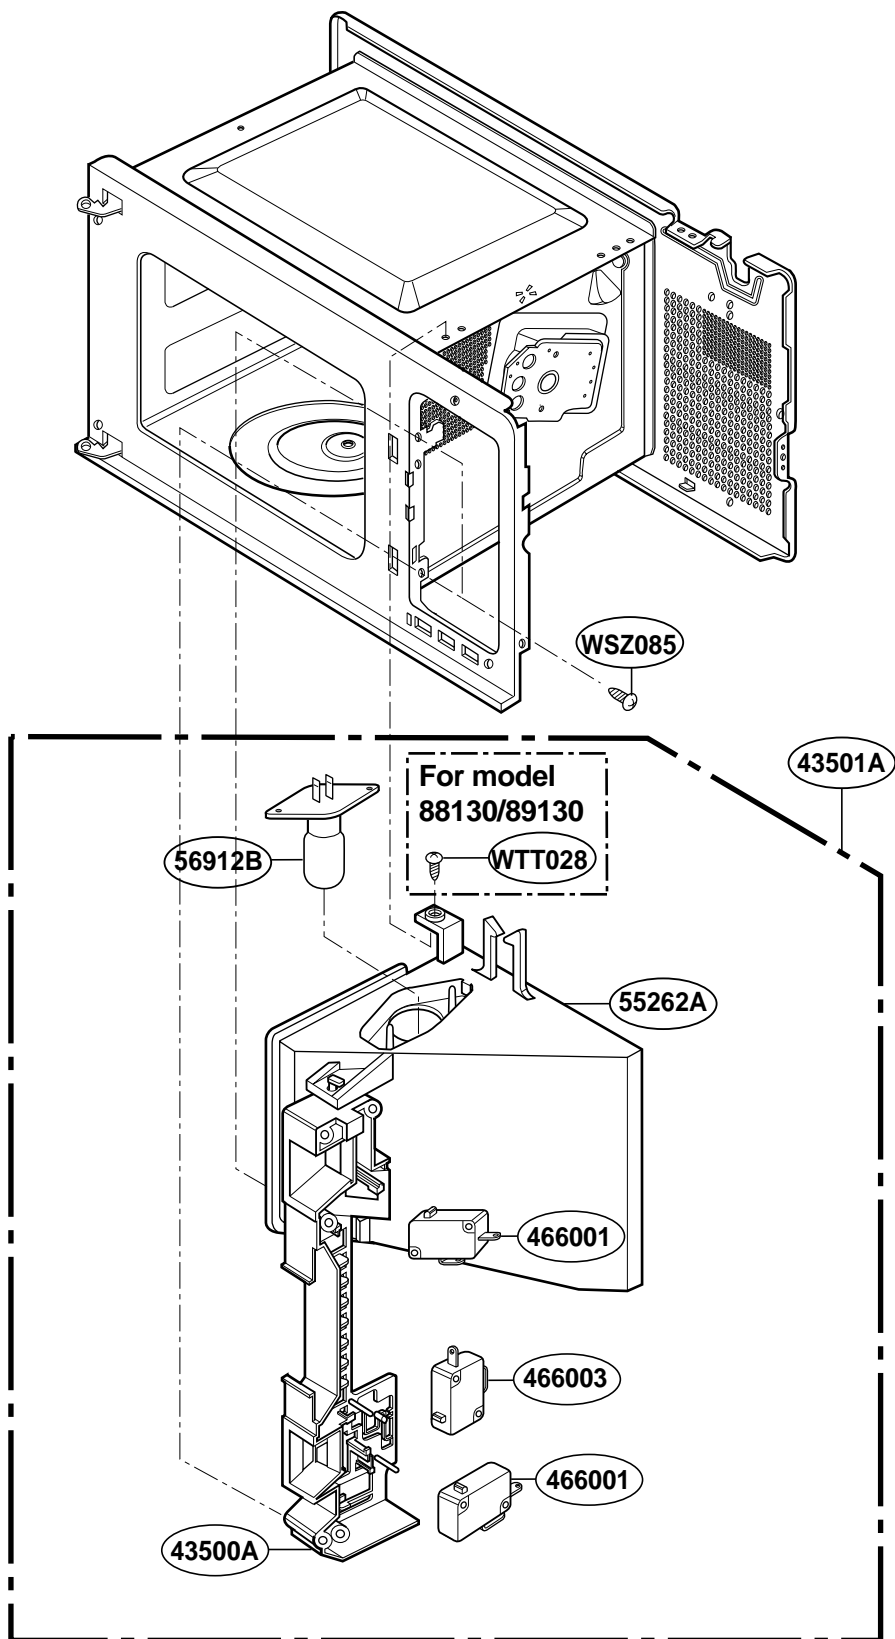

----- Manual continues below -----

EXPLODED VIEW

INTRODUCTION

For model
87130/87138/
87139/88130

For model
89130

DOOR PARTS

For model
87130/87138/
87139/88130

For model
89130

CONTROLLER PARTS

For model
87130/87138/
87139/88130

For model
89130

OVEN CAVITY PARTS

For model
87130/87138/87139

For model
88130/89130

LATCH BOARD PARTS

INTERIOR PARTS

BASE PLATE PARTS

For model
87130/87138/
87139/88130

For model 89130