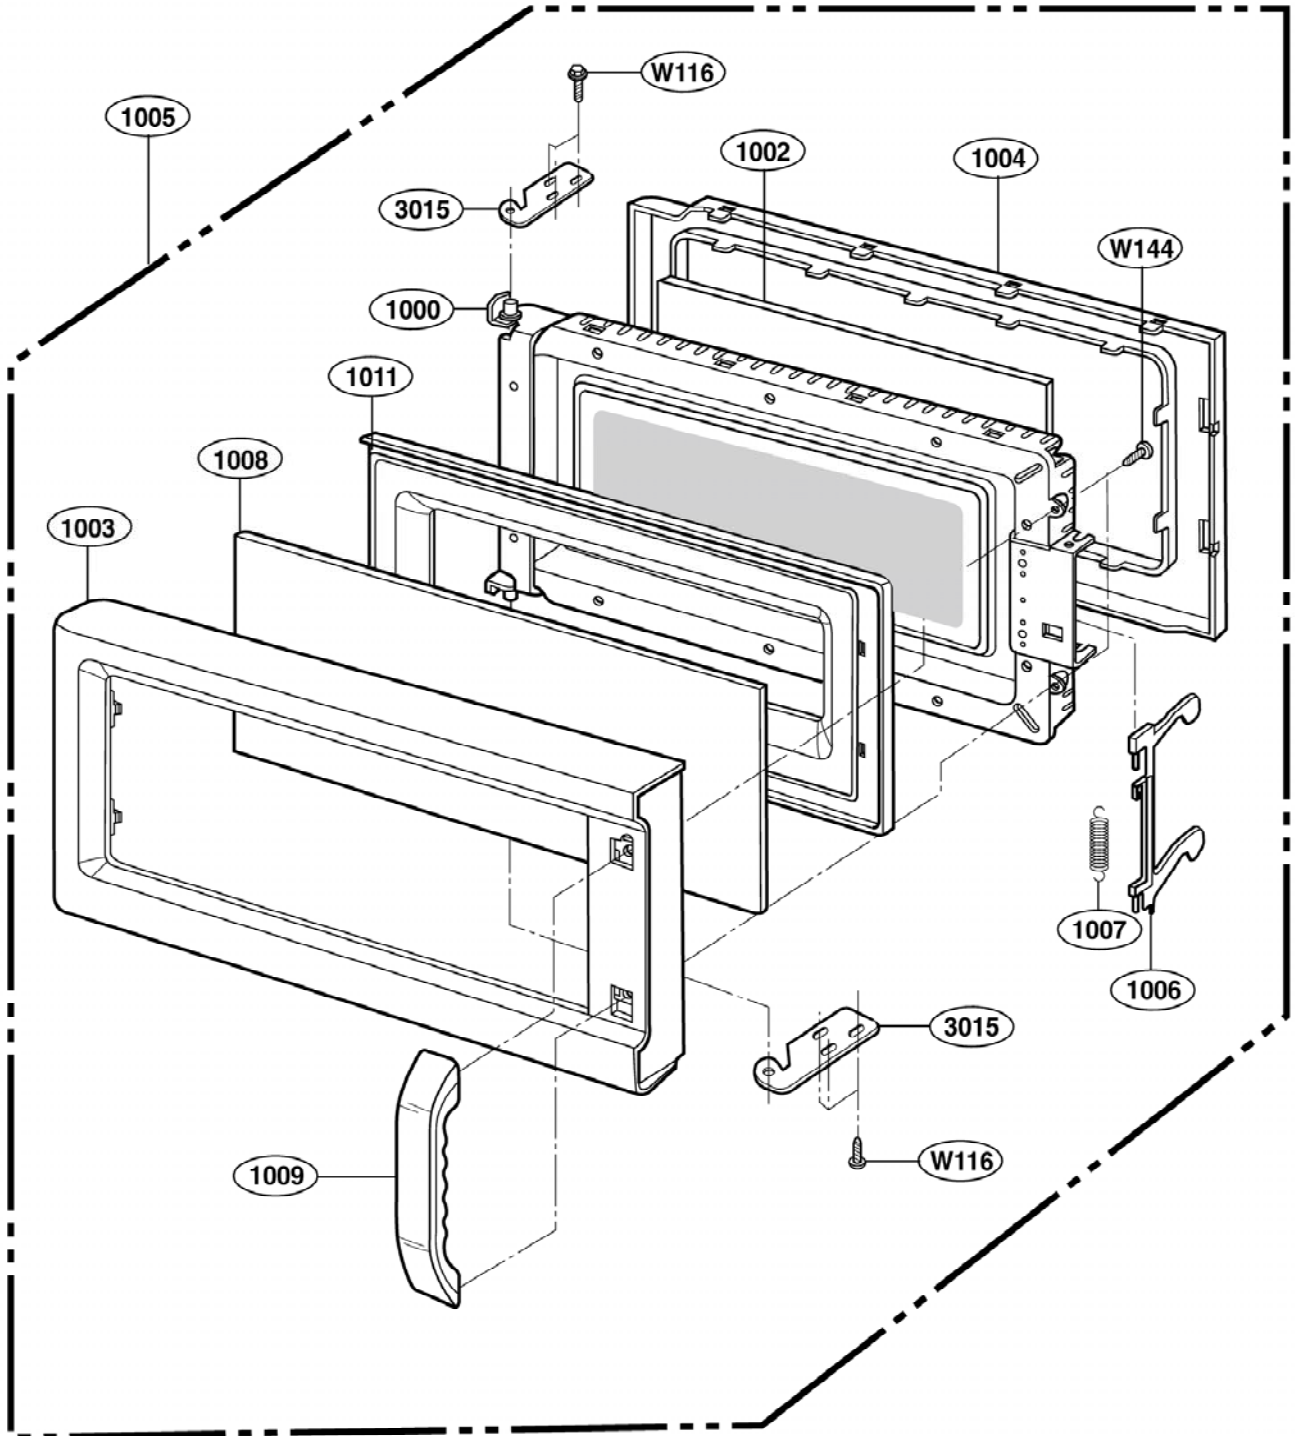

# DOOR PARTS

P/NO:3828W5S6157

# CONTROLLER PARTS

# OVEN CAVITY PARTS

# LATCH BOARD PARTS