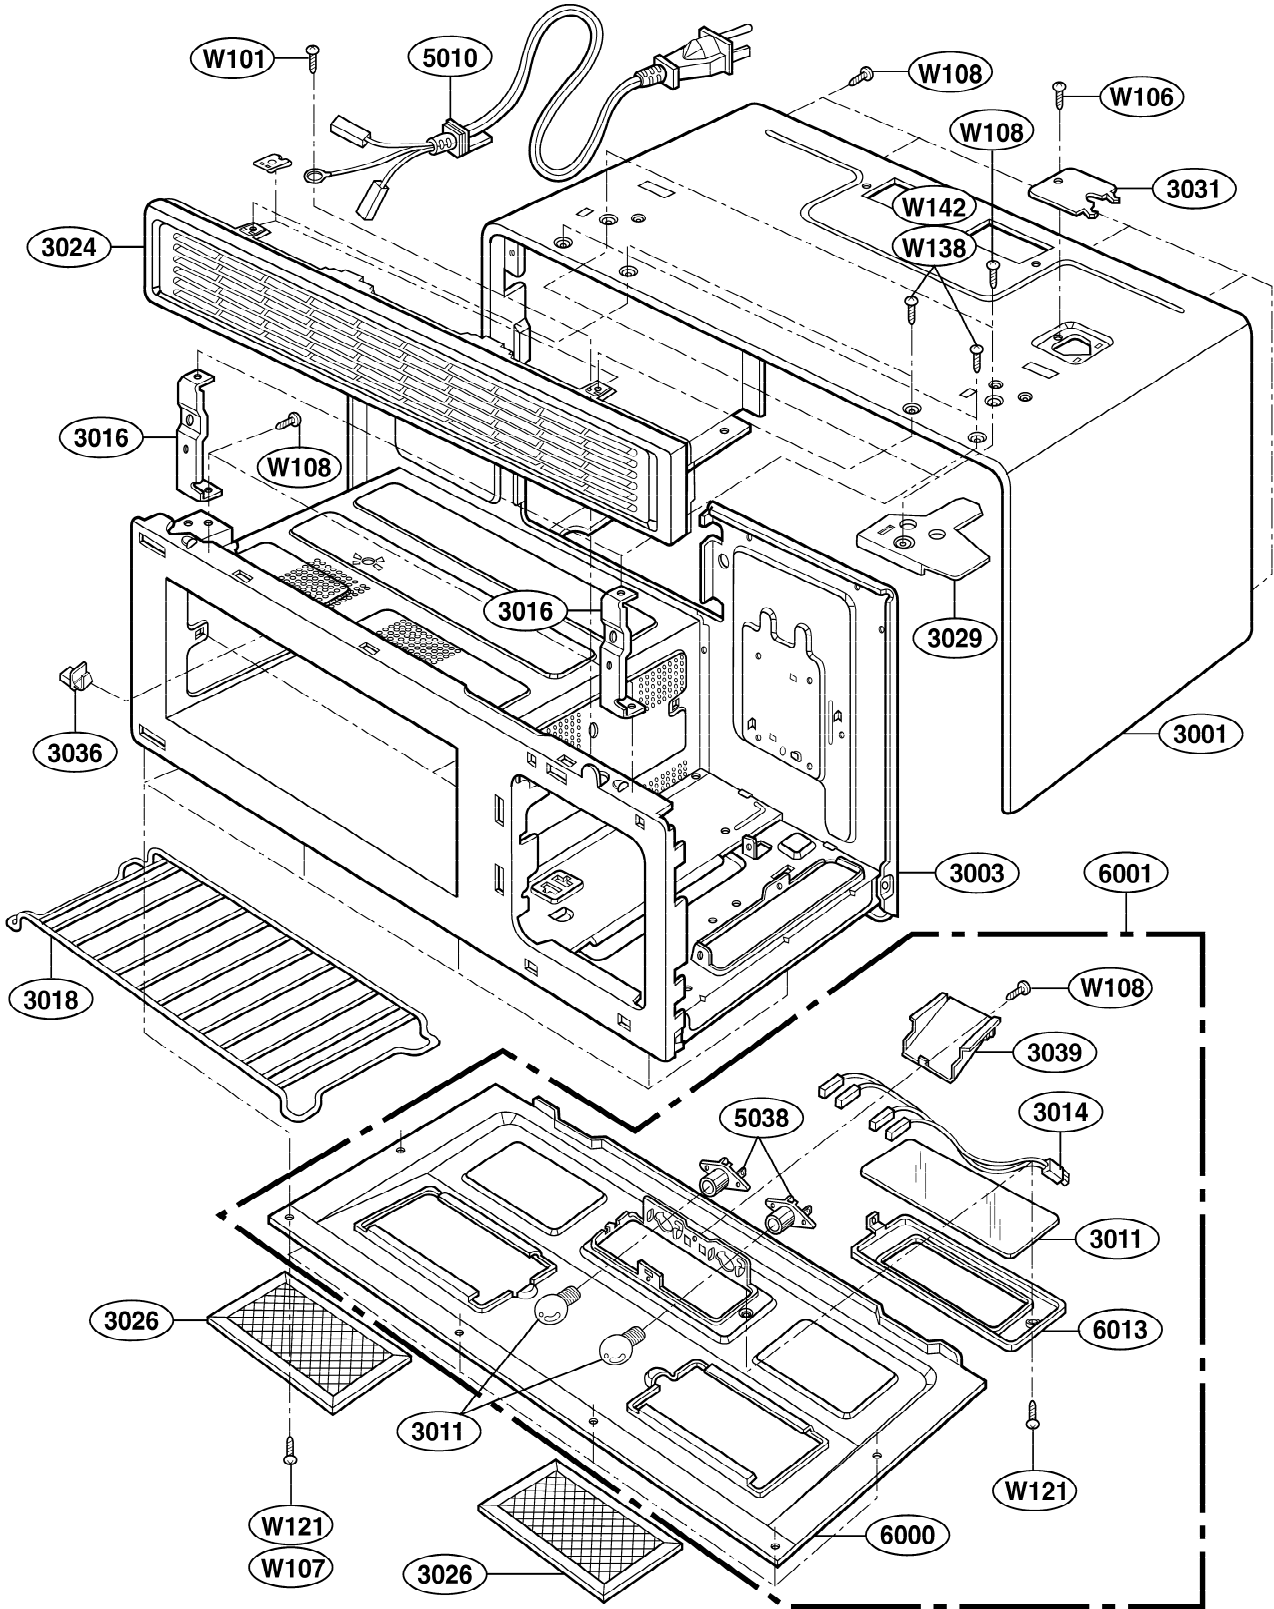

----- Manual continues below -----

DOOR PARTS

P/NO:3828W5S6157

CONTROLLER PARTS

OVEN CAVITY PARTS

LATCH BOARD PARTS

INTERIOR PARTS (I)

INTERIOR PARTS (II)

INSTALLATION PARTS