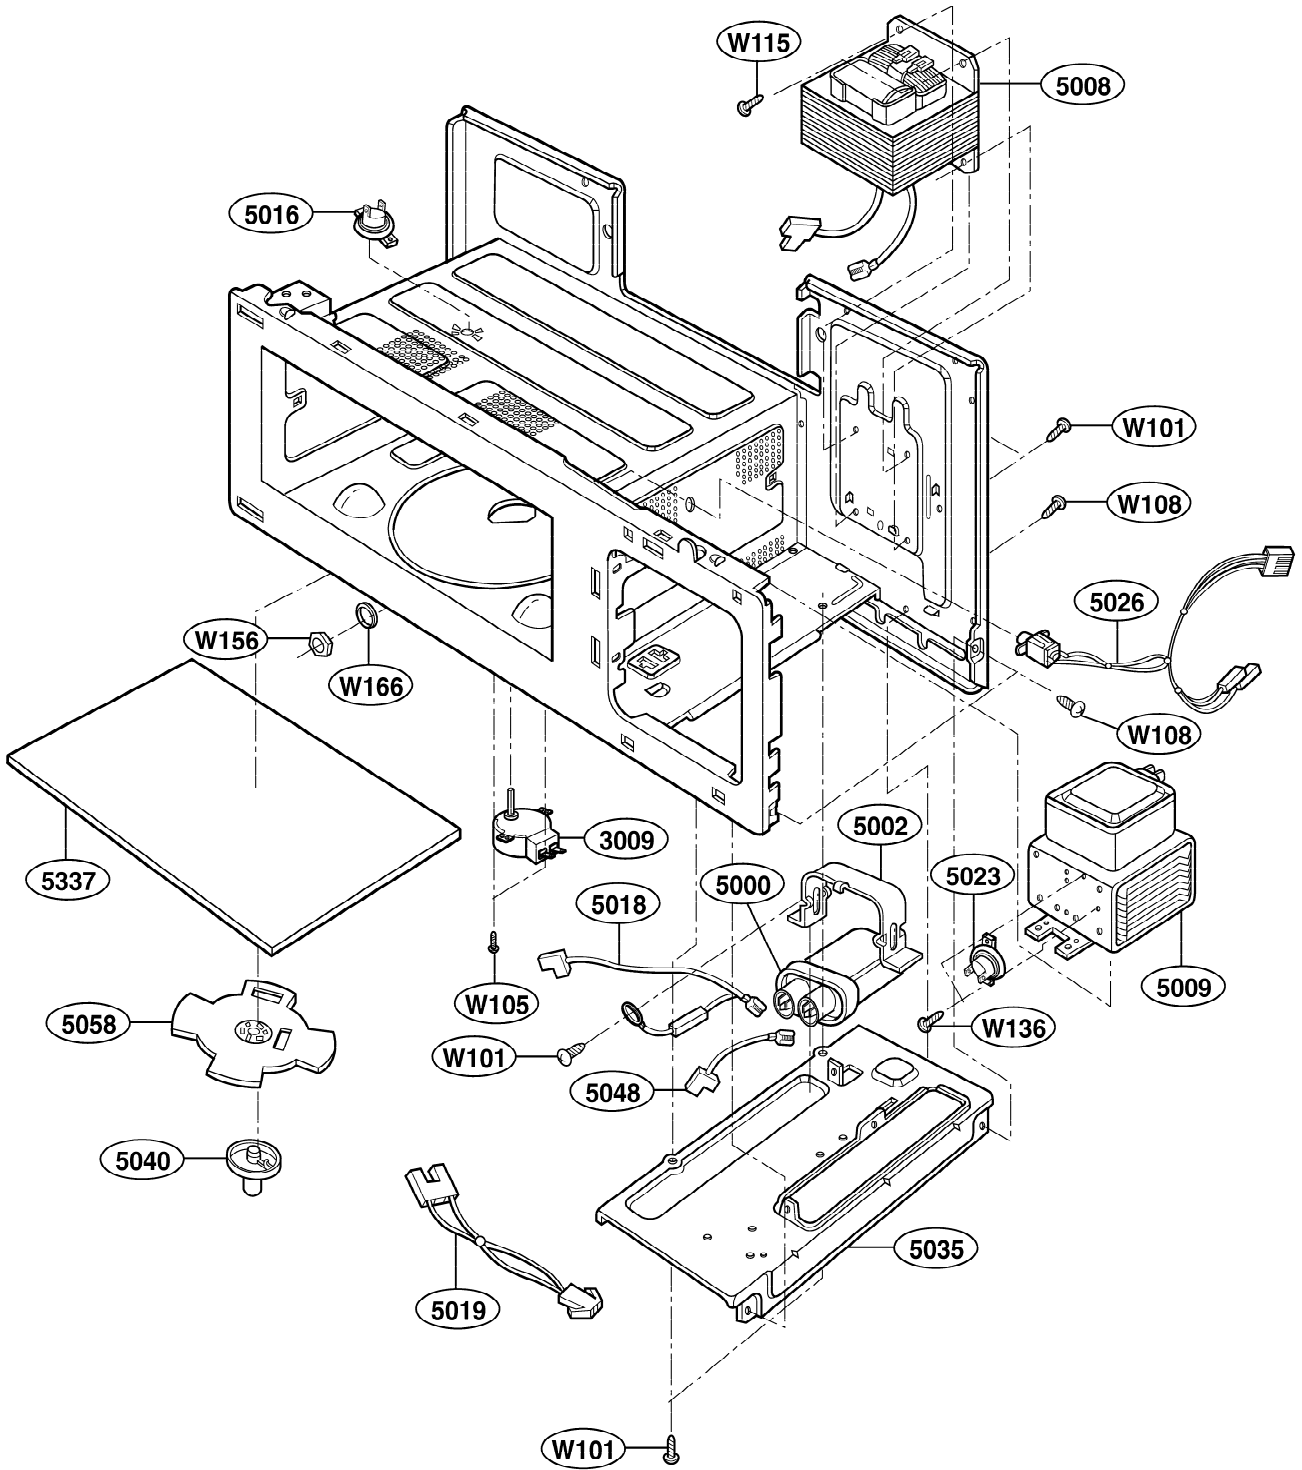

INTERIOR PARTS (I)