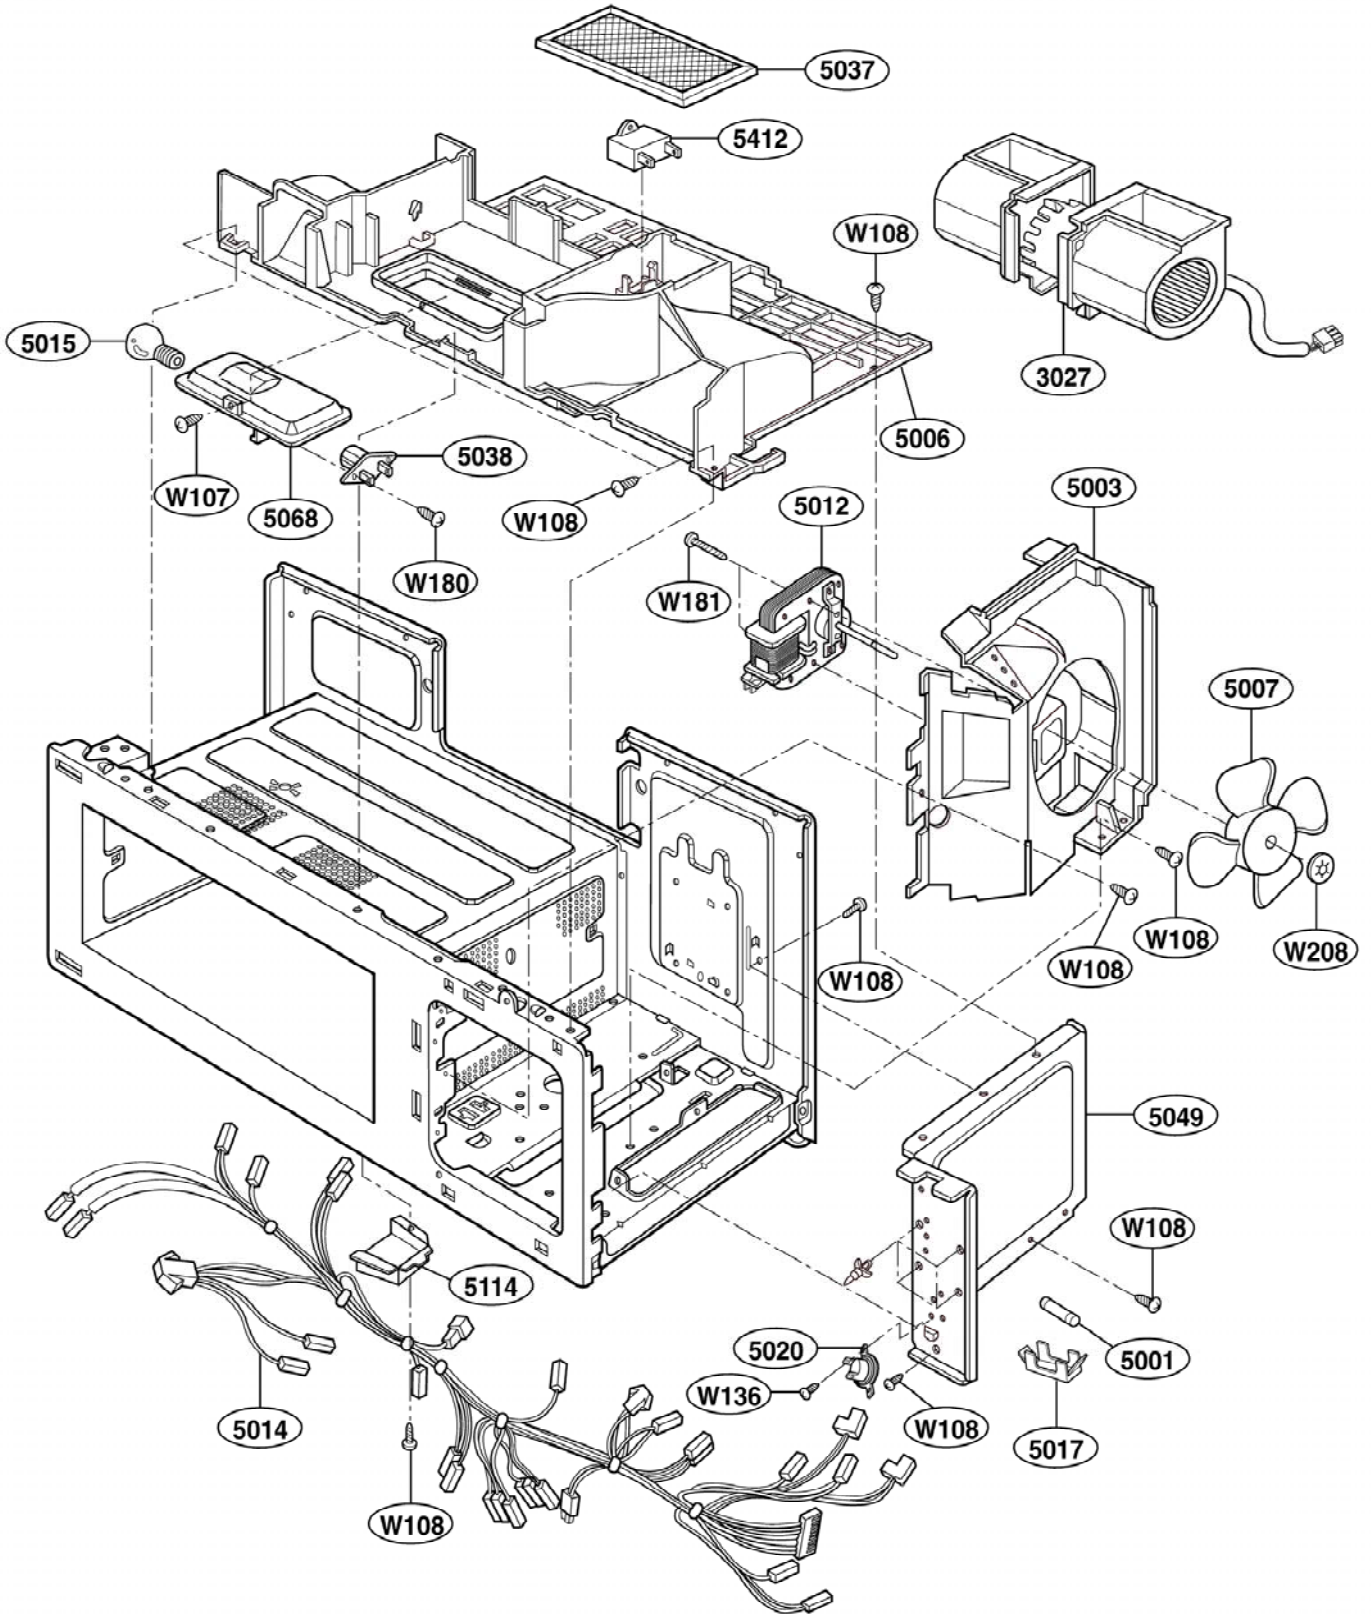

INTERIOR PARTS (II)