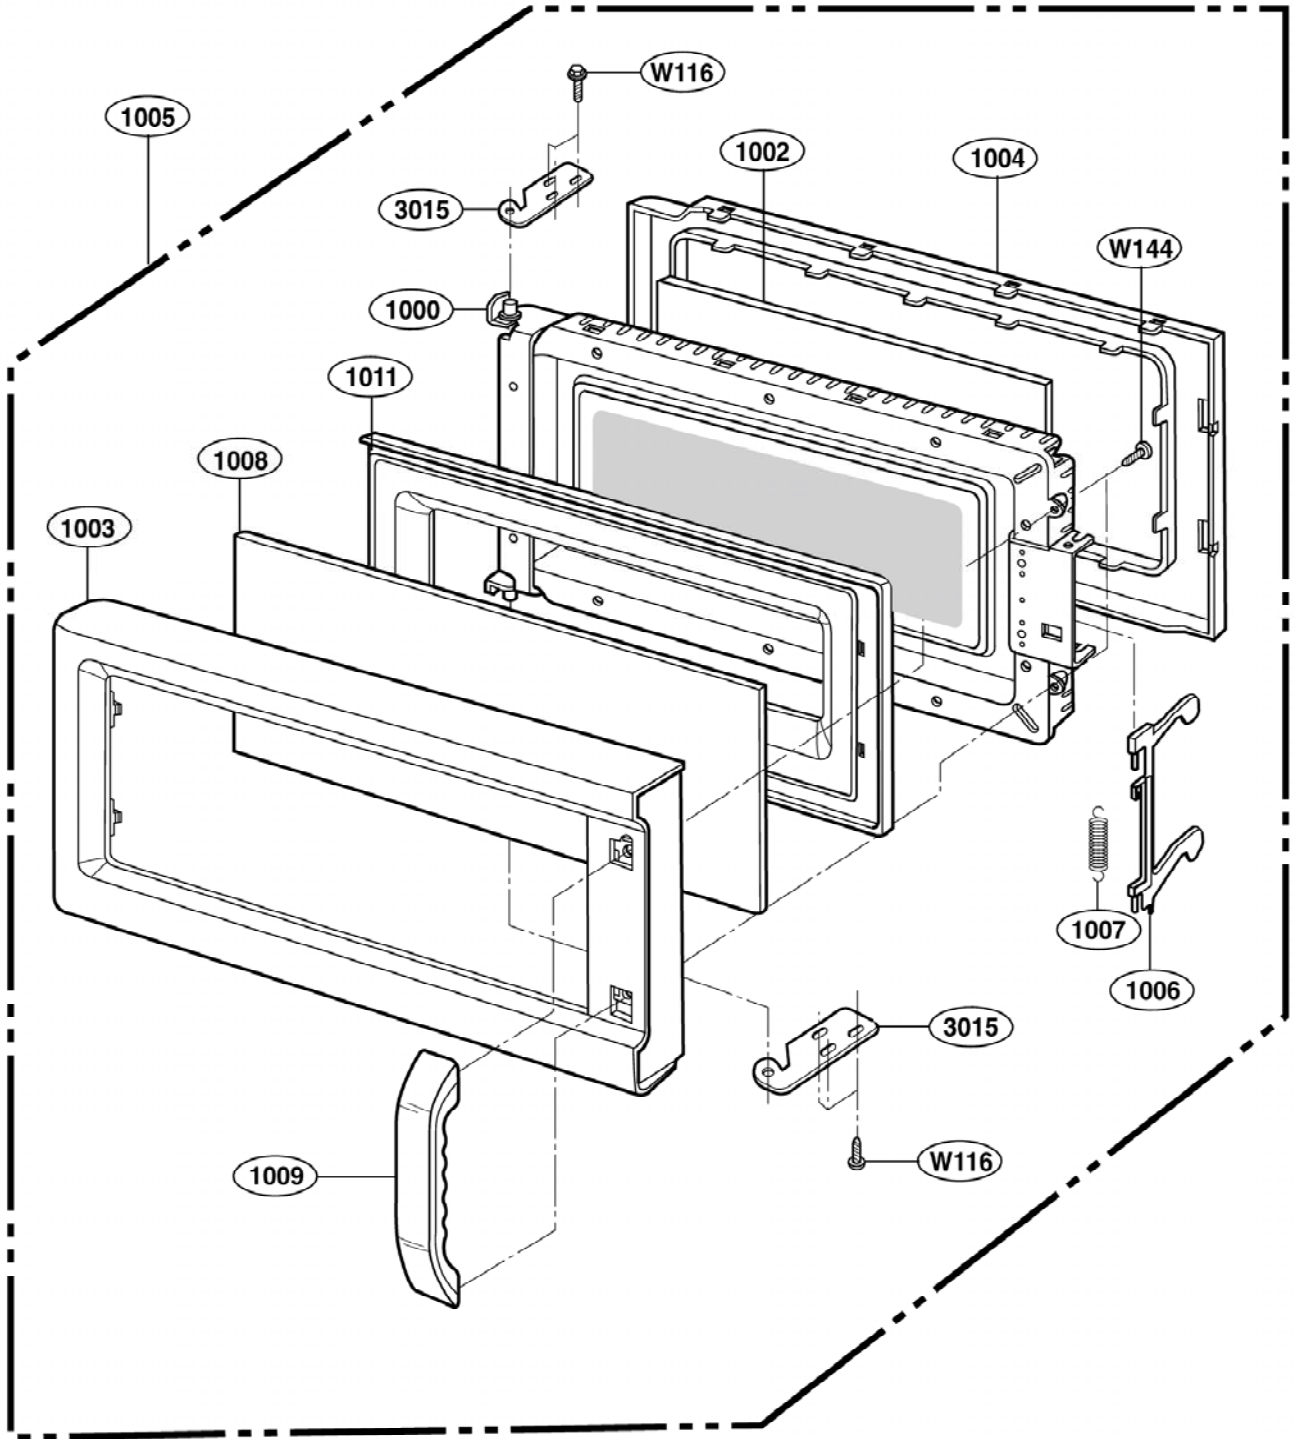

This Owner's Manual is provided and hosted by [Appliance Factory Parts](#).

Kenmore 89940490 Owner's Manual

[Shop genuine replacement parts for Kenmore 89940490](#)

DOOR PARTS

[Find Your Kenmore Microwave Parts - Select From 532 Models](#)

----- Manual continues below -----

DOOR PARTS

P/NO:3828W5S6157

CONTROLLER PARTS

OVEN CAVITY PARTS

LATCH BOARD PARTS

INTERIOR PARTS (I)

INTERIOR PARTS (II)

INSTALLATION PARTS