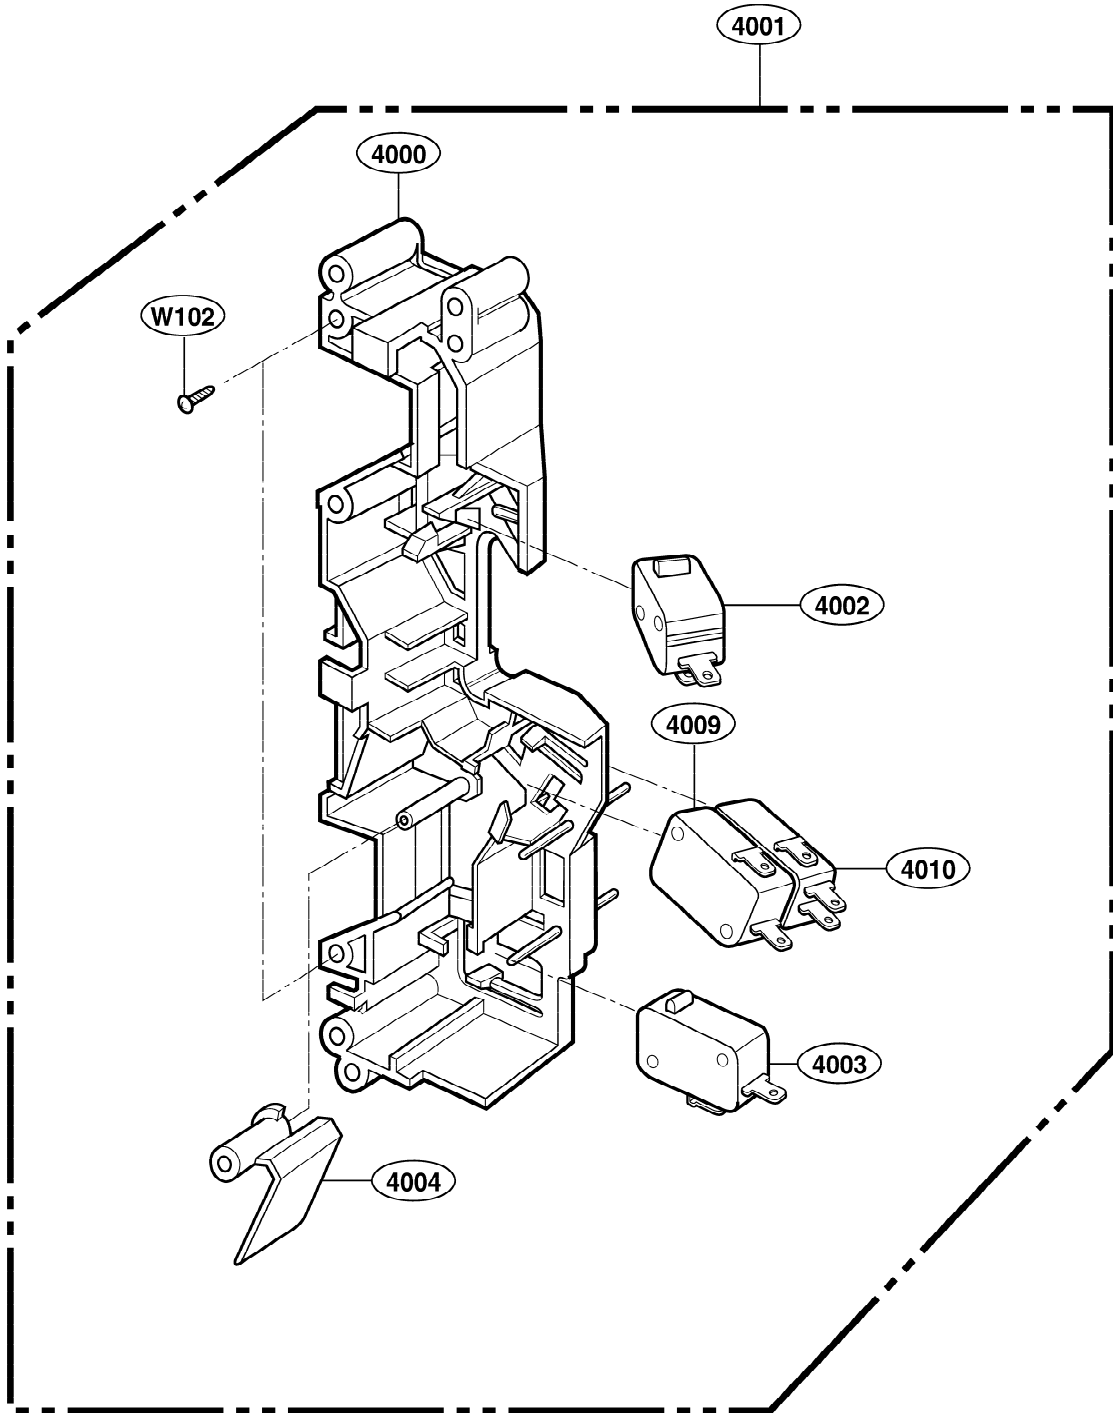

----- Manual continues below -----

DOOR PARTS

P/NO:3828W5S6157

CONTROLLER PARTS

OVEN CAVITY PARTS

LATCH BOARD PARTS

INTERIOR PARTS (I)

INTERIOR PARTS (II)

INSTALLATION PARTS