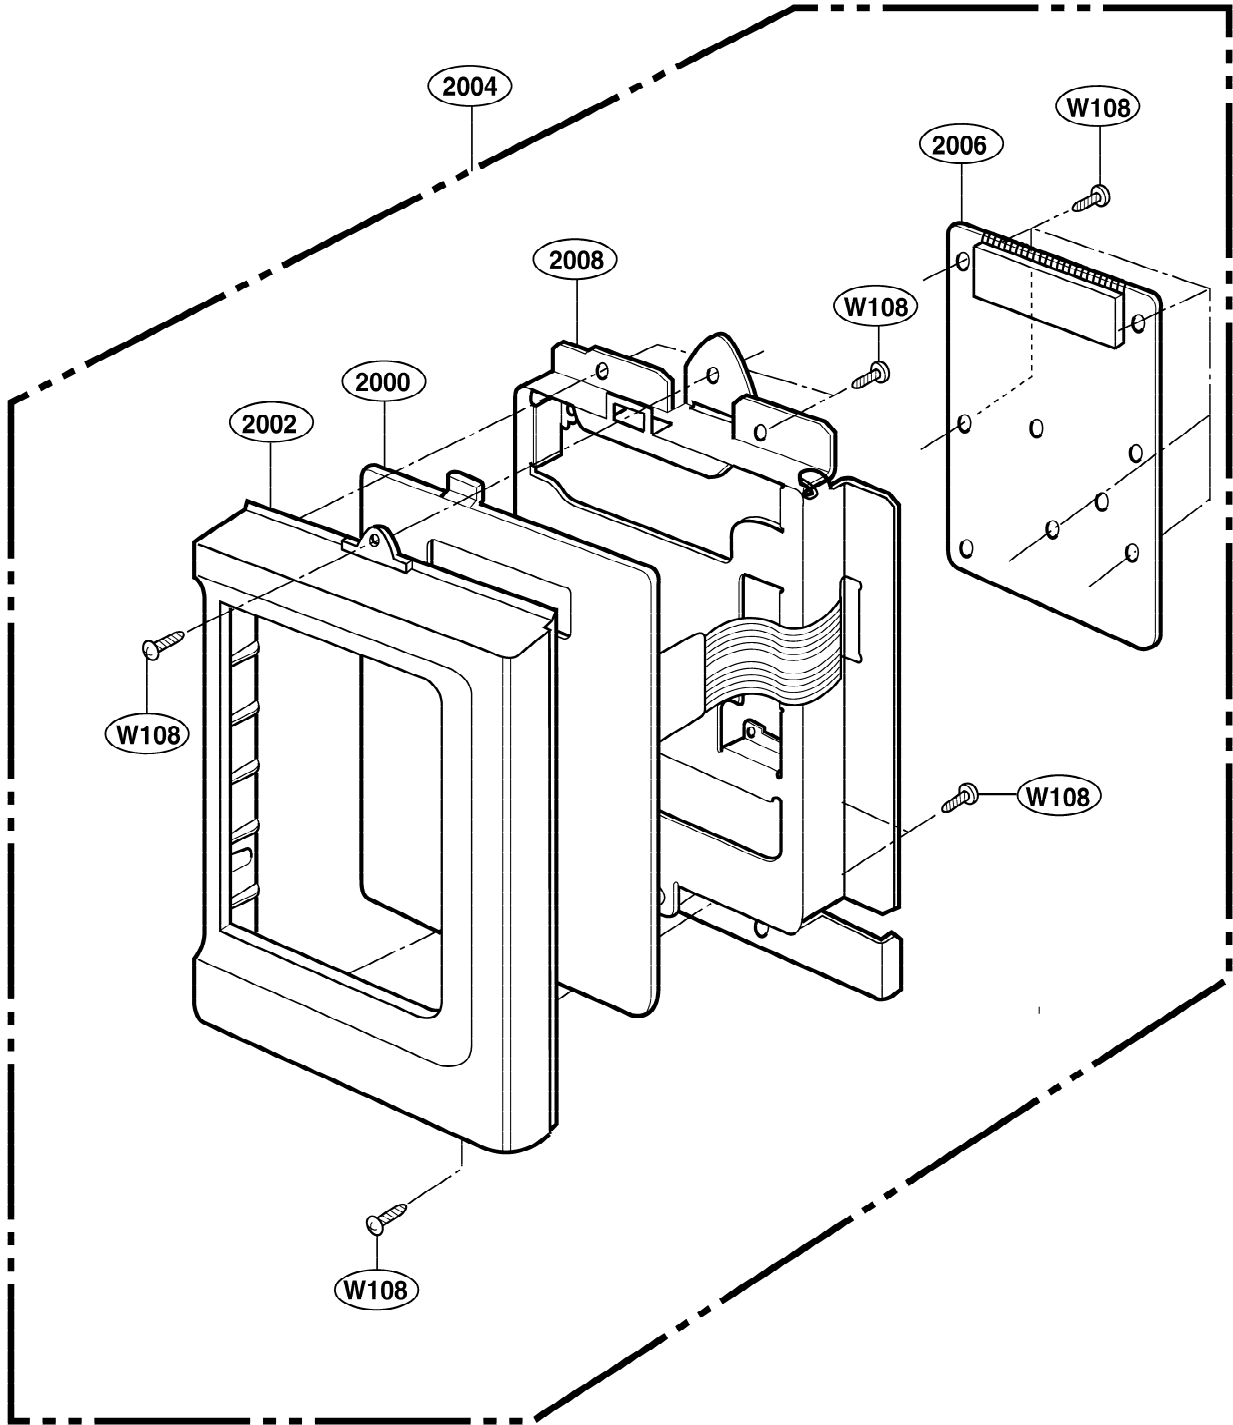

----- Manual continues below -----

DOOR PARTS

P/NO:3828W5S6157

CONTROLLER PARTS

OVEN CAVITY PARTS

LATCH BOARD PARTS

INTERIOR PARTS (I)

INTERIOR PARTS (II)

INSTALLATION PARTS