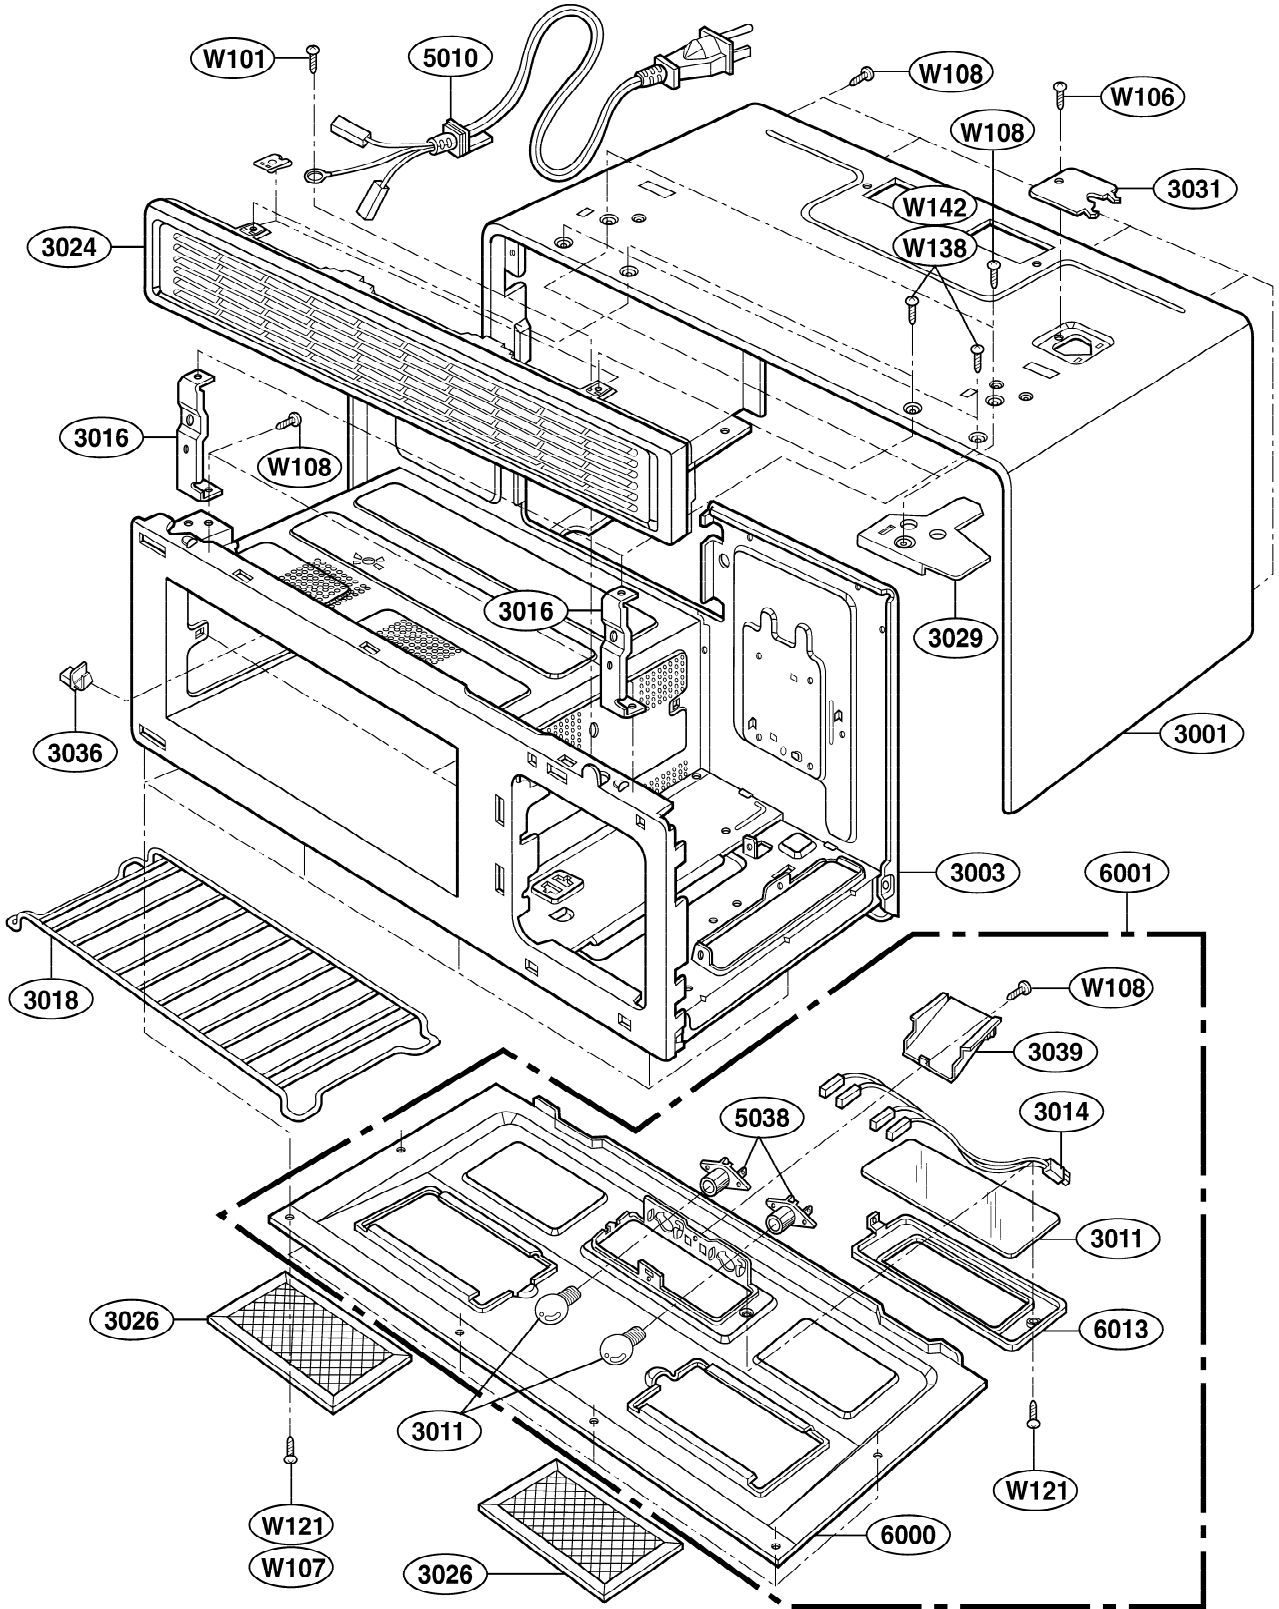

# DOOR PARTS

P/NO:3828W5S6157

# CONTROLLER PARTS

# OVEN CAVITY PARTS

# LATCH BOARD PARTS