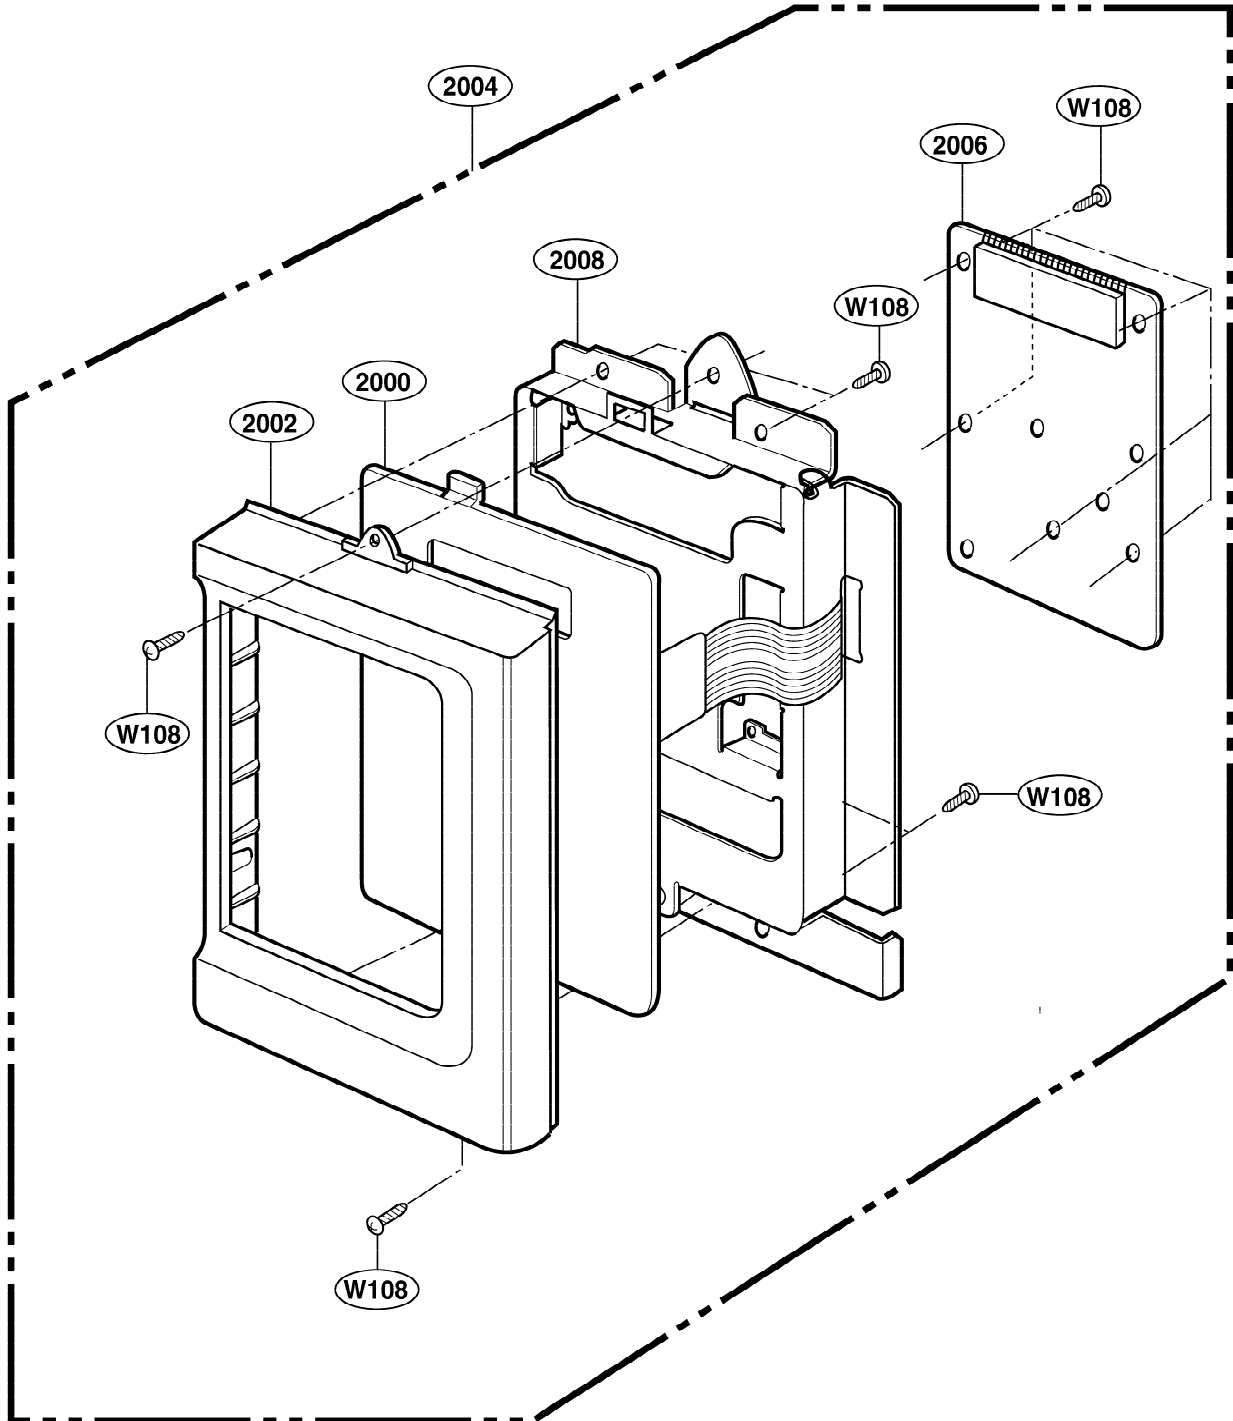

# DOOR PARTS

P/NO:3828W5S6157

# CONTROLLER PARTS

# OVEN CAVITY PARTS

# LATCH BOARD PARTS