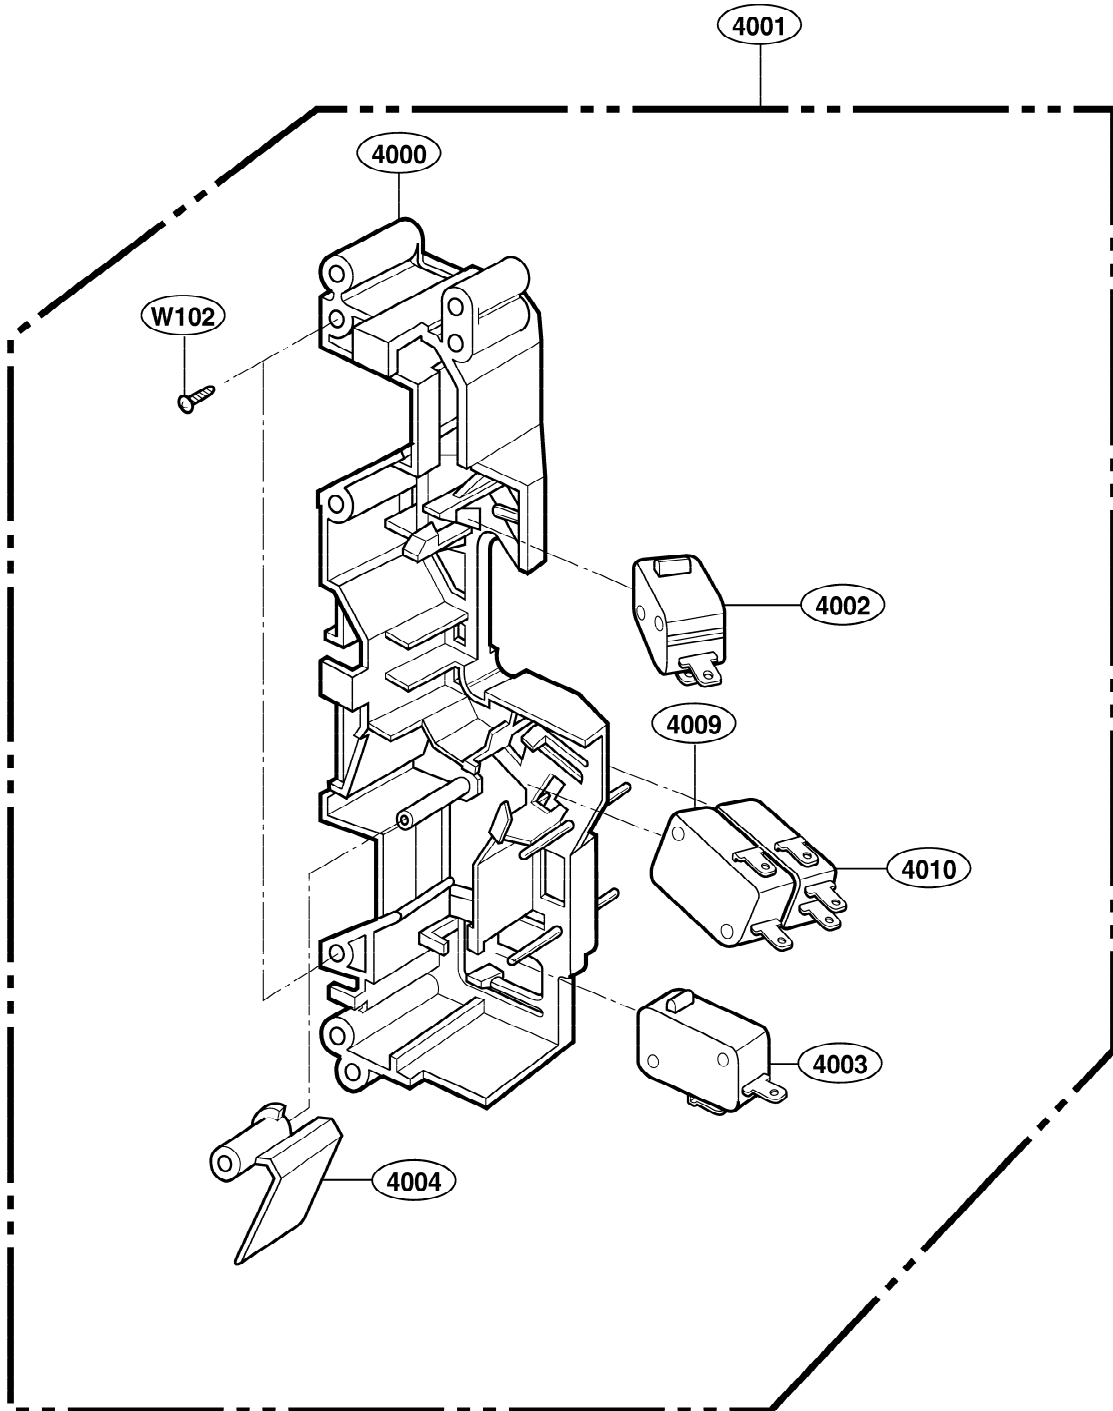

# DOOR PARTS

P/NO:3828W5S6157

# CONTROLLER PARTS

# OVEN CAVITY PARTS

# LATCH BOARD PARTS