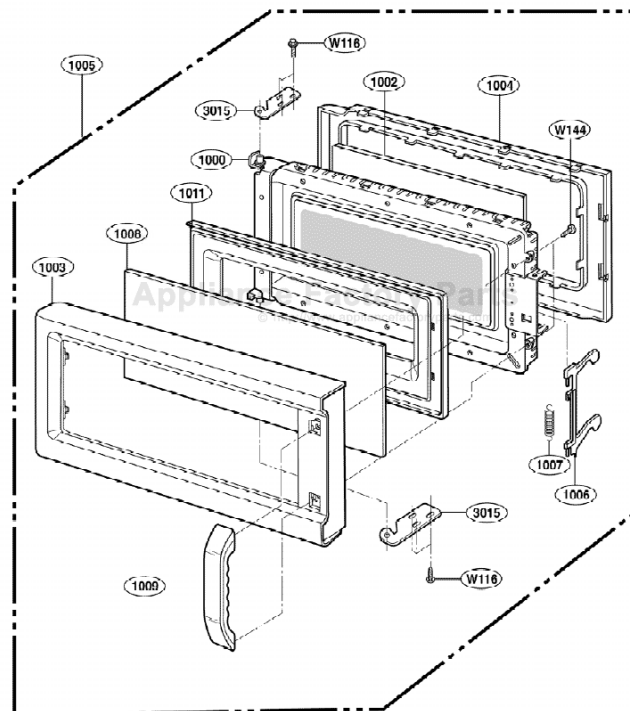

This Owner's Manual is provided and hosted by [Appliance Factory Parts](#).

Kenmore 89940490 Owner's Manual

[Shop genuine replacement parts for Kenmore 89940490](#)

DOOR PARTS

[Find Your Kenmore Microwave Parts - Select From 532 Models](#)

----- Manual continues below -----

DOOR PARTS

P/NO:3828W5S6157

CONTROLLER PARTS

OVEN CAVITY PARTS

LATCH BOARD PARTS

INTERIOR PARTS (I)

INTERIOR PARTS (II)

INSTALLATION PARTS