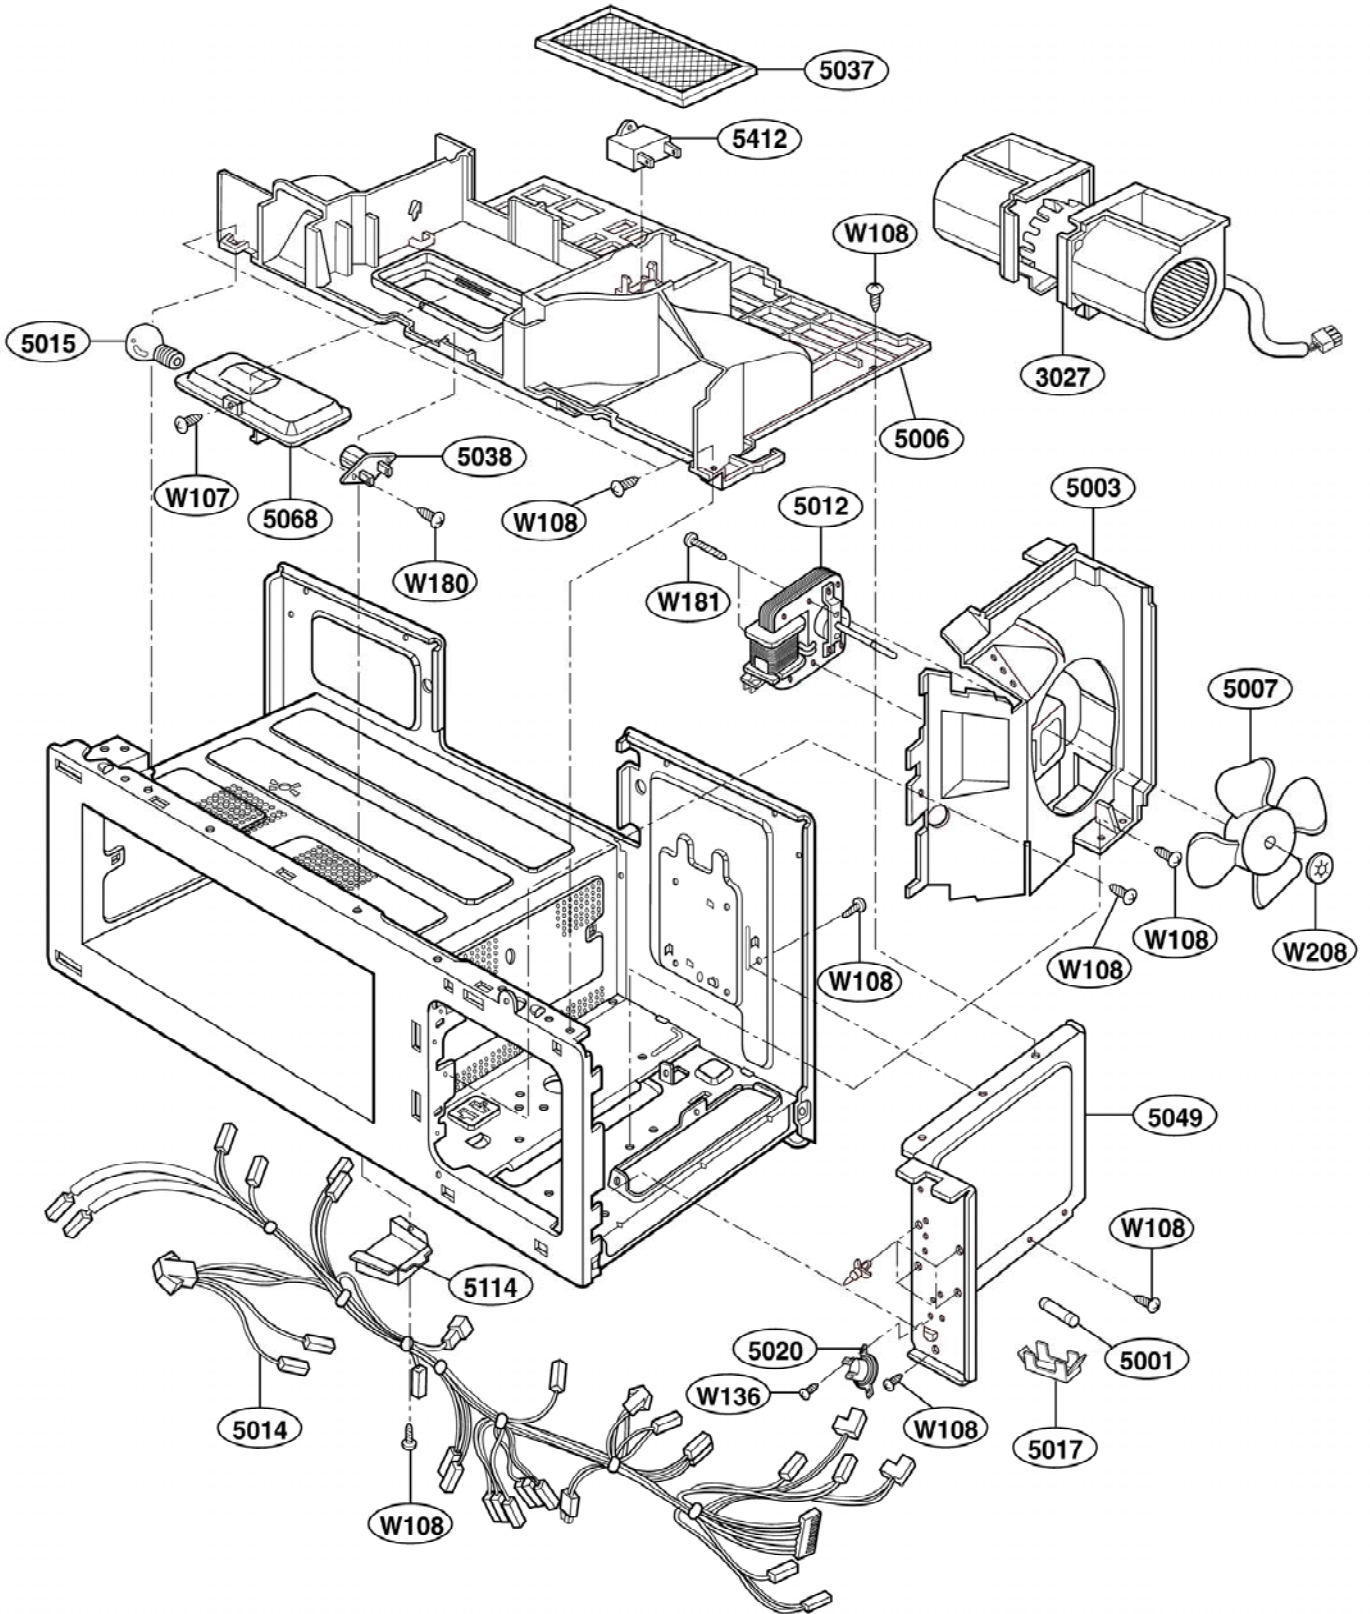

----- Manual continues below -----

DOOR PARTS

P/NO:3828W5S6157

CONTROLLER PARTS

OVEN CAVITY PARTS

LATCH BOARD PARTS

INTERIOR PARTS (I)

INTERIOR PARTS (II)

INSTALLATION PARTS