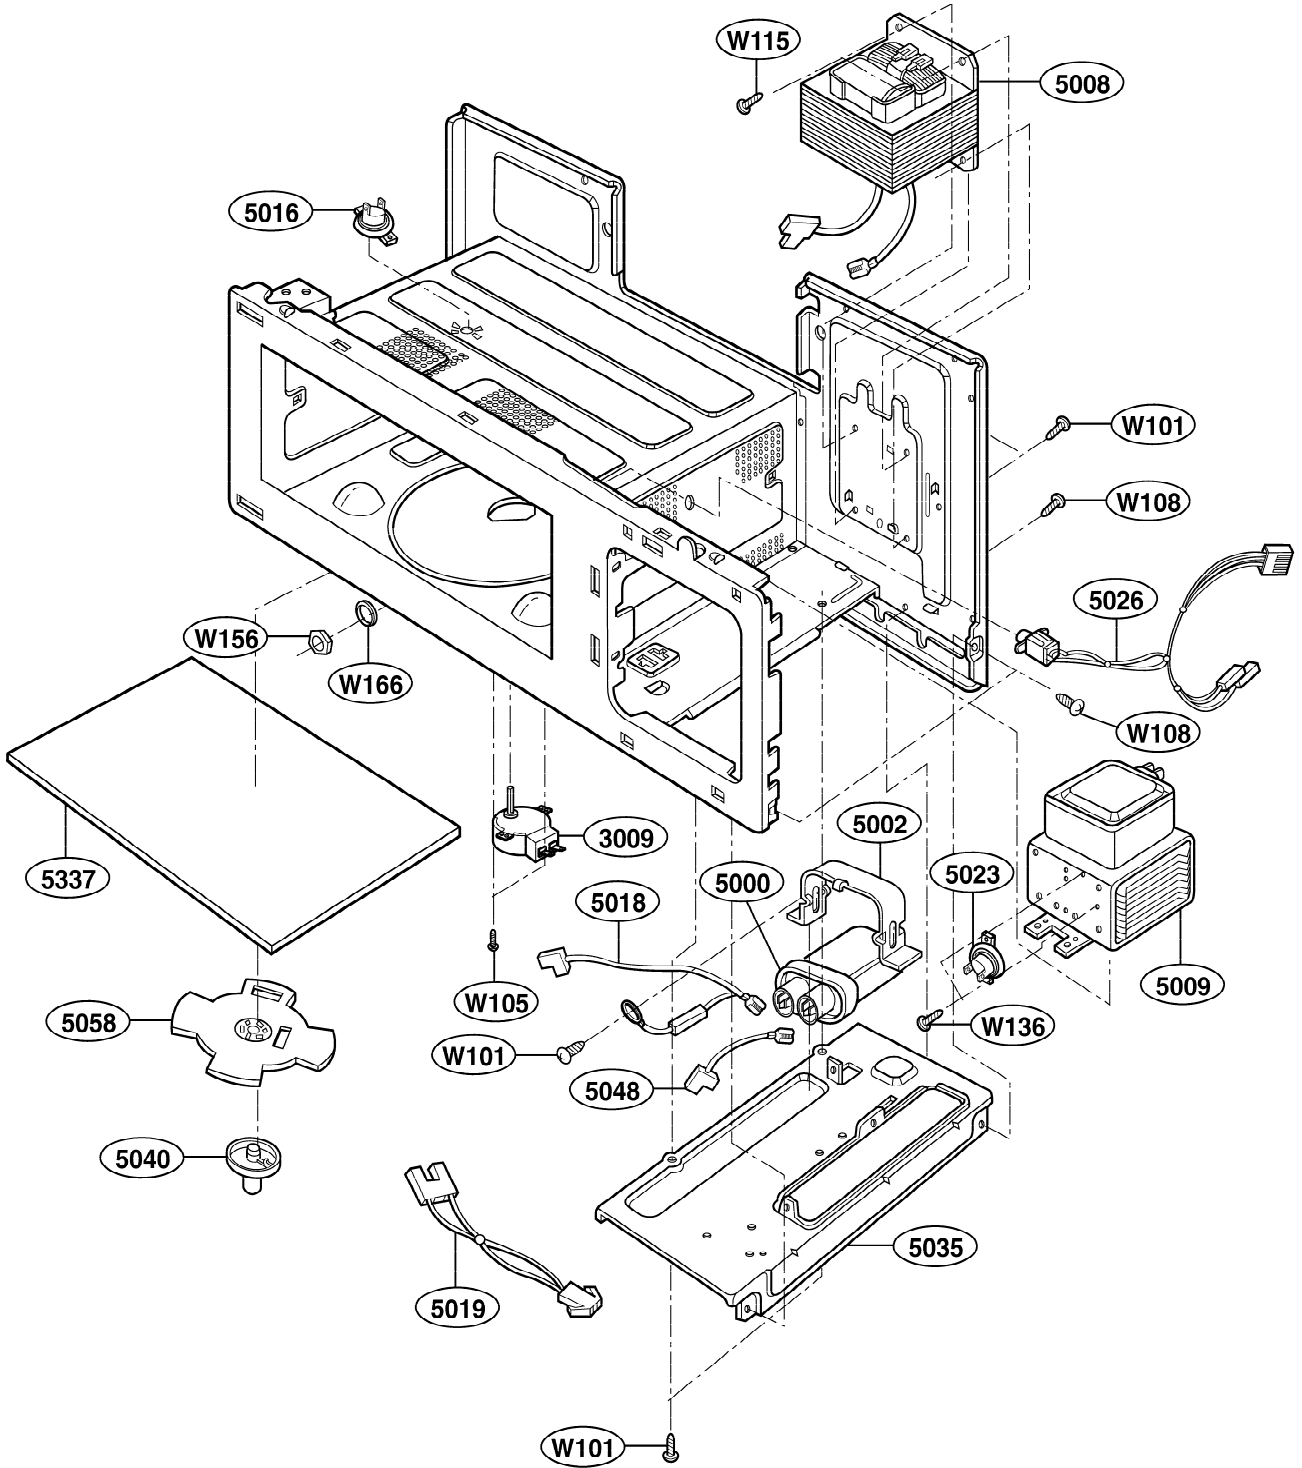

----- Manual continues below -----

DOOR PARTS

P/NO:3828W5S6157

CONTROLLER PARTS

OVEN CAVITY PARTS

LATCH BOARD PARTS

INTERIOR PARTS (I)

INTERIOR PARTS (II)

INSTALLATION PARTS