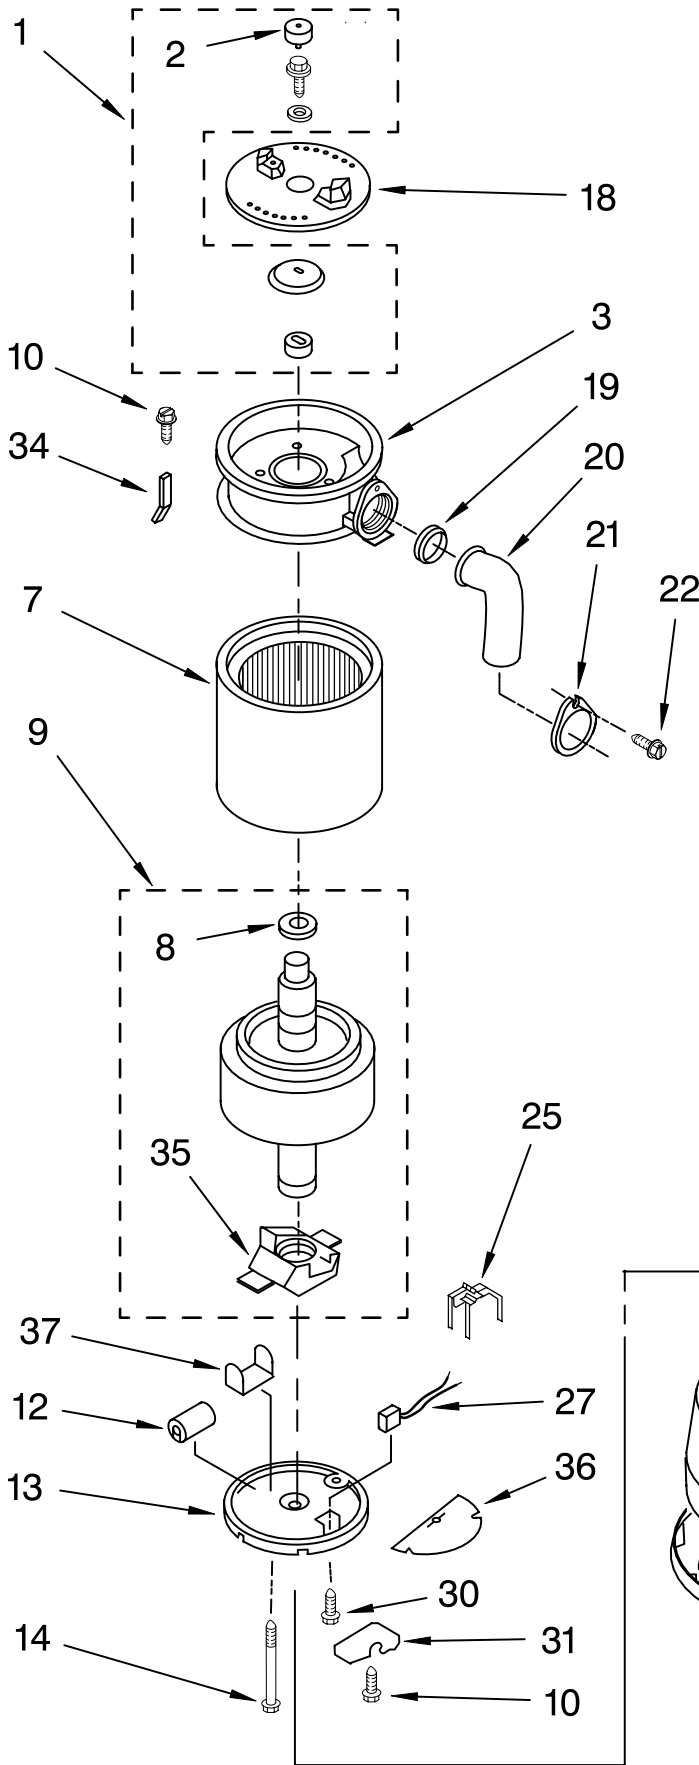

----- Manual continues below -----

UPPER HOUSING AND FLANGE PARTS

DISPOSER

KitchenAid®

For Model: 4KBDS250T5

Illus. No.	Part No.	DESCRIPTION
1	4211409	Stopper Assembly
3	4211355	Gasket, Stopper (Inner)
6	4211410	Gasket, Stopper (Outer)
8	4211553	Flange, Strainer
9	4211302	Gasket, Strainer Flange (2)
10	4211303	Flange, Backup
11	4211304	Flange, Mounting
12	4211305	Screw, Backup (3)
13	4211306	Ring, Retaining
14	4211411	Gasket, Mounting
15	4211308	Flange, Body
16	4211359	Gasket, Body
17	4211443	Shell Assembly, Trim (Top)
18	4211413	Band, Trim Assembly
19	8174295	Container, Body Assembly (Includes Sound Insulation)
20	8174296	Insulation, Top
21	8174297	Body, Lower
22	4211365	Gasket, Shredder
23	4211366	Insulation, Sound
24	4211630	Shredder, Stationary
25	4211415	Switch, Pushbutton
26	4211416	Insulation, Switch Cover
27	4211417	Cover, Switch
28	4211418	Screw
29	4211419	Bracket, Wire Cover

LOWER HOUSING AND MOTOR PARTS

For Model: 4KBDS250T5

Illus. No.	Part No.	DESCRIPTION
1	4211578	Kit, Sleeve And Seal (Includes Plug, Bolt, Washer, Slinger And Sleeve)
2	4211341	Plug
3	4211492	End Bell Assembly (Upper)
7	4211375	Stator Assembly
8	4211321	Washer
9	4211632	Rotor & Shaft Assembly (Includes 8 & 35)
10	4211612	Screw (4)
12	4211385	Capacitor
13	4211635	End Frame, Assembly (Lower)
14	4211348	Bolt, Thru (2)
15	4211393	Insulation, Bottom
16	8174300	Trim, Shell Assembly
18	4211631	Shredder Assembly, Rotating
19	4211344	Gasket, Tailpipe
20	4211370	Tailpipe
21	4211345	Flange, Tailpipe
22	4211346	Screw, Tailpipe
25	4211633	Switch Assembly, Start & Reverse
27	8174298	Overload, Protector
30	4211330	Screw, Ground
31	4211611	Cover, Terminal
32	4211435	Emergency, Wrench Assembly
33	4211396	Adapter, Sink
34	4211422	Shield, Wire Cover
35	4211322	Actuator Assy
36	4211326	Shield, Wire
37	8174299	Clip, Capacitor