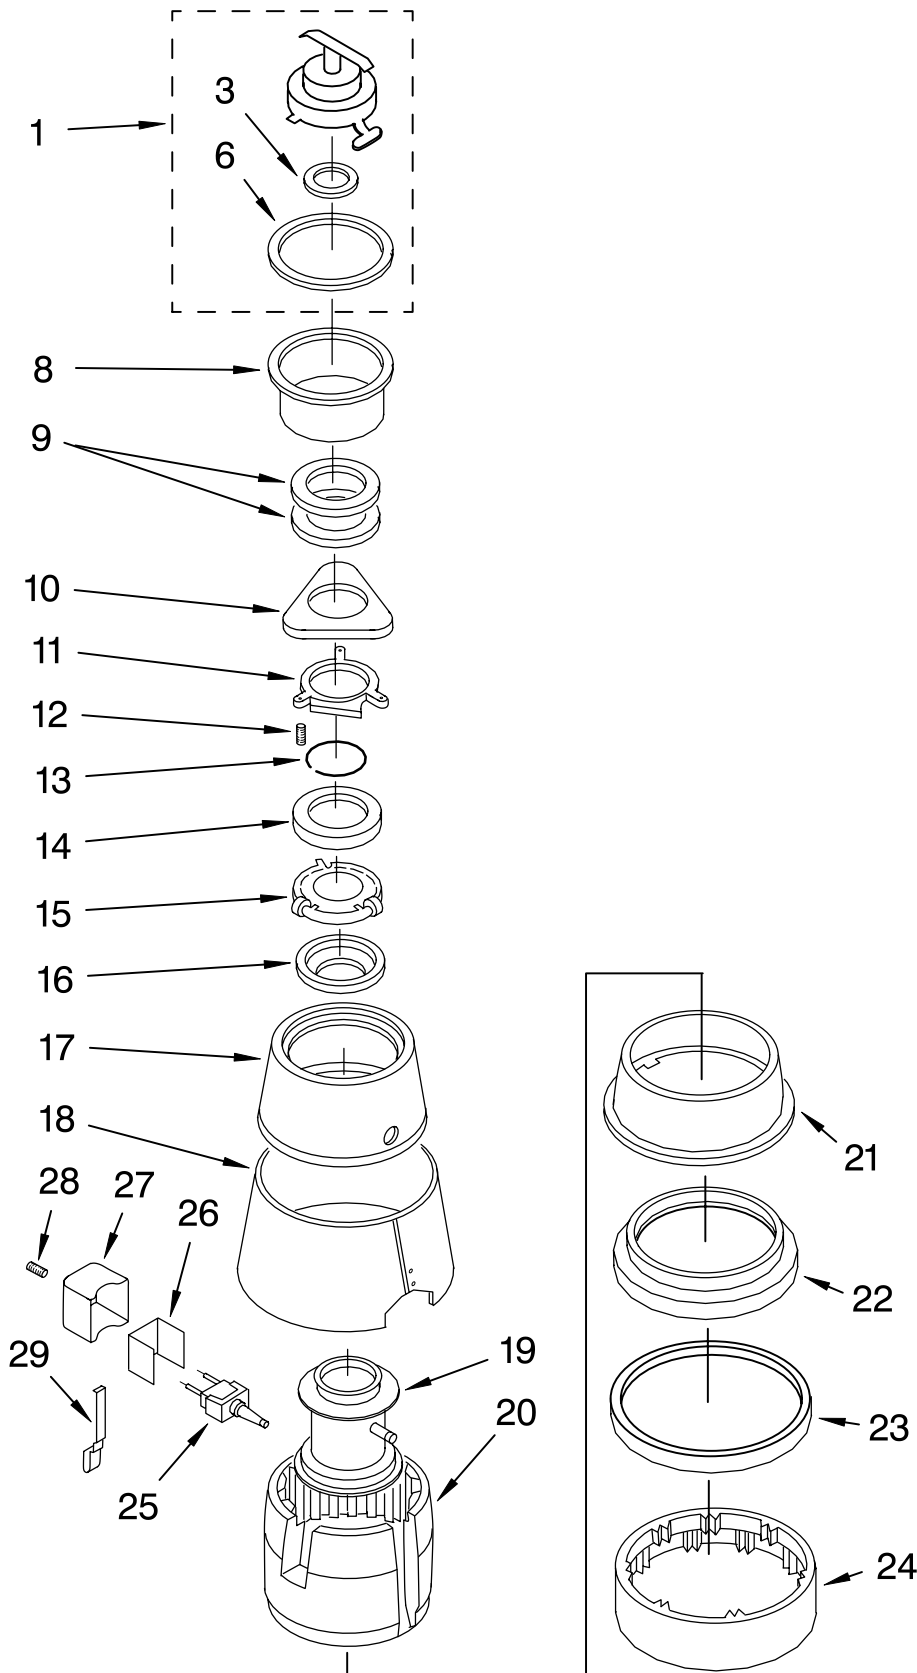

----- Manual continues below -----

UPPER HOUSING AND FLANGE PARTS

DISPOSER

KitchenAid®

For Model: 4KBDS250T5

Illus. No.	Part No.	DESCRIPTION
1	4211409	Stopper Assembly
3	4211355	Gasket, Stopper (Inner)
6	4211410	Gasket, Stopper (Outer)
8	4211553	Flange, Strainer
9	4211302	Gasket, Strainer Flange (2)
10	4211303	Flange, Backup
11	4211304	Flange, Mounting
12	4211305	Screw, Backup (3)
13	4211306	Ring, Retaining
14	4211411	Gasket, Mounting
15	4211308	Flange, Body
16	4211359	Gasket, Body
17	4211443	Shell Assembly, Trim (Top)
18	4211413	Band, Trim Assembly
19	8174295	Container, Body Assembly (Includes Sound Insulation)
20	8174296	Insulation, Top
21	8174297	Body, Lower
22	4211365	Gasket, Shredder
23	4211366	Insulation, Sound
24	4211630	Shredder, Stationary
25	4211415	Switch, Pushbutton
26	4211416	Insulation, Switch Cover
27	4211417	Cover, Switch
28	4211418	Screw
29	4211419	Bracket, Wire Cover

LOWER HOUSING AND MOTOR PARTS

For Model: 4KBDS250T5

Illus. No.	Part No.	DESCRIPTION
1	4211578	Kit, Sleeve And Seal (Includes Plug, Bolt, Washer, Slinger And Sleeve)
2	4211341	Plug
3	4211492	End Bell Assembly (Upper)
7	4211375	Stator Assembly
8	4211321	Washer
9	4211632	Rotor & Shaft Assembly (Includes 8 & 35)
10	4211612	Screw (4)
12	4211385	Capacitor
13	4211635	End Frame, Assembly (Lower)
14	4211348	Bolt, Thru (2)
15	4211393	Insulation, Bottom
16	8174300	Trim, Shell Assembly
18	4211631	Shredder Assembly, Rotating
19	4211344	Gasket, Tailpipe
20	4211370	Tailpipe
21	4211345	Flange, Tailpipe
22	4211346	Screw, Tailpipe
25	4211633	Switch Assembly, Start & Reverse
27	8174298	Overload, Protector
30	4211330	Screw, Ground
31	4211611	Cover, Terminal
32	4211435	Emergency, Wrench Assembly
33	4211396	Adapter, Sink
34	4211422	Shield, Wire Cover
35	4211322	Actuator Assy
36	4211326	Shield, Wire
37	8174299	Clip, Capacitor