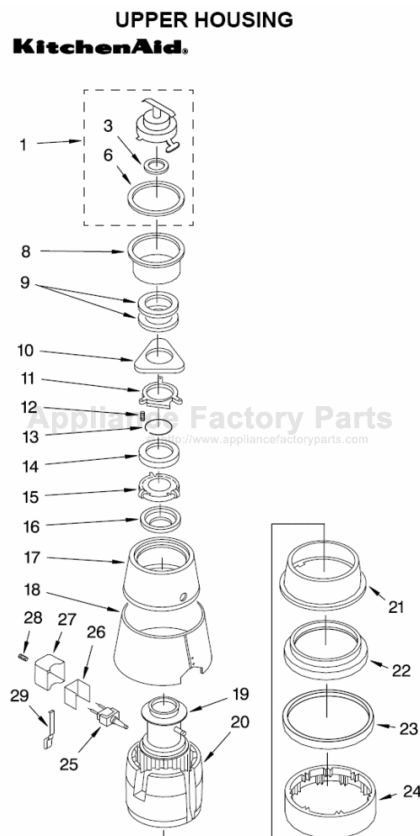

[Find Your KITCHENAID Disposal Parts - Select From 75 Models](#)

----- Manual continues below -----