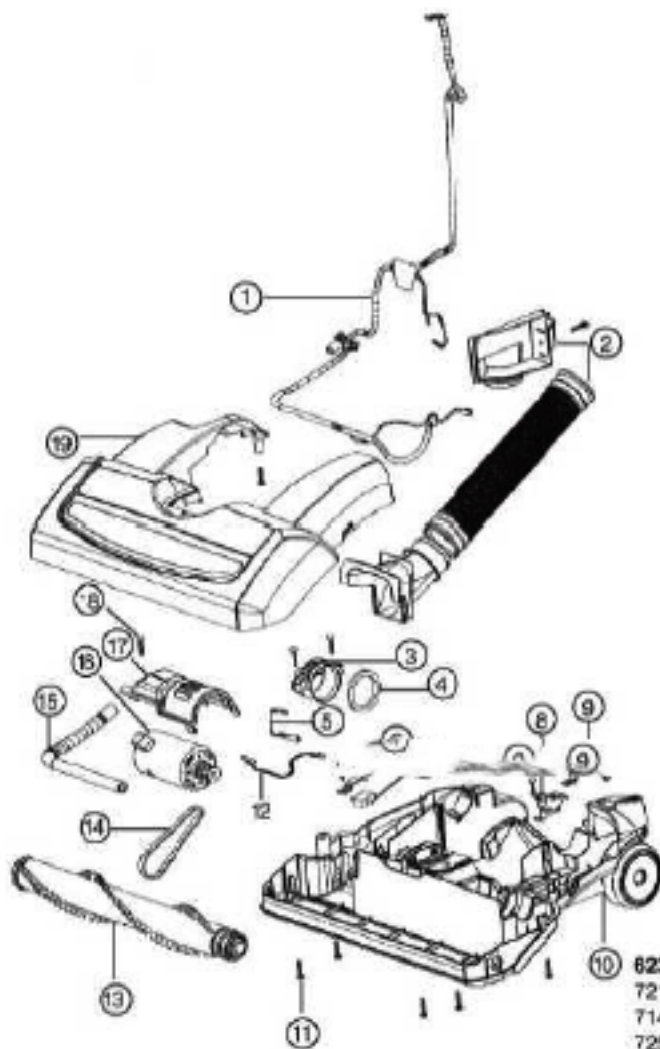

Main Body - 5892BVZ

Ref #	Part	Description	Comments	Qty
1	74074-1	HANDLE ASSEMBLY		
2	74359-1	SWITCH COVER ASSEMBLY	Includes items 72846 upper jumpercord and 2787 1-1 rocker switch.	
3	74075	UPPER HANDLE ASSEMBLY	Includes item 399770119N cord hook.	
4	74111	CORD EXIT COVER ASSEMBLY		
5	60192-1	WIRE SPLICE 5	Pkg of 5	
6	73134A	RECTIFIER & LEAD ASSY		
7	46713-3	TIE - CABLE (PURCHASED)		
8	71455-119N	TOOL PACK - LOWER		
9	53238-27	SCREW PACKAGE	Pkg of 10	
10	72006-11	FILTER COVER & GRAPHICS A		
11	39584-8	CORD - LOW LEAD (17 GA)		
12	61830	HEPA FILTER PKG - STYLE H		
13	74066	REAR HOUSING ASSEMBLY	Includes items 71484 motor cover gasket and 71482 intake gasket.	

Dust Cup - 5892BVZ

Ref #	Part	Description	Comments	Qty
1	74070-4	FILTER DOOR ASSEMBLY		
2	74038	FOAM FILTER		
3	73494	FILTER ASSEMBLY		
4	74069	CYCLONE COVER ASSEMBLY		
5	74068	SLINGER/CYCLONE ASSEMBLY		
6	73500	CUP - LID ASSEMBLY		
7	63143-2	DUST CUP PACKAGED		
8	74067	AIR TUBE ASSEMBLY		
9	70701-2	SOCKET & TERMINAL ASSY		
10	74026-119N	GASKET - MOTOR CAN		
11	62075-2	MOTOR ASSEMBLY - CTND		
12	46713-3	TIE - CABLE (PURCHASED)		
13	74112-119N	BUSHING - MOTOR		
14	74664-1	GASKET - MOTOR HUB		
15	72443	THERMOSTAT CLIP		
16	61803-3	SCREW PACKAGE	Pkg of 5	
17	60192-1	WIRE SPLICE 5	Pkg of 5	
18	73992-1	THERMOSTAT & TERMINAL ASS		
19	74025-313N	LENS - HEADLAMP		
20	57940-3	LAMP - HEADLIGHT		
21	74354-1	MOTOR COVER ASSEMBLY		

62375-1 Base Assembly Includes:

- 72170-119N, wheel carriage
- 71478, front axle
- 72511, front wheel
- 38590A, rear axle
- 73432, axle bushing
- 54943, spring (Pkg of 5)
- 72512-1, rear wheel assy
- 54432-2, retaining ring (Pkg of 10)
- 74776-119N, handle release
- 71574, handle release spring
- 73153, felt - base
- 72397-119N, height adj knob