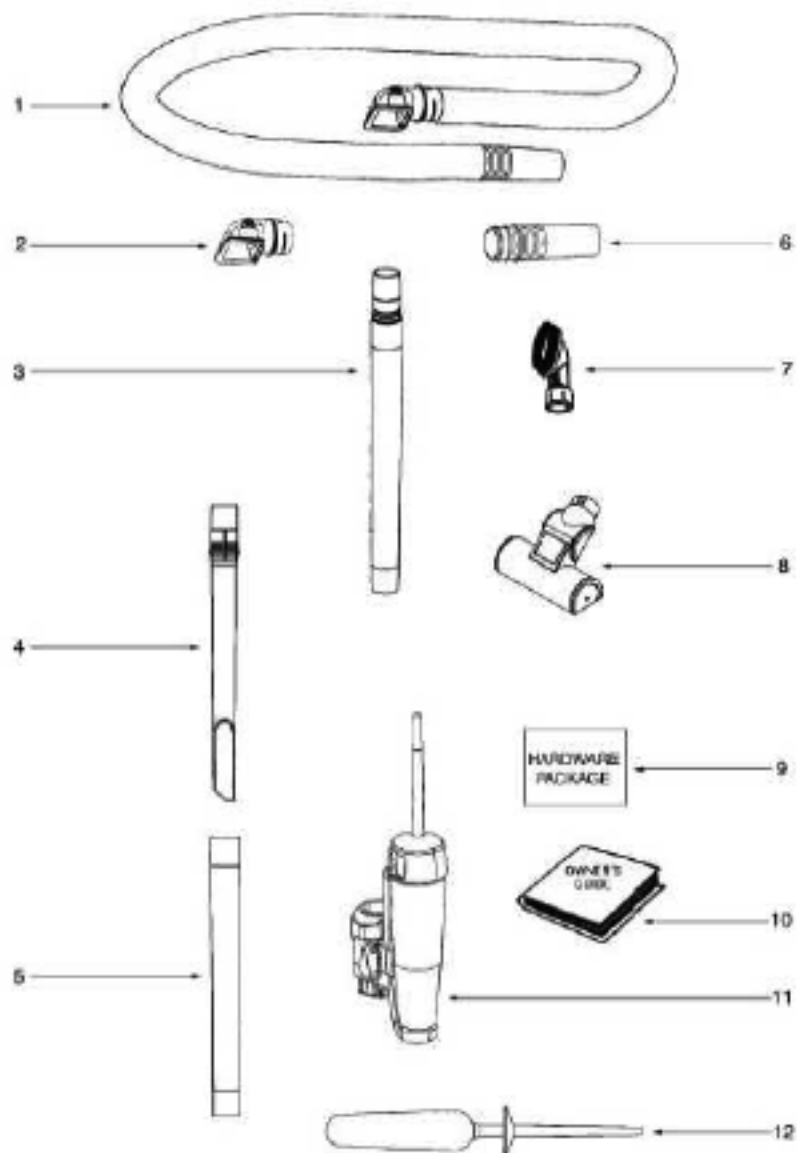

Accessories - 5892BVZ

Ref #	Part	Description	Comments	Qty
1	61865-B	HOSE ASSEMBLY - CARTONED	Includes items 2 & 6	
2	71725-313N	ADAPTER - HOSE		
3	71492A	NESTING WAND ASSEMBLY	Includes items 4 & 5	
4	71956A-355N	WAND - CREVICE		
5	71973-119N	WAND - OUTER		
6	70559A-119N	COUPLING - HOSE		
7	60990-2	COMBINATION BRSH BRSTLD-C		
8	75391	TURBO NOZZLE ASSEMBLY		
9	72892	PACKAGE - HARDWARE		
10	74227			
11	75628	ELECTROSTATIC DUSTER ASSY	Includes item 12	
12	74123	DUSTER ASSEMBLY		
13	75430-313N	CLIP - TURBO NOZZLE	Not pictured.