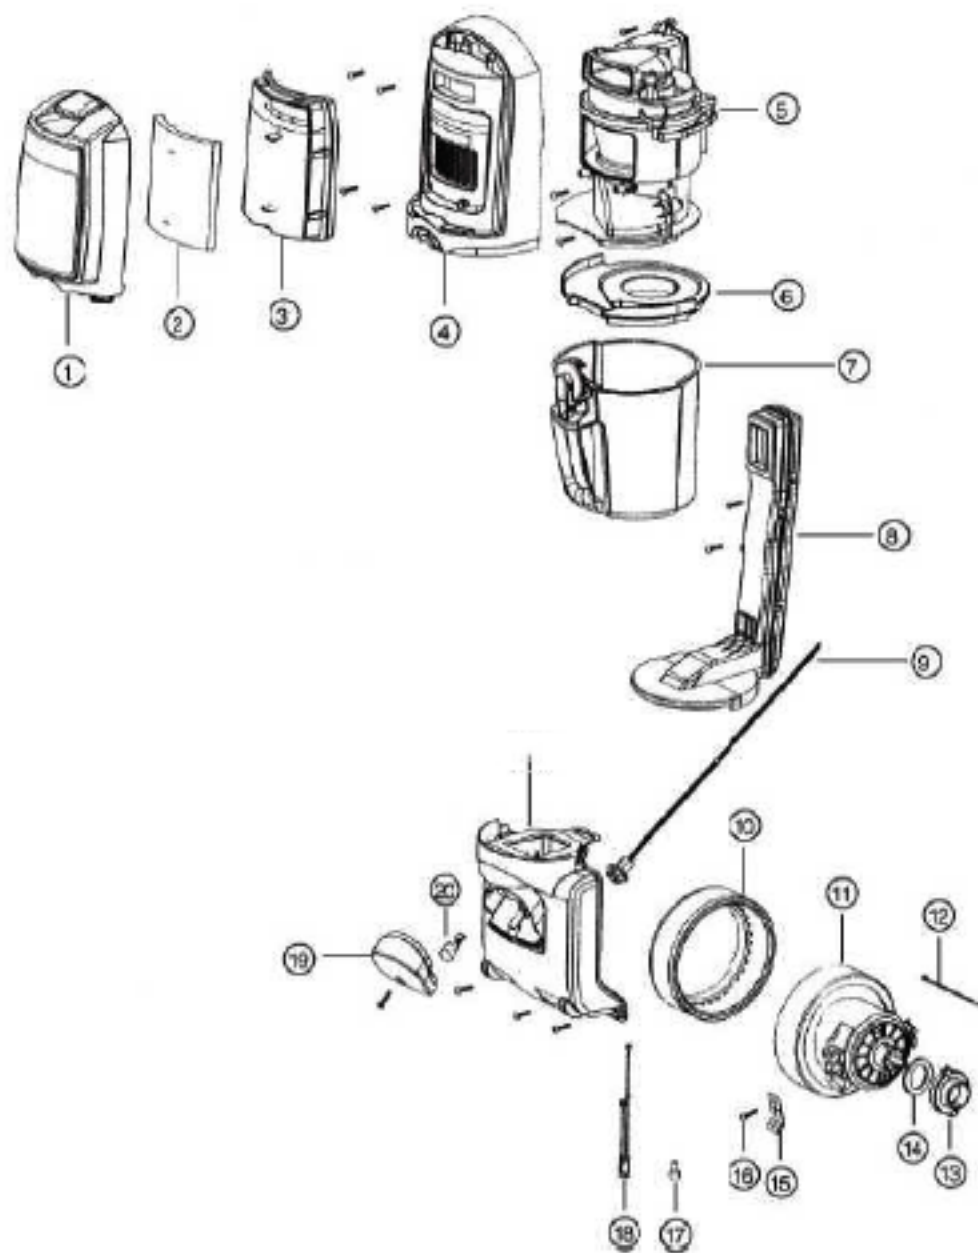

Main Body - 5892BVZ

Ref #	Part	Description	Comments	Qty
1	74074-1	HANDLE ASSEMBLY		
2	74359-1	SWITCH COVER ASSEMBLY	Includes items 72846 upper jumpercord and 2787 1-1 rocker switch.	
3	74075	UPPER HANDLE ASSEMBLY	Includes item 399770119N cord hook.	
4	74111	CORD EXIT COVER ASSEMBLY		
5	60192-1	WIRE SPLICE 5	Pkg of 5	
6	73134A	RECTIFIER & LEAD ASSY		
7	46713-3	TIE - CABLE (PURCHASED)		
8	71455-119N	TOOL PACK - LOWER		
9	53238-27	SCREW PACKAGE	Pkg of 10	
10	72006-11	FILTER COVER & GRAPHICS A		
11	39584-8	CORD - LOW LEAD (17 GA)		
12	61830	HEPA FILTER PKG - STYLE H		
13	74066	REAR HOUSING ASSEMBLY	Includes items 71484 motor cover gasket and 71482 intake gasket.	

Dust Cup - 5892BVZ

Ref #	Part	Description	Comments	Qty
1	74070-4	FILTER DOOR ASSEMBLY		
2	74038	FOAM FILTER		
3	73494	FILTER ASSEMBLY		
4	74069	CYCLONE COVER ASSEMBLY		
5	74068	SLINGER/CYCLONE ASSEMBLY		
6	73500	CUP - LID ASSEMBLY		
7	63143-2	DUST CUP PACKAGED		
8	74067	AIR TUBE ASSEMBLY		
9	70701-2	SOCKET & TERMINAL ASSY		
10	74026-119N	GASKET - MOTOR CAN		
11	62075-2	MOTOR ASSEMBLY - CTND		
12	46713-3	TIE - CABLE (PURCHASED)		
13	74112-119N	BUSHING - MOTOR		
14	74664-1	GASKET - MOTOR HUB		
15	72443	THERMOSTAT CLIP		
16	61803-3	SCREW PACKAGE	Pkg of 5	
17	60192-1	WIRE SPLICE 5	Pkg of 5	
18	73992-1	THERMOSTAT & TERMINAL ASS		
19	74025-313N	LENS - HEADLAMP		
20	57940-3	LAMP - HEADLIGHT		
21	74354-1	MOTOR COVER ASSEMBLY		

62375-1 Base Assembly Includes:

- 72170-119N, wheel carriage
- 71478, front axle
- 72511, front wheel
- 38590A, rear axle
- 73432, axle bushing
- 54943, spring (Pkg of 5)
- 72512-1, rear wheel assy
- 54432-2, retaining ring (Pkg of 10)
- 74776-119N, handle release
- 71574, handle release spring
- 73153, felt - base
- 72397-119N, height adj knob