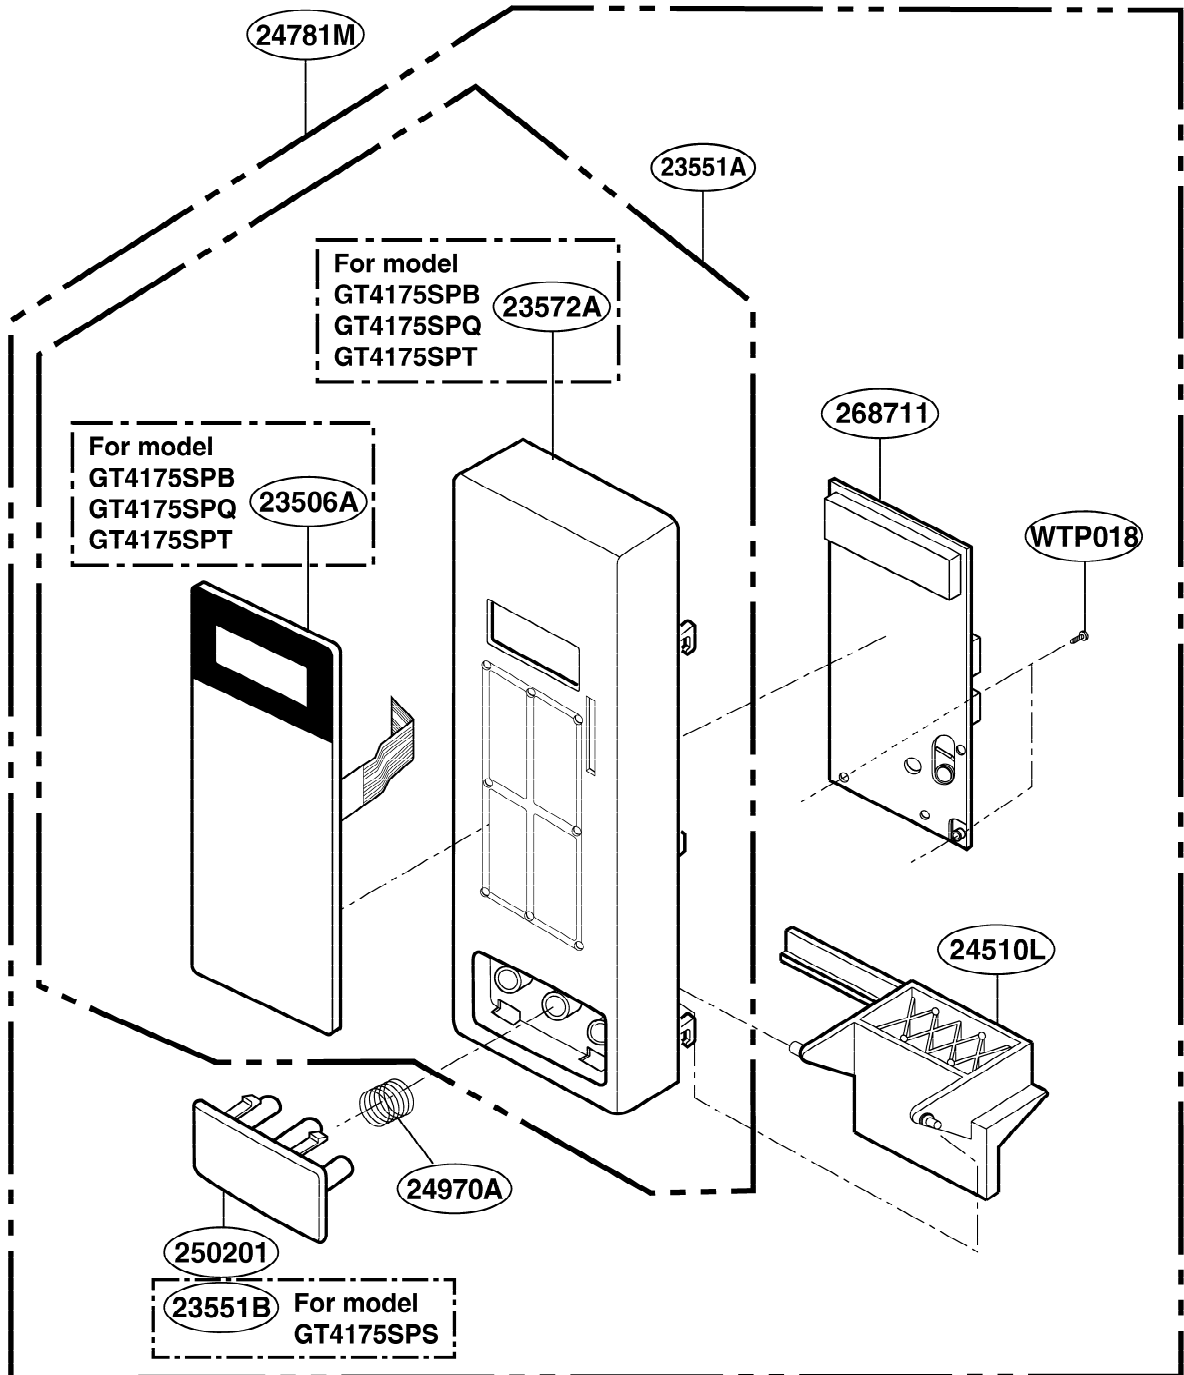

DOOR PARTS

[Find Your WHIRLPOOL Microwave Parts - Select From 1350 Models](#)

----- Manual continues below -----

EXPLODED VIEW

INTRODUCTION

Model : GT4175SP

P/NO : 3828W5S4063

DOOR PARTS

CONTROL PANEL PARTS

OVEN CAVITY PARTS

LATCH BOARD PARTS

INTERIOR PARTS (I)

Model: GT4175SPQ-0
GT4175SPB-0
GT4175SPT-0
GT4175SPS-0

Check the rating label of **Model** and order SVC parts according to the **Model No. E.C.N.**

* Check the Rating Model No. E.C.N.

* Check the Rating Model No. E.C.N.

* Check the Rating Model No. E.C.N.

* Check the Rating Model No. E.C.N.

INTERIOR PARTS (II)

Model: GT4175SPQ-1
GT4175SPB-1
GT4175SPT-1
GT4175SPS-1

Check the rating label of **Model** and order SVC parts according to the **Model No. E.C.N.**

BASE PLATE PARTS

SENSOR PARTS