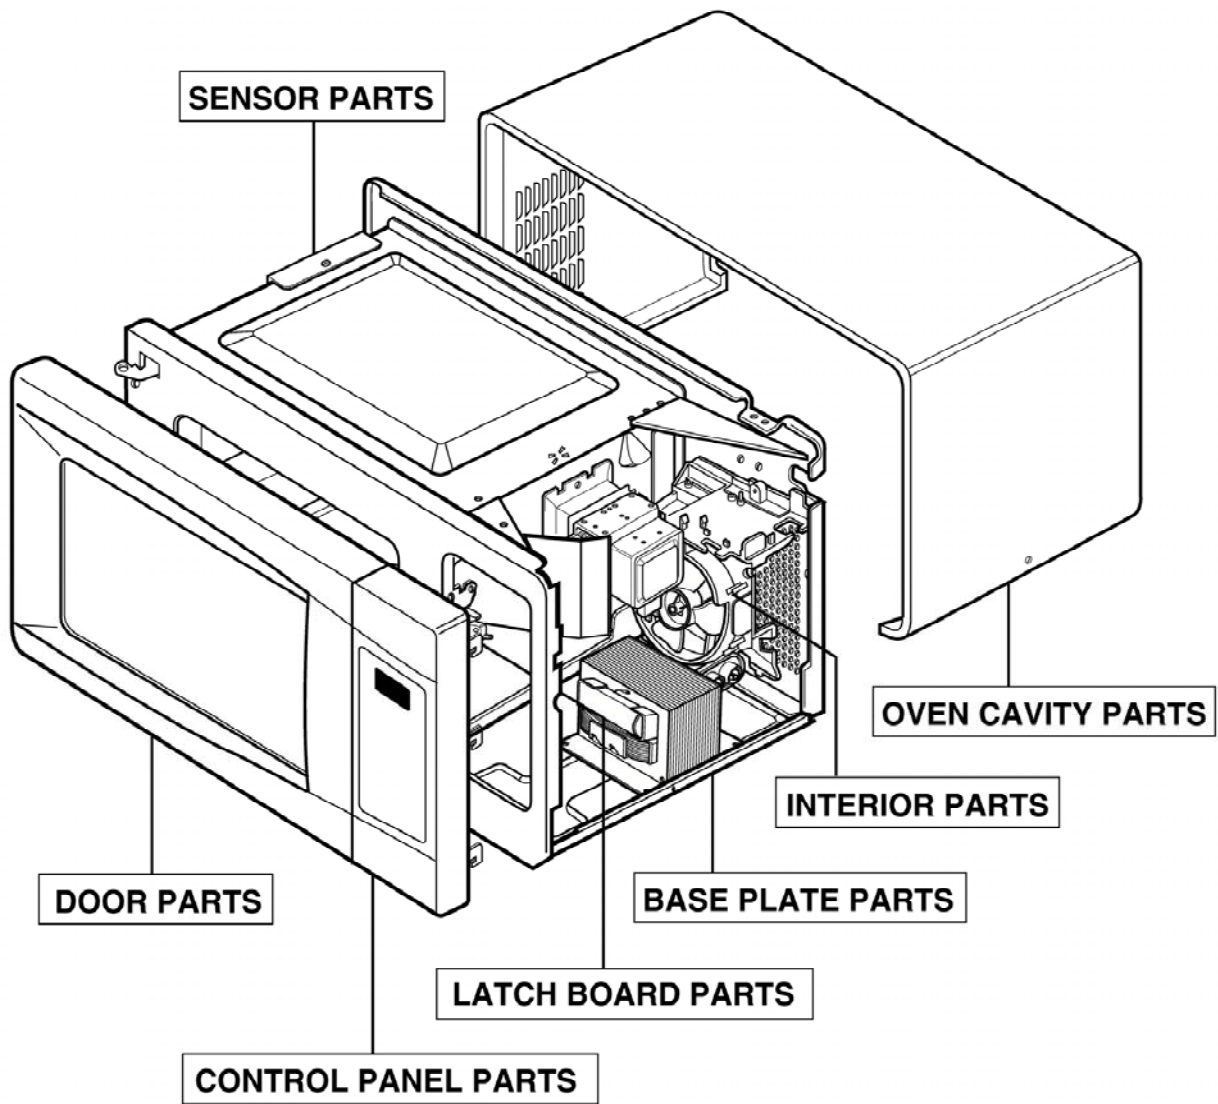

DOOR PARTS

[Find Your WHIRLPOOL Microwave Parts - Select From 1350 Models](#)

----- Manual continues below -----

EXPLODED VIEW

INTRODUCTION

Model : GT4175SP

P/NO : 3828W5S4063

DOOR PARTS

CONTROL PANEL PARTS

OVEN CAVITY PARTS

LATCH BOARD PARTS

INTERIOR PARTS (I)

Model: GT4175SPQ-0
GT4175SPB-0
GT4175SPT-0
GT4175SPS-0

Check the rating label of **Model** and order SVC parts according to the **Model No. E.C.N.**

* Check the Rating Model No. E.C.N.

* Check the Rating Model No. E.C.N.

* Check the Rating Model No. E.C.N.

* Check the Rating Model No. E.C.N.

INTERIOR PARTS (II)

Model: GT4175SPQ-1
GT4175SPB-1
GT4175SPT-1
GT4175SPS-1

Check the rating label of **Model** and order SVC parts according to the **Model No. E.C.N.**

BASE PLATE PARTS

SENSOR PARTS