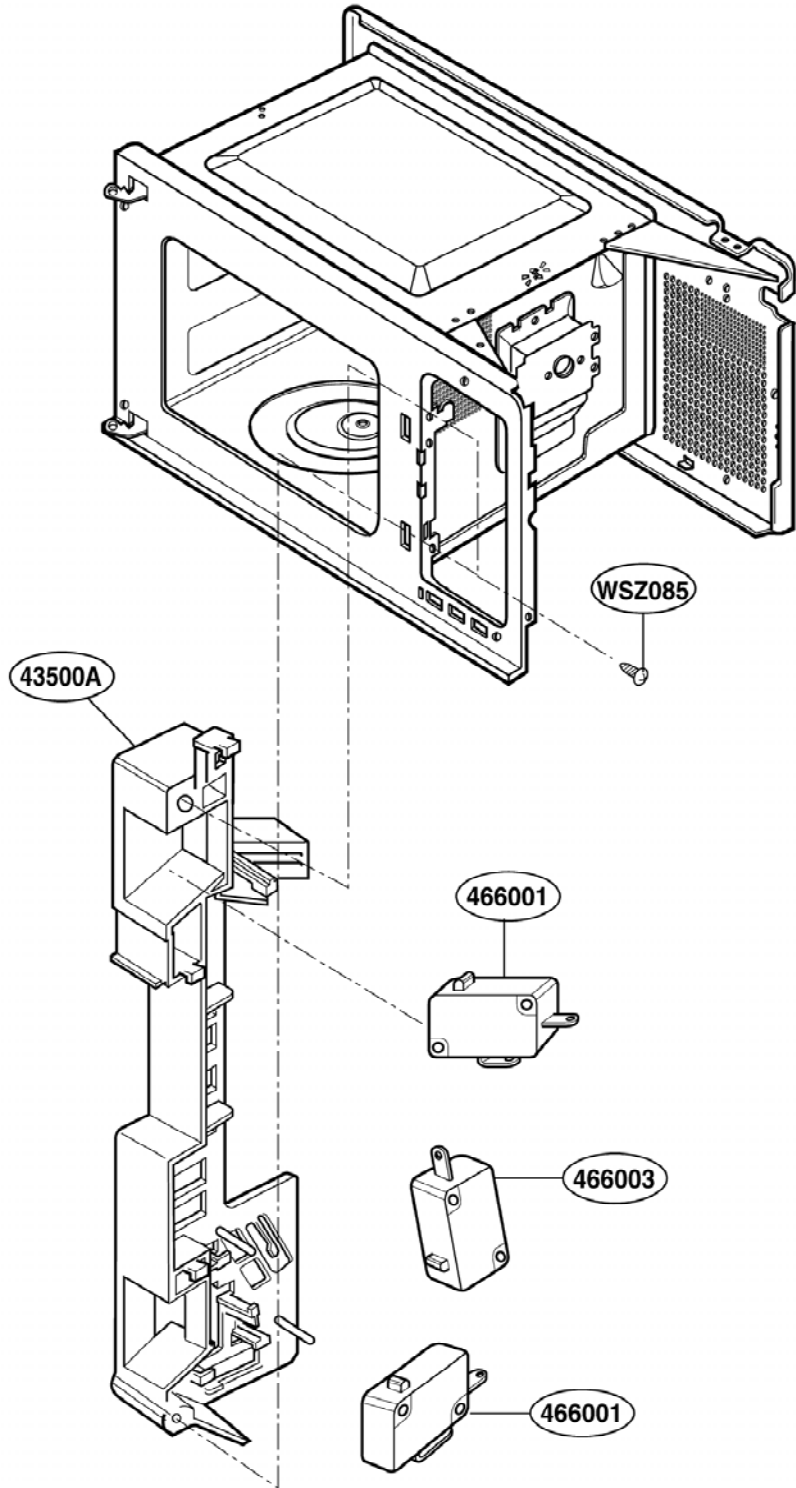

DOOR PARTS

[Find Your WHIRLPOOL Microwave Parts - Select From 1350 Models](#)

----- Manual continues below -----

EXPLODED VIEW

INTRODUCTION

Model : GT4175SP

P/NO : 3828W5S4063

DOOR PARTS

CONTROL PANEL PARTS

OVEN CAVITY PARTS

LATCH BOARD PARTS

INTERIOR PARTS (I)

Model: GT4175SPQ-0
GT4175SPB-0
GT4175SPT-0
GT4175SPS-0

Check the rating label of **Model** and order SVC parts according to the **Model No. E.C.N.**

* Check the Rating Model No. E.C.N.

* Check the Rating Model No. E.C.N.

* Check the Rating Model No. E.C.N.

* Check the Rating Model No. E.C.N.

INTERIOR PARTS (II)

Model: GT4175SPQ-1
GT4175SPB-1
GT4175SPT-1
GT4175SPS-1

Check the rating label of **Model** and order SVC parts according to the **Model No. E.C.N.**

BASE PLATE PARTS

SENSOR PARTS