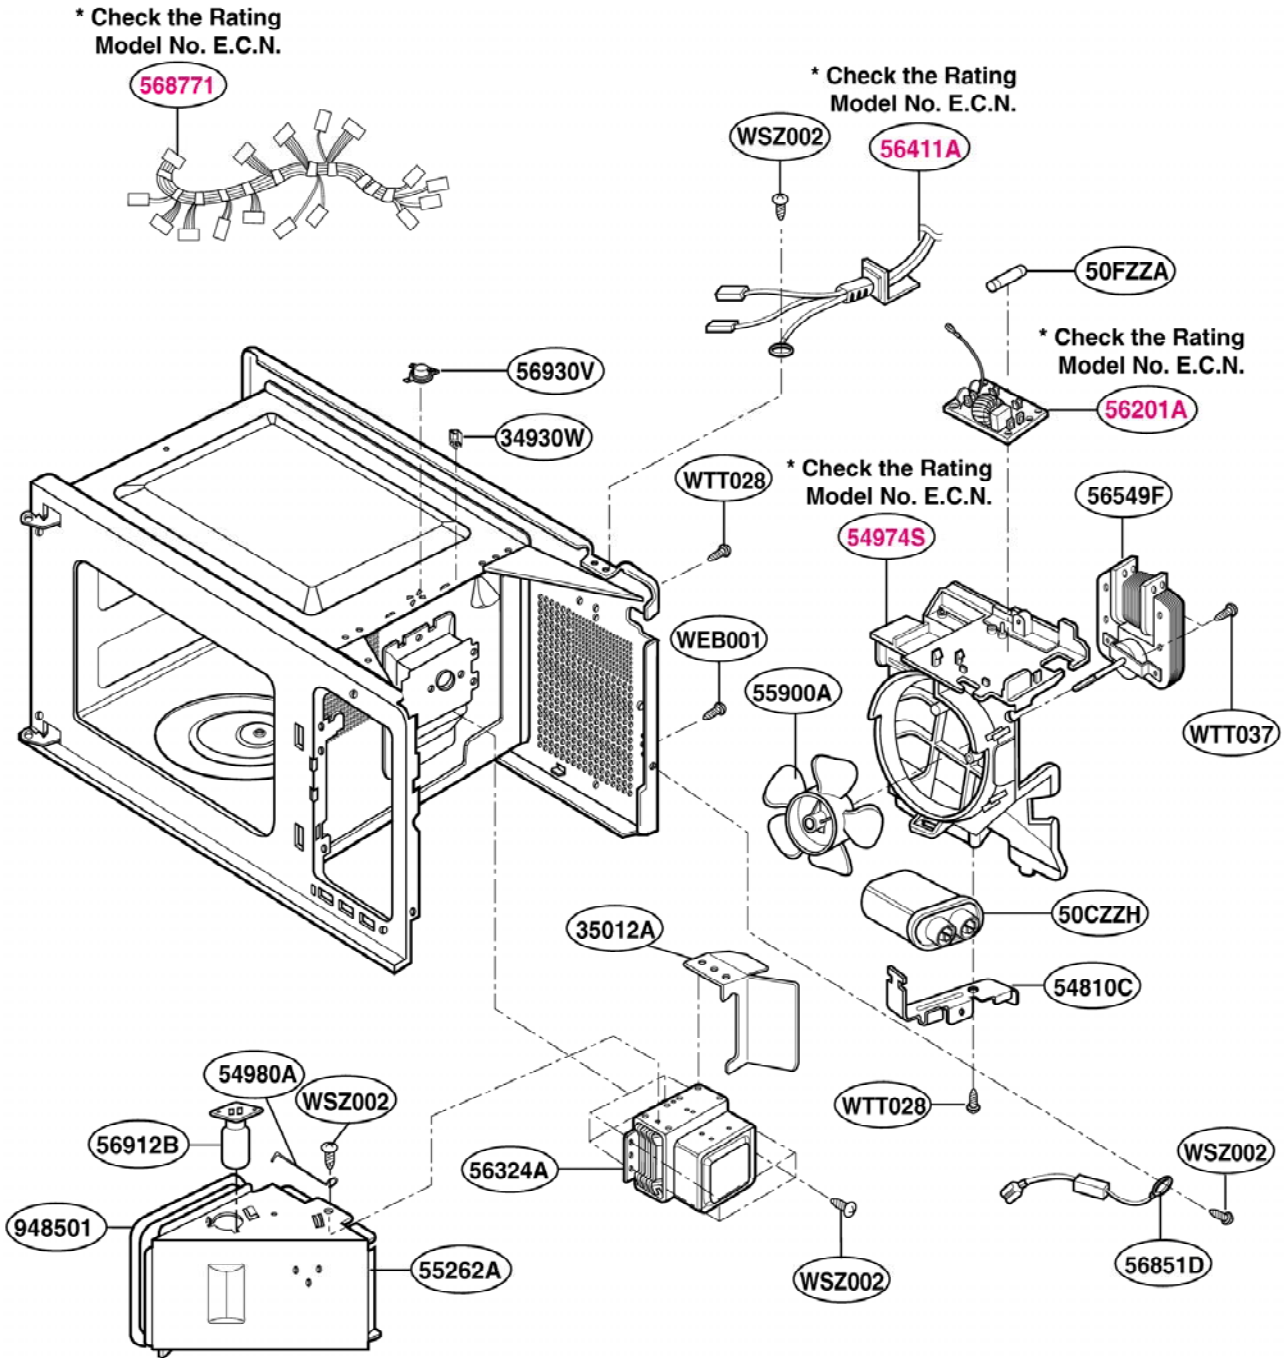

CONTROL PANEL PARTS

OVEN CAVITY PARTS

LATCH BOARD PARTS

INTERIOR PARTS (I)

Model: GT4175SPQ-0
GT4175SPB-0
GT4175SPT-0
GT4175SPS-0

Check the rating label of **Model** and order SVC parts according to the **Model No. E.C.N.**

* Check the Rating Model No. E.C.N.

* Check the Rating Model No. E.C.N.

* Check the Rating Model No. E.C.N.

* Check the Rating Model No. E.C.N.

INTERIOR PARTS (II)

Model: GT4175SPQ-1
GT4175SPB-1
GT4175SPT-1
GT4175SPS-1

Check the rating label of **Model** and order SVC parts according to the **Model No. E.C.N.**

BASE PLATE PARTS

SENSOR PARTS