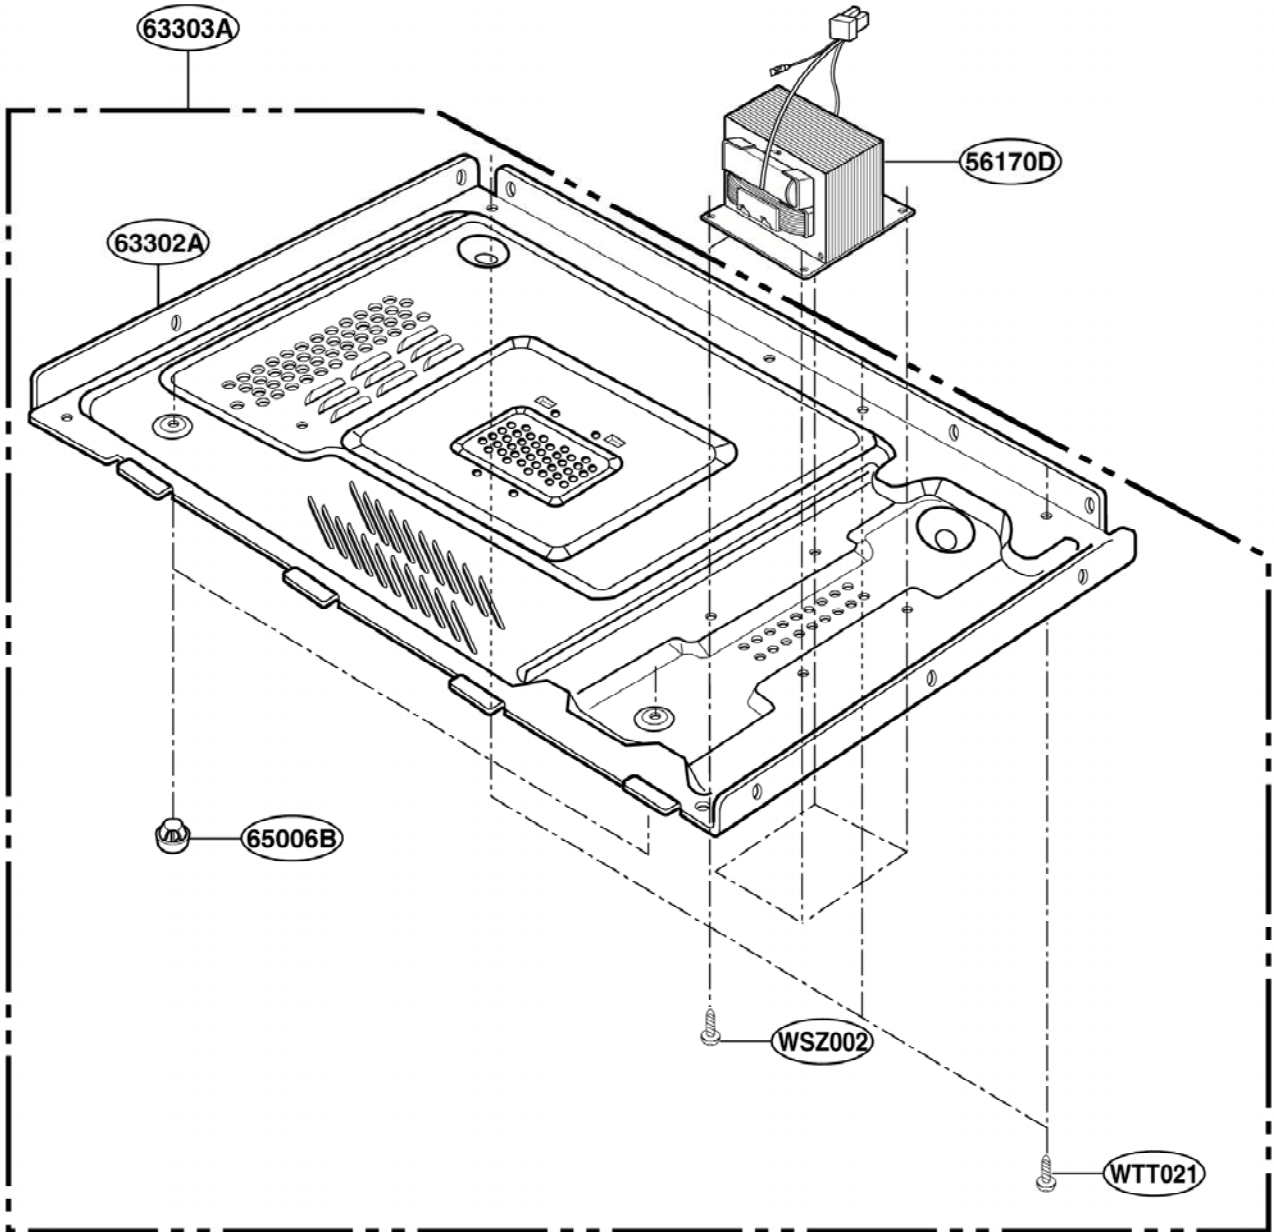

DOOR PARTS

[Find Your WHIRLPOOL Microwave Parts - Select From 1350 Models](#)

----- Manual continues below -----

EXPLODED VIEW

INTRODUCTION

Model : GT4175SP

P/NO : 3828W5S4063

DOOR PARTS

CONTROL PANEL PARTS

OVEN CAVITY PARTS

LATCH BOARD PARTS

INTERIOR PARTS (I)

Model: GT4175SPQ-0
GT4175SPB-0
GT4175SPT-0
GT4175SPS-0

Check the rating label of **Model** and order SVC parts according to the **Model No. E.C.N.**

* Check the Rating Model No. E.C.N.

* Check the Rating Model No. E.C.N.

* Check the Rating Model No. E.C.N.

* Check the Rating Model No. E.C.N.

INTERIOR PARTS (II)

Model: GT4175SPQ-1
GT4175SPB-1
GT4175SPT-1
GT4175SPS-1

Check the rating label of **Model** and order SVC parts according to the **Model No. E.C.N.**

BASE PLATE PARTS

SENSOR PARTS