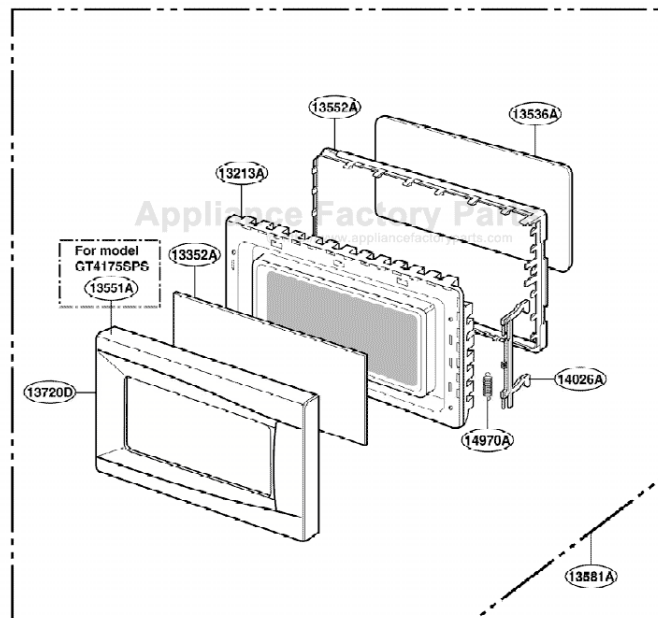

DOOR PARTS

[Find Your WHIRLPOOL Microwave Parts - Select From 1350 Models](#)

----- Manual continues below -----

EXPLODED VIEW

INTRODUCTION

Model : GT4175SP

P/NO : 3828W5S4063

DOOR PARTS

CONTROL PANEL PARTS

OVEN CAVITY PARTS

LATCH BOARD PARTS

INTERIOR PARTS (I)

Model: GT4175SPQ-0
GT4175SPB-0
GT4175SPT-0
GT4175SPS-0

Check the rating label of **Model** and order SVC parts according to the **Model No. E.C.N.**

Check the rating label of **Model** and order SVC parts according to the **Model No. E.C.N.**

BASE PLATE PARTS

SENSOR PARTS