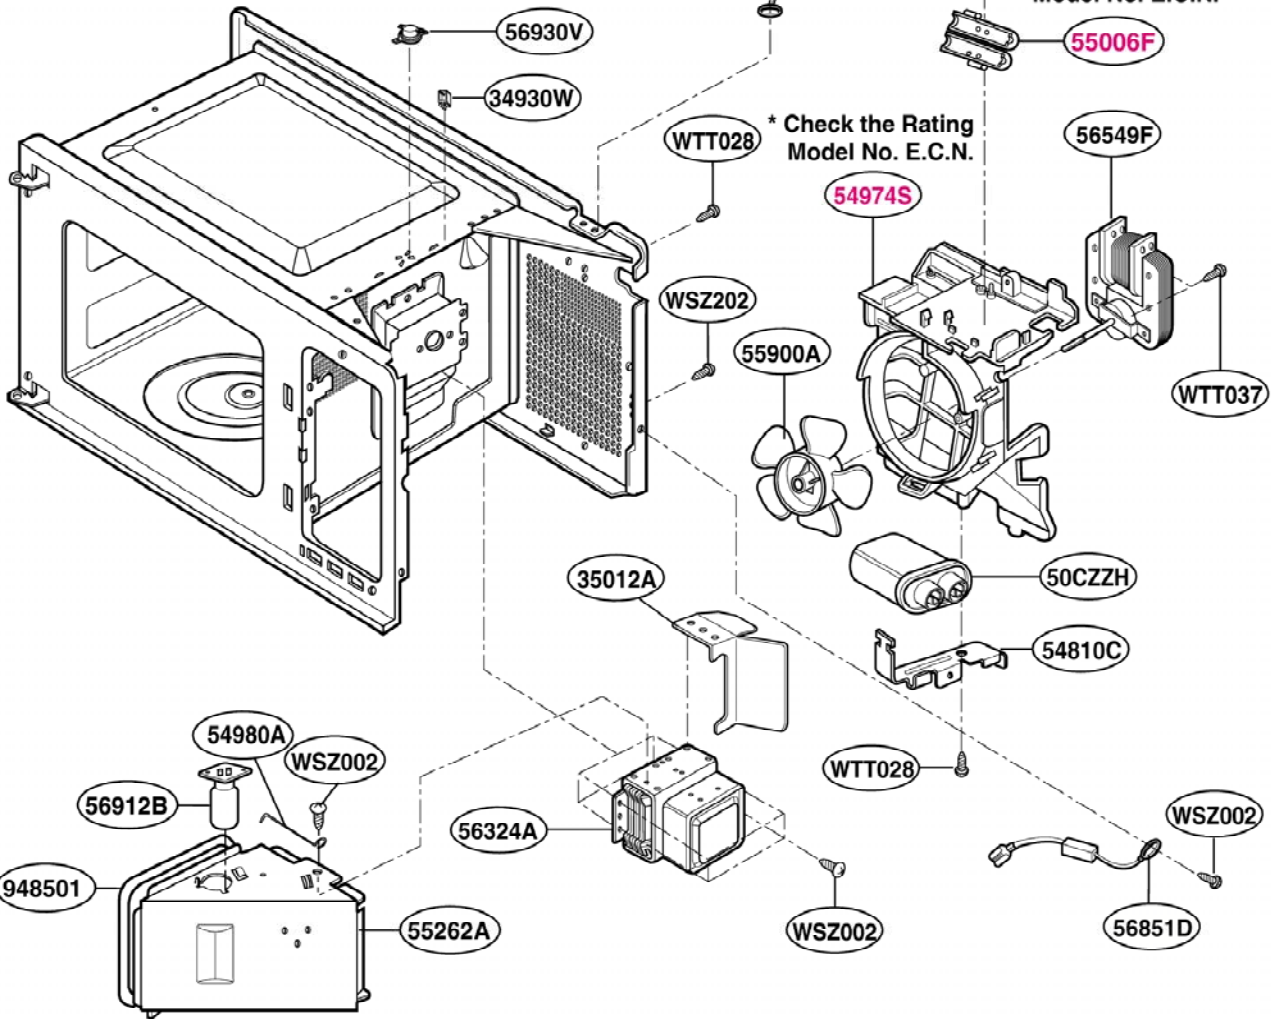

CONTROL PANEL PARTS

OVEN CAVITY PARTS

LATCH BOARD PARTS

INTERIOR PARTS (I)

Model: GT4175SPQ-0
GT4175SPB-0
GT4175SPT-0
GT4175SPS-0

Check the rating label of **Model** and order SVC parts according to the **Model No. E.C.N.**

* Check the Rating Model No. E.C.N.

* Check the Rating Model No. E.C.N.

* Check the Rating Model No. E.C.N.

* Check the Rating Model No. E.C.N.

INTERIOR PARTS (II)

Model: GT4175SPQ-1
GT4175SPB-1
GT4175SPT-1
GT4175SPS-1

Check the rating label of **Model** and order SVC parts according to the **Model No. E.C.N.**

BASE PLATE PARTS

SENSOR PARTS