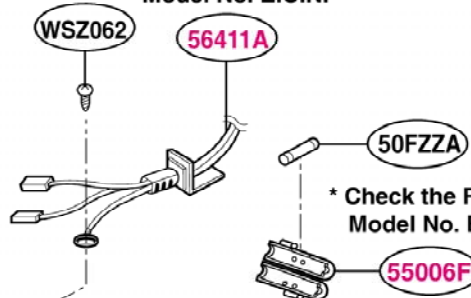

DOOR PARTS

[Find Your WHIRLPOOL Microwave Parts - Select From 1350 Models](#)

----- Manual continues below -----

EXPLODED VIEW

INTRODUCTION

Model : GT4175SP

P/NO : 3828W5S4063

DOOR PARTS

CONTROL PANEL PARTS

OVEN CAVITY PARTS

LATCH BOARD PARTS

INTERIOR PARTS (I)

Model: GT4175SPQ-0
GT4175SPB-0
GT4175SPT-0
GT4175SPS-0

Check the rating label of **Model** and order SVC parts according to the **Model No. E.C.N.**

* Check the Rating Model No. E.C.N.

* Check the Rating Model No. E.C.N.

* Check the Rating Model No. E.C.N.

* Check the Rating Model No. E.C.N.

INTERIOR PARTS (II)

Model: GT4175SPQ-1
GT4175SPB-1
GT4175SPT-1
GT4175SPS-1

Check the rating label of **Model** and order SVC parts according to the **Model No. E.C.N.**

BASE PLATE PARTS

SENSOR PARTS