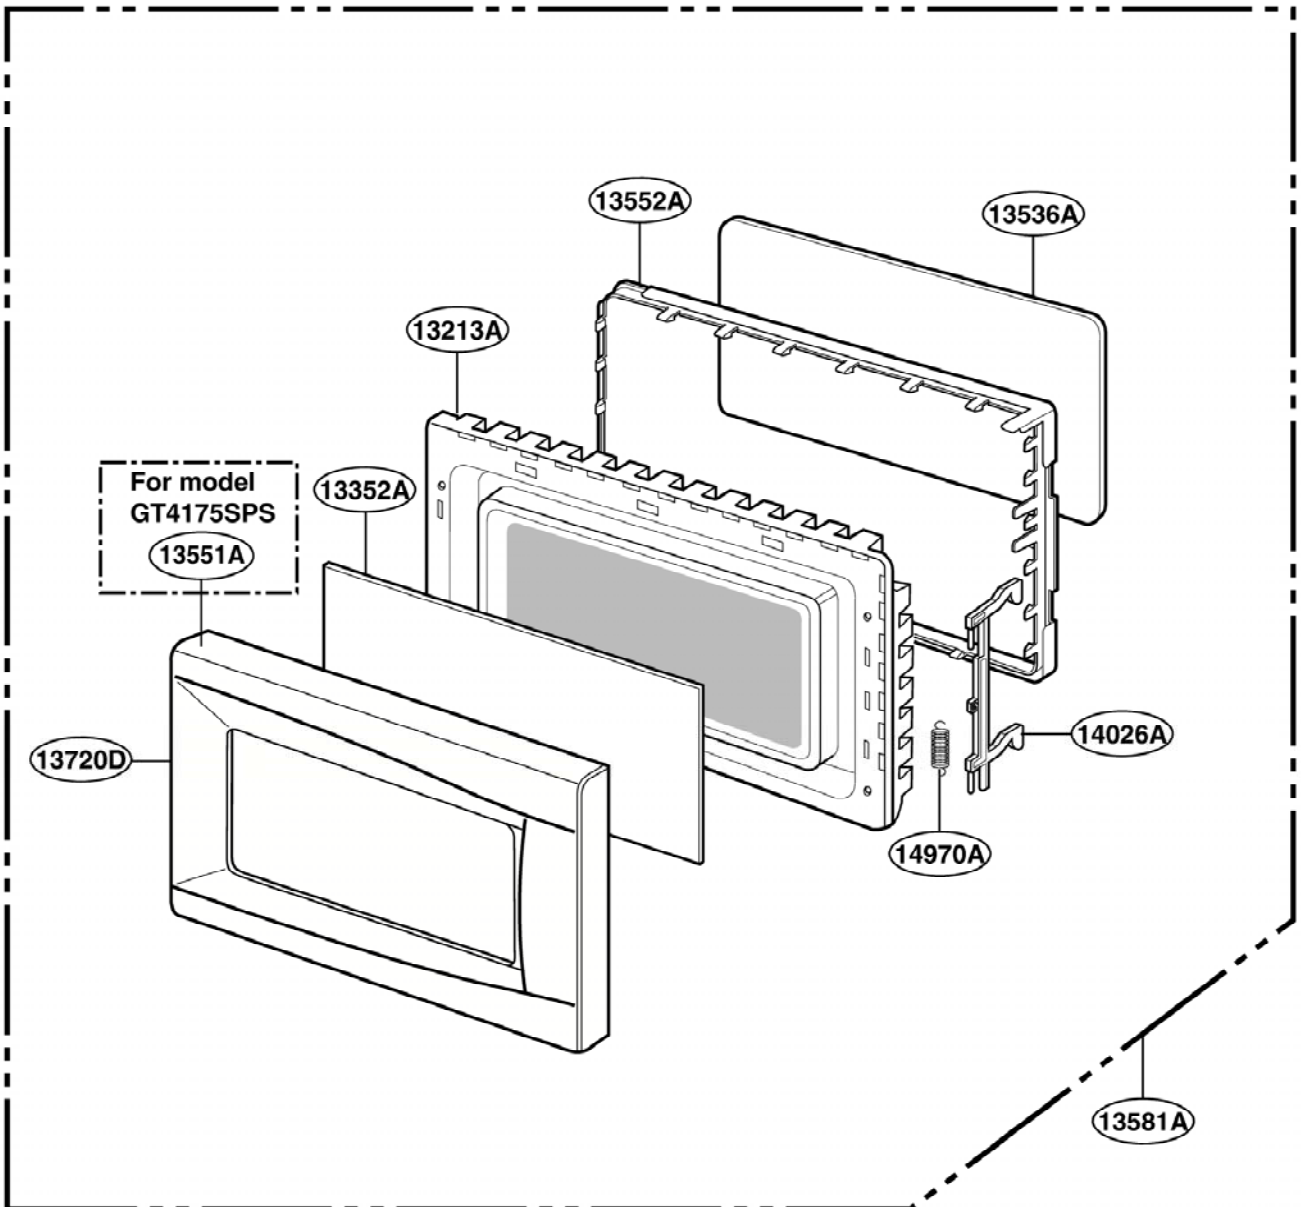

DOOR PARTS

[Find Your WHIRLPOOL Microwave Parts - Select From 1350 Models](#)

----- Manual continues below -----

EXPLODED VIEW

INTRODUCTION

Model : GT4175SP

P/NO : 3828W5S4063

DOOR PARTS

CONTROL PANEL PARTS

OVEN CAVITY PARTS

LATCH BOARD PARTS

INTERIOR PARTS (I)

Model: GT4175SPQ-0
GT4175SPB-0
GT4175SPT-0
GT4175SPS-0

Check the rating label of **Model** and order SVC parts according to the **Model No. E.C.N.**

* Check the Rating Model No. E.C.N.

* Check the Rating Model No. E.C.N.

* Check the Rating Model No. E.C.N.

* Check the Rating Model No. E.C.N.

INTERIOR PARTS (II)

Model: GT4175SPQ-1
GT4175SPB-1
GT4175SPT-1
GT4175SPS-1

Check the rating label of **Model** and order SVC parts according to the **Model No. E.C.N.**

BASE PLATE PARTS

SENSOR PARTS