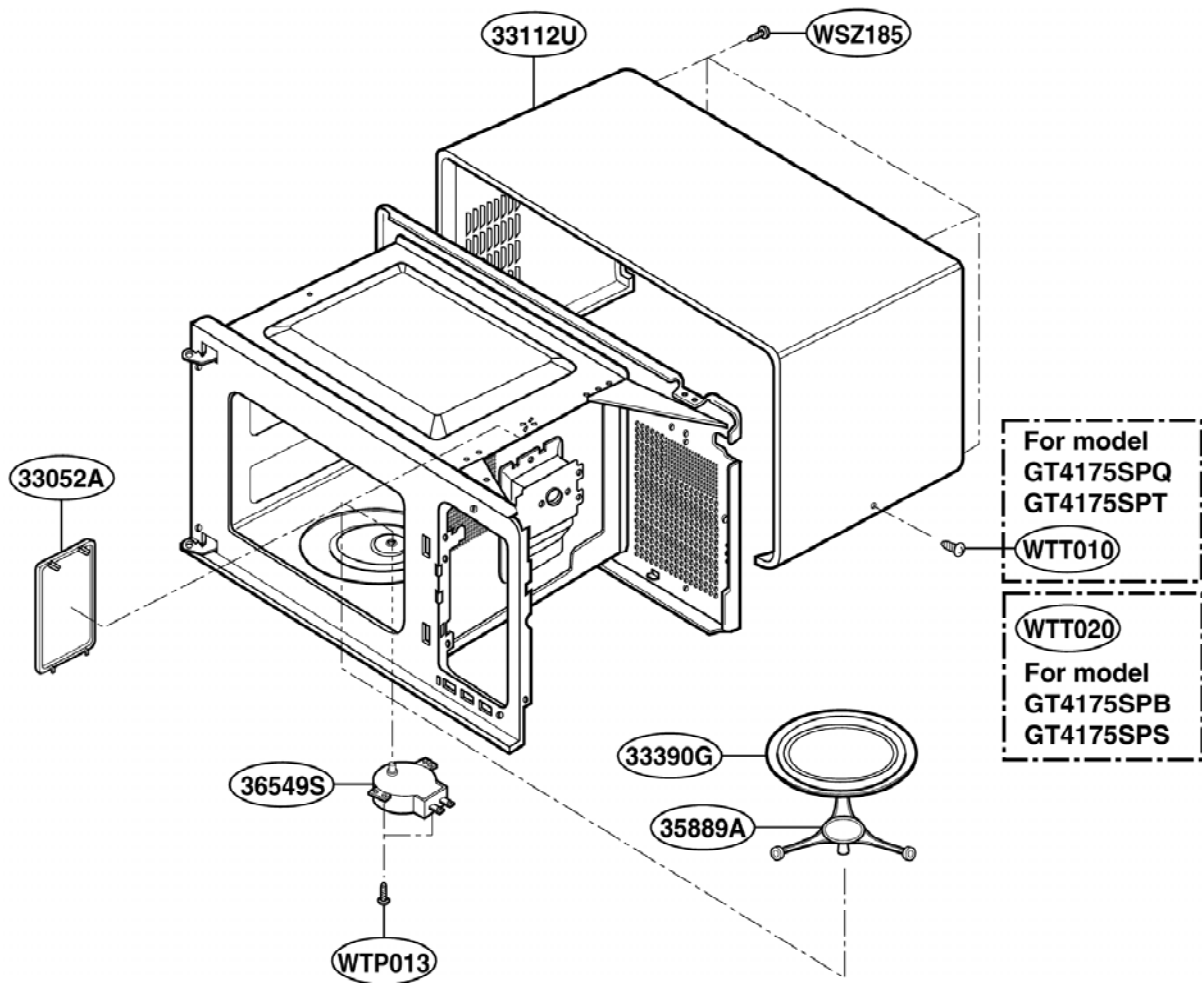

DOOR PARTS

[Find Your WHIRLPOOL Microwave Parts - Select From 1350 Models](#)

----- Manual continues below -----

EXPLODED VIEW

INTRODUCTION

Model : GT4175SP

P/NO : 3828W5S4063

DOOR PARTS

CONTROL PANEL PARTS

OVEN CAVITY PARTS

LATCH BOARD PARTS

INTERIOR PARTS (I)

Model: GT4175SPQ-0
GT4175SPB-0
GT4175SPT-0
GT4175SPS-0

Check the rating label of **Model** and order SVC parts according to the **Model No. E.C.N.**

* Check the Rating Model No. E.C.N.

* Check the Rating Model No. E.C.N.

* Check the Rating Model No. E.C.N.

* Check the Rating Model No. E.C.N.

INTERIOR PARTS (II)

Model: GT4175SPQ-1
GT4175SPB-1
GT4175SPT-1
GT4175SPS-1

Check the rating label of **Model** and order SVC parts according to the **Model No. E.C.N.**

BASE PLATE PARTS

SENSOR PARTS