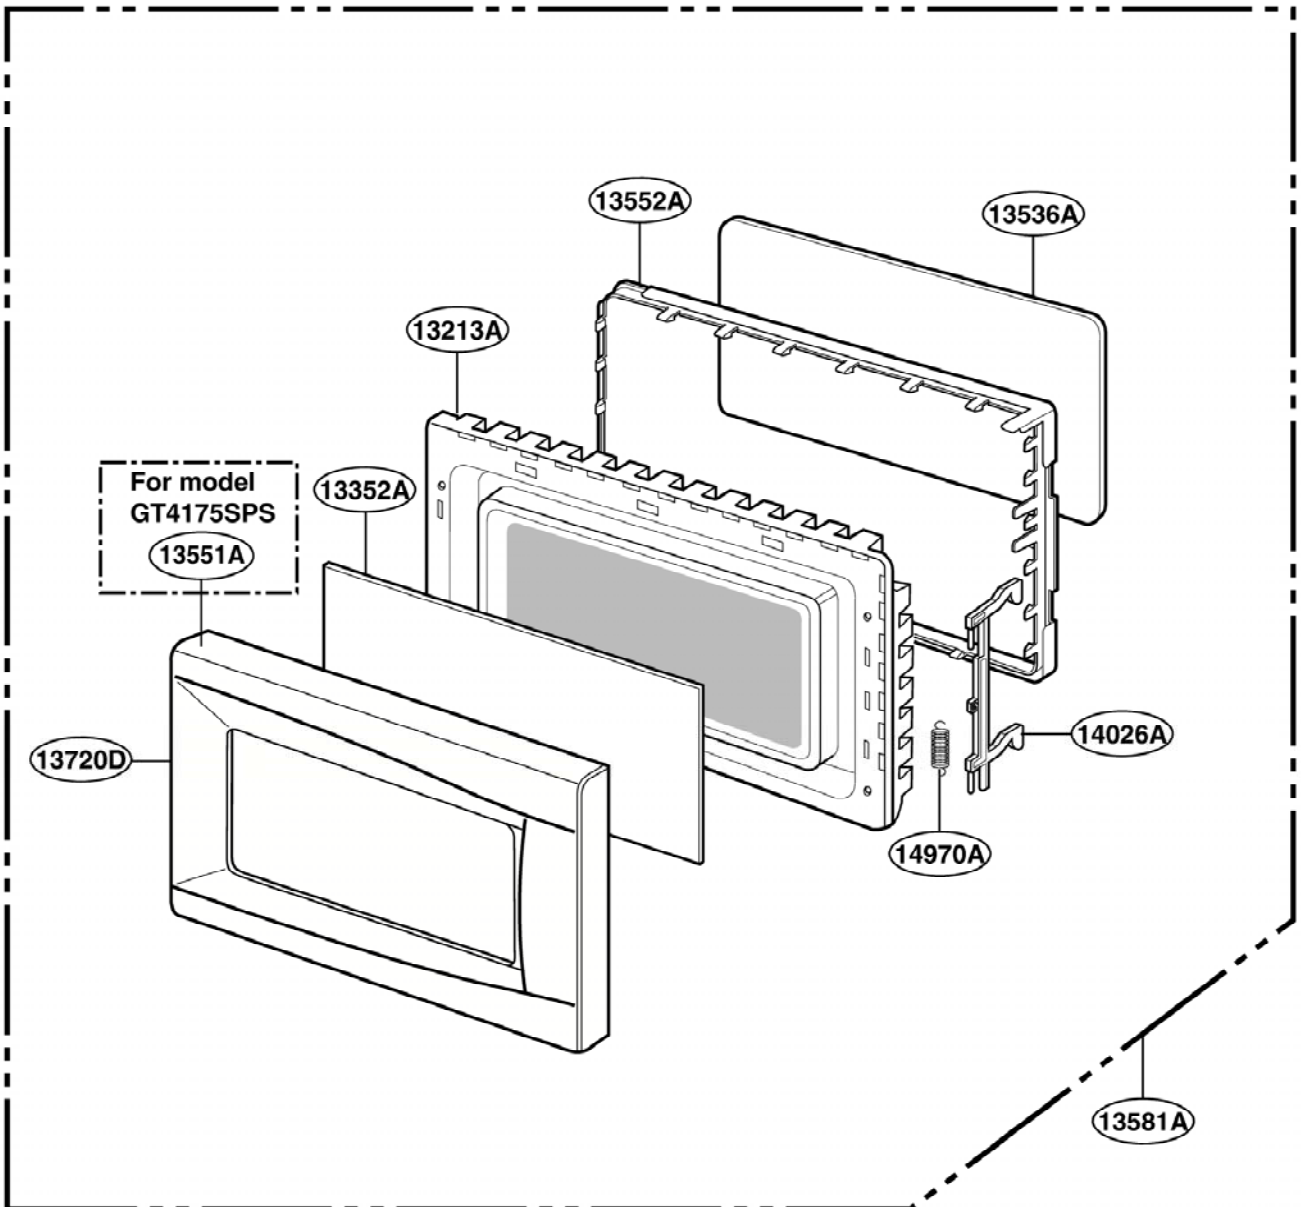

DOOR PARTS

[Find Your WHIRLPOOL Microwave Parts - Select From 1350 Models](#)

----- Manual continues below -----

EXPLODED VIEW

INTRODUCTION

Model : GT4175SP

P/NO : 3828W5S4063

DOOR PARTS

CONTROL PANEL PARTS

OVEN CAVITY PARTS

LATCH BOARD PARTS

INTERIOR PARTS (I)

Model: GT4175SPQ-0
GT4175SPB-0
GT4175SPT-0
GT4175SPS-0

Check the rating label of **Model** and order SVC parts according to the **Model No. E.C.N.**

* Check the Rating
Model No. E.C.N.

* Check the Rating
Model No. E.C.N.

* Check the Rating
Model No. E.C.N.

* Check the Rating
Model No. E.C.N.

INTERIOR PARTS (II)

Model: GT4175SPQ-1
GT4175SPB-1
GT4175SPT-1
GT4175SPS-1

Check the rating label of **Model** and order SVC parts according to the **Model No. E.C.N.**

BASE PLATE PARTS

SENSOR PARTS