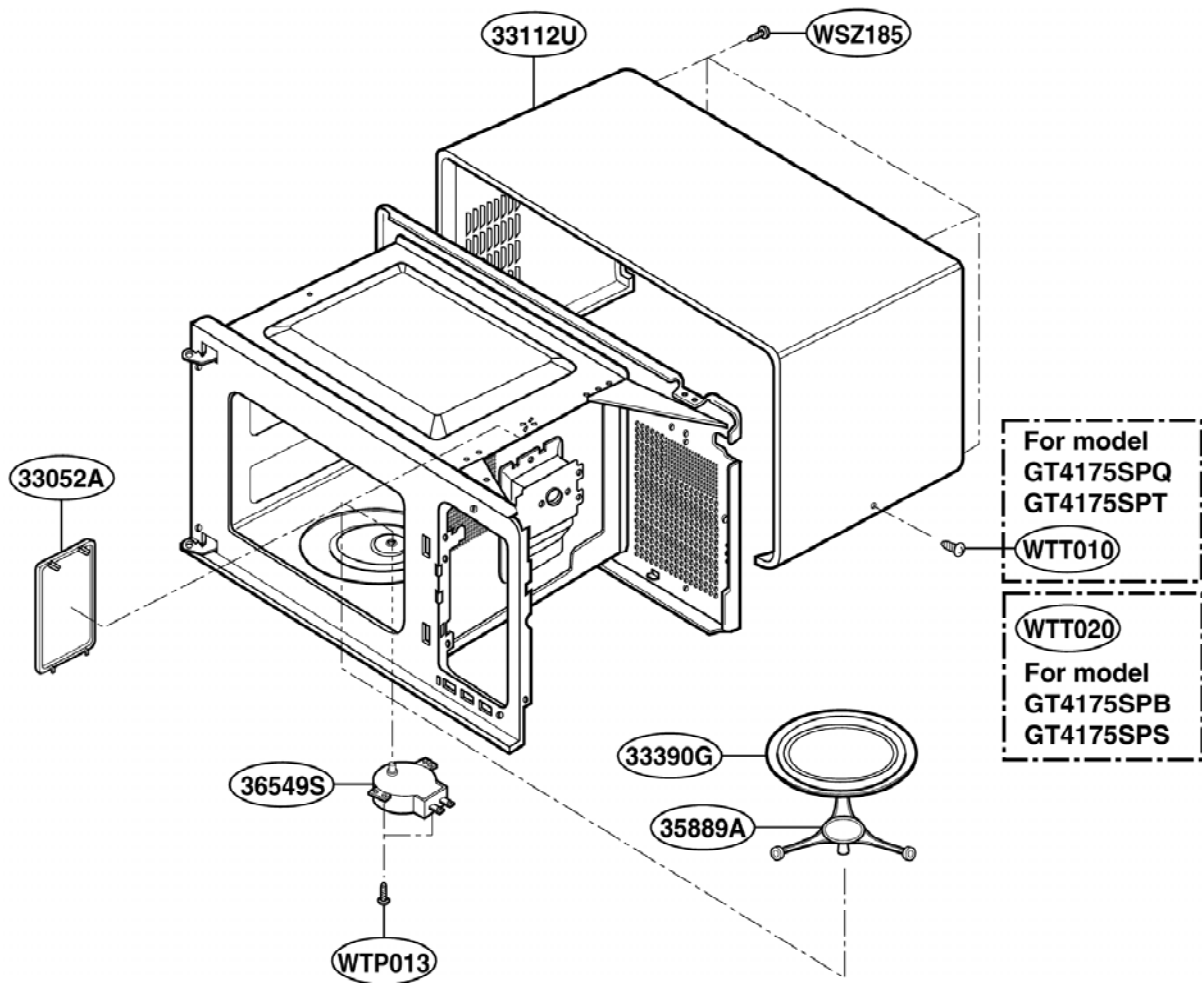

DOOR PARTS

[Find Your WHIRLPOOL Microwave Parts - Select From 1350 Models](#)

----- Manual continues below -----

EXPLODED VIEW

INTRODUCTION

Model : GT4175SP

P/NO : 3828W5S4063

DOOR PARTS

CONTROL PANEL PARTS

OVEN CAVITY PARTS

LATCH BOARD PARTS

INTERIOR PARTS (I)

Model: GT4175SPQ-0
GT4175SPB-0
GT4175SPT-0
GT4175SPS-0

Check the rating label of **Model** and order SVC parts according to the **Model No. E.C.N.**

* Check the Rating
Model No. E.C.N.

* Check the Rating
Model No. E.C.N.

* Check the Rating
Model No. E.C.N.

* Check the Rating
Model No. E.C.N.

INTERIOR PARTS (II)

Model: GT4175SPQ-1
GT4175SPB-1
GT4175SPT-1
GT4175SPS-1

Check the rating label of **Model** and order SVC parts according to the **Model No. E.C.N.**

BASE PLATE PARTS

SENSOR PARTS