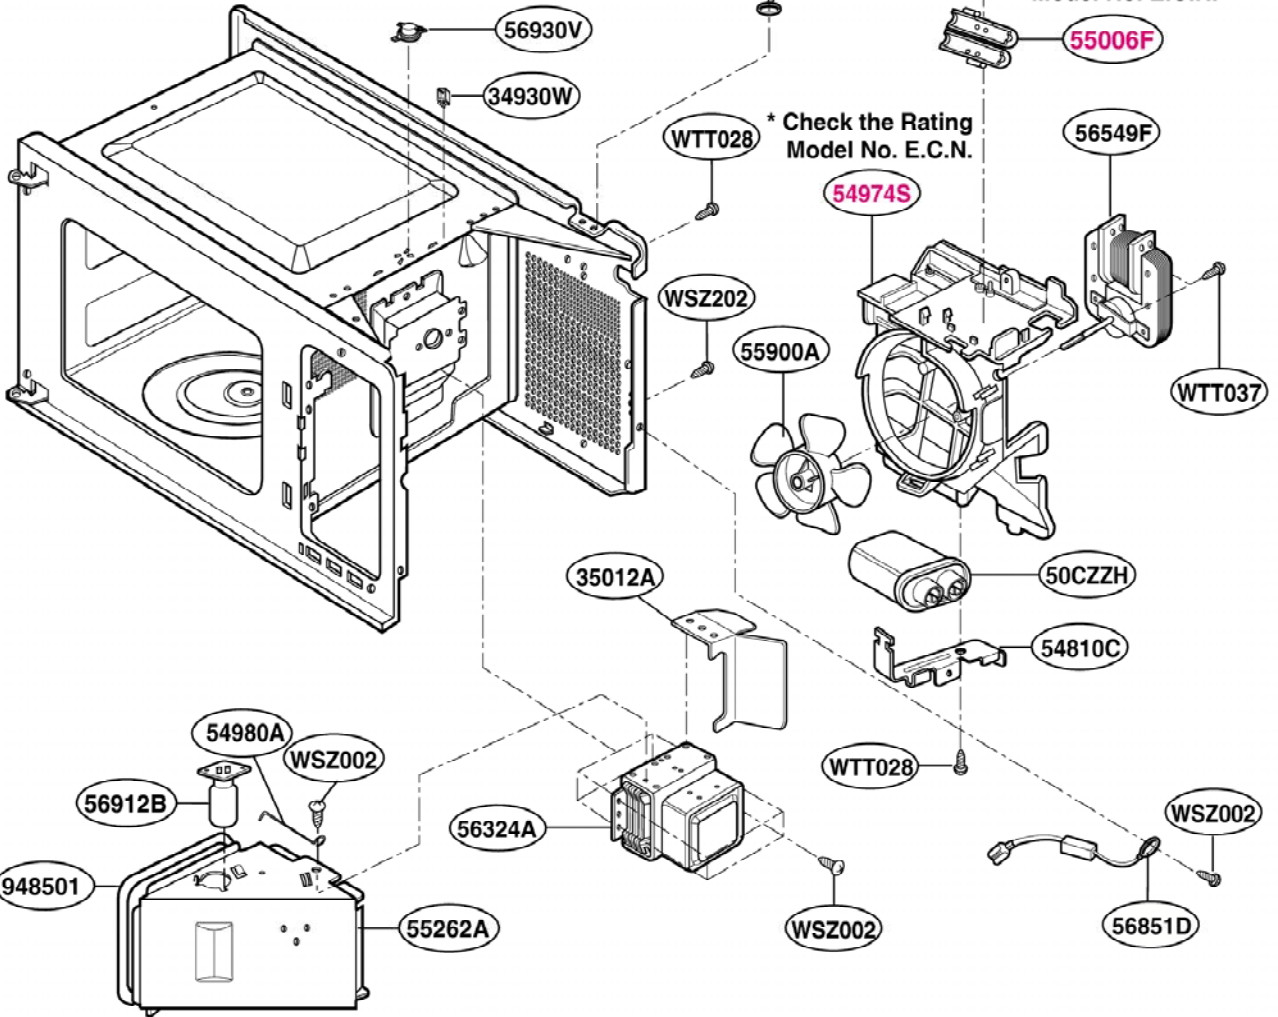

CONTROL PANEL PARTS

OVEN CAVITY PARTS

LATCH BOARD PARTS

INTERIOR PARTS (I)

Model: GT4175SPQ-0
GT4175SPB-0
GT4175SPT-0
GT4175SPS-0

Check the rating label of **Model** and order SVC parts according to the **Model No. E.C.N.**

* Check the Rating
Model No. E.C.N.

* Check the Rating
Model No. E.C.N.

* Check the Rating
Model No. E.C.N.

* Check the Rating
Model No. E.C.N.

INTERIOR PARTS (II)

Model: GT4175SPQ-1
GT4175SPB-1
GT4175SPT-1
GT4175SPS-1

Check the rating label of **Model** and order SVC parts according to the **Model No. E.C.N.**

BASE PLATE PARTS

SENSOR PARTS