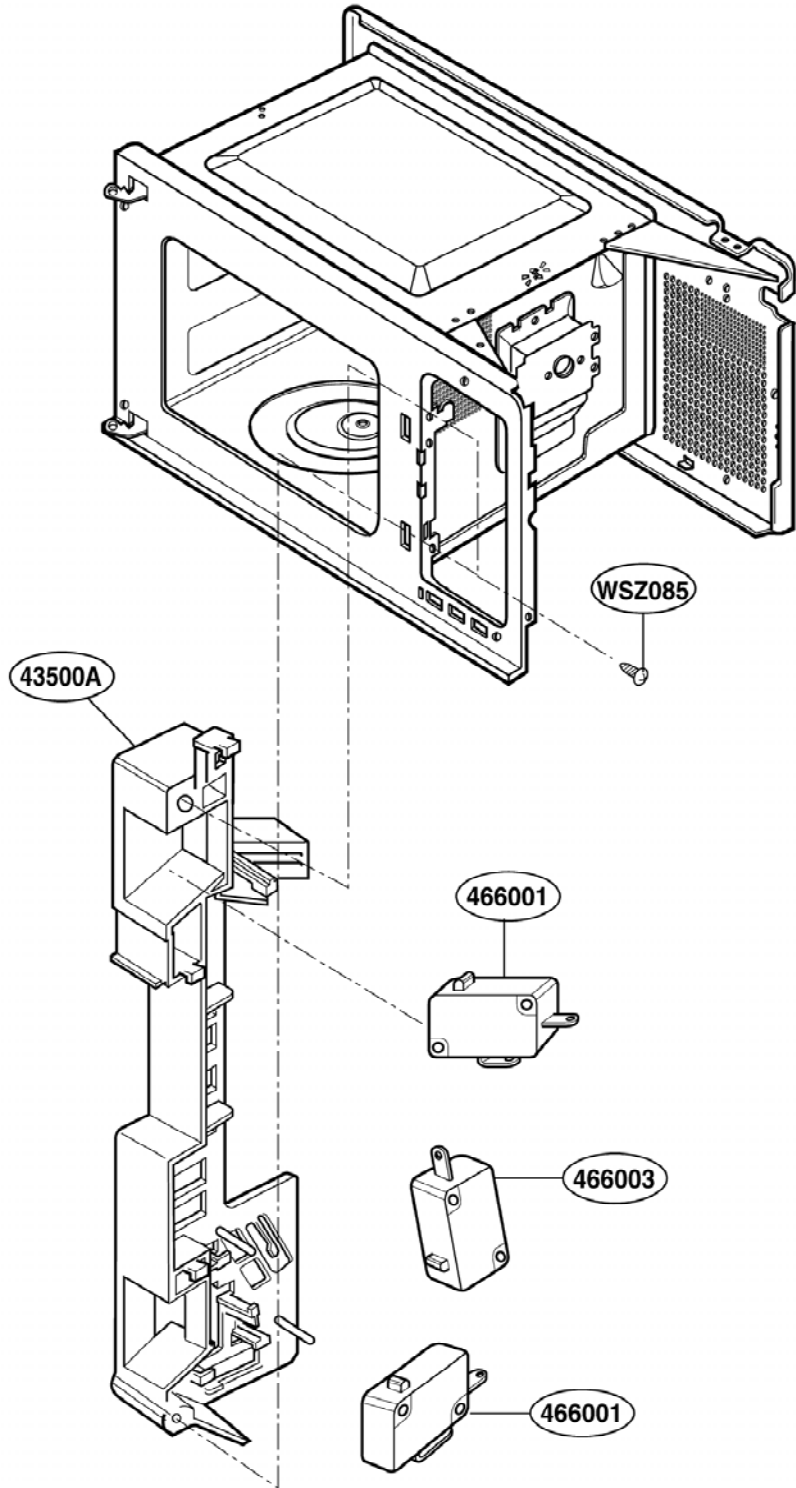

DOOR PARTS

[Find Your WHIRLPOOL Microwave Parts - Select From 1350 Models](#)

----- Manual continues below -----

EXPLODED VIEW

INTRODUCTION

Model : GT4175SP

P/NO : 3828W5S4063

DOOR PARTS

CONTROL PANEL PARTS

OVEN CAVITY PARTS

LATCH BOARD PARTS

INTERIOR PARTS (I)

Model: GT4175SPQ-0
GT4175SPB-0
GT4175SPT-0
GT4175SPS-0

Check the rating label of **Model** and order SVC parts according to the **Model No. E.C.N.**

* Check the Rating
Model No. E.C.N.

* Check the Rating
Model No. E.C.N.

* Check the Rating
Model No. E.C.N.

* Check the Rating
Model No. E.C.N.

INTERIOR PARTS (II)

Model: GT4175SPQ-1
GT4175SPB-1
GT4175SPT-1
GT4175SPS-1

Check the rating label of **Model** and order SVC parts according to the **Model No. E.C.N.**

BASE PLATE PARTS

SENSOR PARTS