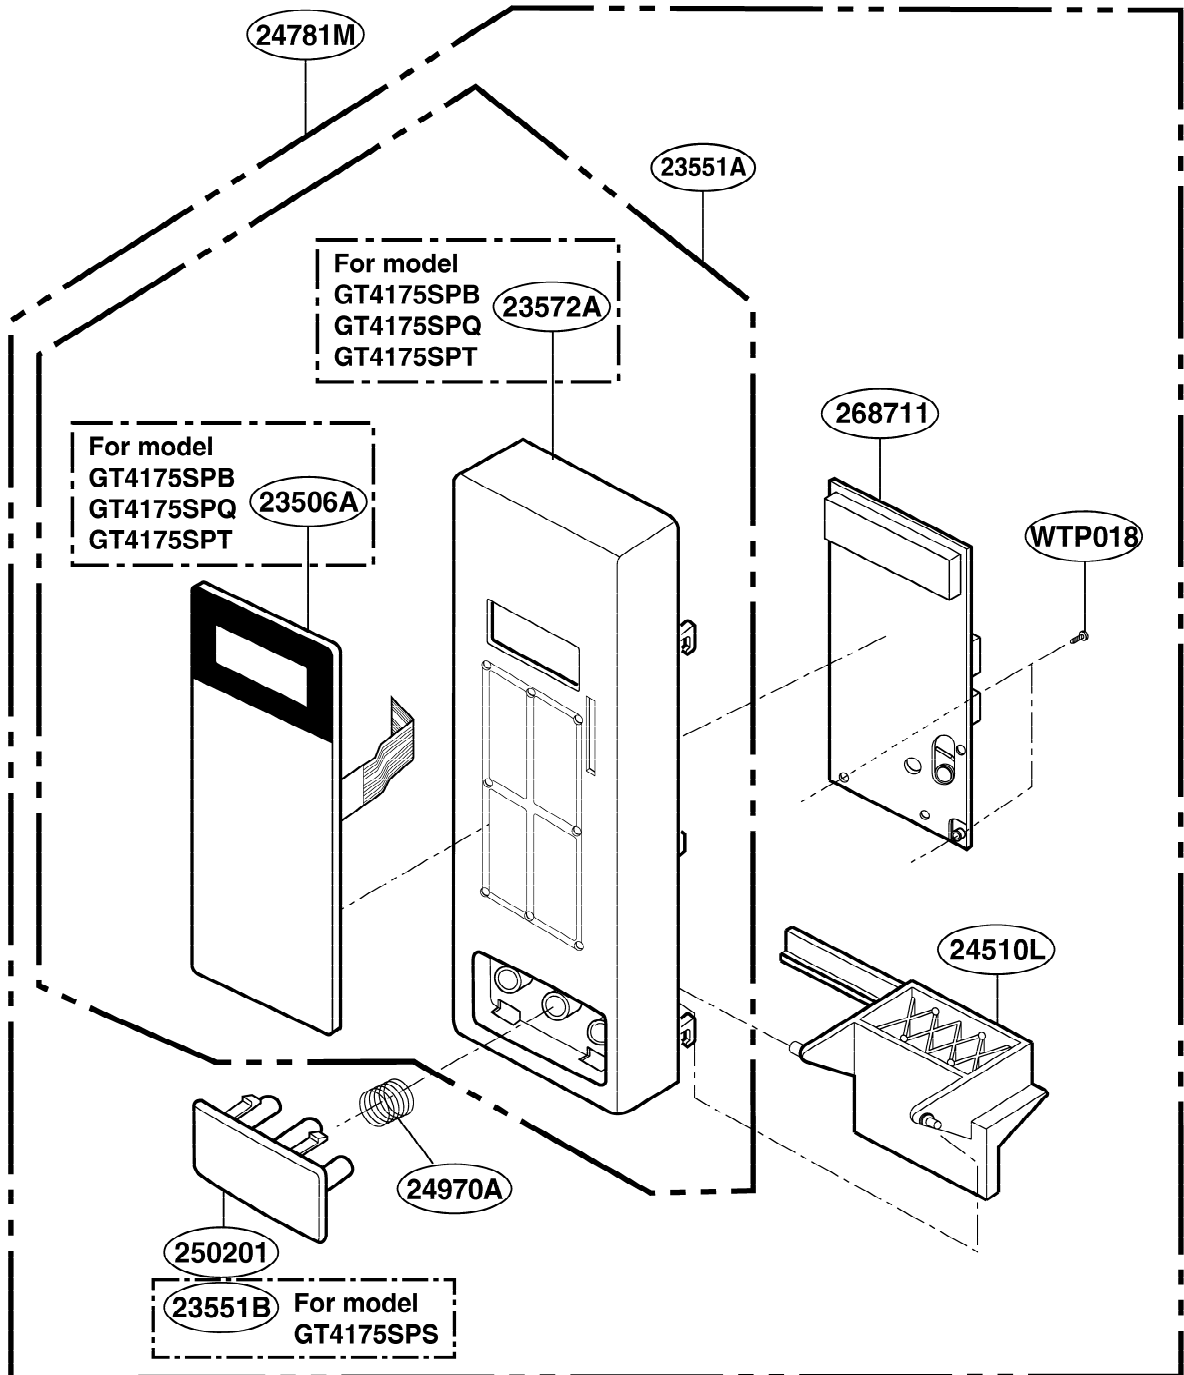

DOOR PARTS

[Find Your WHIRLPOOL Microwave Parts - Select From 1350 Models](#)

----- Manual continues below -----

EXPLODED VIEW

INTRODUCTION

Model : GT4175SP

P/NO : 3828W5S4063

DOOR PARTS

CONTROL PANEL PARTS

OVEN CAVITY PARTS

LATCH BOARD PARTS

INTERIOR PARTS (I)

Model: GT4175SPQ-0
GT4175SPB-0
GT4175SPT-0
GT4175SPS-0

Check the rating label of **Model** and order SVC parts according to the **Model No. E.C.N.**

* Check the Rating
Model No. E.C.N.

* Check the Rating
Model No. E.C.N.

* Check the Rating
Model No. E.C.N.

* Check the Rating
Model No. E.C.N.

INTERIOR PARTS (II)

Model: GT4175SPQ-1
GT4175SPB-1
GT4175SPT-1
GT4175SPS-1

Check the rating label of **Model** and order SVC parts according to the **Model No. E.C.N.**

BASE PLATE PARTS

SENSOR PARTS