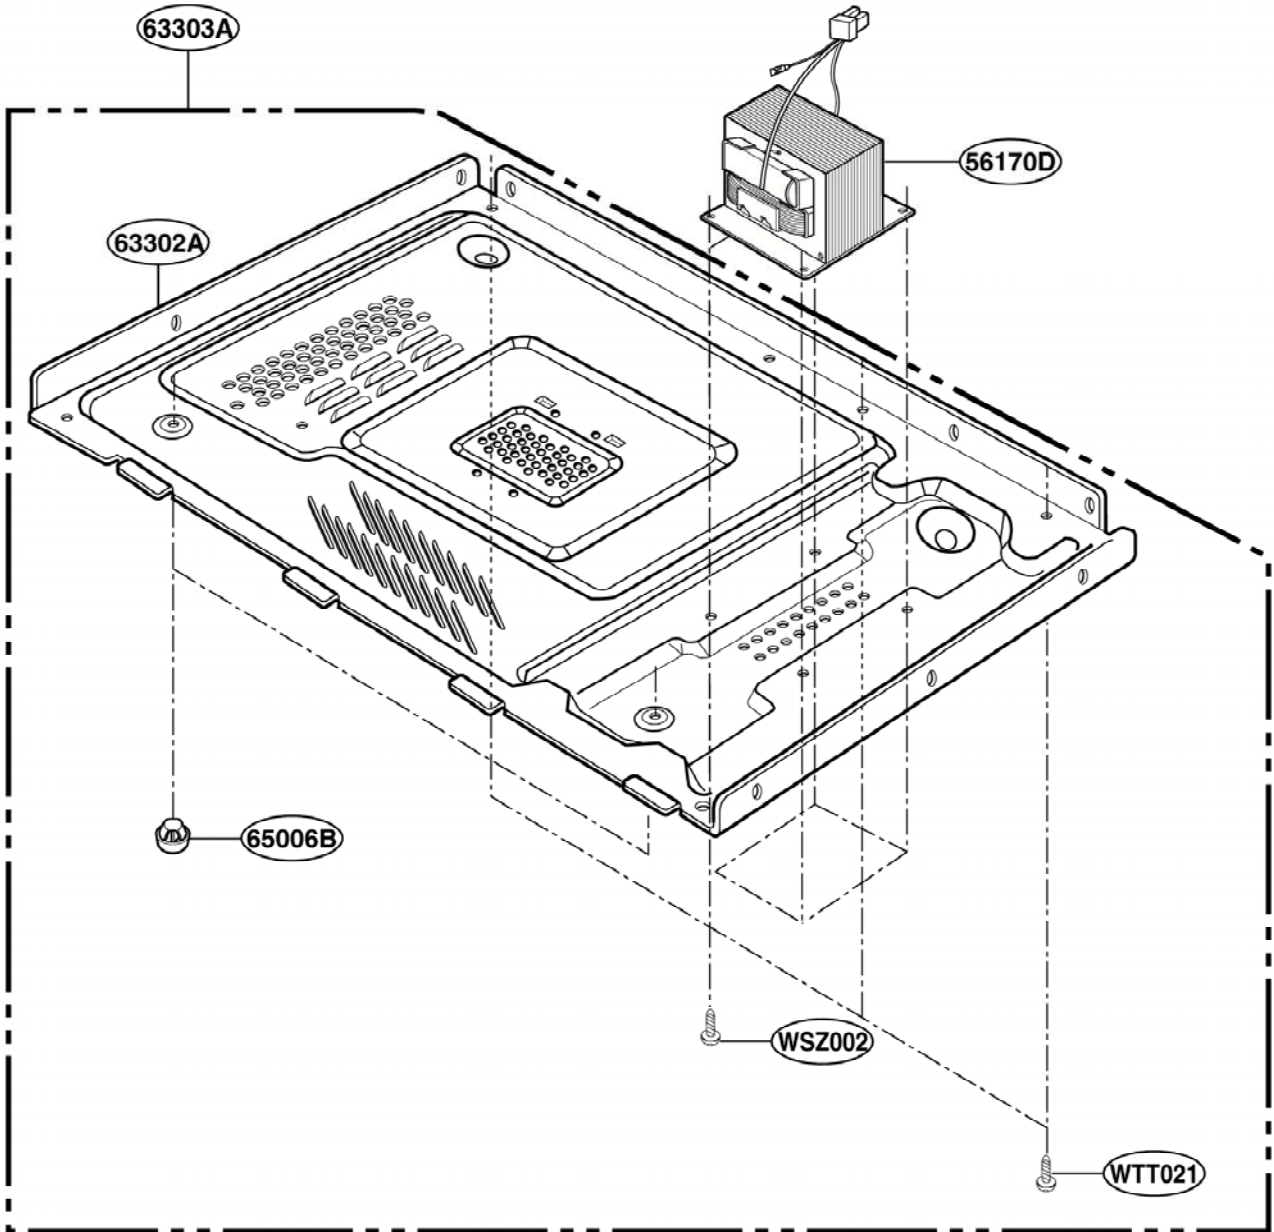

DOOR PARTS

[Find Your WHIRLPOOL Microwave Parts - Select From 1350 Models](#)

----- Manual continues below -----

EXPLODED VIEW

INTRODUCTION

Model : GT4175SP

P/NO : 3828W5S4063

DOOR PARTS

CONTROL PANEL PARTS

OVEN CAVITY PARTS

LATCH BOARD PARTS

INTERIOR PARTS (I)

Model: GT4175SPQ-0
GT4175SPB-0
GT4175SPT-0
GT4175SPS-0

Check the rating label of **Model** and order SVC parts according to the **Model No. E.C.N.**

* Check the Rating
Model No. E.C.N.

* Check the Rating
Model No. E.C.N.

* Check the Rating
Model No. E.C.N.

* Check the Rating
Model No. E.C.N.

INTERIOR PARTS (II)

Model: GT4175SPQ-1
GT4175SPB-1
GT4175SPT-1
GT4175SPS-1

Check the rating label of **Model** and order SVC parts according to the **Model No. E.C.N.**

BASE PLATE PARTS

SENSOR PARTS