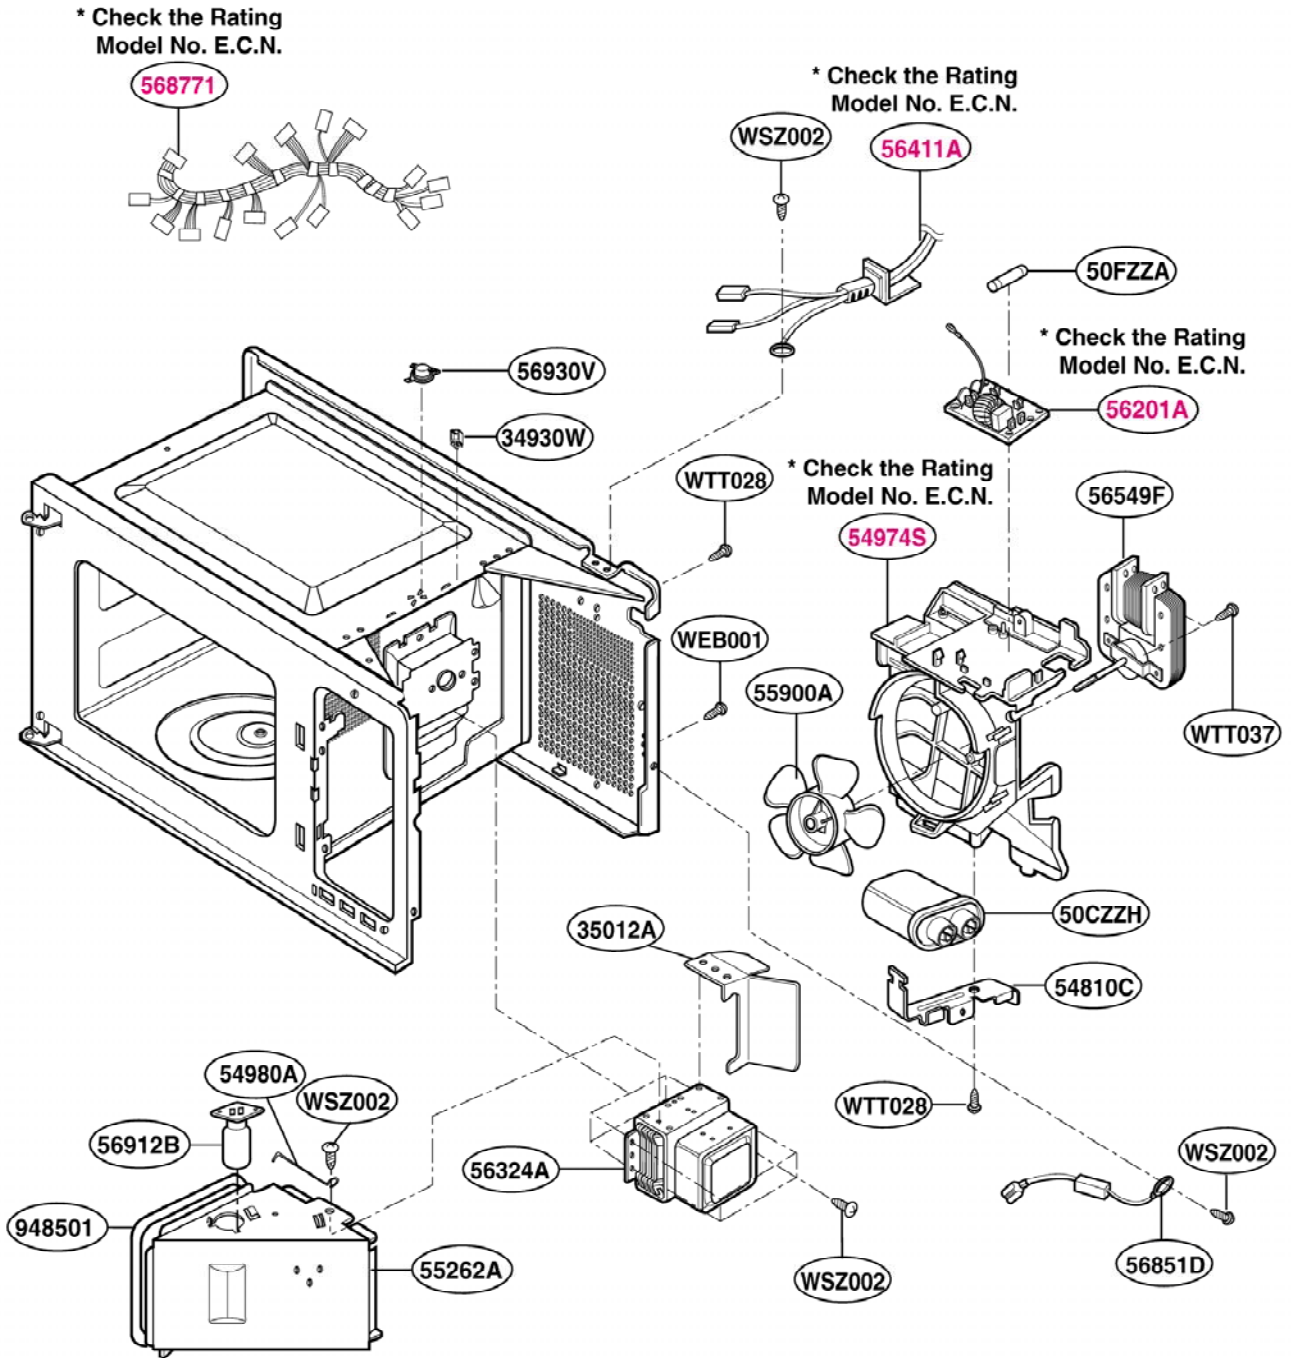

DOOR PARTS

[Find Your WHIRLPOOL Microwave Parts - Select From 1350 Models](#)

----- Manual continues below -----

EXPLODED VIEW

INTRODUCTION

Model : GT4175SP

P/NO : 3828W5S4063

DOOR PARTS

CONTROL PANEL PARTS

OVEN CAVITY PARTS

LATCH BOARD PARTS

INTERIOR PARTS (I)

Model: GT4175SPQ-0
GT4175SPB-0
GT4175SPT-0
GT4175SPS-0

Check the rating label of **Model** and order SVC parts according to the **Model No. E.C.N.**

* Check the Rating
Model No. E.C.N.

* Check the Rating
Model No. E.C.N.

* Check the Rating
Model No. E.C.N.

* Check the Rating
Model No. E.C.N.

INTERIOR PARTS (II)

Model: GT4175SPQ-1
GT4175SPB-1
GT4175SPT-1
GT4175SPS-1

Check the rating label of **Model** and order SVC parts according to the **Model No. E.C.N.**

BASE PLATE PARTS

SENSOR PARTS