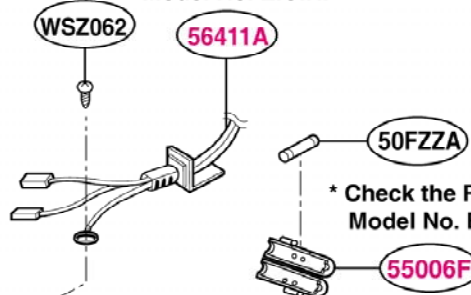

DOOR PARTS

[Find Your WHIRLPOOL Microwave Parts - Select From 1350 Models](#)

----- Manual continues below -----

EXPLODED VIEW

INTRODUCTION

Model : GT4175SP

P/NO : 3828W5S4063

DOOR PARTS

CONTROL PANEL PARTS

OVEN CAVITY PARTS

LATCH BOARD PARTS

INTERIOR PARTS (I)

Model: GT4175SPQ-0
GT4175SPB-0
GT4175SPT-0
GT4175SPS-0

Check the rating label of **Model** and order SVC parts according to the **Model No. E.C.N.**

* Check the Rating
Model No. E.C.N.

* Check the Rating
Model No. E.C.N.

* Check the Rating
Model No. E.C.N.

* Check the Rating
Model No. E.C.N.

INTERIOR PARTS (II)

Model: GT4175SPQ-1
GT4175SPB-1
GT4175SPT-1
GT4175SPS-1

Check the rating label of **Model** and order SVC parts according to the **Model No. E.C.N.**

BASE PLATE PARTS

SENSOR PARTS