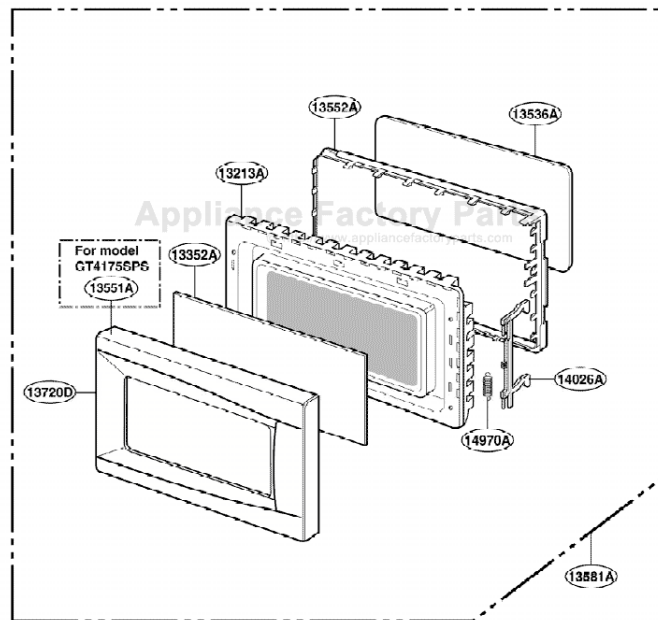

DOOR PARTS

[Find Your WHIRLPOOL Microwave Parts - Select From 1350 Models](#)

----- Manual continues below -----

EXPLODED VIEW

INTRODUCTION

Model : GT4175SP

P/NO : 3828W5S4063

DOOR PARTS

CONTROL PANEL PARTS

OVEN CAVITY PARTS

LATCH BOARD PARTS

INTERIOR PARTS (I)

Model: GT4175SPQ-0
GT4175SPB-0
GT4175SPT-0
GT4175SPS-0

Check the rating label of **Model** and order SVC parts according to the **Model No. E.C.N.**

Check the rating label of **Model** and order SVC parts according to the **Model No. E.C.N.**

BASE PLATE PARTS

SENSOR PARTS