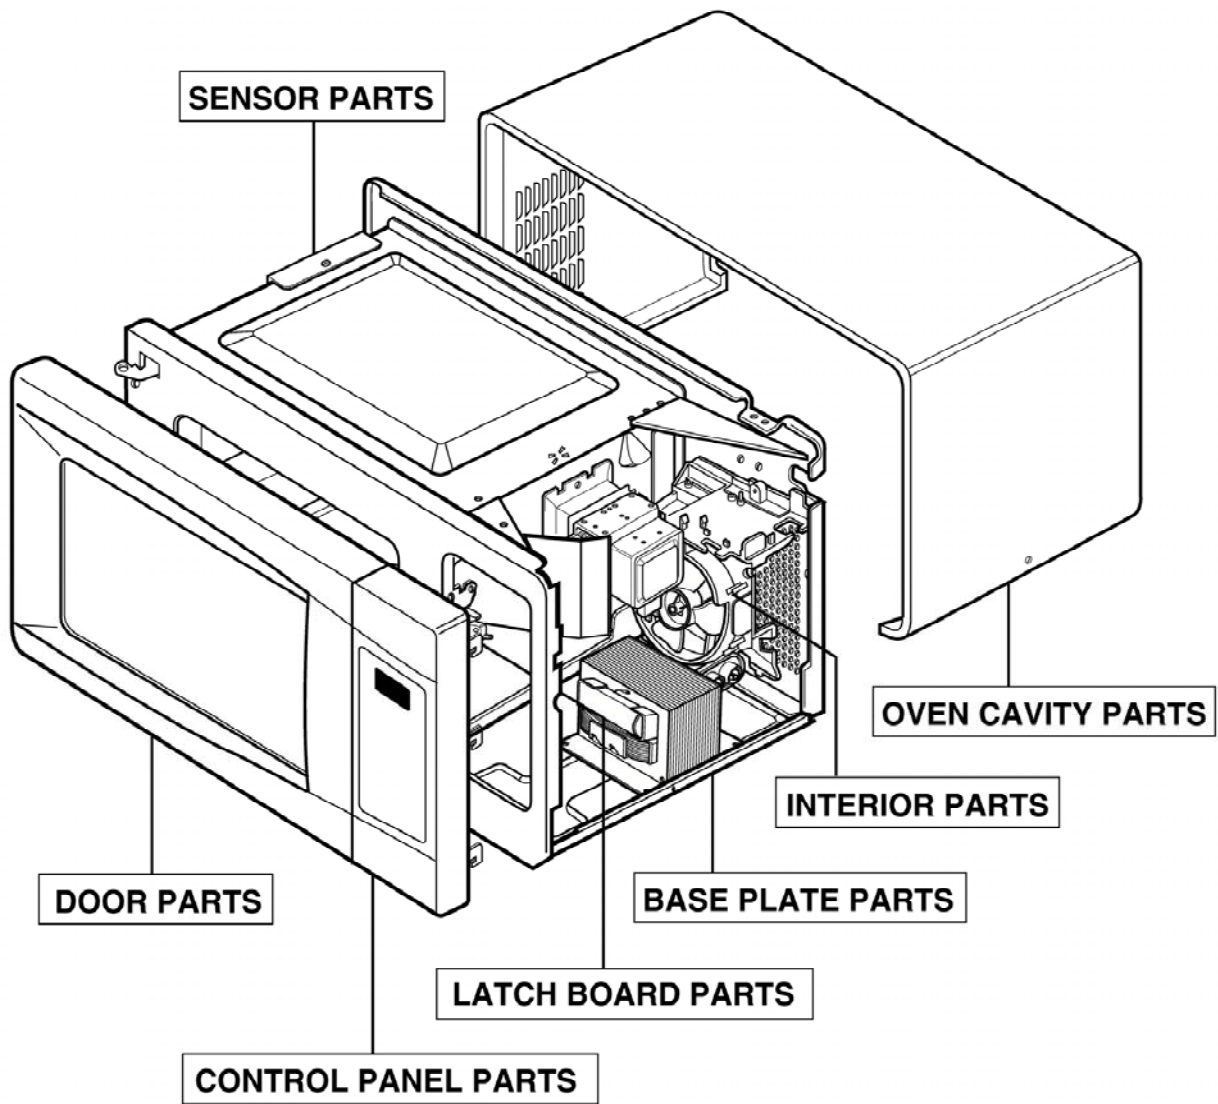

DOOR PARTS

[Find Your WHIRLPOOL Microwave Parts - Select From 1350 Models](#)

----- Manual continues below -----

EXPLODED VIEW

INTRODUCTION

Model : GT4175SP

P/NO : 3828W5S4063

DOOR PARTS

CONTROL PANEL PARTS

OVEN CAVITY PARTS

LATCH BOARD PARTS

INTERIOR PARTS (I)

Model: GT4175SPQ-0
GT4175SPB-0
GT4175SPT-0
GT4175SPS-0

Check the rating label of **Model** and order SVC parts according to the **Model No. E.C.N.**

* Check the Rating
Model No. E.C.N.

* Check the Rating
Model No. E.C.N.

* Check the Rating
Model No. E.C.N.

* Check the Rating
Model No. E.C.N.

INTERIOR PARTS (II)

Model: GT4175SPQ-1
GT4175SPB-1
GT4175SPT-1
GT4175SPS-1

Check the rating label of **Model** and order SVC parts according to the **Model No. E.C.N.**

BASE PLATE PARTS

SENSOR PARTS