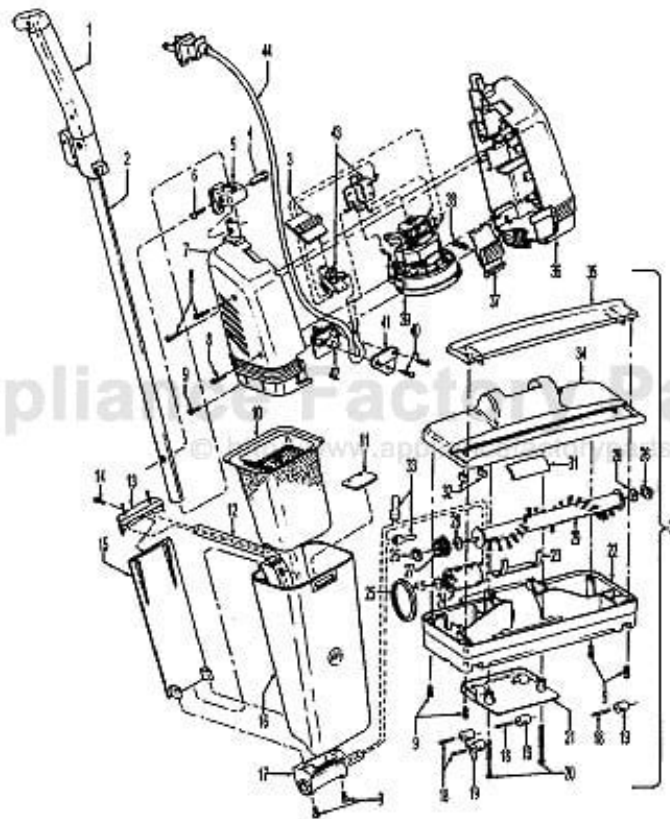

This Owner's Manual is provided and hosted by [Appliance Factory Parts](#).

HOOVER S2203 Owner's Manual

[Shop genuine replacement parts for HOOVER S2203](#)

[Find Your HOOVER Vacuum Cleaner Parts - Select From 1456 Models](#)

----- Manual continues below -----

Ref. No.	Part No.	Description	Ref. No.	Part No.	Description
1	59139222	Handle Assembly	24	59139230	Agitator Motor
2	59139246	Pipe	25	59139232	Belt
3	59139240	Switch Button	26	59139228	Agitator Bearing (2)
4	59139224	Pipe Screw	27		Pulley
5	59139252	Hook	28		Washer
6	59139223	Pipe Screw	29	59139227	Agitator Assm. (Inc. items 26,27,28)
7	59139239	Housing - RH	30	59139237	Dirt Cup/ Nozzle Assm. (Inc. it. 11 thru 35)
8	59139209	Screw	31	59139244	Seal
9	59139209	Screw	32		Rubber Block
10	59139219	Filter	33	12227	Insulated Terminal
11		Delivery Valve	34		Agitator Housing
12		Lead Wire Assembly	35	59139259	Agitator Housing Lens
13		Terminal Holder		59139260	Foam Seal (Lens)
14		Screw	36	59139238	Housing - LH
15		Separator	37	59139241	Dirt Cup Latch
16	59139237	Dirt Cup/ Nozzle Assm. (Inc. items 11 thru 35)	38	59139242	Latch Spring
17		Filter Frame	39	59139220	Fan Motor
18	59139234	Roller Shaft	40		Screw
19	59139233	Roller	41	59139249	Cord Holder (A)
20		Screw	42	59139250	Cord Holder (B)
21		Bottom Cover	43	59139226	PCB Assembly
22		Bottom Plate	44	59139251	Cord Assembly
23	59139245	Seal	45	59139275	Motor Pulley
				56512170	Owner Manual
				59139216	Carton