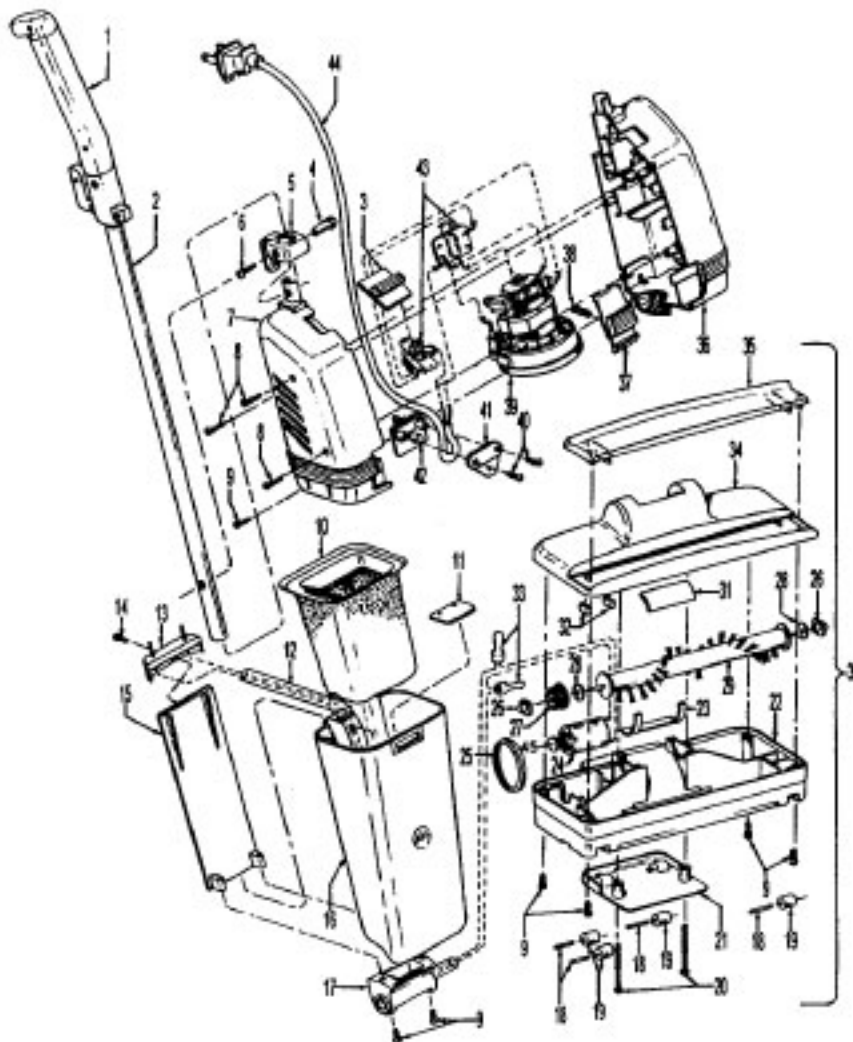

This Owner's Manual is provided and hosted by [Appliance Factory Parts](#).

HOOVER S2203 Owner's Manual

[Shop genuine replacement parts for HOOVER S2203](#)

[Find Your HOOVER Vacuum Cleaner Parts - Select From 1456 Models](#)

----- Manual continues below -----

Ref. No.	Part No.	Description	Ref. No.	Part No.	Description
1	59139222	Handle Assembly	24	59139230	Agitator Motor
2	59139246	Pipe	25	59139232	Belt
3	59139240	Switch Button	26	59139228	Agitator Bearing (2)
4	59139224	Pipe Screw	27		Pulley
5	59139252	Hook	28		Washer
6	59139223	Pipe Screw	29	59139227	Agitator Assm. (Inc. items 26,27,28)
7	59139239	Housing - RH	30	59139237	Dirt Cup/ Nozzle Assm. (Inc. it. 11 thru 35)
8	59139209	Screw	31	59139244	Seal
9	59139209	Screw	32		Rubber Block
10	59139219	Filter	33	12227	Insulated Terminal
11		Delivery Valve	34		Agitator Housing
12		Lead Wire Assembly	35	59139259	Agitator Housing Lens
13		Terminal Holder		59139260	Foam Seal (Lens)
14		Screw	36	59139238	Housing - LH
15		Separator	37	59139241	Dirt Cup Latch
16	59139237	Dirt Cup/ Nozzle Assm. (Inc. items 11 thru 35)	38	59139242	Latch Spring
17		Filter Frame	39	59139220	Fan Motor
18	59139234	Roller Shaft	40		Screw
19	59139233	Roller	41	59139249	Cord Holder (A)
20		Screw	42	59139250	Cord Holder (B)
21		Bottom Cover	43	59139226	PCB Assembly
22		Bottom Plate	44	59139251	Cord Assembly
23	59139245	Seal	45	59139275	Motor Pulley
				56512170	Owner Manual
				59139216	Carton