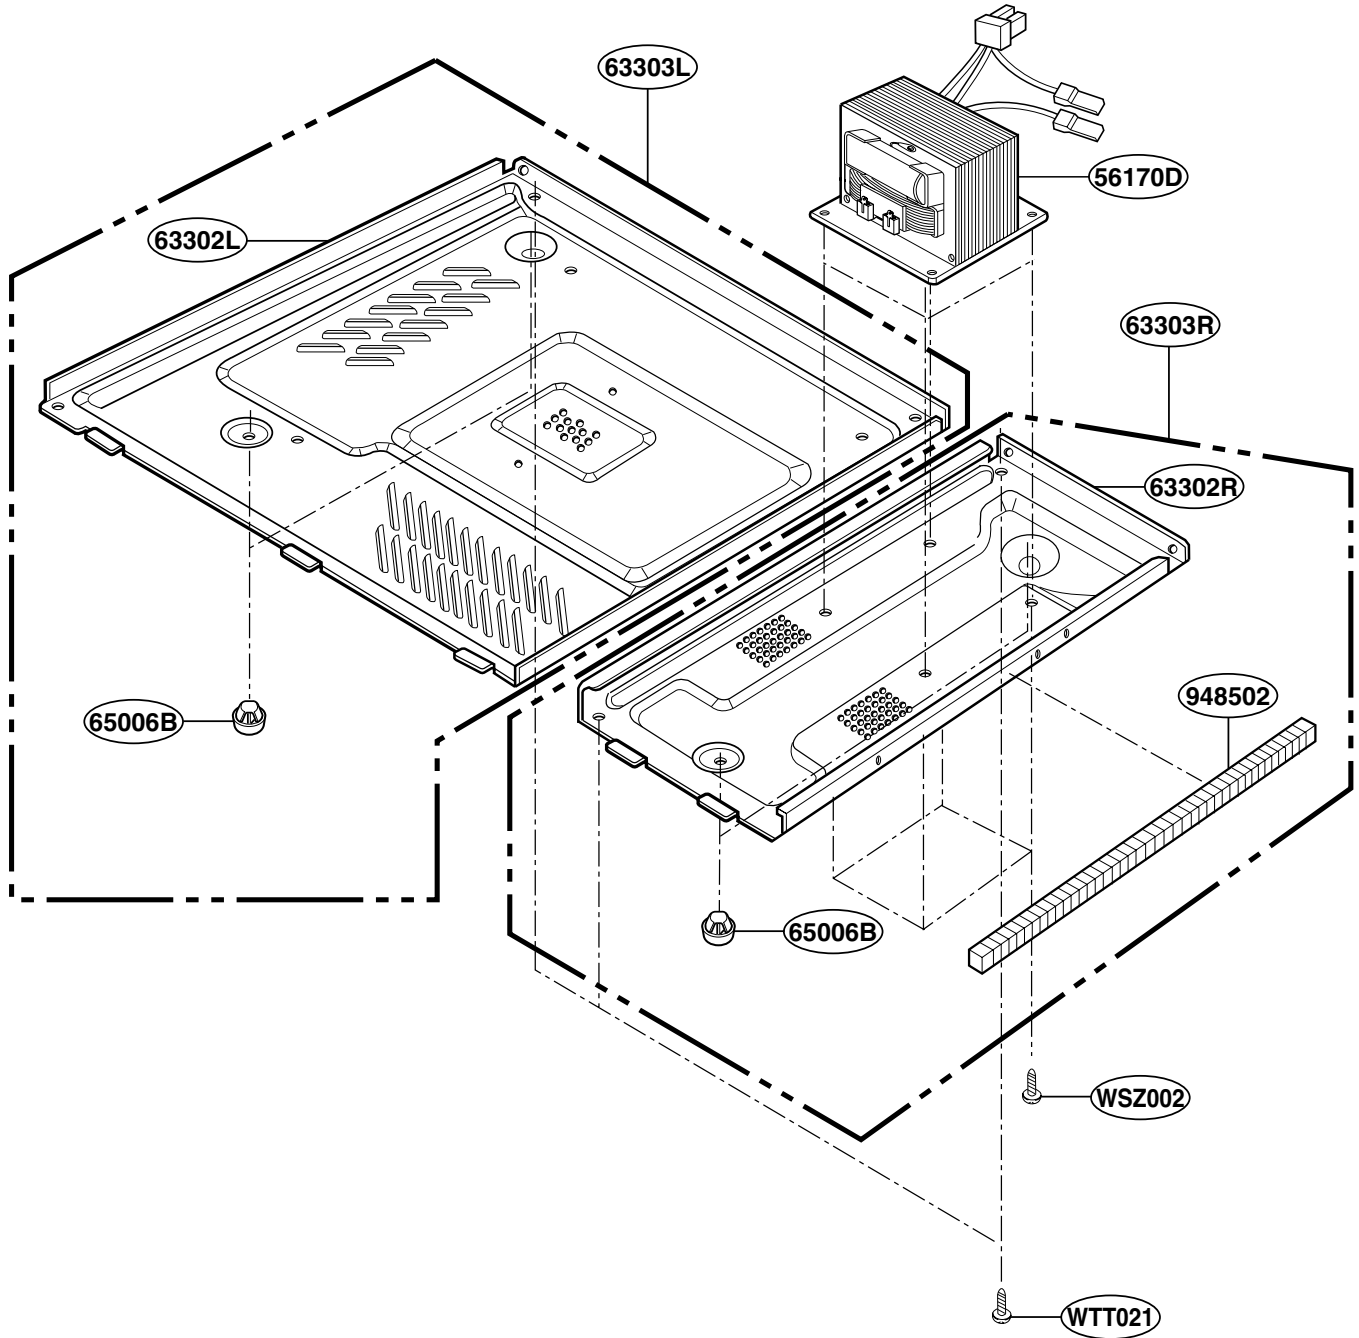

EXPLODED VIEW

INTRODUCTION

MODEL: CPLMB186
PLMB186

DOOR PARTS

For model: CPLMB186
PLMB186

CONTROLLER PARTS

For model: CPLMB186
PLMB186

OVEN CAVITY PARTS

For model: CPLMB186
PLMB186

LATCH BOARD PARTS

For model: CPLMB186
PLMB186

INTERIOR PARTS

For model: CPLMB186
PLMB186

BASE PLATE PARTS

For model: CPLMB186
PLMB186

SENSOR PARTS

For model: CPLMB186
PLMB186