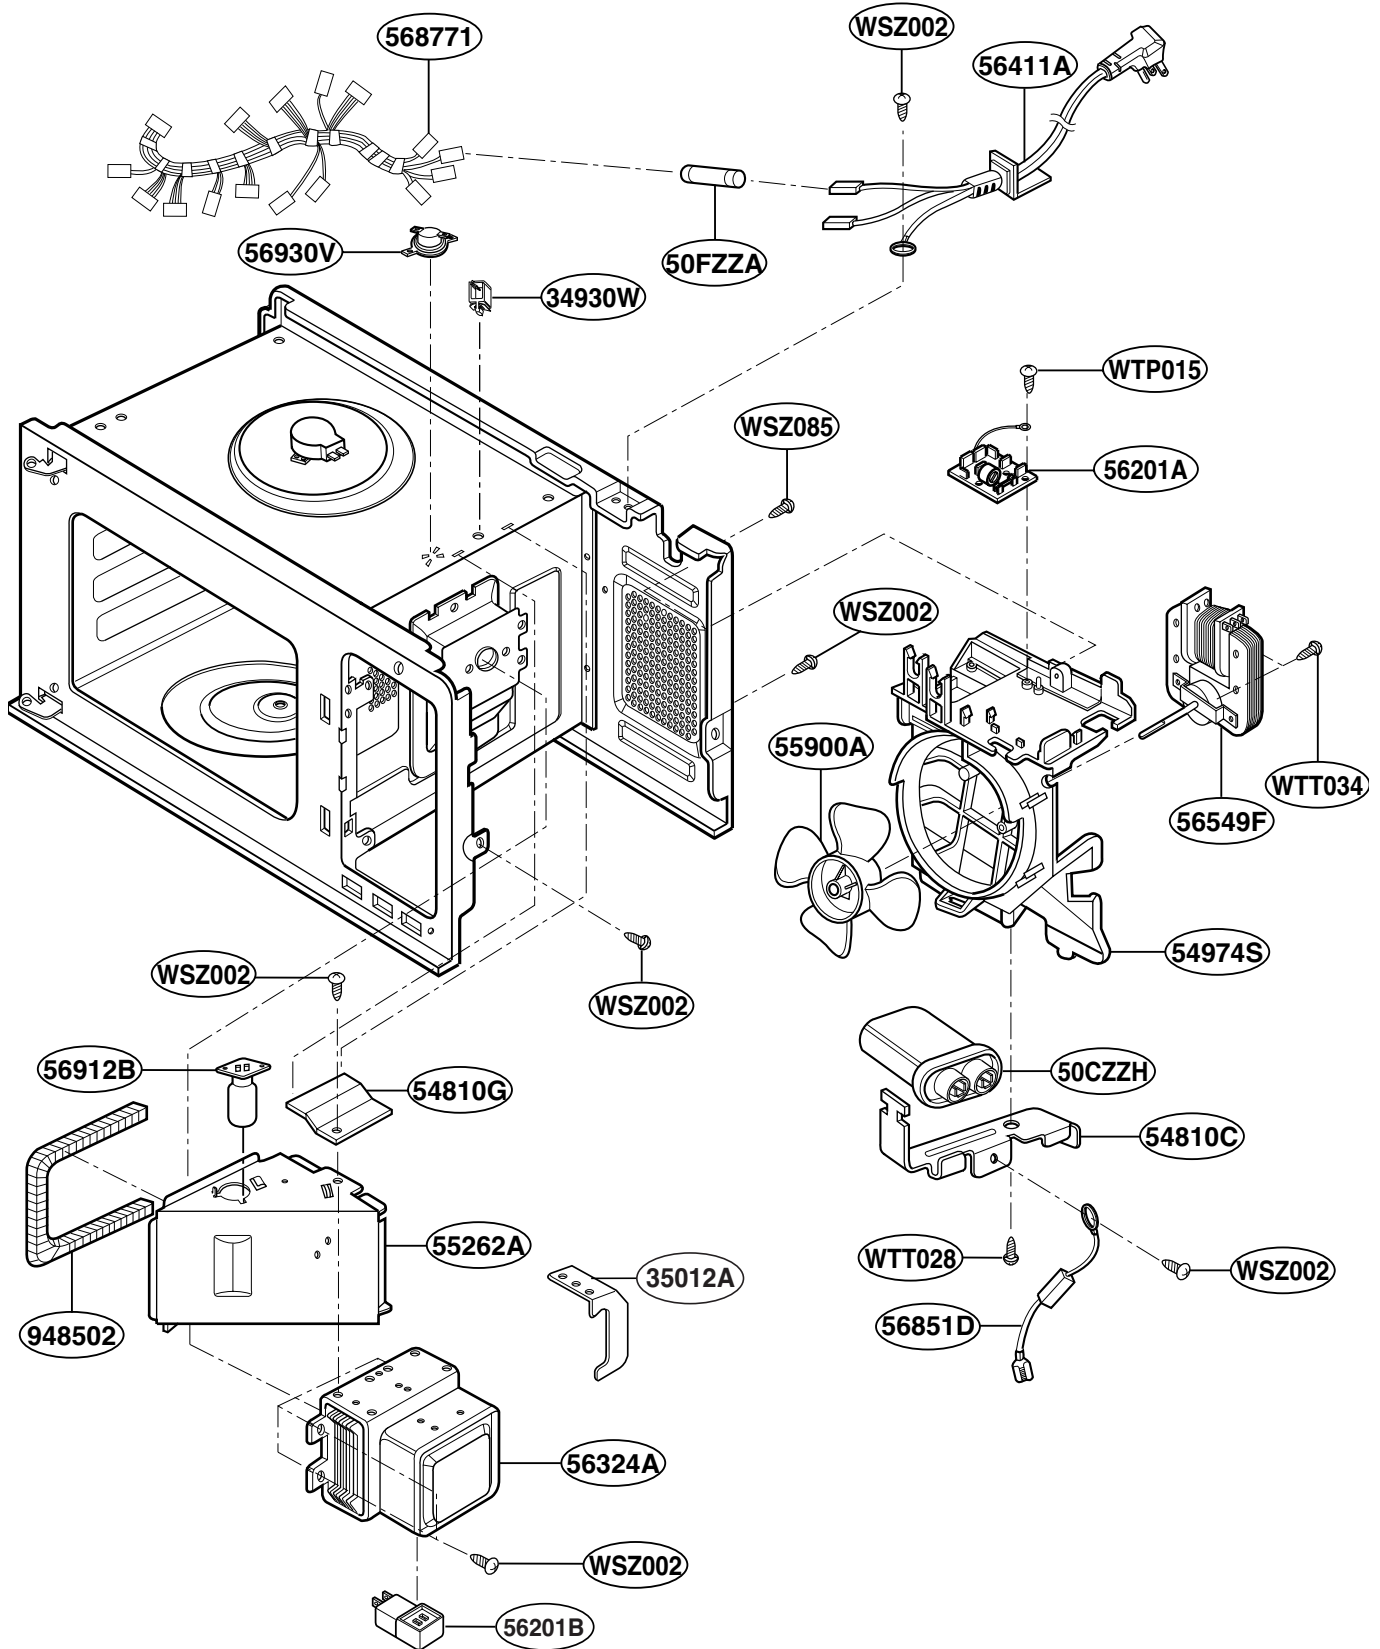

EXPLODED VIEW

INTRODUCTION

MODEL: CPLMB186
PLMB186

DOOR PARTS

For model: CPLMB186
PLMB186

CONTROLLER PARTS

For model: CPLMB186
PLMB186

OVEN CAVITY PARTS

For model: CPLMB186
PLMB186

LATCH BOARD PARTS

For model: CPLMB186
PLMB186

INTERIOR PARTS

For model: CPLMB186
PLMB186

BASE PLATE PARTS

For model: CPLMB186
PLMB186

SENSOR PARTS

For model: CPLMB186
PLMB186