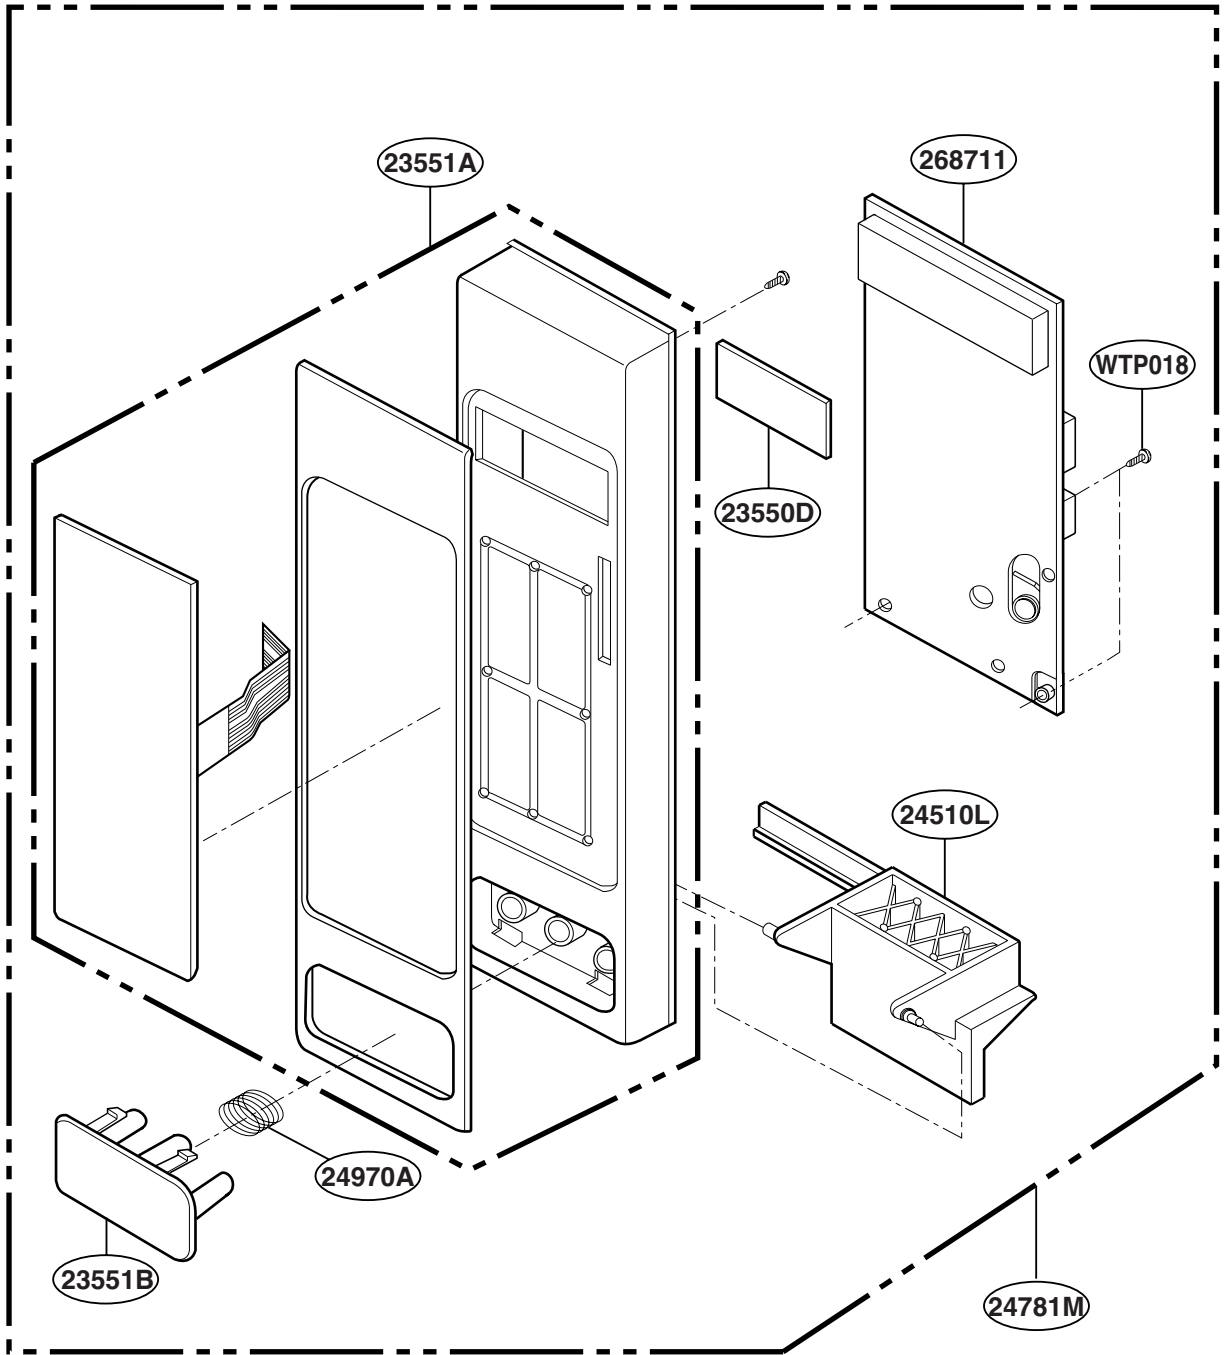

EXPLODED VIEW

INTRODUCTION

MODEL: CPLMB186
PLMB186

DOOR PARTS

For model: CPLMB186
PLMB186

CONTROLLER PARTS

For model: CPLMB186
PLMB186

OVEN CAVITY PARTS

For model: CPLMB186
PLMB186

LATCH BOARD PARTS

For model: CPLMB186
PLMB186

INTERIOR PARTS

For model: CPLMB186
PLMB186

BASE PLATE PARTS

For model: CPLMB186
PLMB186

SENSOR PARTS

For model: CPLMB186
PLMB186