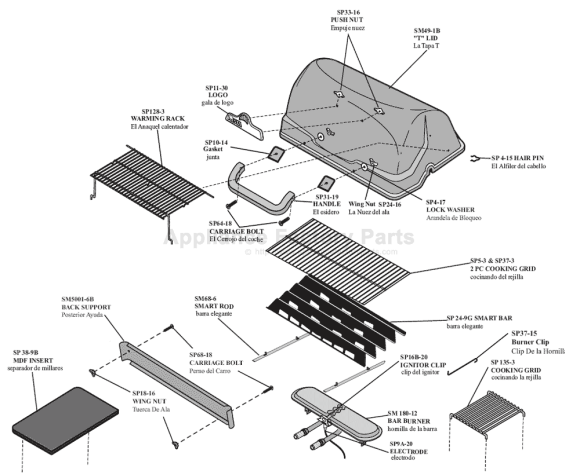

# Fiesta EZT34550-B302 Owner's Manual

[Shop genuine replacement parts for Fiesta  
EZT34550-B302](#)

[Find Your Fiesta Grill Parts - Select From 625 Models](#)

----- Manual continues below -----

Models: 4000, 4008

- |         |           |       |                               |
|---------|-----------|-------|-------------------------------|
| 1.....  | R-028540  | ..... | Cord & Plug Assembly          |
| 2.....  | R-230324  | ..... | Grommet                       |
| 3.....  | R-133716  | ..... | Handle Stop Plate             |
| 4.....  | R-133735  | ..... | Latch                         |
| 5.....  | R-259316  | ..... | Cord Hook, lower              |
| 6.....  | R-259318  | ..... | Cord Hook, upper              |
| 7.....  | R-2854270 | ..... | Nozzle Gasket                 |
| 8.....  | R-2857040 | ..... | Handle Fork                   |
| 9.....  | R-380261  | ..... | Shaft Extension               |
| 10..... | R-608005  | ..... | Fan                           |
| 11..... | R-611101  | ..... | Axle Stud                     |
| 12..... | R-322305  | ..... | Strain Relief, flex type      |
| 13..... | R-8012018 | ..... | Bumper, burgundy              |
| 14..... | R-133715  | ..... | Adjuster Release              |
| 15..... | R-701698  | ..... | Adjust-O-Rite Plate, burgundy |
| 16..... | R-670844  | ..... | Cord Clip                     |
| 17..... | R-671705  | ..... | Wheel                         |
| 18..... | R-672260  | ..... | Belt                          |
| 19..... | R-672270  | ..... | Nozzle Guard                  |