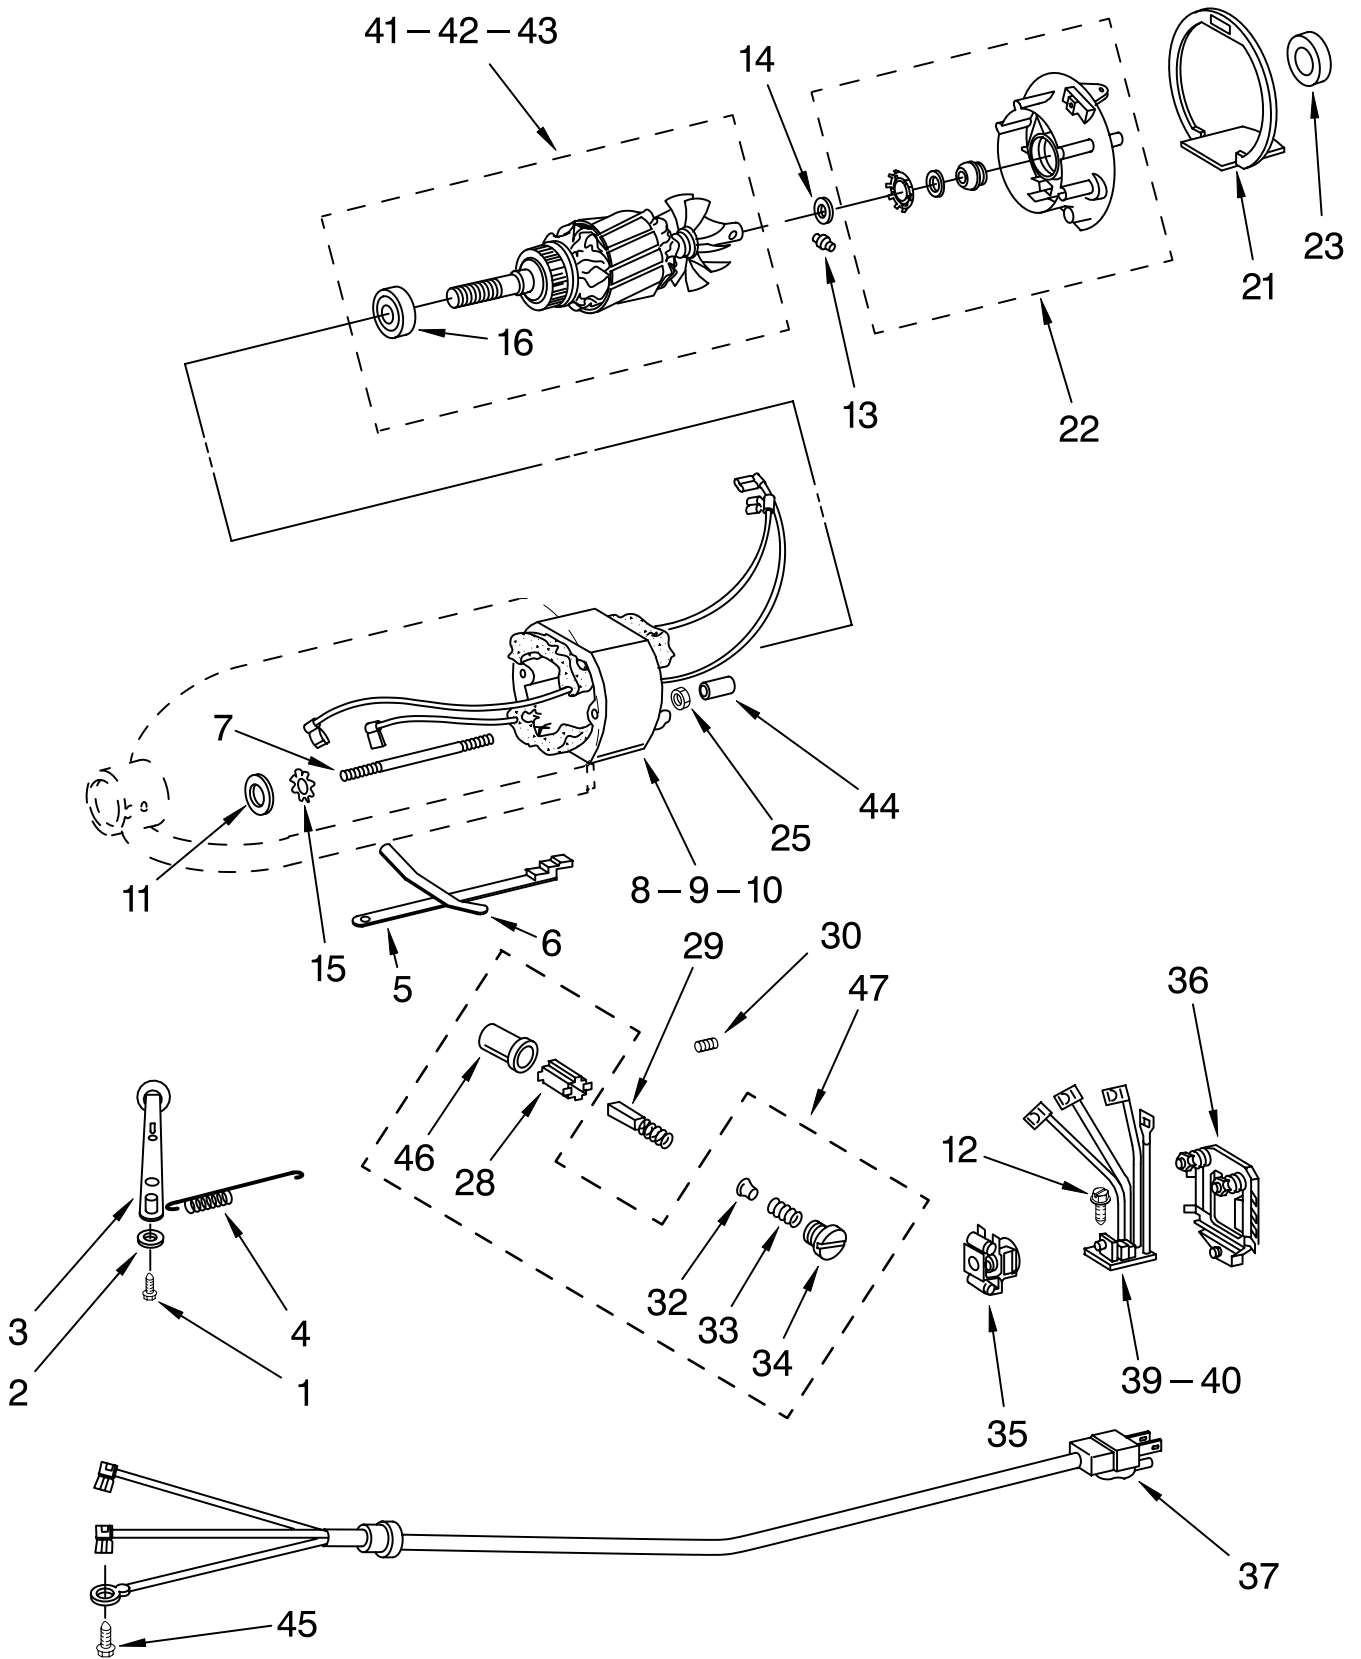

MOTOR AND CONTROL PARTS

For Models: KSM90, KSM103, & KSM110

FOR ORDERING INFORMATION REFER TO PARTS PRICE LIST

MOTOR AND CONTROL PARTS

For Models: KSM90, KSM103, & KSM110

Illus. No.	Part No.	DESCRIPTION	Illus. No.	Part No.	DESCRIPTION	Illus. No.	Part No.	DESCRIPTION
1	110679	Screw, Pivot	35	17830	Governor Assembly	OPTIONAL PARTS		
2	116241	Washer, Spring	36	240904-2	Control Plate	OPTIONAL ATTACHMENTS, ACCESSORIES AND SERVICE ITEMS		
3		Switch Lever And Stud	37		Assembly Cord & Plug White			
	3184193	Black		9701025	United States			
	3184194	Storm Grey		9702318	International			
	3184195	Buff		9704389	Swiss			
4	3183680	Spring, Control Plate		9702314	United Kingdom			
	3183690	International		9702368	Australia			
5	3184176	Speed Link & Cam			Black			
6	4162035	Spring, Flat		9701026	United States			
7	240769	Screw, Stator		9702319	International			
8	9702695	Field Assembly (Must Use With Item # 41) 120 Volts		9704390	Swiss			
9	9701670	Field Assembly (International) (Must Use With Illus. 42) (230 Volts)		9702315	United Kingdom			
10	4176217	Field Assembly (Japan) (Must use with Item 13) (100 Volts)	39	9706595	Phase Control Board (120 Volt)	4164839		Speed Disc (Service Tool)
11	9704324	Washer, Bearing	40	9706596	Phase Control Board (230 Volt)	4160588		Grease, Planetary
12	3400402	Screw, Self Tapping 4-40 X 5/16" Phil. Pan Hd. Type TT	41	9708315	Armature & Bearing (120 V.) Domestic & Taiwan) (Must use with Illus. 8)	4164778		Mixer Attachment Pak (Includes Food Grinder (FG-A), Food Strainer (FVSP), And Vegetable Slicer, (RVS-A) (FPP-A)
13	16998	Stud, Governor Drive	42	9708316	Armature & Bearing (230 Volt) (Must use with Item 9)	4164749		Food Grinder (FG-A)
14	3180162	Washer, Spacing	43	9708314	Armature & Bearing (Japan) (Must Use with Item 10)	4164751		Grain Mill (GM-A)
15	3400900	Washer	44	4162634	Sleeve, Motor Stud	4164768		Pasta Maker And Food Grinder (Includes SNP Pasta Maker Plates) (SN/FG-A)
16	9708320	Ball Bearing	45	3184609	Screw, Ground Tapping (10-24 X 1/4") Phil.	4164775		Fruit/Vegetable Strainer Parts (Use With FG-A Model Only) (FVSP)
21	240775-1	Seal, End	46	3179908	Housing, Brush Holder	4164750		Rotor Slicer/Shredder (With 4 Standard Cones) Fine Shredder, Coarse Shredder, Thick Slicer, And Thin Slicer (RVS-A)
	3184356	International	47	4162546	Brush Holder (Incls. Illus. 28, 32, 33, 34, & 46)	3177975		Pouring Shield (KPS2CL)
22	3180526	Bracket, Bearing Asm.				4164824		Pasta Maker Plates (SNP-A)
23	3180238	Washer, Felt				4164774		Fruit/Vegetable Strainer And Food Grinder (FVS/FG-A)
25	8533905	Nut, Machine Hex (10-24)				3180617		Cover, Decorative (Cotton Polyester)
28	240680	Insert, Brush Holder				4162838		Food Tray (FT)
29	9706416	Brush, Carbon				4164748		Juicer (JE)
30	9707926	Set Screw, 10-24 X 1/4" Hdls. Cup Pt				4164747		Can Opener (CO)
32	116286	Cap, Spring Seat				4164803		Sausage Stuffer Kit (SSA)
33	116287	Spring, Cap				3177924		Bowl Cover, Plastic Non-Sealing
34		Cap, Brush Holder				4163337		Bowl, Stainless With Handle
	3184212	Black				3180262		Bowl, 3 Qt. (KSM103 & KSM110)
	3184211	White				4162160		Bowl, Satin Stainless
	3184213	Almond Creme						

FOR ORDERING INFORMATION REFER TO PARTS PRICE LIST