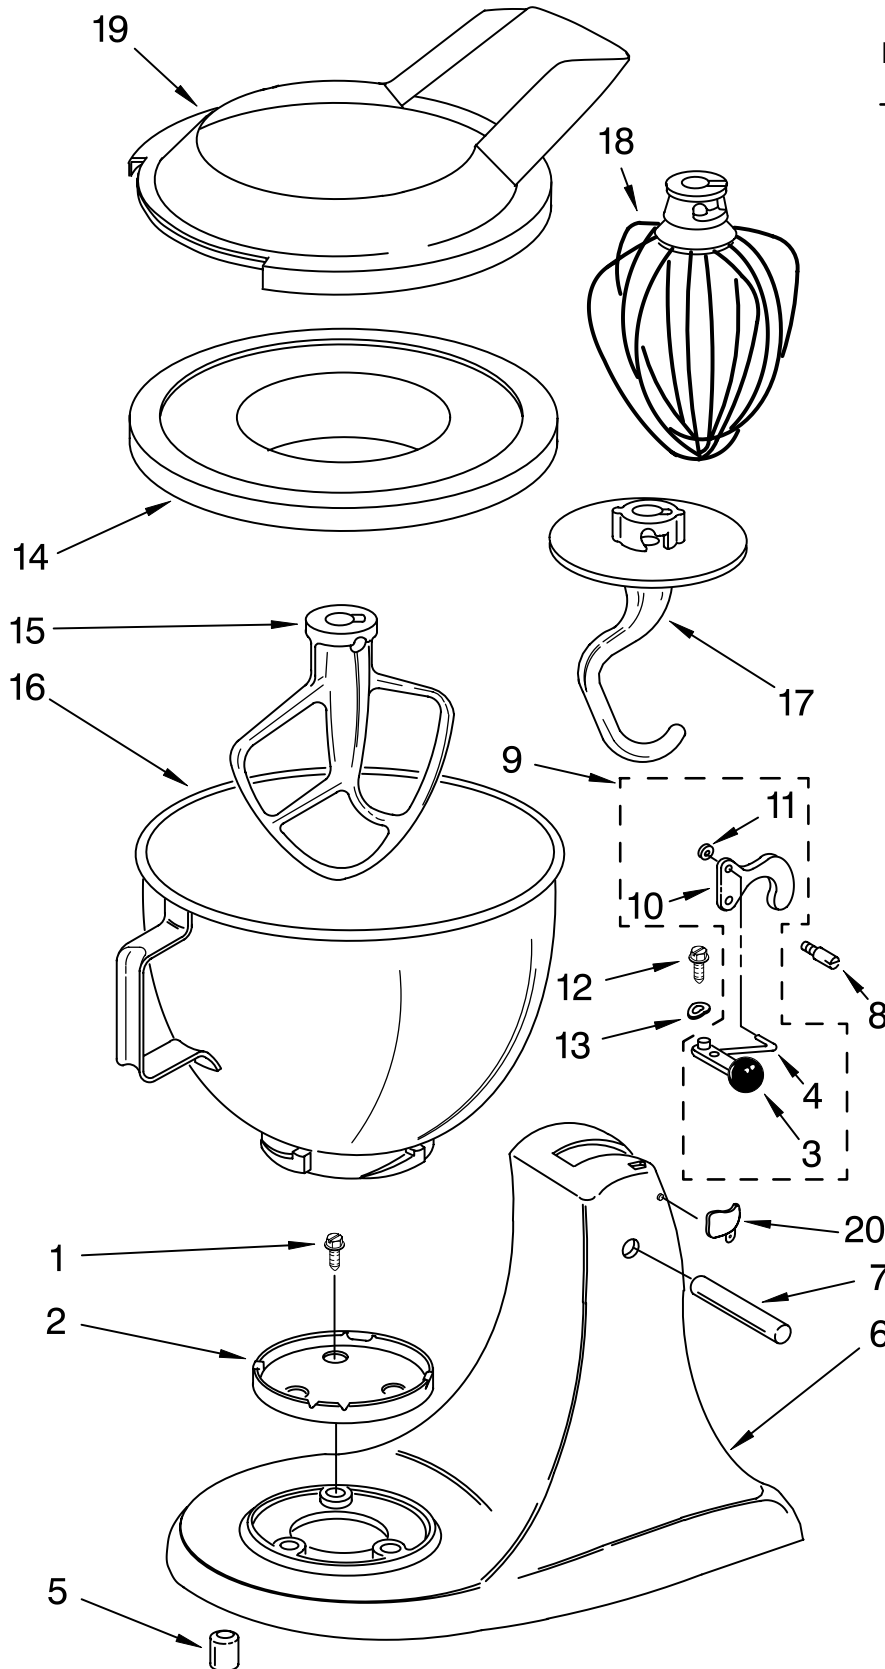

BASE AND PEDESTAL UNIT

For Models: KSM90, KSM103, & KSM110

Illus. No.	Part No.	DESCRIPTION
1	3400020	Screw 10-24 X 1/2" Phil. Flat Hd. Type F
2	4163032	Screw Cap Kit
3	4176024	Lever, Latch Black
	3184178	Black
4	242928-2	White (Storm Gray)
4	24450	Link, Latch
5	115792	Foot, Base
6	**	Pedestal
7	16910	Pin, Hinge
8	103993	Screw, Latch Bearing
9	24452-2	Latch, Link & Lever (Incls. Illus. 3, 4, 10 & 11)
	3184200	International
10	4162206	Latch
11	4159598	Washer
12	110679	Screw, Pivot
13	116241	Washer, Spring
14	4176018	Cover, Bowl
15	9707669	Beater, Flat
16	4163336	Bowl And Base (4 1/2 Qt.)
17	9707671	Dough Hook
18	9704329	Wire Whip
19	9706633	Pouring Shield
	4176452	Professional Mod. International
20	4176452	Head Lock (International)
	3184262	White
	3184264	Black

LITERATURE PARTS

	Guide, Use And Care
LIT9707917	United States
LIT9705170	(International)
LIT9705125	Japan
LIT8204542	Repair Parts List

FOR ORDERING INFORMATION REFER TO PARTS PRICE LIST