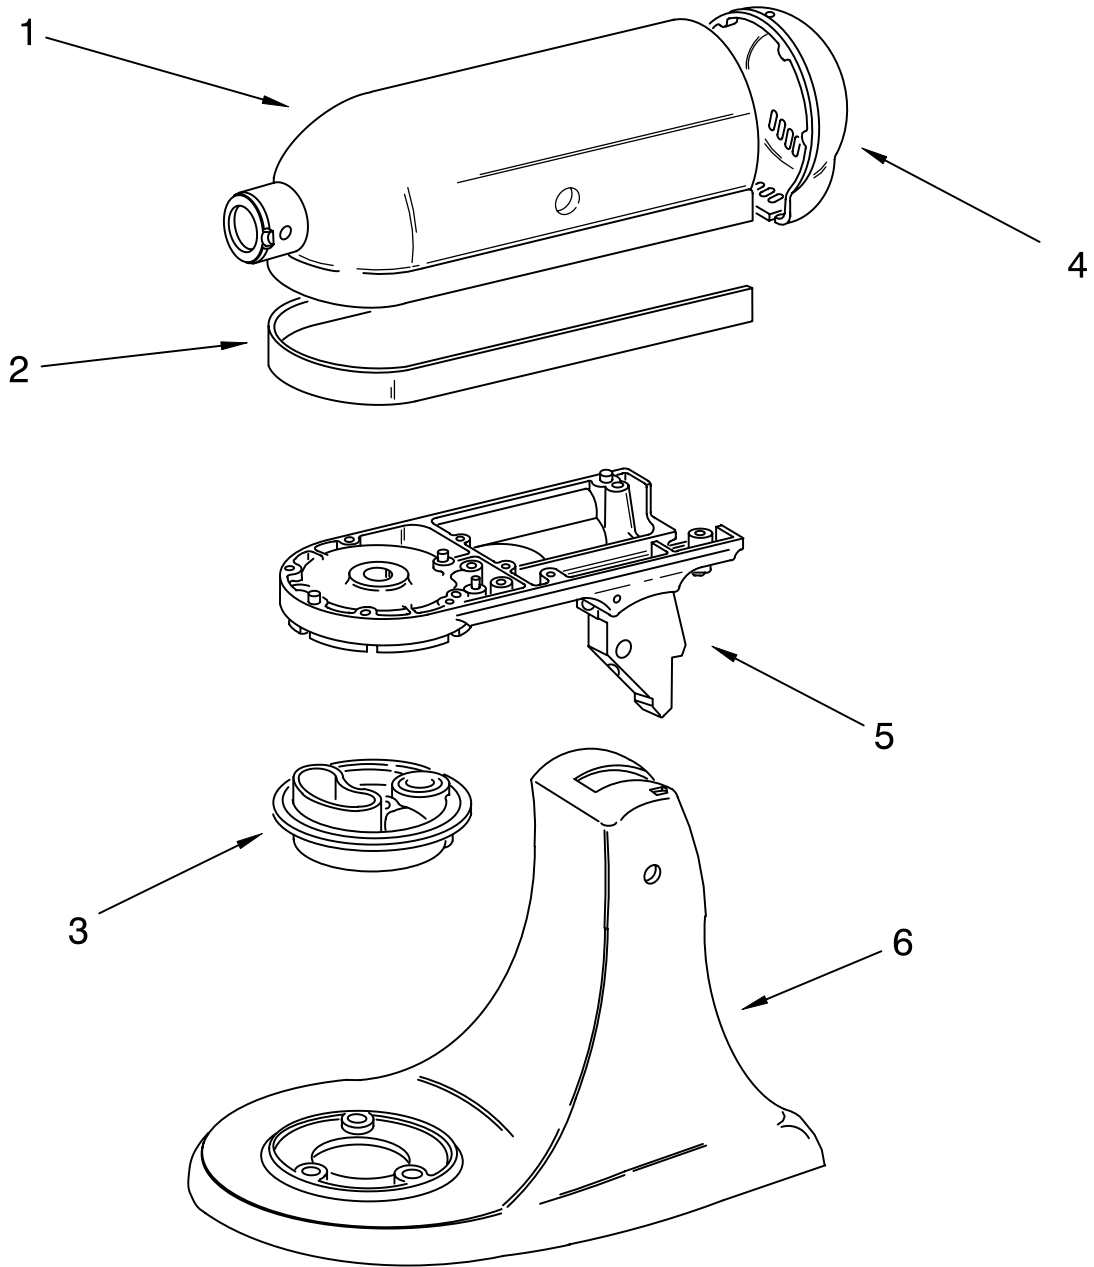

COLOR VARIATION PARTS

For Models: KSM90, KSM103, & KSM110

FOR ORDERING INFORMATION REFER TO PARTS PRICE LIST