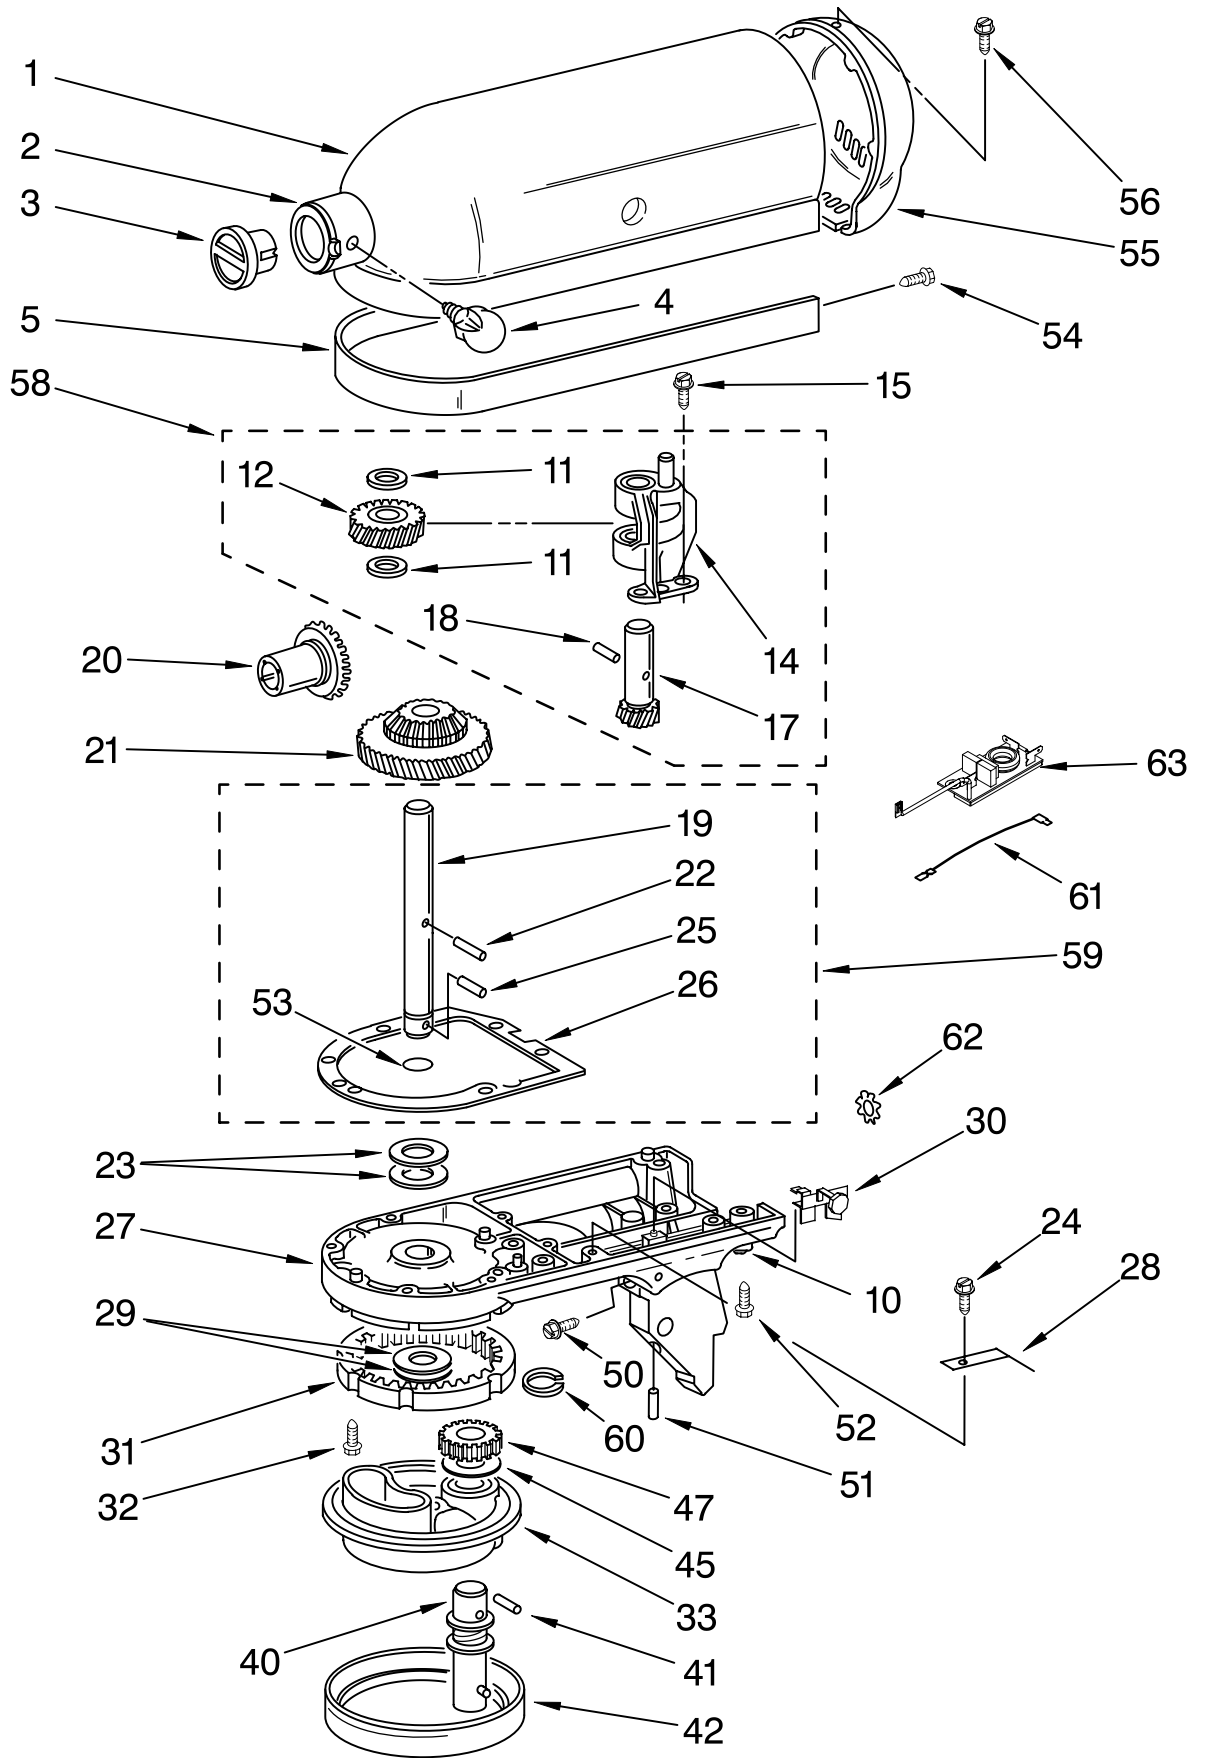

CASE, GEARING AND PLANETARY UNIT

For Models: KSM90, KSM103, & KSM110

FOR ORDERING INFORMATION REFER TO PARTS PRICE LIST

CASE, GEARING AND PLANETARY UNIT

For Models:KSM90, KSM103, & KSM110

Illus. No.	Part No.	DESCRIPTION	Illus. No.	Part No.	DESCRIPTION	Illus. No.	Part No.	DESCRIPTION
1	**	Gearcase Motor Housing (Includes Illus 2)	22	240018-1	Pin (Vertical Center Shaft)	47	9703903	Pinion, Gear (18T) (Agitator Shaft)
2	4159709	Ring, Attachment Hub	23	3180163	Washer, Fiber Black, Gray	50	4160413	Screw, Adjusting
3		Cap, Attachment Hub	24	4176022	Screw (International)	51	4159264	Set Screw, 1/4"-28 X 3/8" Hdls., Cup Pt.
	242765-2	Chrome	25	9705443	Pin, Grooved	52	3400025	Machine Screw, 10-24 X 1
	242765-4	White	26	4162324	Gasket, Transmission Case			Fil. Head
4		Thumb Screw	27	**	Lower Gear Case	53	67500-55	"O" Ring
	4162142	Black	28	9701864	Spring Flat (International)	54	4159430	Screw, Self Tapping
	240374-2	White (Storm Gray)	29	3180163	Washer, Fiber Black, Gray			6-32 X 1/4" Phil. Pan Hd.
	240374-3	Buff	30	9701866	Headlock Assembly (International)	55	**	Cover, End
5	**	Band, Trim	31	9703904	Gear, Internal	56	4162914	Screw, 6-32 X 3/8 Phil. Oval Hd.
10	4159479	Lock Washer, #10 Light	32	103994	Screw, Special (5)	58	240309-2	Worm Gear Bracket And Gear (10 T & 23 T) (Incls. Illus 11 thru 14 17 & 18)
11	3180161	Washer, Fiber Black, Gray	33	**	Planetary			
12	4162897	Worm Gear (23T)	40	4176067	Agitator Shaft (Includes Illus. 60)	59	4160474	Center Shaft & "O" Ring (Incls. Illus. 19,22,25,26, & 53)
14	240308	Worm Gear Bracket And Bearing		3184052	Agitator Shaft (Includes Cup) (International)	60	9703438	Ring
15	3400022	Screw And L.W. Assy. #10-24 X 7/16" Phil. Fil. Hd. (3)	41	240018-1	Pin (Agitator Shaft Pinion)	61	9702311	Lead, Filter to Control Board
17	240210-2	Shaft & Pinion (10T)	42	240285	Ring, Planetary Drip	62	3400900	Lockwasher
18	9705444	Pin, Grooved		240285-2	Polished	63	9706789	Filter, RFI
19	240026	Shaft, Vertical Center	45	3180160	Washer, Shim (.015" Thk.) (.031" Thk.)		9705132	Taiwan
20	9705130	Gear, Attachment Hub Bevel (23T)						
21	9703905	Bevel Pinion (19T) & Center Gear (62T)						

FOR ORDERING INFORMATION REFER TO PARTS PRICE LIST