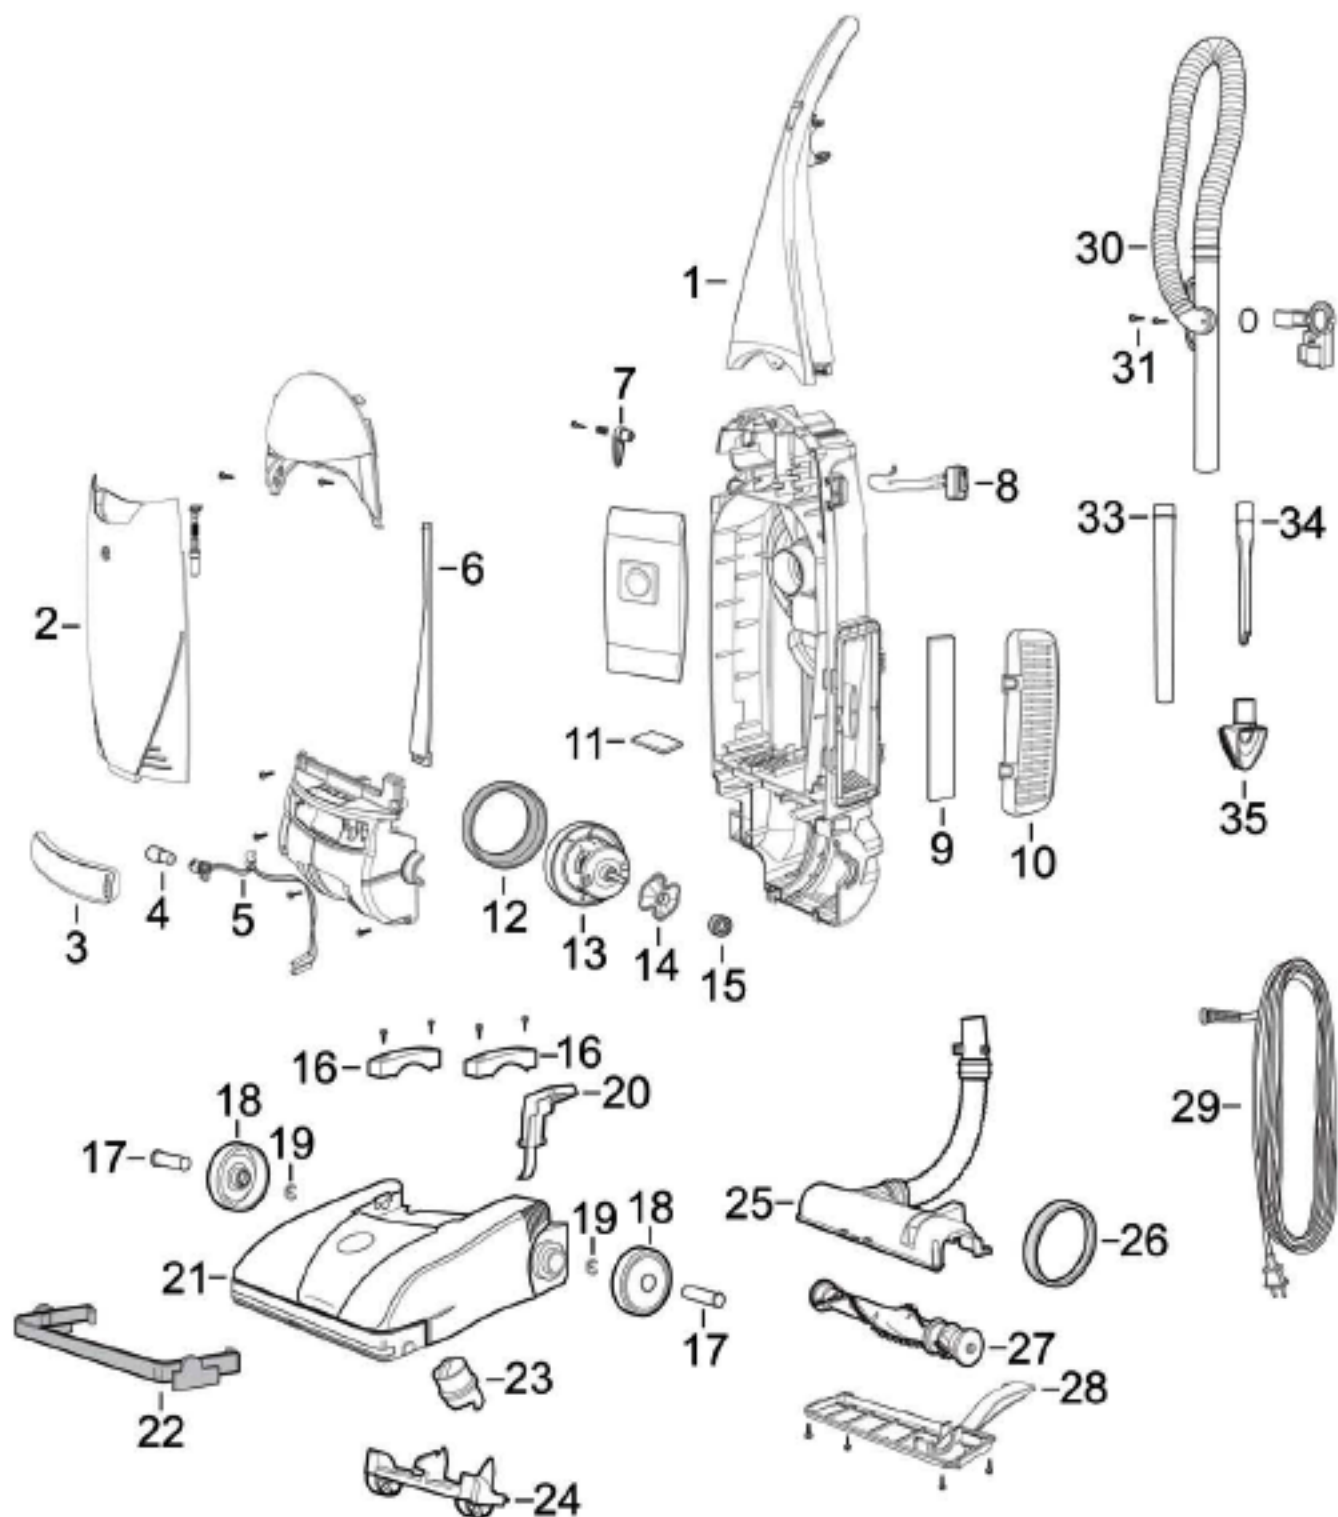

# Coleman 5034-729 Owner's Manual

[Shop genuine replacement parts for Coleman 5034-729](#)

[Find Your Coleman Camping Parts - Select From 855 Models](#)

----- Manual continues below part list -----

## Available Replacement Parts for Coleman 5034-729

[5034-1261](#)

CONTROL KNOB AND SCREW FITS CAMPING ITEM

## Powerforce™ 3525 Series

**UPRIGHT VACUUM**  
**POWERFORCE™ Model 3525**

KEY	PART NO	DESCRIPTION
1	2035578	HANDLE ASSY, BLACK
2	2035579	BAG DOOR ASSY - BLACK
3	2035580	WINDOW, LAMP
4	2031297	BULB - 12V
5	2031108	HARNESS THERMO
6	2031106	WIRE CAP
7	2031018	CORD RELEASE
8	2031035	SWITCH
9	2031009	POST MOTOR FILTER
10	2031088	FILTER GRILLE - POST
11	2035576	PRE MOTOR FILTER
12	2031107	MOTOR CUSHION - LARGE
13	2032211	VACUUM MOTOR
14	2031101	MOTOR SUPPORT
15	2031102	MOTOR CUSHION - SMALL
16	2031112	NECK BRUSH
17	2032547	AXLE
18	2032070	REAR WHEEL
19	2032548	E-RING
20	2031044	LEVER RELEASE
21	2035582	FOOT COVER - BLACK
22	2031114	BUMPER
23	2031095	HEIGHT ADJUSTMENT KNOB
24	2031330	FRONT WHEEL ASSY
25	2031110	CASE DRUM ASSY
26	2031093	BELT
27	2032032	BRUSH
28	2035583	ACCESS PLATE
29	2031105	CORD
30	2031097	HOSE ASSY
31	2031003	SCREW FOR HANDLE ASSY
33	2031022	EXTENSION WAND
34	2031063	CREVICE TOOL
35	2031099	COMBO TOOL UP/DUSTING
xx	32120	STYLE 7 BAG (3-PACK)
xx	32074	STYLE 7 BELT (2-PACK)
xx	6035577	USER'S GUIDE