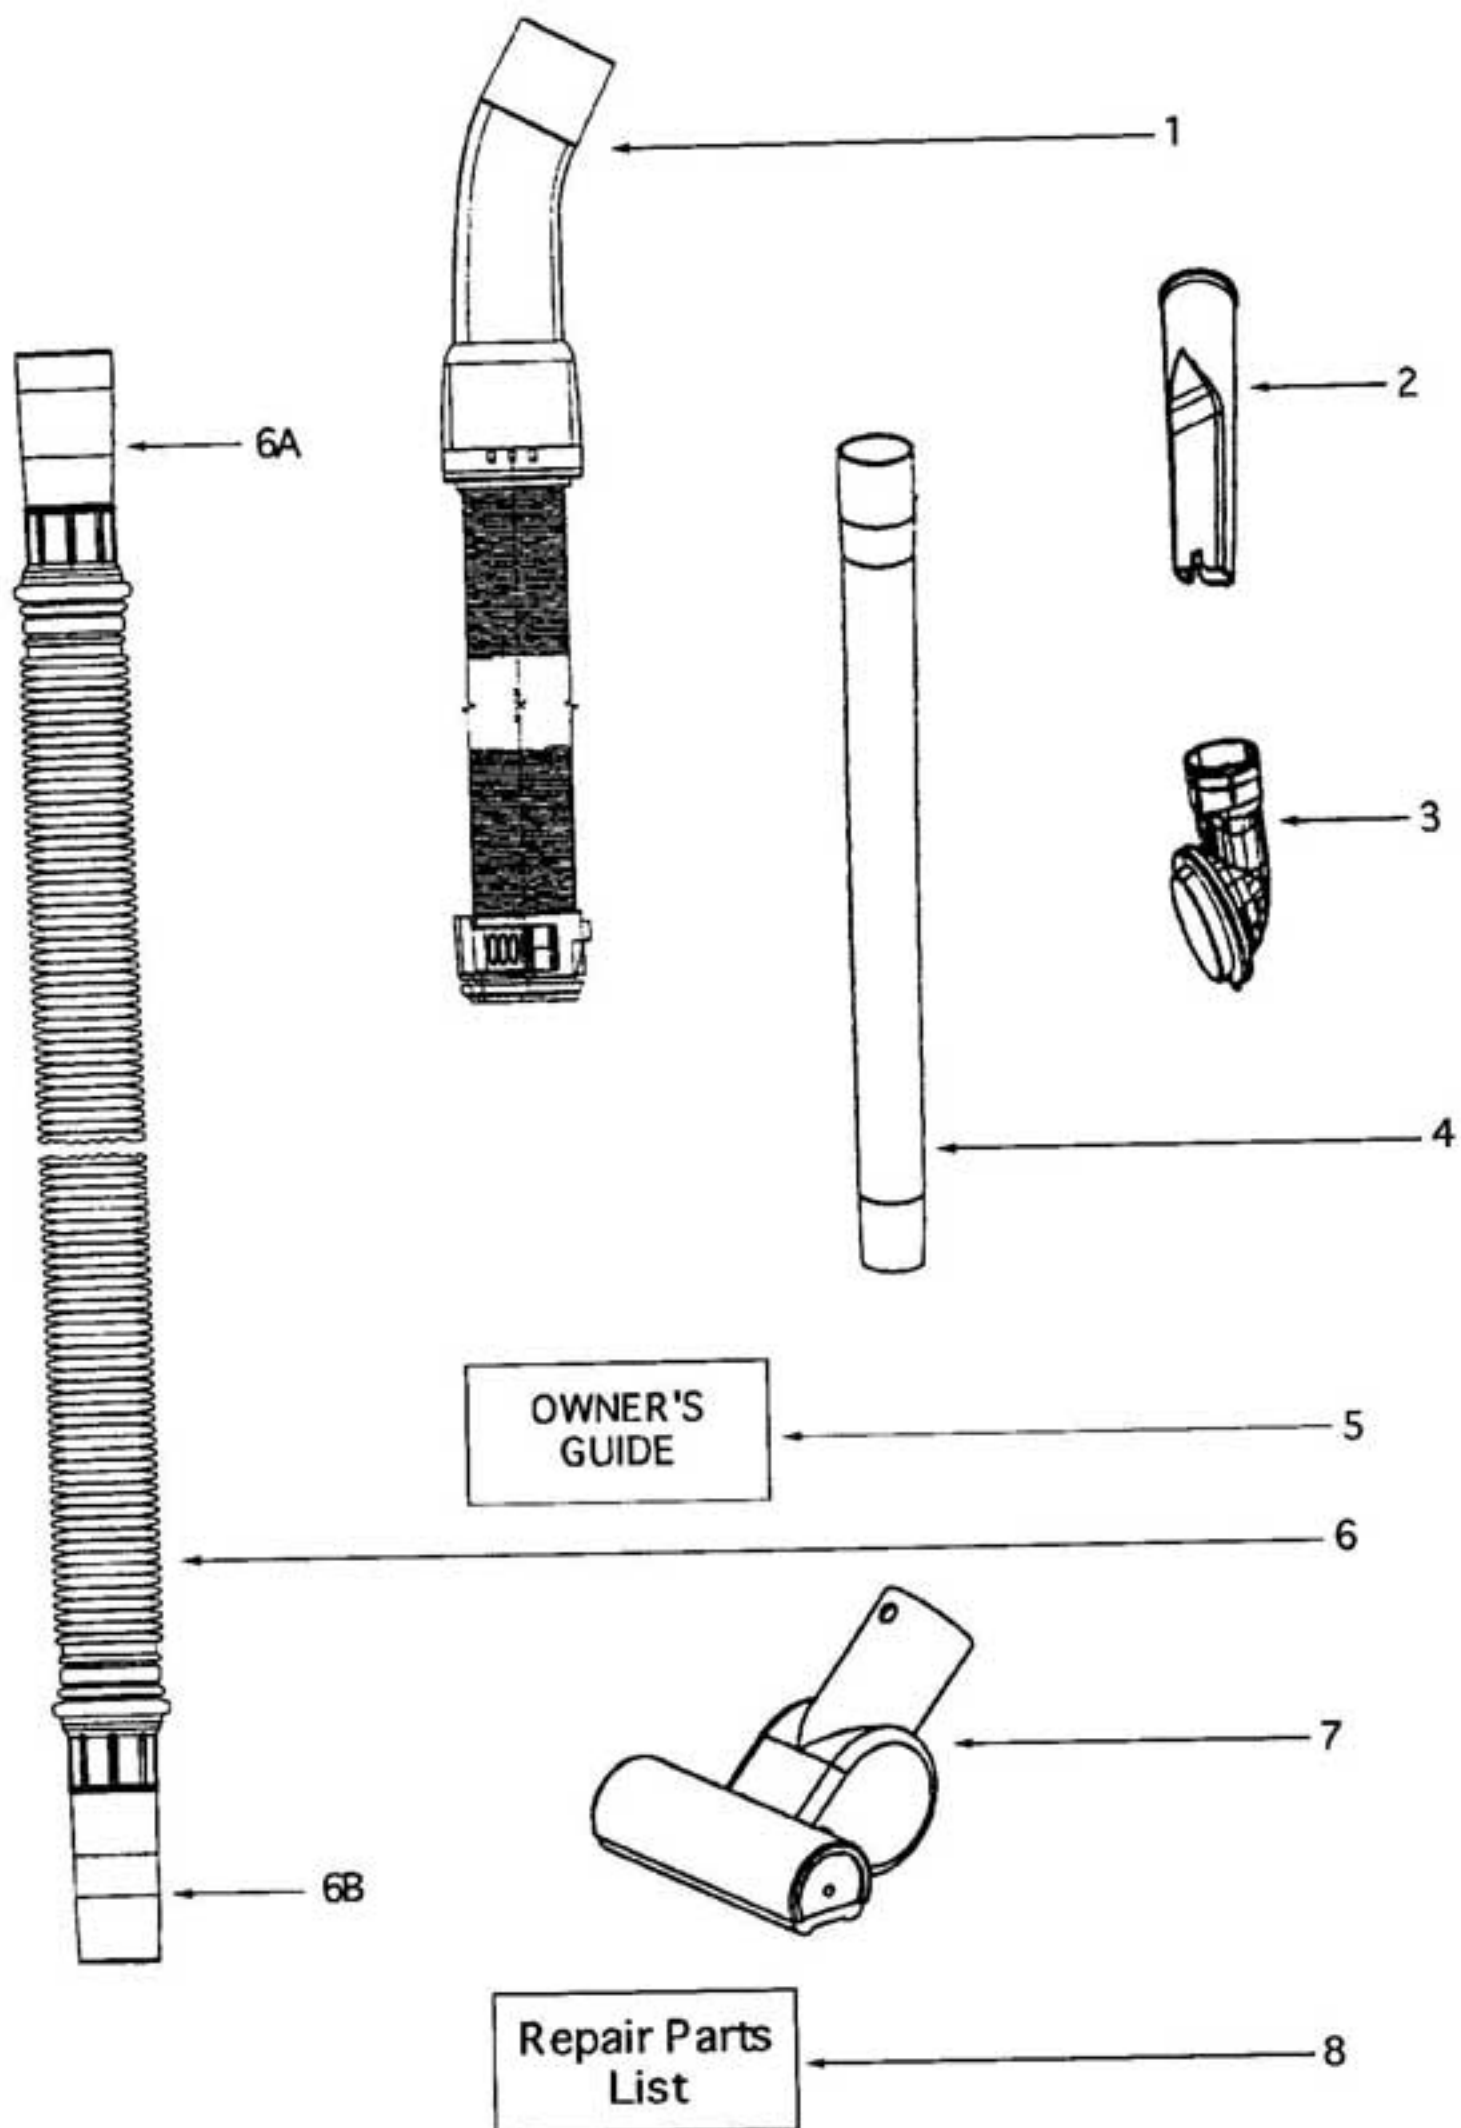

1	E-60470-1	HOSE ASSEMBLY
2	E-28251-119N	CREVICE TOOL
3	E-60990-1	COMBINATION BRUSH
4	E-39186	EXTENSION TUBES
5	E-70315	OWNERS GUIDE
6A	E-37057A-3	HOSE COUPLING
6B	E-38903-119N	HOSE ADAPTER
6	E-60038-6	HOSE ASSEMBLY (INCLUDES ITEMS 6A AND 6B)
7	E-60123	MINI TURBO ASSEMBLY
8	E-70492	REPAIR PARTS LIST