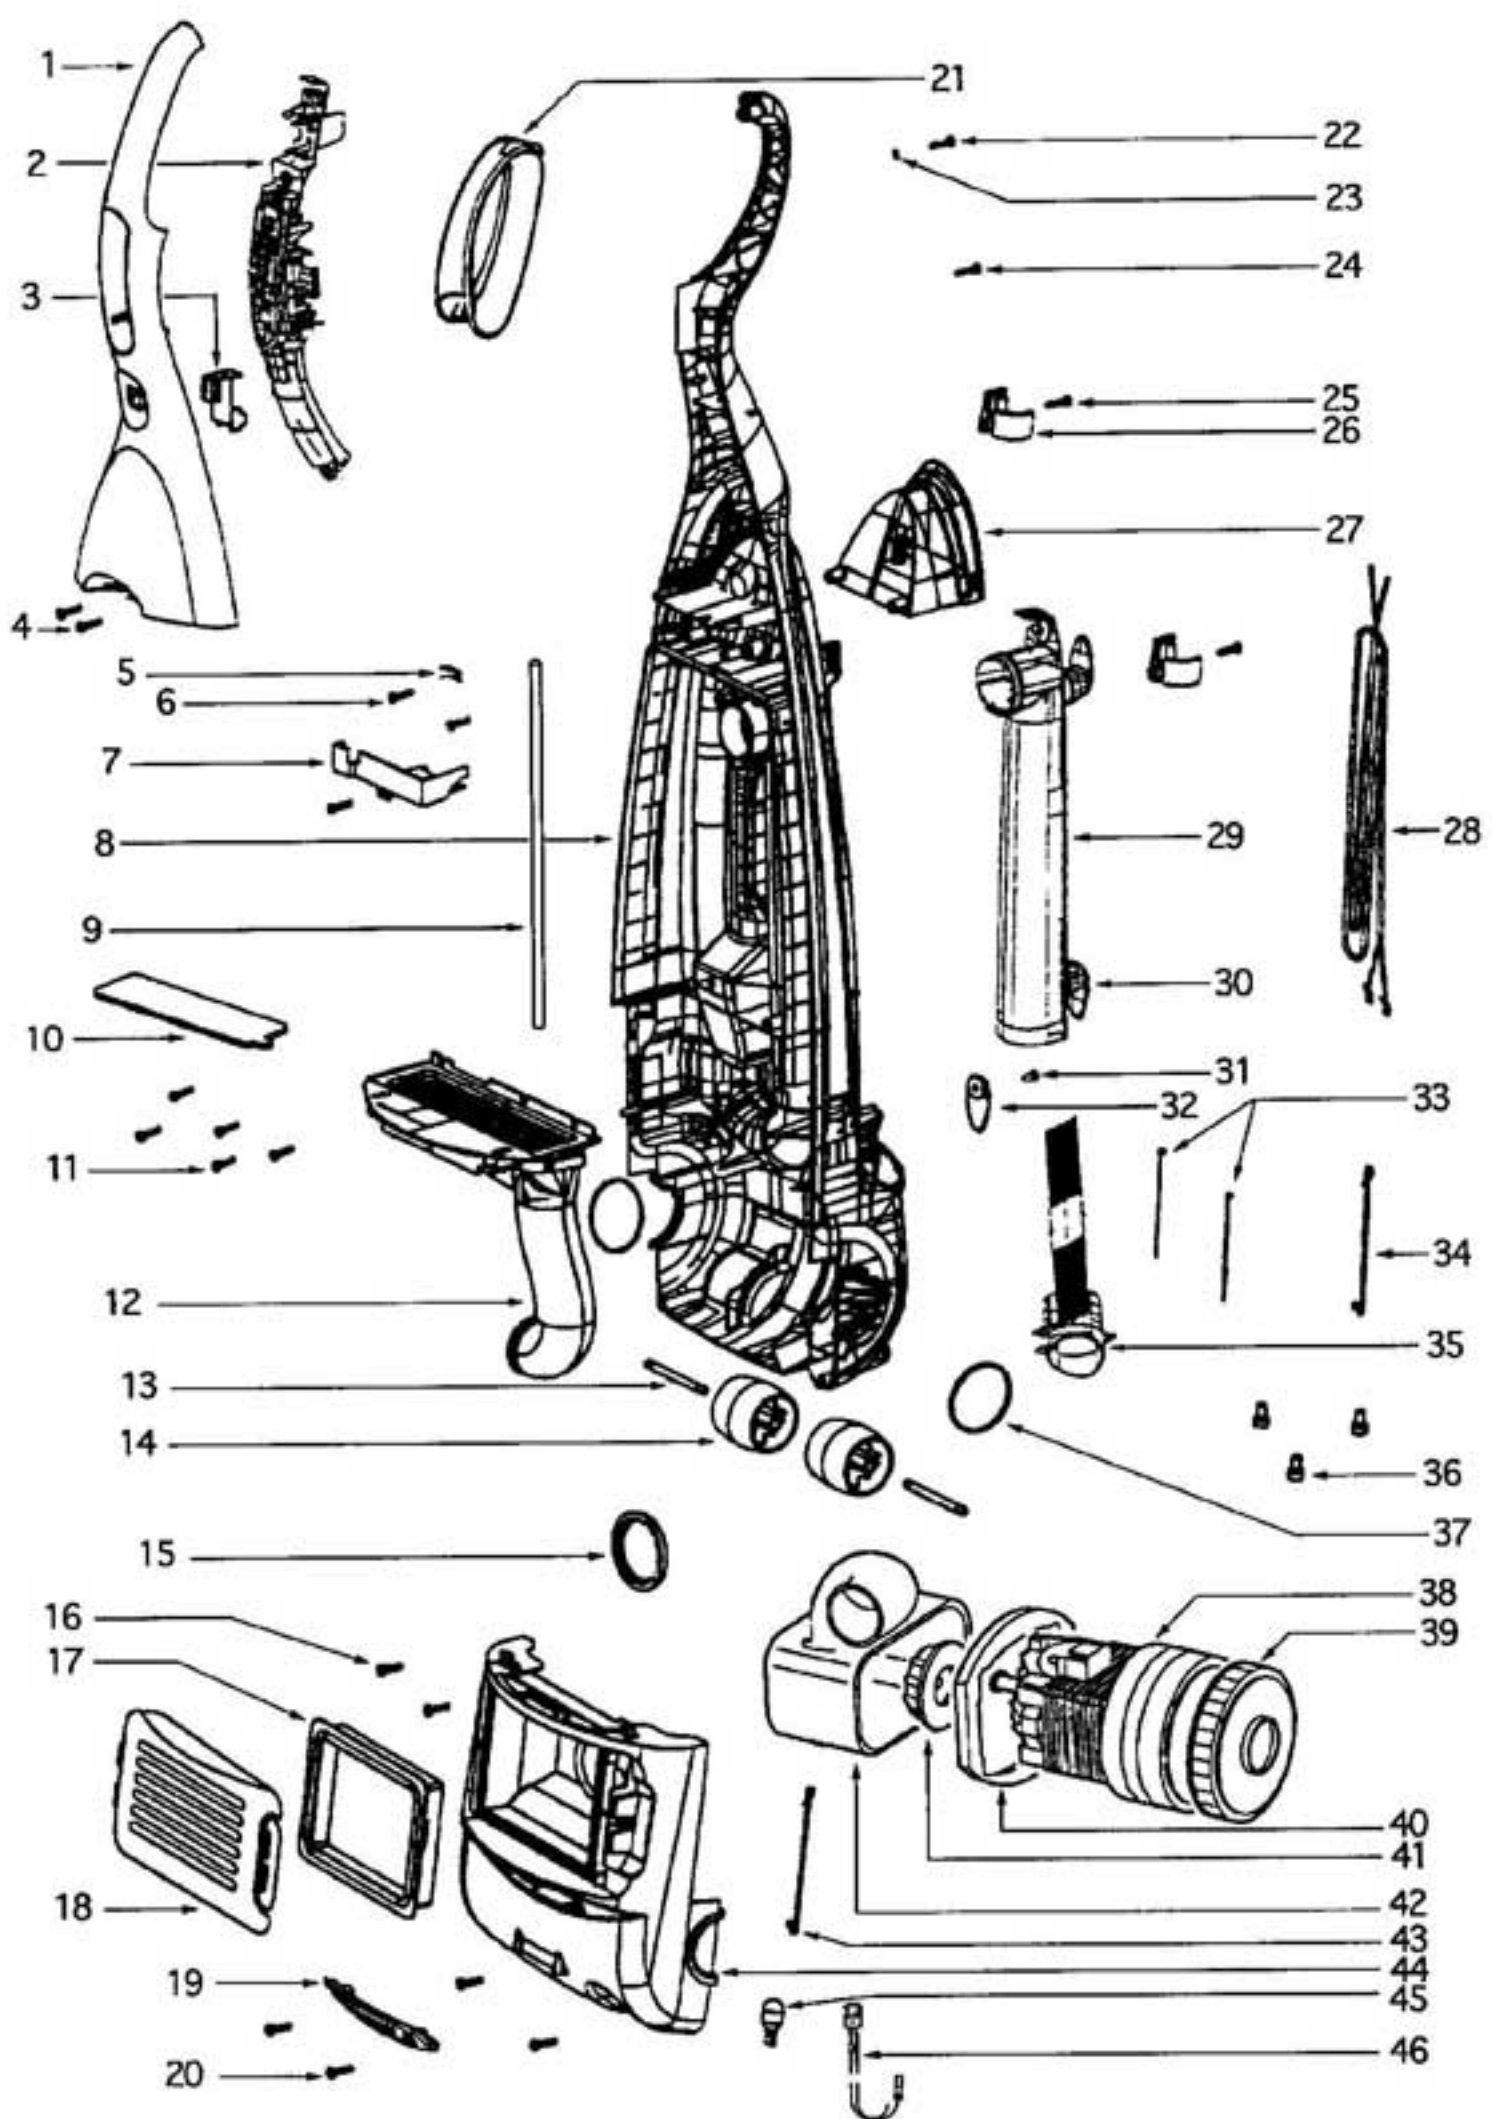

1	E-70313	WHEEL CARRIAGE SPRING
2	E-28187-119N	LEVER ARM
3	E-28445	WHEEL CARRIAGE ASSEMBLY
4	E-39168	FRONT WHEEL
5	E-39253	FRONT AXLE
6	E-28446-1	CORD
7	E-60988-1	BASE ASSEMBLY (INCLUDES ITEM 8)
8	E-59951	FELT GASKET
9	E-60989-1	BRUSHROLL ASSEMBLY (INCLUDES ITEM 19)
10	E-39151-335N	HEIGHT ADJUSTMENT KNOB
11	E-60986-1	HOOD ASSEMBLY
12	E-60856	SCREW-PKG OF 10
13	E-39267-119N	HOSE ADAPTER
14	E-60856	SCREW-PKG OF 10
15	E-39198	TORSION SPRING
16	E-39197A-335N	BODY RELEASE PEDAL
17	E-39255-335N	HEIGHT ADJUSTMENT ACTUATOR
18	E-59852-1	GASKET
19	E-59792	END CAP SPACER
20	E-39193-2	END CAP
21	E-39199	BELT
22	E-59951	FELT GASKET
23	E-28443-1	SOLE PLATE ASSEMBLY (INCLUDES ITEM 21)
24	E-60598-2	FASTENER