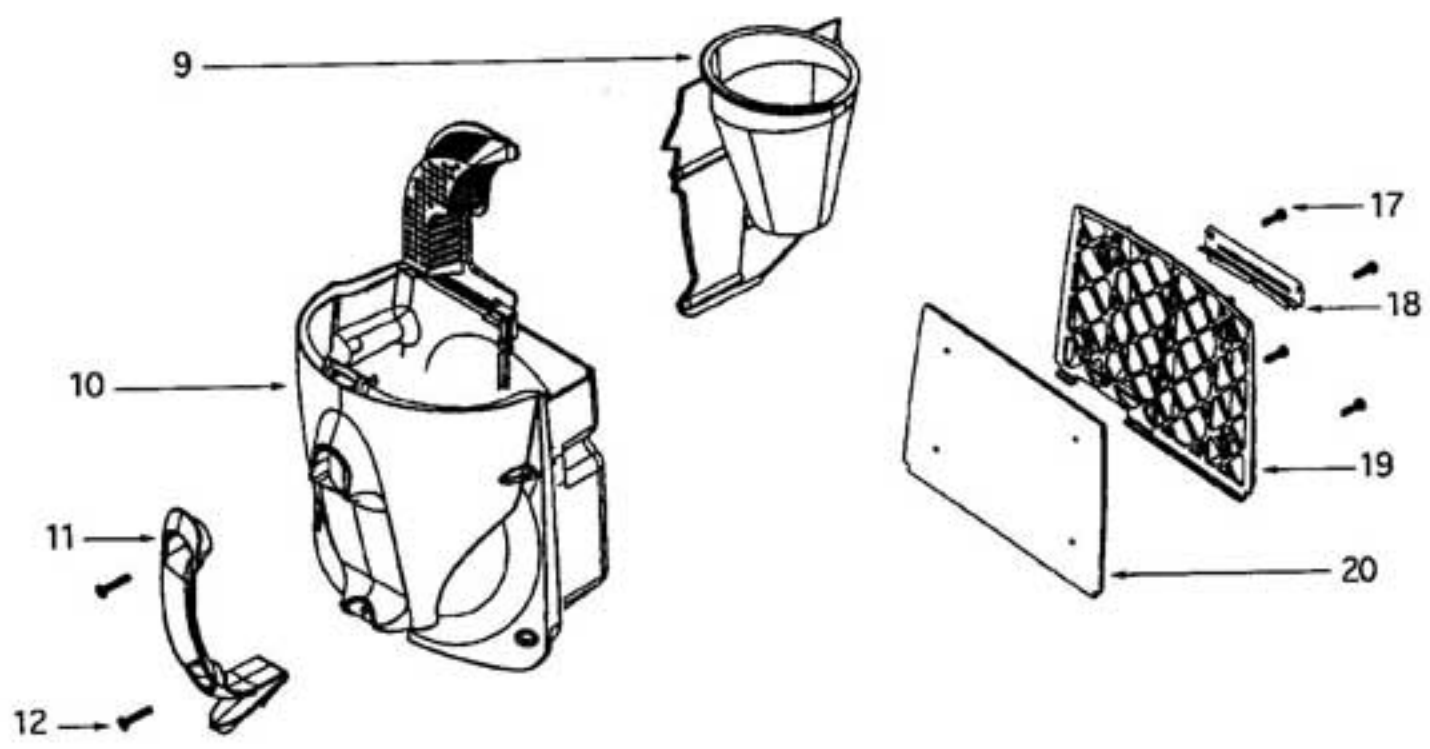

1	E-39172-335N	CATCH
2	E-59681	FOAM SEAL
3	E-60814-3	CYCLONIC CASSETTE ASSEMBLY COMPLETE (INCLUDES ITEMS 1-8 & 13-20)
4	E-39203	HINGE SEAL
5	E-28222	CASSETTE SEAL
6	E-28239-333N	LOWER GRILL RETENTION
7	E-02353-333N	LOWER AIR CHANNEL
8	E-28223	CASSETTE SEAL
9	E-28248-1	SEPARATION CONE ASSEMBLY
10	E-60812-2	DUST CUP ASSEMBLY COMPLETE (INCLUDES ITEMS 9, 11 AND 12)
11	E-15563-335N	DUST CUP HANDLE
12	E-53238-40	SCREW - PKG OF 10
13	E-60856	SCREW - PKG OF 10
14	E-02352-119N	UPPER AIR CHANNEL
15	E-02358-119N	REAR COVER
16	E-39204	SEALING RING
17	E-60856	SCREW - PKG OF 10
18	E-28224-333N	UPPER GRILL RETENTION
19	E-15564-338N	EXHAUST GRILL
20	E-60428	EXHAUST FILTER - PKG OF 2 + 2 MOTOR FILTERS