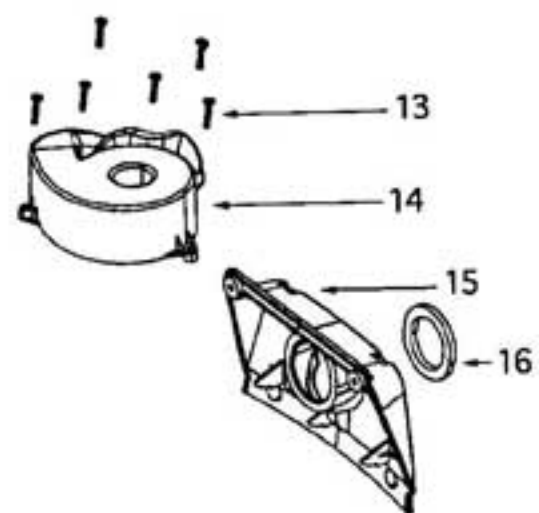

1	E-39172-335N	CATCH
2	E-59681	FOAM SEAL
3	E-60814-3	CYCLONIC CASSETTE ASSEMBLY COMPLETE (INCLUDES ITEMS 1-8 & 13-20)
4	E-39203	HINGE SEAL
5	E-28222	CASSETTE SEAL
6	E-28239-333N	LOWER GRILL RETENTION
7	E-02353-333N	LOWER AIR CHANNEL
8	E-28223	CASSETTE SEAL
9	E-28248-1	SEPARATION CONE ASSEMBLY
10	E-60812-2	DUST CUP ASSEMBLY COMPLETE (INCLUDES ITEMS 9, 11 AND 12)
11	E-15563-335N	DUST CUP HANDLE
12	E-53238-40	SCREW - PKG OF 10
13	E-60856	SCREW - PKG OF 10
14	E-02352-119N	UPPER AIR CHANNEL
15	E-02358-119N	REAR COVER
16	E-39204	SEALING RING
17	E-60856	SCREW - PKG OF 10
18	E-28224-333N	UPPER GRILL RETENTION
19	E-15564-338N	EXHAUST GRILL
20	E-60428	EXHAUST FILTER - PKG OF 2 + 2 MOTOR FILTERS