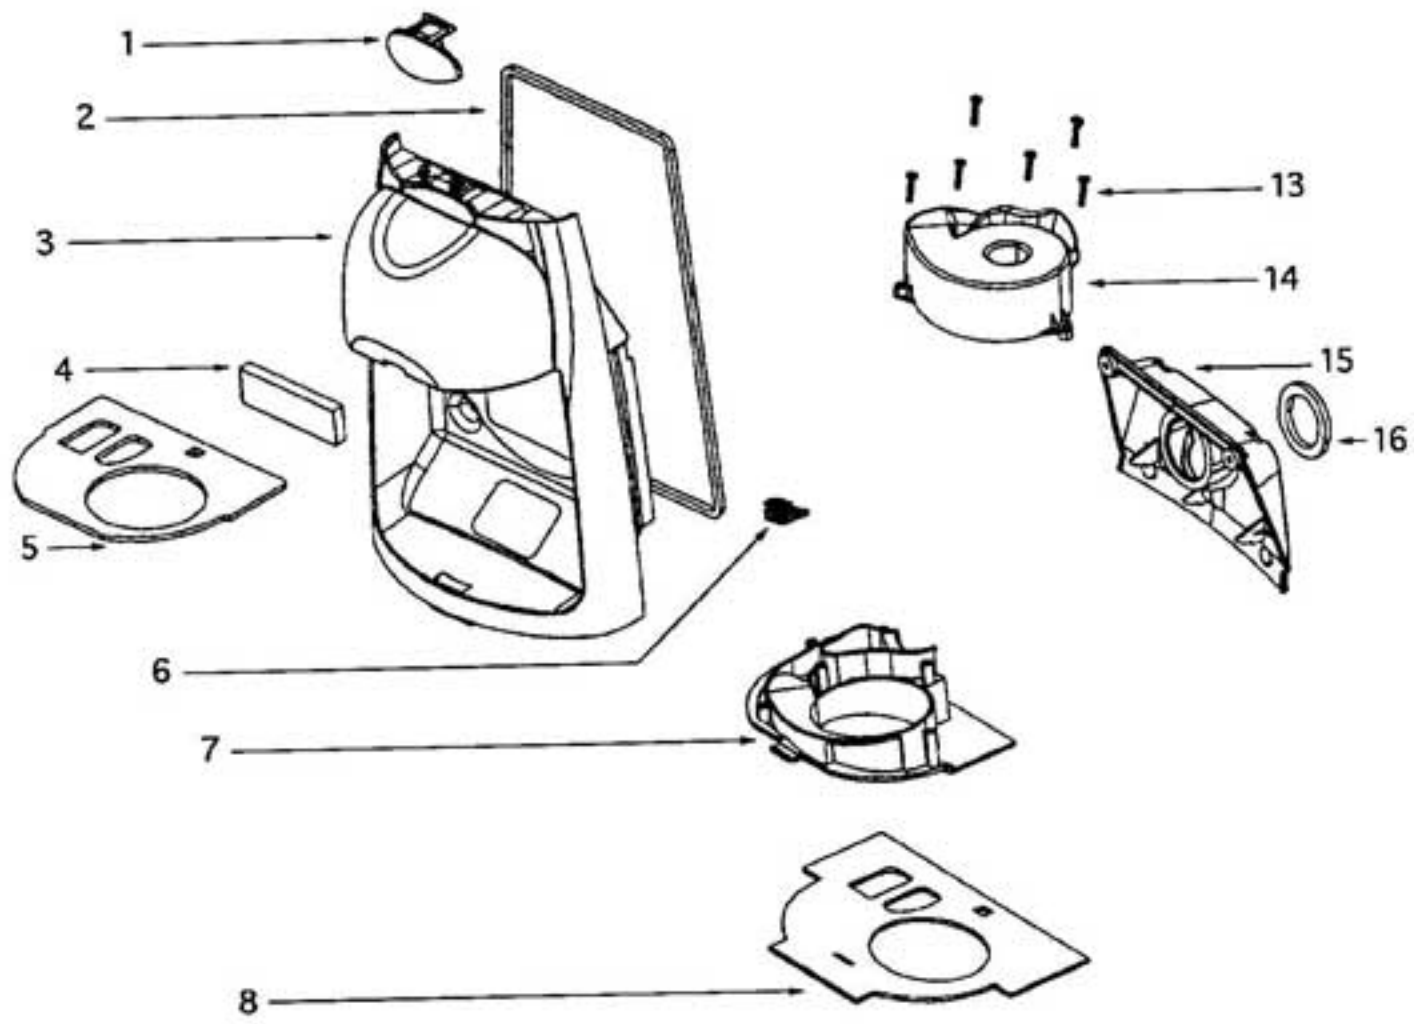

1	E-39172-335N	CATCH
2	E-59681	FOAM SEAL
3	E-60814-3	CYCLONIC CASSETTE ASSEMBLY COMPLETE (INCLUDES ITEMS 1-8 & 13-20)
4	E-39203	HINGE SEAL
5	E-28222	CASSETTE SEAL
6	E-28239-333N	LOWER GRILL RETENTION
7	E-02353-333N	LOWER AIR CHANNEL
8	E-28223	CASSETTE SEAL
9	E-28248-1	SEPARATION CONE ASSEMBLY
10	E-60812-2	DUST CUP ASSEMBLY COMPLETE (INCLUDES ITEMS 9, 11 AND 12)
11	E-15563-335N	DUST CUP HANDLE
12	E-53238-40	SCREW - PKG OF 10
13	E-60856	SCREW - PKG OF 10
14	E-02352-119N	UPPER AIR CHANNEL
15	E-02358-119N	REAR COVER
16	E-39204	SEALING RING
17	E-60856	SCREW - PKG OF 10
18	E-28224-333N	UPPER GRILL RETENTION
19	E-15564-338N	EXHAUST GRILL
20	E-60428	EXHAUST FILTER - PKG OF 2 + 2 MOTOR FILTERS