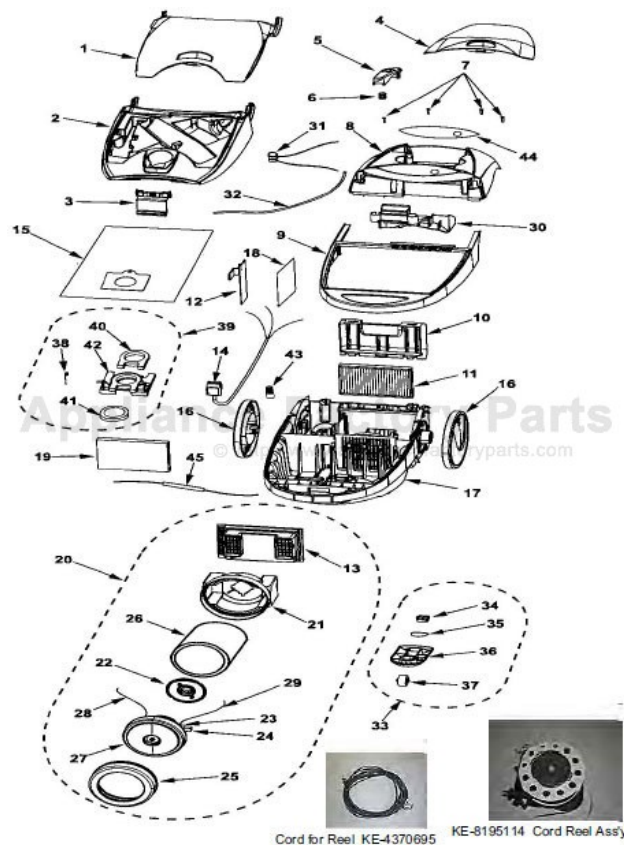

[Find Your Kenmore Vacuum Cleaner Parts - Select From 746 Models](#)

----- Manual continues below part list -----