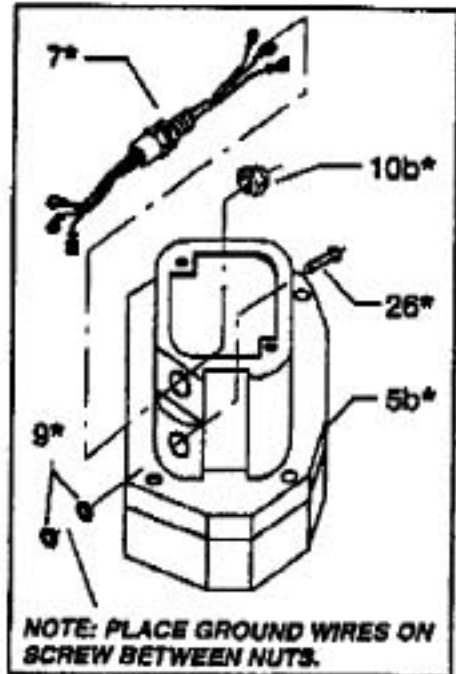

Backpack Vacuum

Models: VAC PAC VP, VP-J, VPH, VPH-J

- | | | | |
|----------|----------|-------|------------------------------|
| 1A..... | WI-70021 | | Screw |
| 1B..... | WI-70092 | | Screw |
| 2..... | WI-87018 | | Washer |
| 3A..... | WI-08049 | | Base, VP's |
| 3B..... | WI-08046 | | Base, VPH's |
| 4A..... | WI-70160 | | Screw |
| 4B..... | WI-70114 | | Screw, VPJ |
| 4C..... | WI-70088 | | Screw, VPH's |
| 5A..... | WI-71107 | | Support, motor, VP's |
| 5B..... | WI-7115 | | Support, motor, VPH's |
| 6A..... | WI-53738 | | Vac Motor Assy, 115V |
| 6B..... | WI-53575 | | Vac Motor Assy, 100V |
| 6C..... | WI-53576 | | Vac Motor Assy, 115V, HEPA |
| 6D..... | WI-53777 | | Vac Motor Assy, 110V, HEPA |
| 7..... | WI-88657 | | Wire Assy, 18/3, VPH 115V |
| 8..... | WI-23511 | | Cord Assy, 18/3, 40', SJT |
| 9..... | WI-57104 | | Nut |
| 10A..... | WI-57208 | | Nut, metal |
| 10B..... | WI-57176 | | Nut, nylon |
| 11..... | WI-75173 | | Tank, main housing |
| 12..... | WI-57049 | | Nut, locking |
| 13..... | WI-48062 | | Latch & Keeper |
| 14..... | WI-70056 | | Screw |
| 15..... | WI-50535 | | Label, vac pac main |
| 16..... | WI-34203 | | Filter, vac intake |
| 17..... | WI-14803 | | Bag, cloth |
| 18..... | WI-14804 | | Paper Bag |
| 19..... | WI-27622 | | Cover, rotomold, VP's, VPH's |
| 20..... | WI-39405 | | Hose </td |
| 21..... | WI-57030 | | Nut |
| 22..... | WI-14854 | | Bracket, shoulder straps |
| 23..... | WI-70162 | | Screw |
| 24..... | WI-27050 | | Cable Tie, 3 1/2" |
| 25..... | WI-14805 | | Shoulder Strap, vac pac |
| 26..... | WI-70160 | | Screw |
| 27..... | WI-62372 | | Plate, harness |
| 28A..... | WI-50571 | | Label, warning, VP only |
| 28B..... | WI-50650 | | Label, warning, VPH only |
| 29A..... | WI-72076 | | Switch, DPST, rocker |
| 29B..... | WI-72145 | | Switch, DPST, VPH's |
| 30..... | WI-27376 | | Clip, switch retaining |
| 31..... | WI-87104 | | Washer |
| 32..... | WI-34223 | | Filter, HEPA, w/ gasket, VPH |
| 33..... | WI-50639 | | Label, HEPA, VPH |
| 34..... | WI-50656 | | Label, C-UL listing, VP/VPH |
| 35..... | WI-73735 | | Spacer |
| 36..... | WI-99843 | | gasket |
| 37..... | WI-67005 | | Rivet |
| 38..... | WI-62395 | | Plate, data plate label |
| 39..... | WI-73169 | | Strain Relief, cord hook |