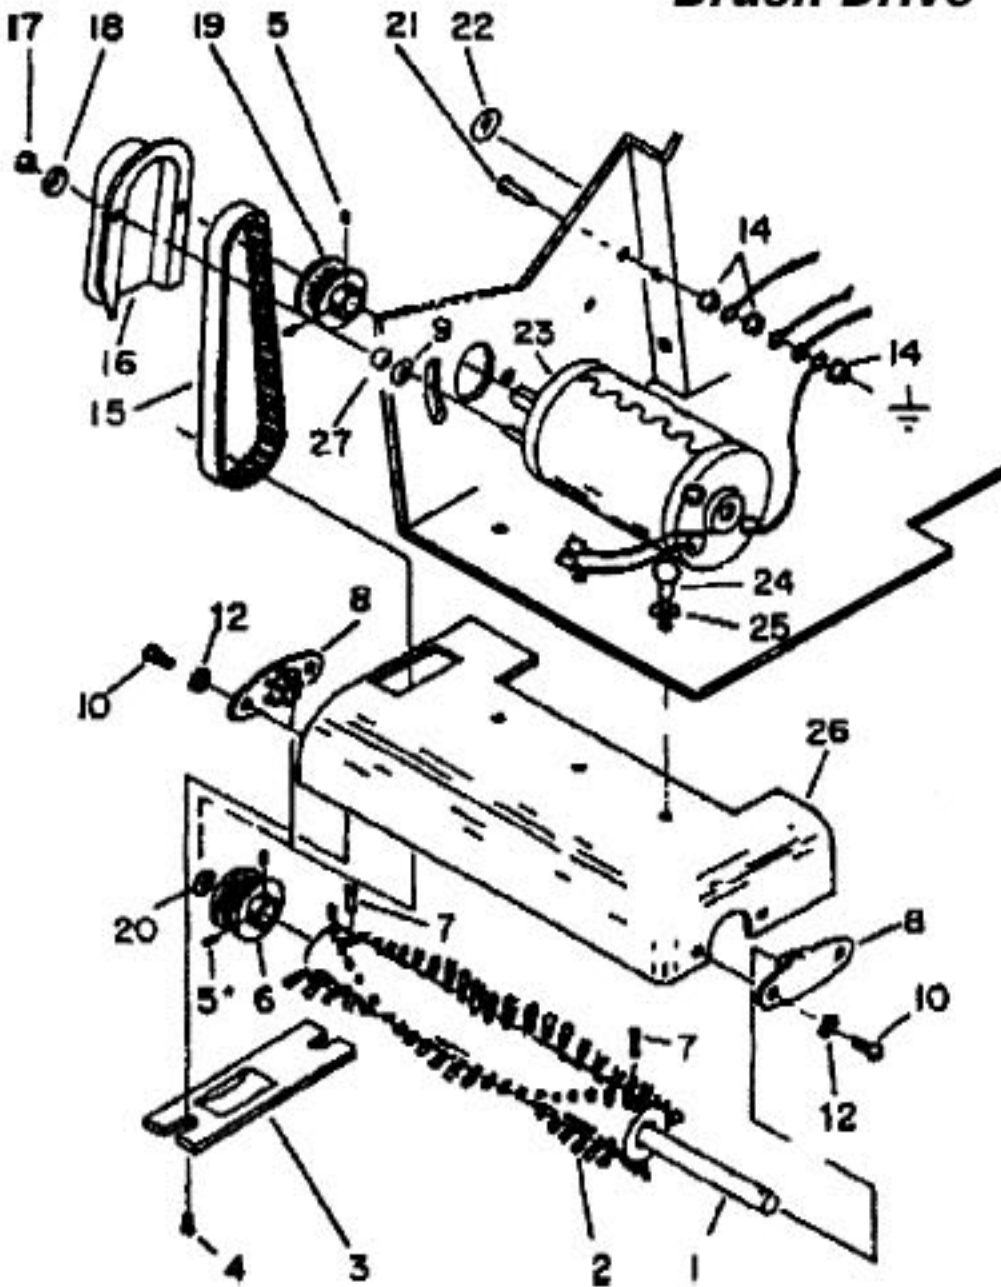

Models: SSS-MST, XR-4, PSP, PSP-ACO, PSP-CB, PSP-J, PSP-PQ

Brush Drive

- 1 ..... WI-03069 ..... Axle, brush
- 2 ..... WI-12005 ..... Brush
- 3 ..... WI-27264 ..... Cover, brush pulley
- 4 ..... WI-70434 ..... Screw
- 5 ..... WI-70084 ..... Screw
- 6 ..... WI-64062 ..... Pulley, brush
- 7 ..... WI-70231 ..... Screw
- 8 ..... WI-09057 ..... Bearing, brush
- 9 ..... WI-87018 ..... Washer
- 10 ..... WI-70213 ..... Screw
- 12 ..... WI-87016 ..... Washer
- 13 ..... WI-70031 ..... Screw
- 14 ..... WI-57104 ..... Nut
- 15 ..... WI-11026 ..... Belt, brush drive
- 16 ..... WI-36129 ..... Guard, belt
- 17 ..... WI-57014 ..... Nut
- 18 ..... WI-70066 ..... Washer, belt guard
- 19 ..... WI-64061 ..... Pulley, PSP brush motor
- 20 ..... WI-87030 ..... Washer
- 21 ..... WI-70066 ..... Screw
- 22 ..... WI-50279 ..... Label, ground symbol
- 23 ..... WI-70020 ..... Motor Brush
- 24 ..... WI-70020 ..... Screw
- 25 ..... WI-67025 ..... Washer
- 26 ..... WI-41114 ..... Housing, brush
- 27 ..... WI-57030 ..... Nut