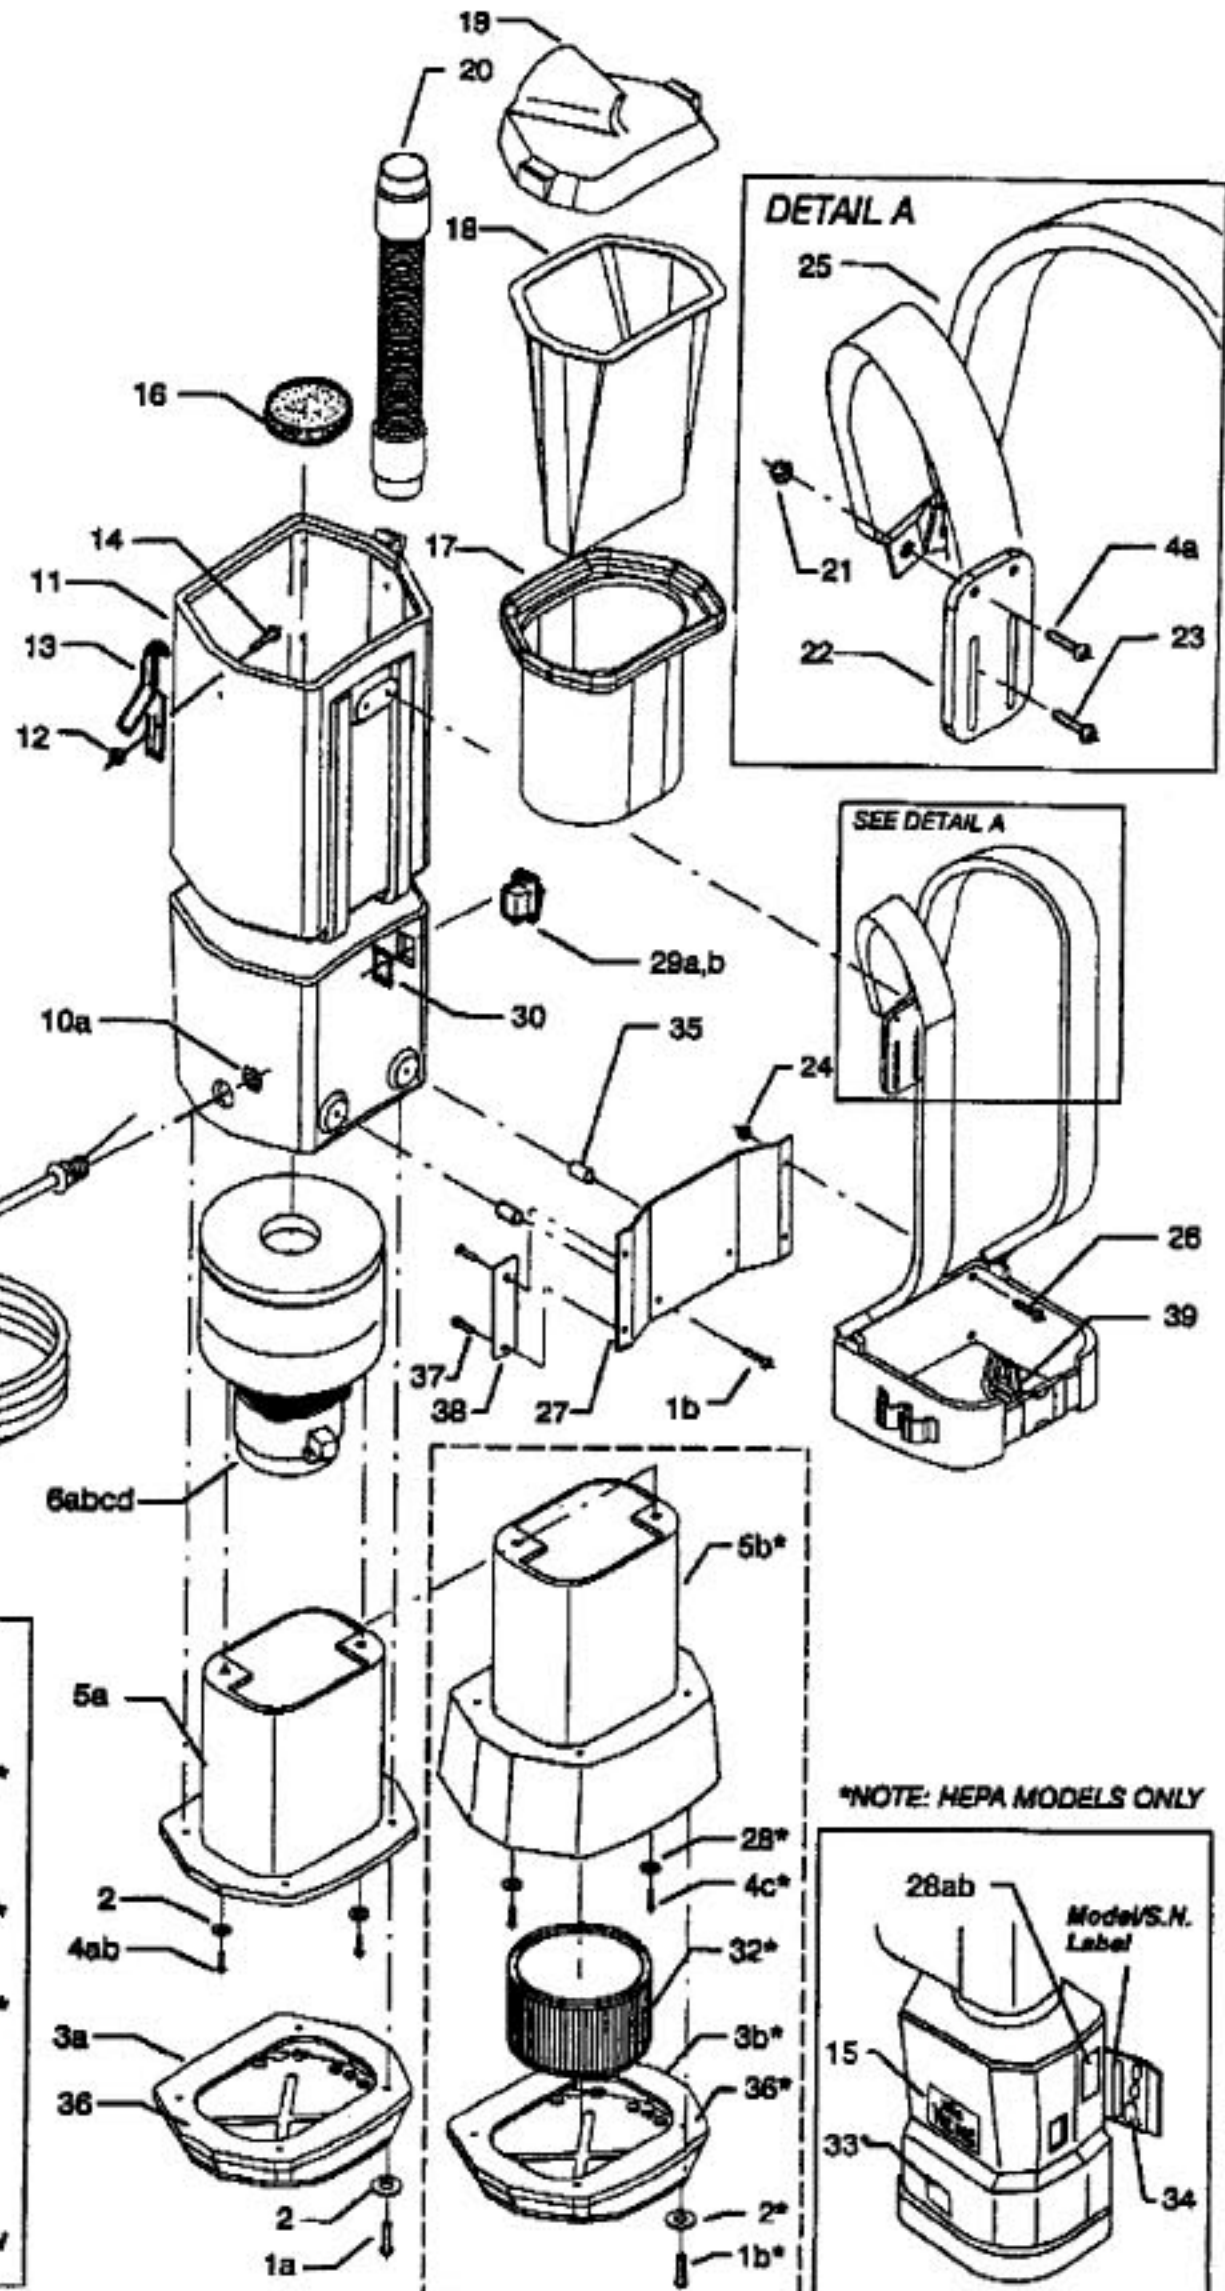

Backpack Vacuum

Models: VAC PAC VP, VP-J, VPH, VPH-J

- | | | | |
|----------|----------|-------|------------------------------|
| 1A..... | WI-70021 | | Screw |
| 1B..... | WI-70092 | | Screw |
| 2..... | WI-87018 | | Washer |
| 3A..... | WI-08049 | | Base, VP's |
| 3B..... | WI-08046 | | Base, VPH's |
| 4A..... | WI-70160 | | Screw |
| 4B..... | WI-70114 | | Screw, VPJ |
| 4C..... | WI-70088 | | Screw, VPH's |
| 5A..... | WI-71107 | | Support, motor, VP's |
| 5B..... | WI-7115 | | Support, motor, VPH's |
| 6A..... | WI-53738 | | Vac Motor Assy, 115V |
| 6B..... | WI-53575 | | Vac Motor Assy, 100V |
| 6C..... | WI-53576 | | Vac Motor Assy, 115V, HEPA |
| 6D..... | WI-53777 | | Vac Motor Assy, 110V, HEPA |
| 7..... | WI-88657 | | Wire Assy, 18/3, VPH 115V |
| 8..... | WI-23511 | | Cord Assy, 18/3, 40', SJT |
| 9..... | WI-57104 | | Nut |
| 10A..... | WI-57208 | | Nut, metal |
| 10B..... | WI-57176 | | Nut, nylon |
| 11..... | WI-75173 | | Tank, main housing |
| 12..... | WI-57049 | | Nut, locking |
| 13..... | WI-48062 | | Latch & Keeper |
| 14..... | WI-70056 | | Screw |
| 15..... | WI-50535 | | Label, vac pac main |
| 16..... | WI-34203 | | Filter, vac intake |
| 17..... | WI-14803 | | Bag, cloth |
| 18..... | WI-14804 | | Paper Bag |
| 19..... | WI-27622 | | Cover, rotomold, VP's, VPH's |
| 20..... | WI-39405 | | Hose </td |
| 21..... | WI-57030 | | Nut |
| 22..... | WI-14854 | | Bracket, shoulder straps |
| 23..... | WI-70162 | | Screw |
| 24..... | WI-27050 | | Cable Tie, 3 1/2" |
| 25..... | WI-14805 | | Shoulder Strap, vac pac |
| 26..... | WI-70160 | | Screw |
| 27..... | WI-62372 | | Plate, harness |
| 28A..... | WI-50571 | | Label, warning, VP only |
| 28B..... | WI-50650 | | Label, warning, VPH only |
| 29A..... | WI-72076 | | Switch, DPST, rocker |
| 29B..... | WI-72145 | | Switch, DPST, VPH's |
| 30..... | WI-27376 | | Clip, switch retaining |
| 31..... | WI-87104 | | Washer |
| 32..... | WI-34223 | | Filter, HEPA, w/ gasket, VPH |
| 33..... | WI-50639 | | Label, HEPA, VPH |
| 34..... | WI-50656 | | Label, C-UL listing, VP/VPH |
| 35..... | WI-73735 | | Spacer |
| 36..... | WI-99843 | | gasket |
| 37..... | WI-67005 | | Rivet |
| 38..... | WI-62395 | | Plate, data plate label |
| 39..... | WI-73169 | | Strain Relief, cord hook |