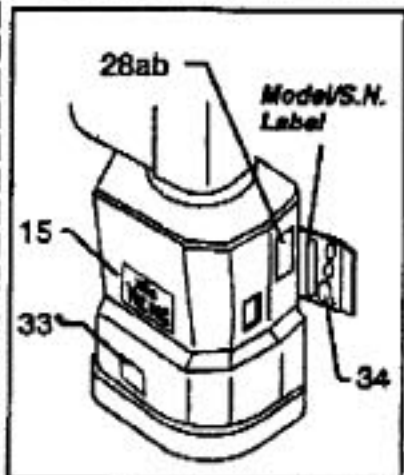

*NOTE: HEPA MODELS ONLY