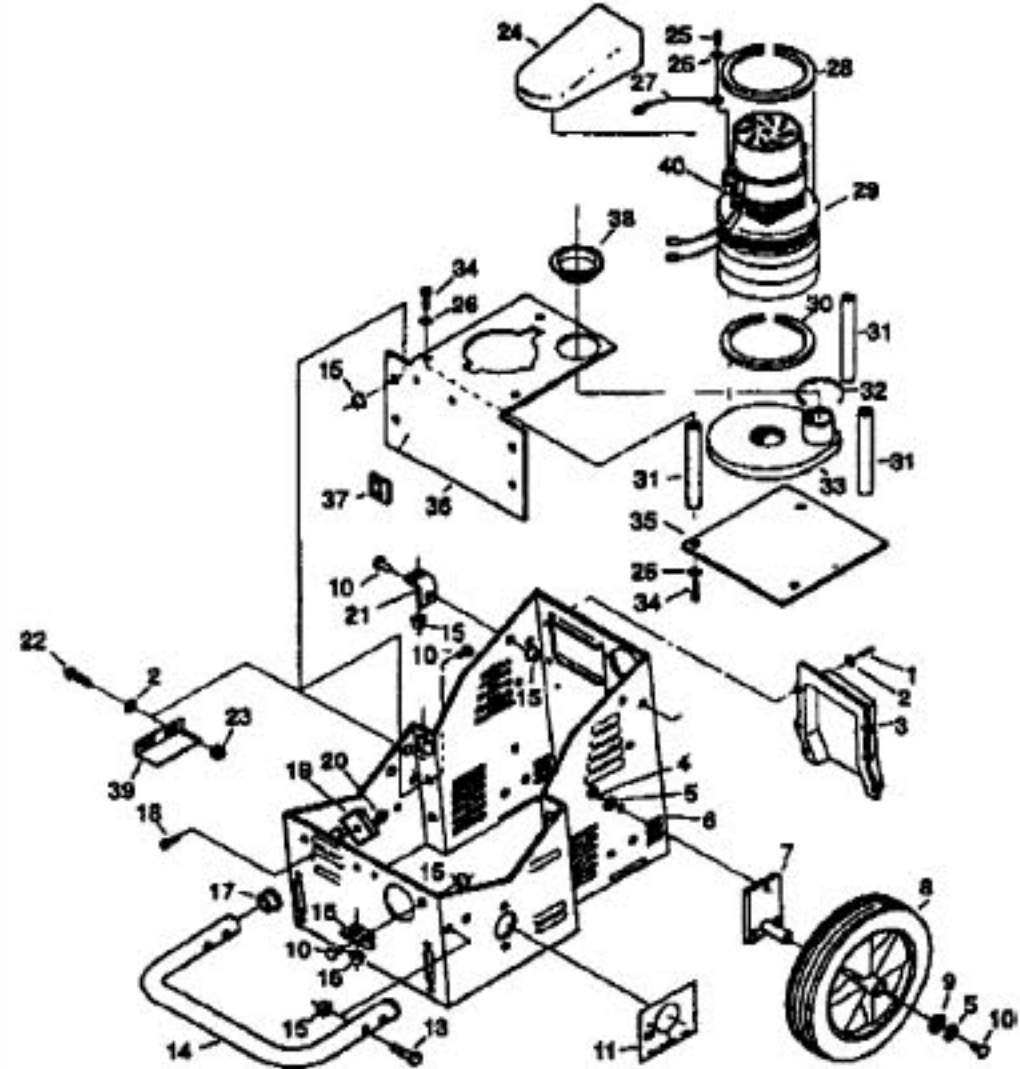

Motor & Housing

- 1 ..... WI-70309 ..... Screw
- 2 ..... WI-87026 ..... Washer
- 3 ..... WI-29145 ..... Duct, vac cooling, external
- 4 ..... WI-700205 ..... Screw
- 5 ..... WI-87025 ..... Washer
- 6 ..... WI-34173 ..... Frame, PSP
- 7 ..... WI-03035 ..... Axle, wheel
- 8 ..... WI-89048 ..... Wheel, 8", non-marking
- 9 ..... WI-87008 ..... Washer
- 10 ..... WI-70020 ..... Screw
- 11 ..... WI-50302 ..... Label, valve position
- 13 ..... WI-70019 ..... Screw
- 14 ..... WI-38101 ..... Handle, PSP, front lift
- 15 ..... WI-57105 ..... Nut
- 16 ..... WI-14443 ..... Bracket, PSP tank front
- 17 ..... WI-66016 ..... Plug
- 18 ..... WI-70066 ..... Screw
- 19 ..... WI-67029 ..... Rectifier
- 20 ..... WI-57104 ..... Nut
- 21 ..... WI-14316 ..... Bracket, PSP tank, rear
- 22 ..... WI-70067 ..... Screw
- 23 ..... WI-57116 ..... Nut
- 24 ..... WI-29141 ..... Duct, vac cooling, internal
- 25 ..... WI-70191 ..... Screw
- 26 ..... WI-87016 ..... Washer
- 27 ..... WI-88184 ..... Wire
- 28 ..... WI-35080 ..... Gasket, vac, upper, 14"
- 29 ..... WI-53142 ..... Vac Motor, 115V
- 29 ..... WI-53184 ..... Vac Motor, 100V, PSP-J
- 30 ..... WI-35081 ..... Gasket, lower vac, 17"
- 31 ..... WI-73226 ..... Spacer, vac
- 32 ..... WI-27049 ..... Cable Tie, 7"
- 33 ..... WI-27260 ..... Cover, vac intake
- 34 ..... WI-70088 ..... Screw
- 35 ..... WI-62148 ..... Plate, vac, lower
- 36 ..... WI-62147 ..... Plate, vac, upper
- 37 ..... WI-20056 ..... Clip, wire, self-adhesive
- 38 ..... WI-14042 ..... Bushing, 1.63 snap
- 39 ..... WI-36110 ..... Guard, wire
- 40 ..... WI-53146 ..... brush, motor