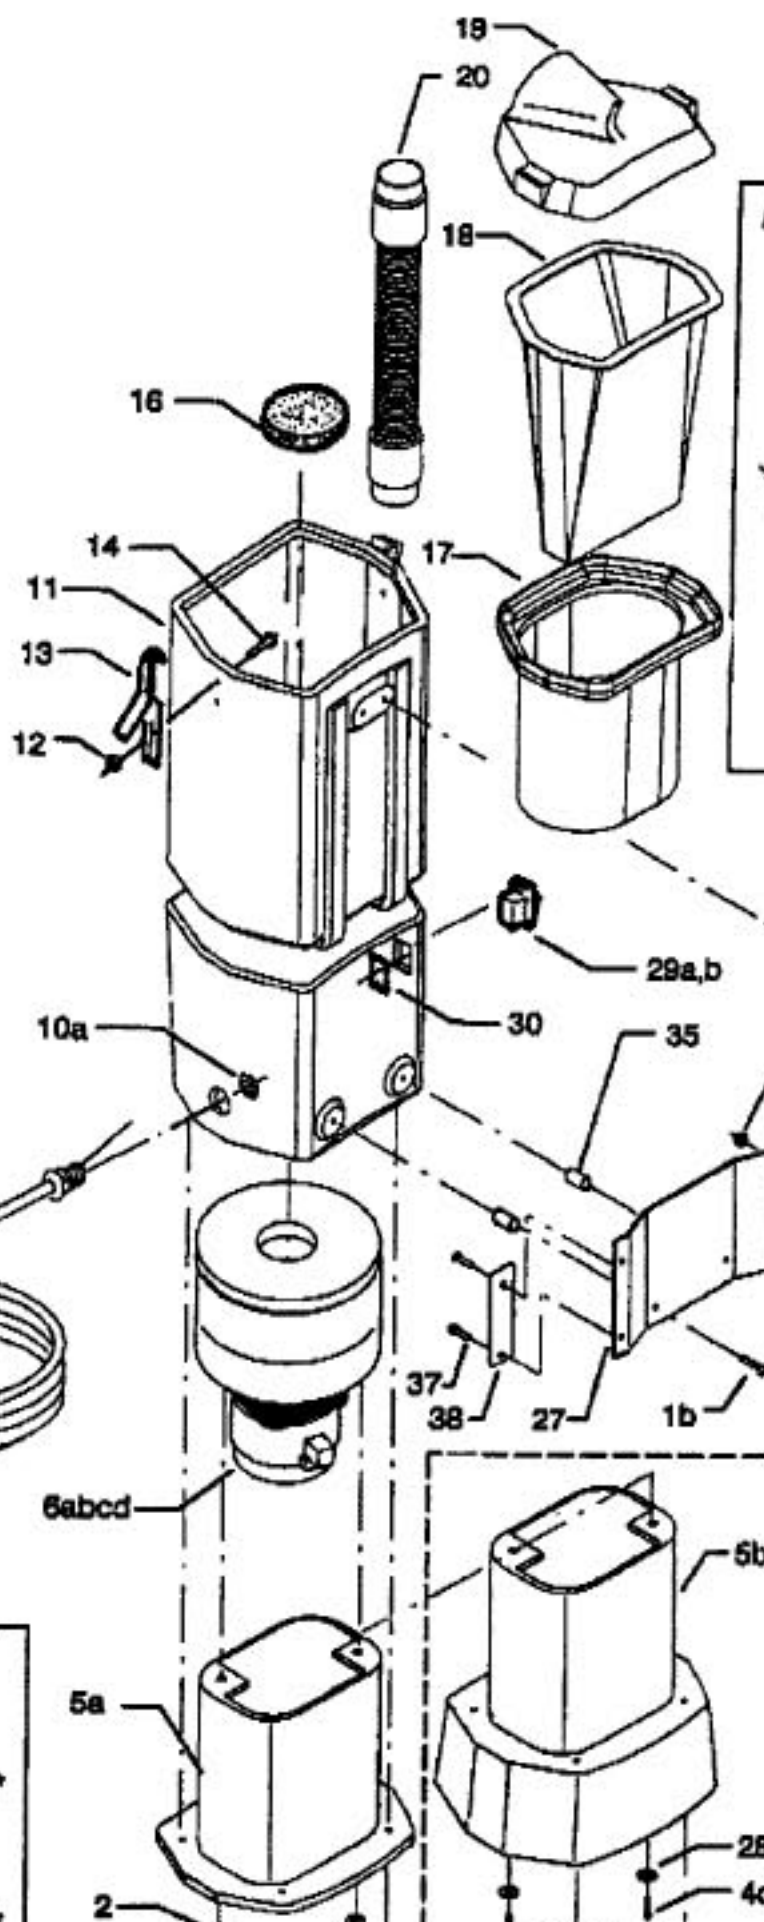

----- Manual continues below -----

Models: VAC PAC VP, VP-J, VPH, VPH-J

1A.....	WI-70021	Screw
1B.....	WI-70092	Screw
2.....	WI-87018	Washer
3A.....	WI-08049	Base, VP's
3B.....	WI-08046	Base, VPH's
4A.....	WI-70160	Screw
4B.....	WI-70114	Screw, VPJ
4C.....	WI-70088	Screw, VPH's
5A.....	WI-71107	Support, motor, VP's
5B.....	WI-7115	Support, motor, VPH's
6A.....	WI-53738	Vac Motor Assy, 115V
6B.....	WI-53575	Vac Motor Assy, 100V
6C.....	WI-53576	Vac Motor Assy, 115V, HEPA
6D.....	WI-53777	Vac Motor Assy, 110V, HEPA
7.....	WI-88657	Wire Assy, 18/3, VPH 115V
8.....	WI-23511	Cord Assy, 18/3, 40', SJT
9.....	WI-57104	Nut
10A.....	WI-57208	Nut, metal
10B.....	WI-57176	Nut, nylon
11.....	WI-75173	Tank, main housing
12.....	WI-57049	Nut, locking
13.....	WI-48062	Latch & Keeper
14.....	WI-70056	Screw
15.....	WI-50535	Label, vac pac main
16.....	WI-34203	Filter, vac intake
17.....	WI-14803	Bag, cloth
18.....	WI-14804	Paper Bag
19.....	WI-27622	Cover, rotomold, VP's, VPH's
20.....	WI-39405	Hose
21.....	WI-57030	Nut
22.....	WI-14854	Bracket, shoulder straps
23.....	WI-70162	Screw
24.....	WI-27050	Cable Tie, 3 1/2"
25.....	WI-14805	Shoulder Strap, vac pac
26.....	WI-70160	Screw
27.....	WI-62372	Plate, harness
28A.....	WI-50571	Label, warning, VP only
28B.....	WI-50650	Label, warning, VPH only
29A.....	WI-72076	Switch, DPST, rocker
29B.....	WI-72145	Switch, DPST, VPH's
30.....	WI-27376	Clip, switch retaining
31.....	WI-87104	Washer
32.....	WI-34223	Filter, HEPA, w/ gasket, VPH
33.....	WI-50639	Label, HEPA, VPH
34.....	WI-50656	Label, C-UL listing, VP/VPH
35.....	WI-73735	Spacer
36.....	WI-99843	gasket
37.....	WI-67005	Rivet
38.....	WI-62395	Plate, data plate label
39.....	WI-73169	Strain Relief, cord hook