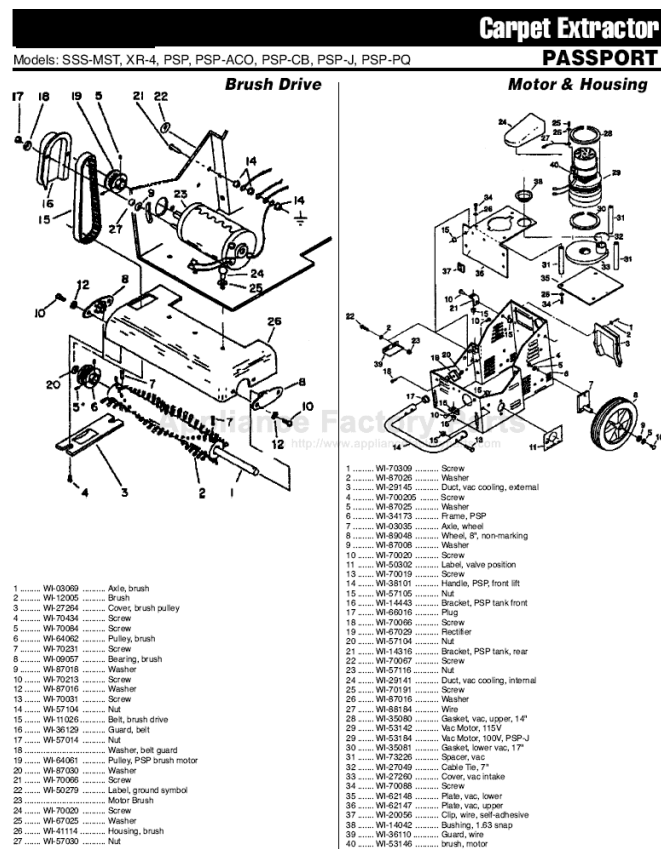

Windsor PASSPORT PSP-CB Owner's Manual

[Shop genuine replacement parts for Windsor
PASSPORT PSP-CB](#)

[Find Your Windsor Vacuum Cleaner Parts - Select From 26 Models](#)

----- Manual continues below -----