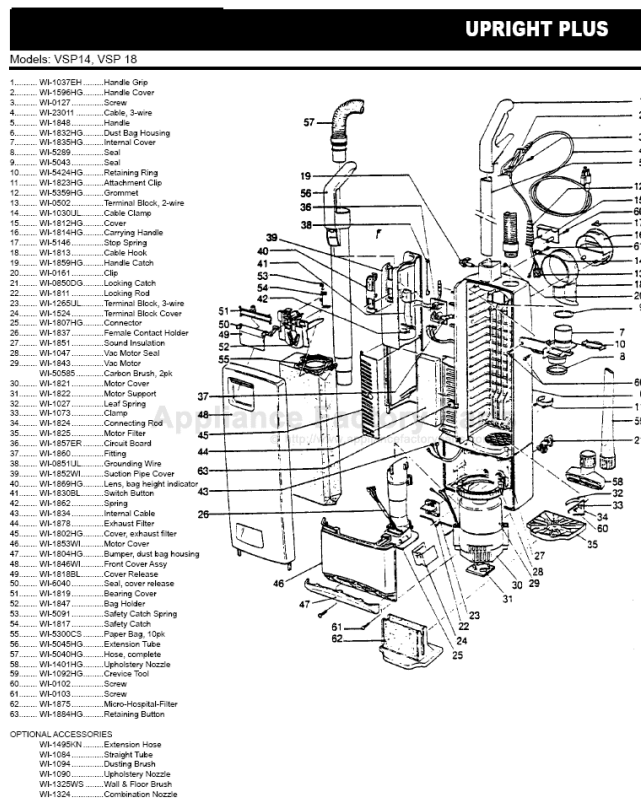

Windsor VERSAMATIC PLUS VSP-14 Owner's Manual

[Shop genuine replacement parts for Windsor
VERSAMATIC PLUS VSP-14](#)

[Find Your Windsor Vacuum Cleaner Parts - Select From 26 Models](#)

----- Manual continues below -----