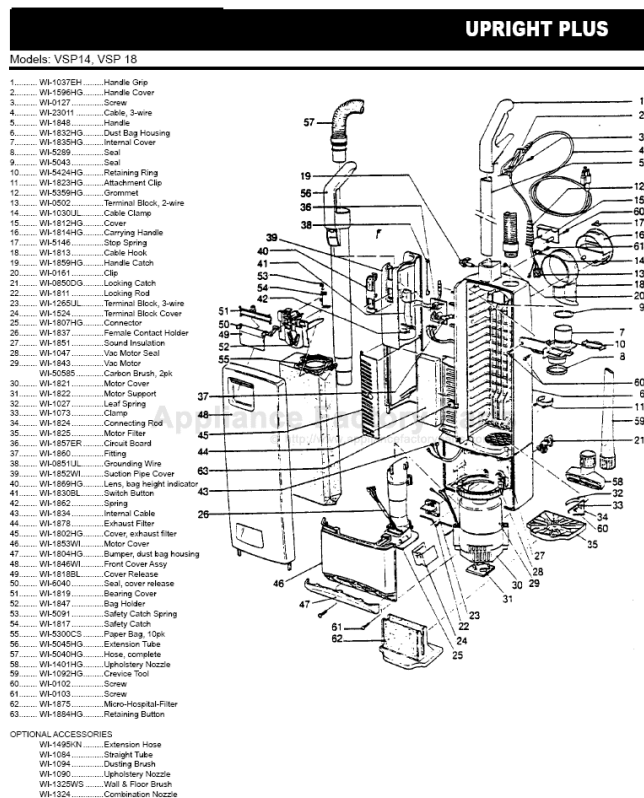

Windsor VERSAMATIC PLUS VSP-18 Owner's Manual

[Shop genuine replacement parts for Windsor
VERSAMATIC PLUS VSP-18](#)

[Find Your Windsor Vacuum Cleaner Parts - Select From 26 Models](#)

----- Manual continues below -----