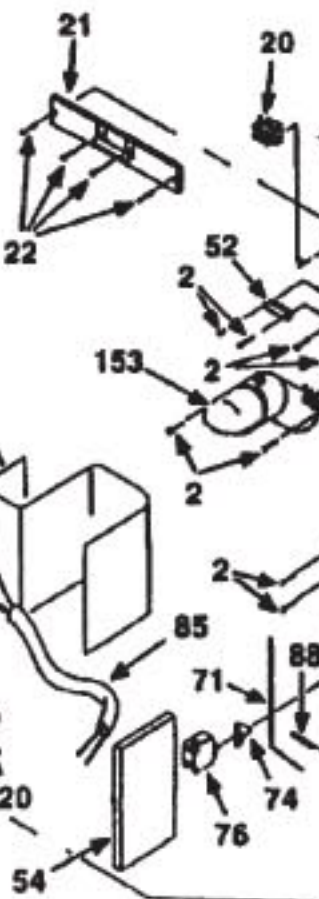

This Owner's Manual is provided and hosted by [Appliance Factory Parts](#).

US FLOOR DM 450 Owner's Manual

[Shop genuine replacement parts for US FLOOR DM 450](#)

[Find Your US FLOOR Vacuum Cleaner Parts - Select From 2 Models](#)

----- Manual continues below -----

Model: 350, 460

Also fits Mastercraft, Pacific-Steamex, Power-lite, and Tennant/Trend

- | | | |
|--------------------------------------|---|-----------------|
| 1 CV-299 Wand | 28 CV-297 Latch, cover | 63 CV-304 |
| 2 CV-203 Screw | 31 CV-019 Upholstery tool | 64 CV-290 |
| 3 CV-318 Screw | CV-020 Bristles, upholstery | 65 CV-289 |
| 4 CV-279 Screw | tool | 66 CV-288 |
| 5 CV-319 Handle assembly | 32 CV-021 Crevice tool | 68 CV-333 |
| 6 See #5 | 36 CV-328 Cover plate, electro- | 71 CV-270 |
| 7 CV-313 Sleeve | static | 72 CV-332 |
| 9 CV-002 Switch, on/off | 42 CV-266 Lock, wand | 74 CV-272 |
| 10 CV-312 Full bag light | 43 CV-265 Handle, body | 76 CV-273 |
| 11 CV-310 tool holder | 44 CV-9248 Housing, rear | 77 CV-066 |
| 12 CV-311 Handle shaft | 45 clip, anti-slip | 81 CV-284 |