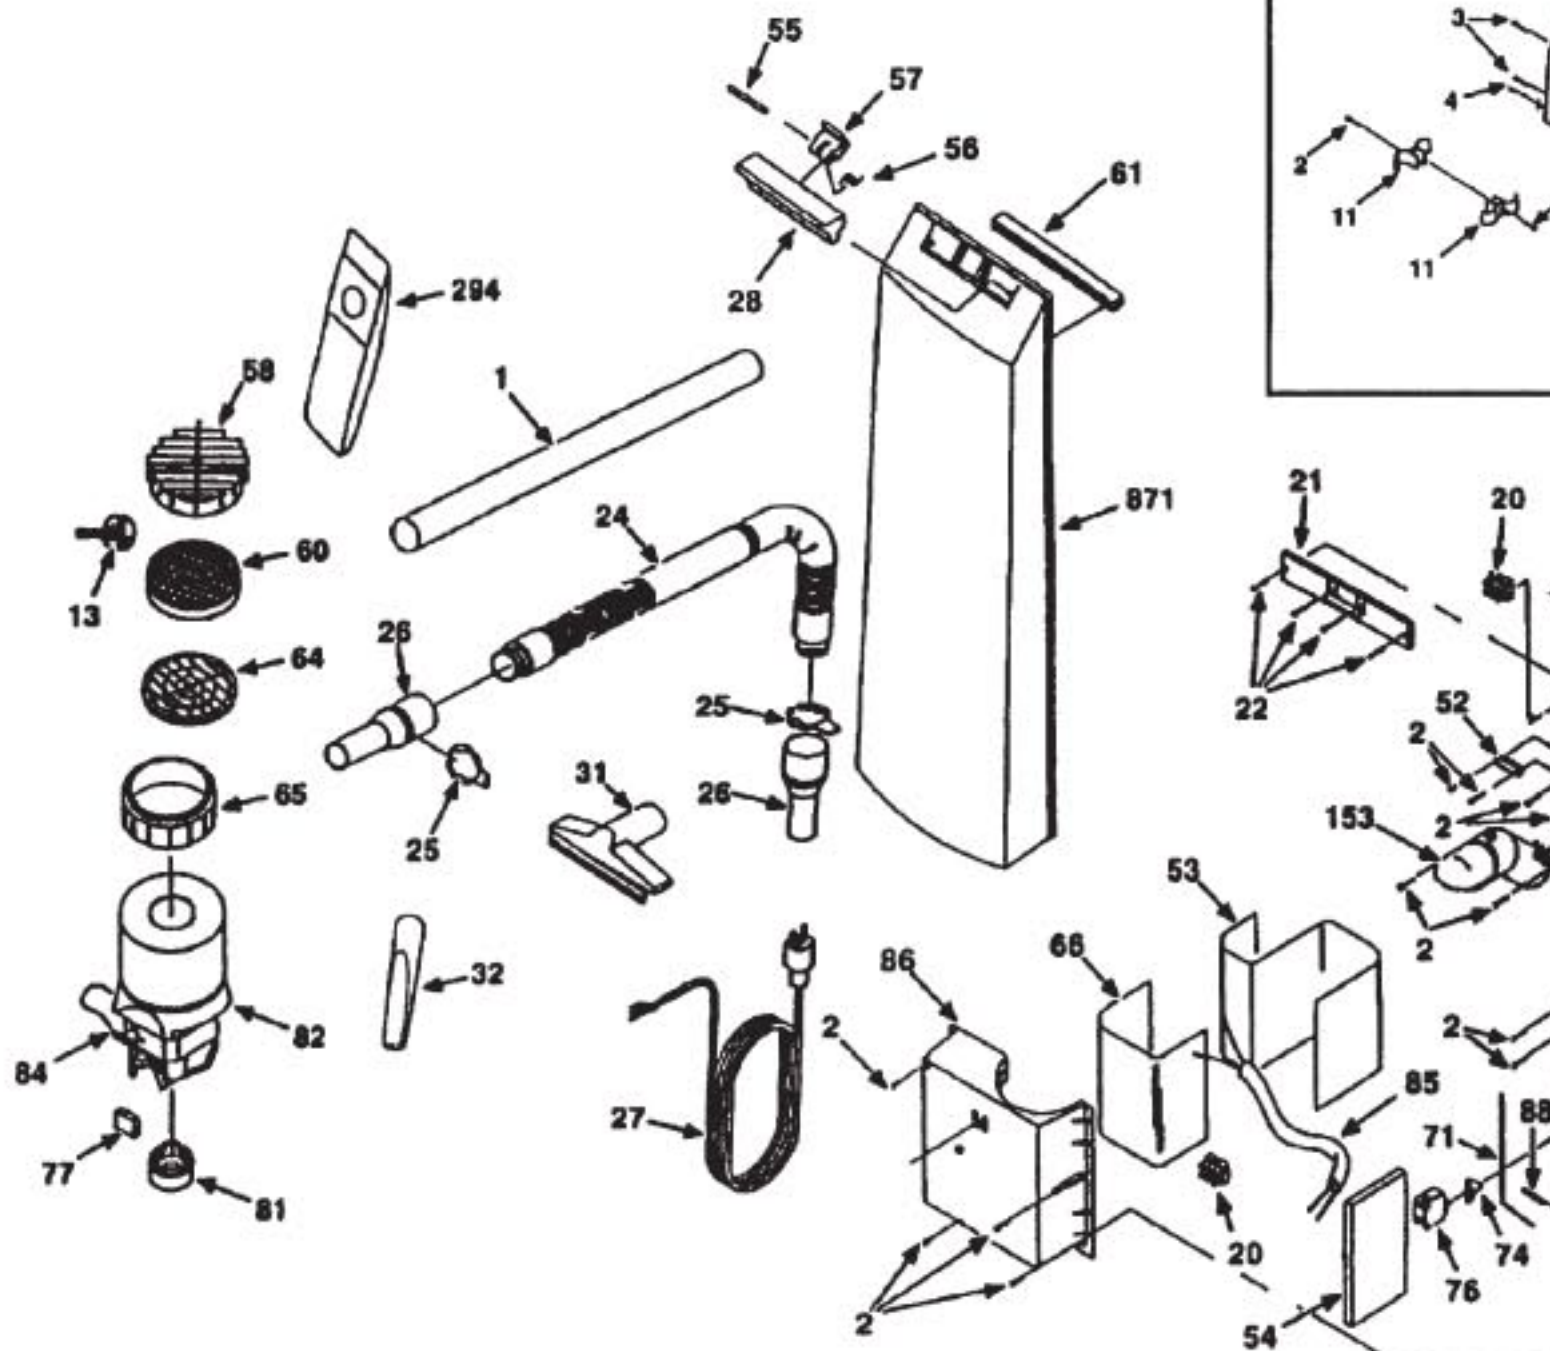

This Owner's Manual is provided and hosted by [Appliance Factory Parts](#).

US FLOOR DM 450 Owner's Manual

[Shop genuine replacement parts for US FLOOR DM 450](#)

[Find Your US FLOOR Vacuum Cleaner Parts - Select From 2 Models](#)

----- Manual continues below -----

Model: 350, 460

Also fits Mastercraft, Pacific-Steamex, Power-lite, and Tennant/Trend

- | | | |
|--------------------------------------|---|-----------------|
| 1 CV-299 Wand | 28 CV-297 Latch, cover | 63 CV-304 |
| 2 CV-203 Screw | 31 CV-019 Upholstery tool | 64 CV-290 |
| 3 CV-318 Screw | CV-020 Bristles, upholstery | 65 CV-289 |
| 4 CV-279 Screw | tool | 66 CV-288 |
| 5 CV-319 Handle assembly | 32 CV-021 Crevice tool | 68 CV-333 |
| 6 See #5 | 36 CV-328 Cover plate, electro- | 71 CV-270 |
| 7 CV-313 Sleeve | static | 72 CV-332 |
| 9 CV-002 Switch, on/off | 42 CV-266 Lock, wand | 74 CV-272 |
| 10 CV-312 Full bag light | 43 CV-265 Handle, body | 76 CV-273 |
| 11 CV-310 tool holder | 44 CV-9248 Housing, rear | 77 CV-066 |
| 12 CV-311 Handle shaft | 45 clip, anti-slip | 81 CV-284 |