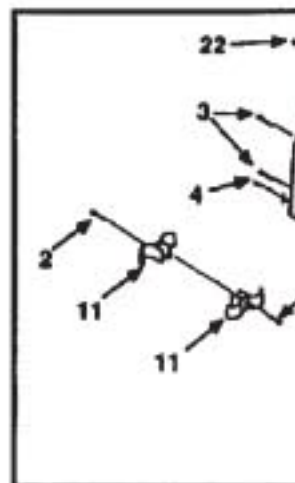

This Owner's Manual is provided and hosted by [Appliance Factory Parts](#).

US FLOOR DM 450 Owner's Manual

[Shop genuine replacement parts for US FLOOR DM 450](#)

[Find Your US FLOOR Vacuum Cleaner Parts - Select From 2 Models](#)

----- Manual continues below -----

Model: 350, 460

Also fits Mastercraft, Pacific-Steamex, Power-lite, and Tennant/Trend

- | | | |
|--------------------------------------|---|-----------------|
| 1 CV-299 Wand | 28 CV-297 Latch, cover | 63 CV-304 |
| 2 CV-203 Screw | 31 CV-019 Upholstery tool | 64 CV-290 |
| 3 CV-318 Screw | CV-020 Bristles, upholstery | 65 CV-289 |
| 4 CV-279 Screw | tool | 66 CV-288 |
| 5 CV-319 Handle assembly | 32 CV-021 Crevice tool | 68 CV-333 |
| 6 See #5 | 36 CV-328 Cover plate, electro- | 71 CV-270 |
| 7 CV-313 Sleeve | static | 72 CV-332 |
| 9 CV-002 Switch, on/off | 42 CV-266 Lock, wand | 74 CV-272 |
| 10 CV-312 Full bag light | 43 CV-265 Handle, body | 76 CV-273 |
| 11 CV-310 tool holder | 44 CV-9248 Housing, rear | 77 CV-066 |
| 12 CV-311 Handle shaft | 45 clip, anti-slip | 81 CV-284 |