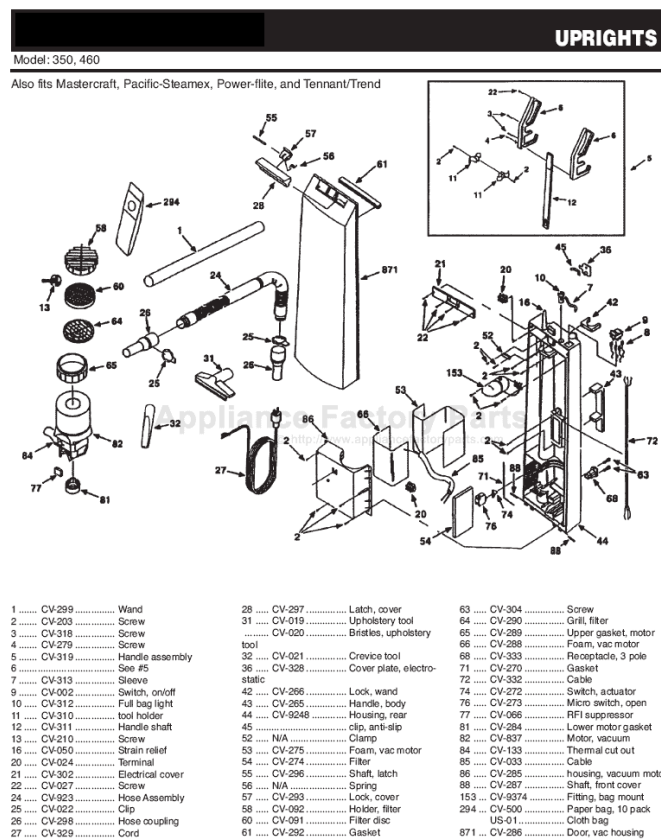

This Owner's Manual is provided and hosted by [Appliance Factory Parts](#).

US FLOOR DM 450 Owner's Manual

[Shop genuine replacement parts for US FLOOR DM 450](#)

[Find Your US FLOOR Vacuum Cleaner Parts - Select From 2 Models](#)

----- Manual continues below -----

Model: 350, 460

Also fits Mastercraft, Pacific-Steamex, Power-lite, and Tennant/Trend

- | | | |
|--------------------------------------|---|-----------------|
| 1 CV-299 Wand | 28 CV-297 Latch, cover | 63 CV-304 |
| 2 CV-203 Screw | 31 CV-019 Upholstery tool | 64 CV-290 |
| 3 CV-318 Screw | CV-020 Bristles, upholstery | 65 CV-289 |
| 4 CV-279 Screw | tool | 66 CV-288 |
| 5 CV-319 Handle assembly | 32 CV-021 Crevice tool | 68 CV-333 |
| 6 See #5 | 36 CV-328 Cover plate, electro- | 71 CV-270 |
| 7 CV-313 Sleeve | static | 72 CV-332 |
| 9 CV-002 Switch, on/off | 42 CV-266 Lock, wand | 74 CV-272 |
| 10 CV-312 Full bag light | 43 CV-265 Handle, body | 76 CV-273 |
| 11 CV-310 tool holder | 44 CV-9248 Housing, rear | 77 CV-066 |
| 12 CV-311 Handle shaft | 45 clip, anti-slip | 81 CV-284 |