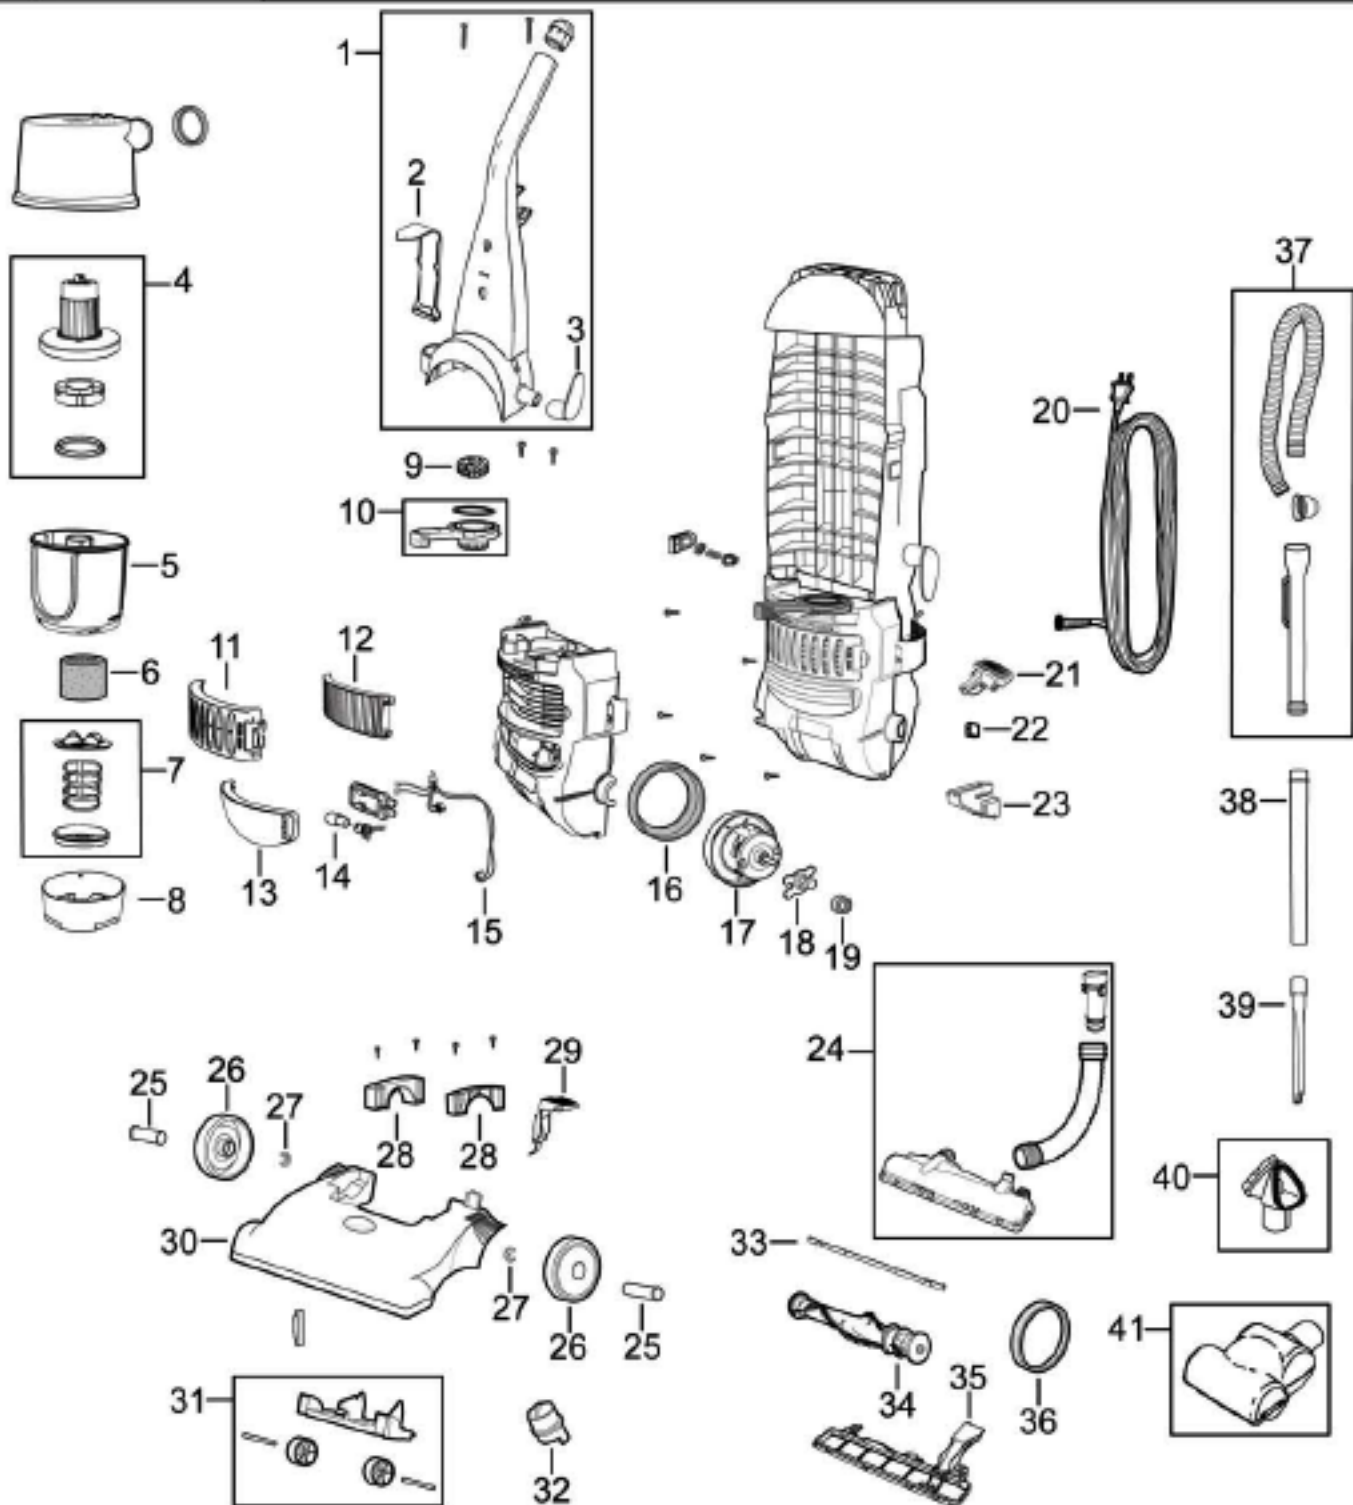

# POWERFORCE® BAGLESS TURBO

## Model 6596

KEY	PART NO	DESCRIPTION
1	B-203-1339	Upper Handle Assy - Berry
2	B-203-6828	Turbo Brush Bracket
3	B-203-1198	Cord Wrap
4	B-203-1333	Cyclone Assy - Berry
5	B-203-1334	Dirt Cup - Berry
6	B-203-1192	Foam Filter
7	B-203-1183	Pleated Circular Filter
8	B-203-1335	Filter Case - Berry
9	B-203-1215	Lever Filter
10	B-203-1337	Lock n' Seal Lever - Berry
11	B-203-1338	Filter Grille
12	B-203-1402	Filter - HEPA Media
13	B-203-1242	Lens
14	B-203-1297	Light Bulb - 12V
15	B-203-1213	Wire Harness - Thermo
16	B-203-1218	Motor Cushion - Large
17	B-203-2211	Motor
18	B-203-1217	Motor Support
19	B-203-1107	Motor Cushion - Small
20	B-203-1067	Power Cord
21	B-203-1199	Switch Button
22	B-203-1243	Main Switch
23	B-203-1212	Switch Cap
24	B-203-1240	Case Drum Assy
25	B-203-2547	Axle
26	B-203-2037	Rear Wheel
27	B-203-2548	E-Ring
28	B-203-1222	Neck Brush
29	B-203-1223	Lever Release
30	B-203-1342	Top Cover - Black
31	B-203-2556	Roller Assy. W/ Axle
32	B-203-1336	Height Adjustment Knob - Berry
33	B-203-1241	Bumper
34	B-203-1195	Brush
35	B-203-1185	Access Plate
36	B-203-1093	Belt
37	B-203-1216	Hose Assy
38	B-203-1022	Extension Wand
39	B-203-1063	Crevice Tool
40	B-203-1099	Dust Brush Combo Tool
41	B-203-1227	Turbo Brush - Euro Yellow
xx	2031003	Screw - Handle/Hose Cuff
xx	2036829	User's Guide - United States