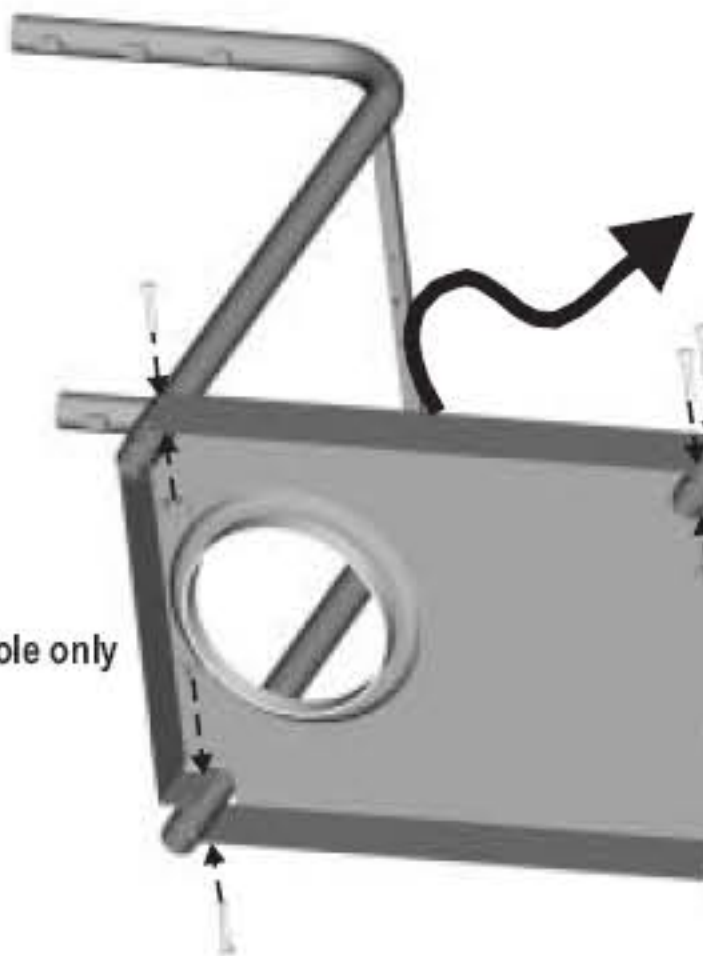

----- Manual continues below -----

1

Items to Assemble:

- 2 Leg Assemblies
- 1 Bottom Shelf
- 6 Carriage Bolts
- 6 Wing Nuts

Qty: 6

Left Side:
Place 1 Carriage Bolt
and Wing Nut in upper hole only

Qty: 6

Place Bottom Shelf and Legs as shown.

After assembling tighten all Wing Nuts.

4

Items to Assemble:

- 1 Grill Bottom
- 1 Heat Shield
- 4 Carriage Bolts
- 4 Wing Nuts
- 2 Control Knobs