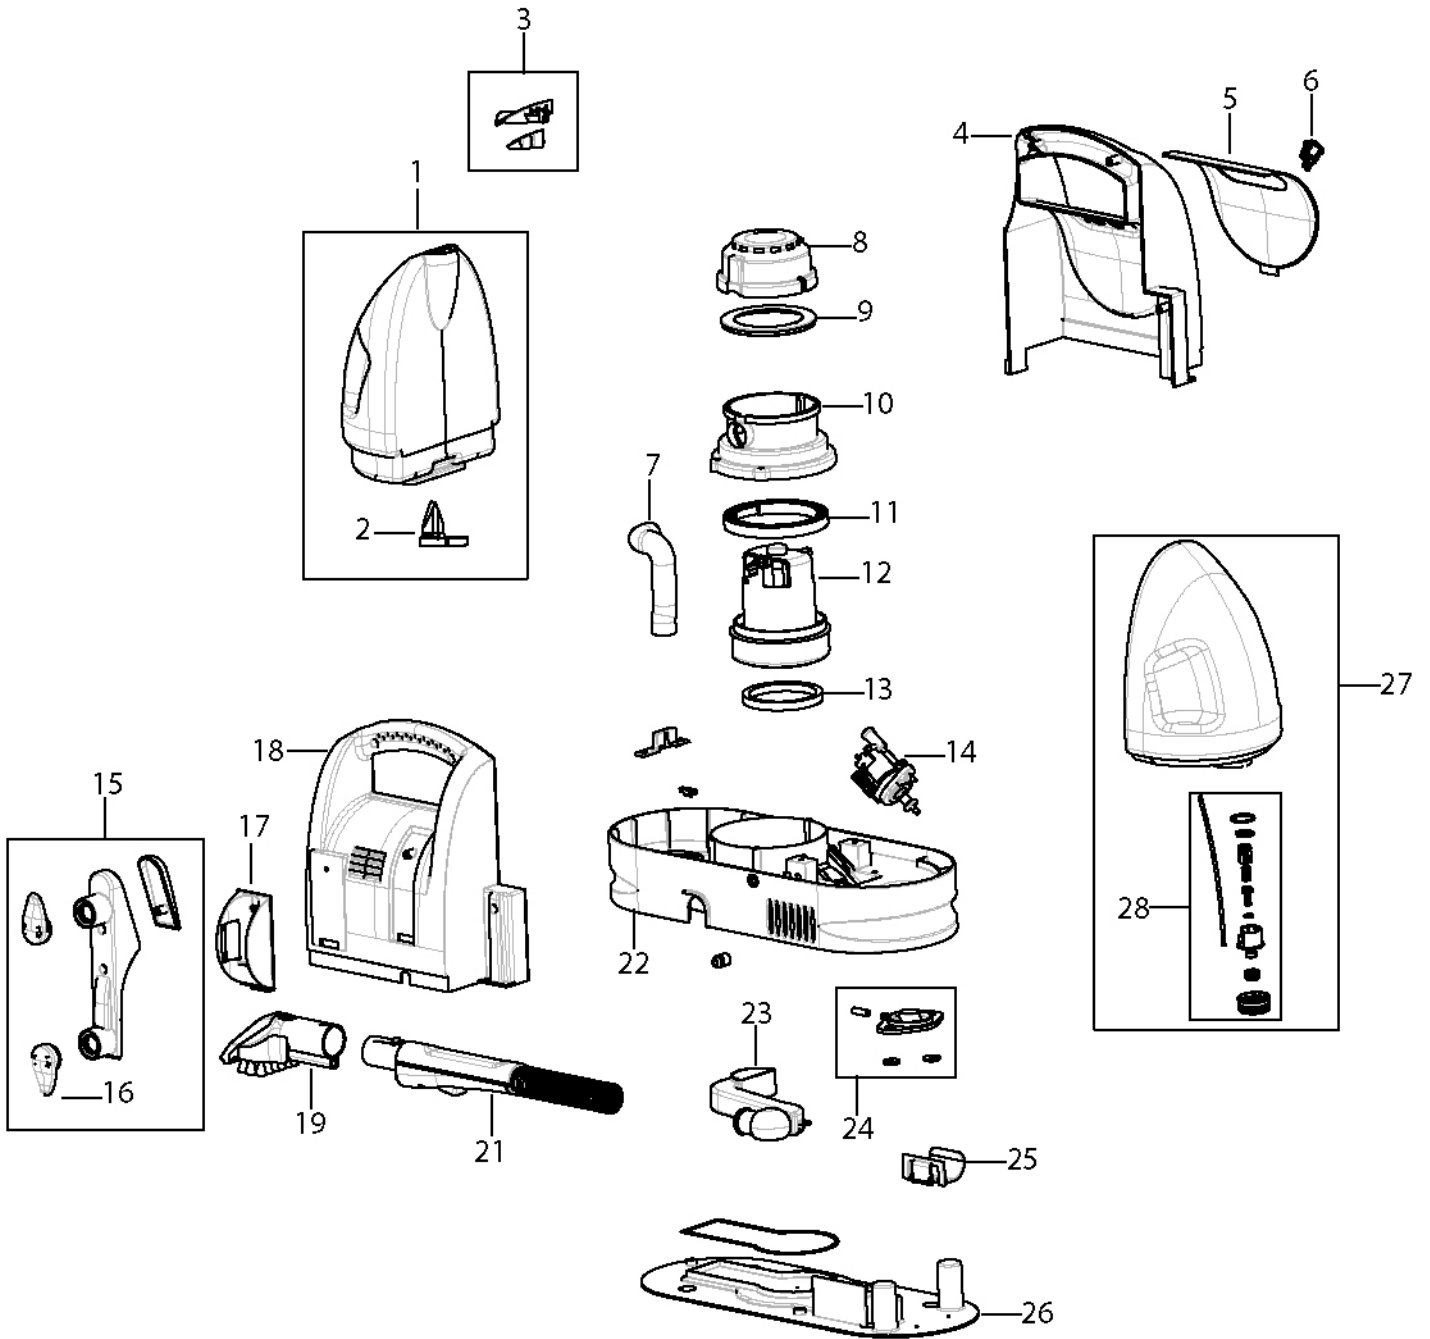

This Owner's Manual is provided and hosted by [Appliance Factory Parts](#).

RUBBERMAID 9E02 Owner's Manual

[Shop genuine replacement parts for RUBBERMAID
9E02](#)

[Find Your RUBBERMAID Vacuum Cleaner Parts - Select From 6 Models](#)

----- Manual continues below -----

PORTABLE DEEP CLEANER

Xtra-Lift™ PDC Model 9E02

PORTABLE DEEP CLEANER

Xtra-Lift™ PDC Model 9E02

KEY PART NO	DESCRIPTION
1 B-203-5005	Dirty Tank Assy
2 B-603-5045	Airstack Bottom Seal
3 B-203-5010	Dirty Tank Latch w/ Gasket
4 B-203-5016	Front Housing
5 B-203-5015	Cover, Plate
6 B-210-4200	Switch
7 B-603-5017	Motor Exhaust Duct
8 B-603-5018	Top Motor Cover
9 B-603-5019	Top Motor Seal
10 B-603-5020	Motor Cover
11 B-603-5021	Top Motor Gasket
12 B-603-5022	Motor
13 B-603-5023	Bottom Motor Gasket
14 B-603-5029	Pump
15 B-203-5022	Cord Wrap Bracket w/ Cord Wraps & Cover
16 B-203-5021	Cord Wrap
17 B-203-5023	Wand Clip
18 B-203-5024	Rear Housing
19 B-203-5020	3" Upholstery Tool
21 B-203-5019	Flex Hose & Handle Assy
22 B-203-5201	Base - Med Cool Gray
23 B-603-5034	Intake Duct
24 B-603-5030	Receiver Assy
25 B-203-5048	Hose Clip
26 B-203-5018	Bottom Base Cover w/ Gasket
27 B-203-5017	Clean Tank Assy
28 B-203-5014	Cap & Insert Assy
xx 2035025	Power Cord
xx 2035026	GASKET FOR BASE/RECOVERY TANK
xx 2031158	User's Guide