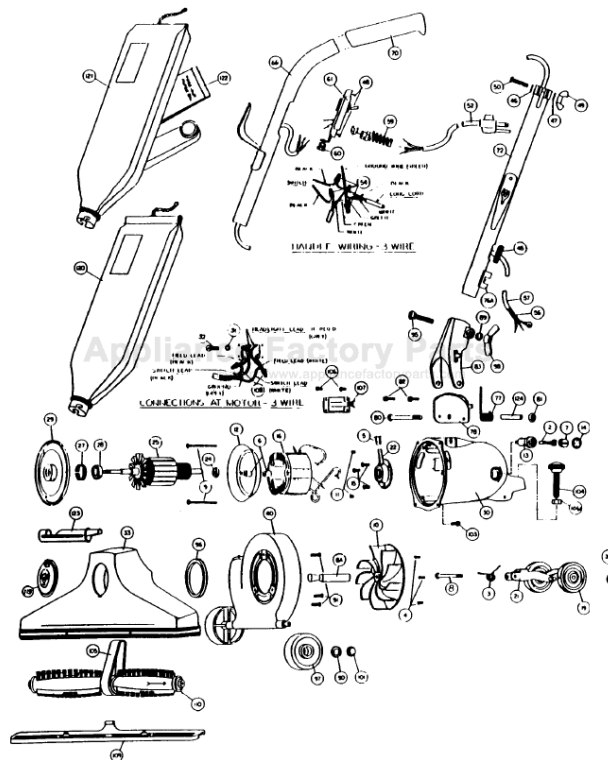

[Find Your Royal Vacuum Cleaner Parts - Select From 772 Models](#)

----- Manual continues below -----