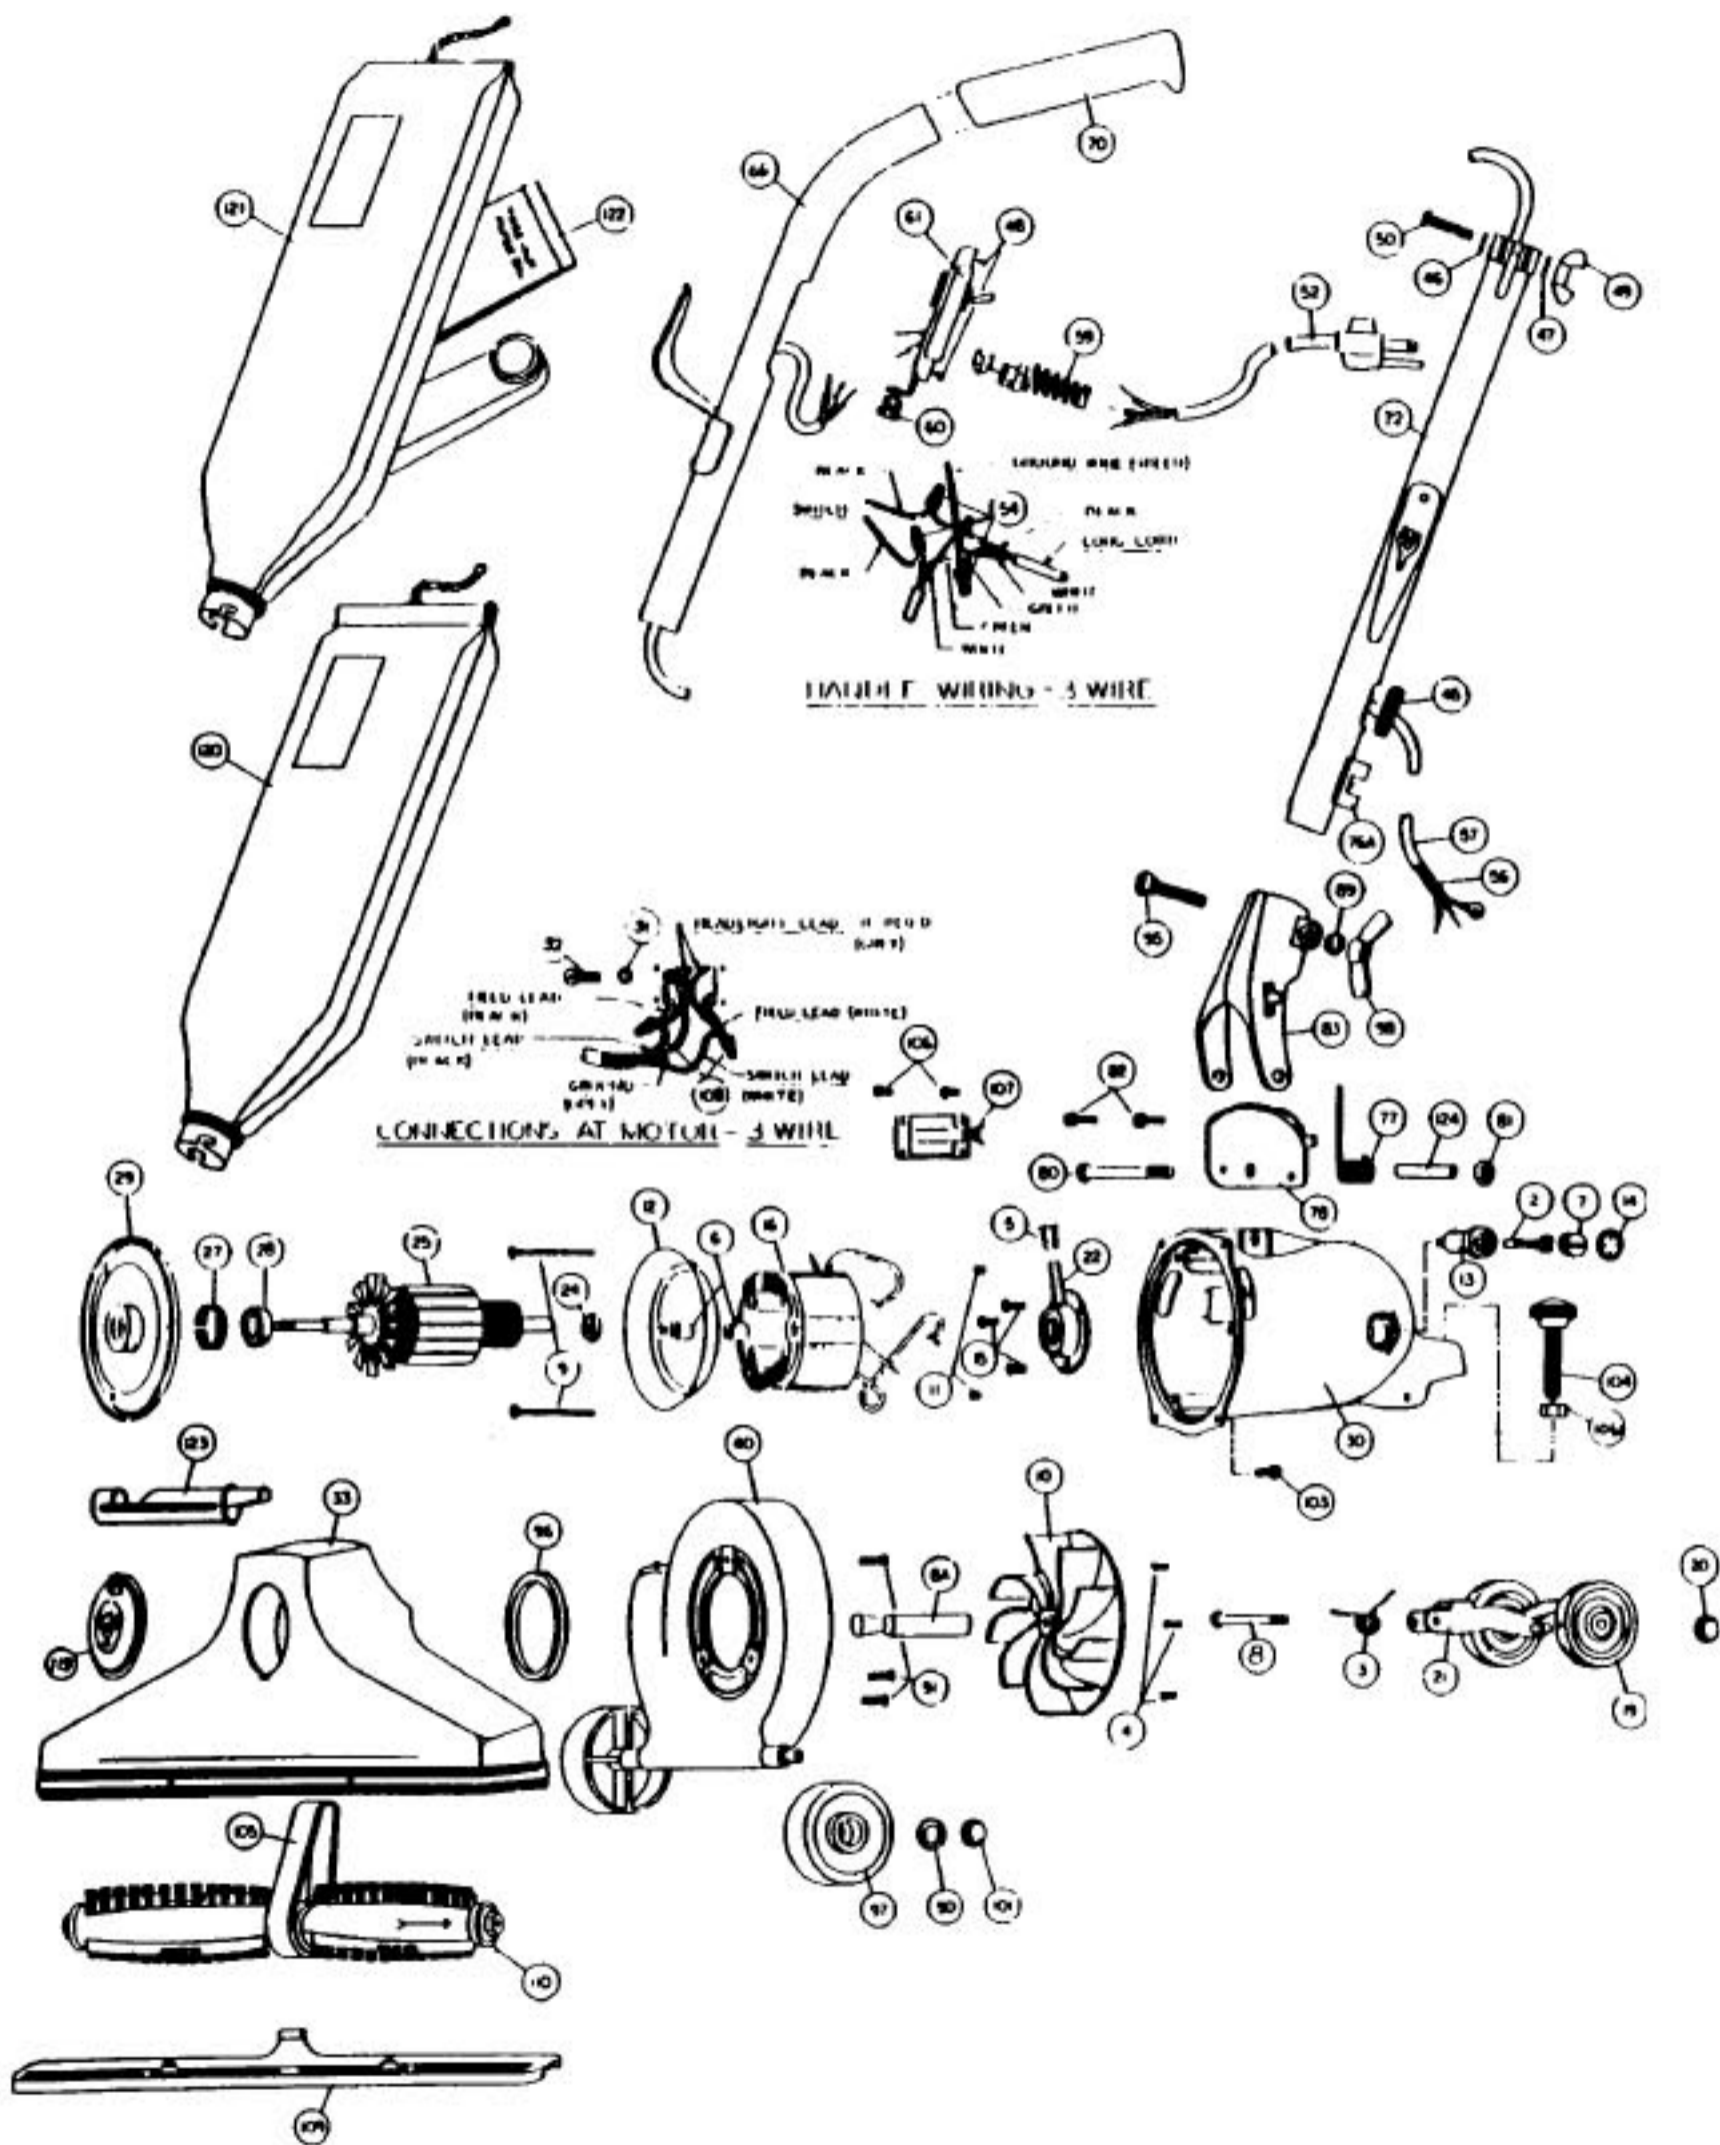

Models: 360

Models: 360

	NLA	Motor Unit Assy	66	NLA	Upper Handle Assembly
2	NLA	Carbon Brush Assy	70	R-801314	Handle Grip
3	R-003008	Spring, rear fork	72	R-0655330	Handle Adaptor Assembly
4	R-670013	Screw, motor plate ret.	76A	R-670844	Cord, clip
5	R-065028	Oiler Cap	77	R-004723	Handle Fork Spring
6	R-618772	Spacer, baffle	78	R-133714	Handle Stop Plate
7	R-672103	Brush Holder Screw Assembly	80	R-801708	Bolt, handle fork retainer
8	R-311031	Screw & Washer Assembly	81	R-801714	Nut, nylon insert
8A	R-380261	Drive Shaft	82	R-990104	Screw, handle stop plate
9	R-618016	Screw, field retainer	83	R-028580	Handle Fork & Latch Assembly
10	R-608005	Fan, heavy duty	90	R-005138	Washer, wheel retainer
11	R-801014	Set Screw, brush holder	91	R-023309	Screw, nozzle & fan case
12	R-801017	Baffle Plate	95	R-230713	Carriage Bolt, handle clamp
13	R-801019	Brush Holder	96	R-2854270	Gasket, nozzle sealing
14	R-801034	Brush Holder Protector Cap	97	R-671705	Wheel, wide
15	R-801701	Screw, rear bearing retainer	98	R-285720	Wingnut, large
16	R-618002	Field, 120v	101	R-801711A	Wheel Retainer
17	R-061905	Rear Wheel, Fork & Shaft Assy	103	R-980743	Screw, machine-thread forming
19	R-671705	Wheel, 2 1/2" diam.	104	R-080105	Nozzle Adjust Screw & Nut Assy
20	R-801711A	Wheel Retainer	104A	R-608153	Nut, nozzle adjust screw
21	R-028574	Rear Fork & Shaft Assembly	105	R-672260	Belt
22	R-080126	Rear Bearing Assy	106	R-360753	Screw, side connections plate
	R-068007	Motor Plate & Armature Assy	107	R-183749	Side Connections Plate
24	R-175053	Washer, oil slinger	108	R-259762	Wire Connector, blue
25	R-680001	Armature, 120v	109	R-692270	Nozzle Guard
	NLA	Motor Plate & Bearing Assy	110	R-673273	Brush Roll Assembly
27	R-880046	Tolerance Ring	119	R-080169	Adjust-O-Rite Plate
28	R-880026	Ball Bearing	120	R-770040	Bag Assy, shakeout, 360
29	R-884003	Motor Plate	121	NLA	Bag Assy, zipper, 360Z
30	R-871101	Motor Housing	122	R-66247	Paper Bag
31	R-006318	Lockwasher	123	R-880262	Belt Lifter
32	NLA	Screw, ground lead	124	R-110773	Insert, motor housing
33	R-0611268	Nozzle Assembly			
36	NLA	Clamp, bumper			
38	NLA	Bumper			
40	R-101161	Fancase Assembly			
42	R-611101	Axle Stud			
	R-067030	Handle & Cord Assembly, 50ft			
45	R-230324	Grommet			
46	R-003311	Washer			
47	R-023311	Lockwasher			
48	R-880707	Screw, switch plate			
49	R-801710	Wingnut, small			
50	NLA	Screw, adaptor clamp			
	R-060831	Switch & Cord Assembly, 50 ft			
52	NLA	Cord & Plug Assembly, 50 ft			
54	R-259761	Wire Connector, grey			
56	NLA	Cord Protecting Sleeve			
57	NLA	Short Cord & Lug Assembly			
59	R-611305	Strain Relief, switch plate			
60	R-880304	Strain Relief, handle			
61	R-060837	Switch & Plate Assembly			