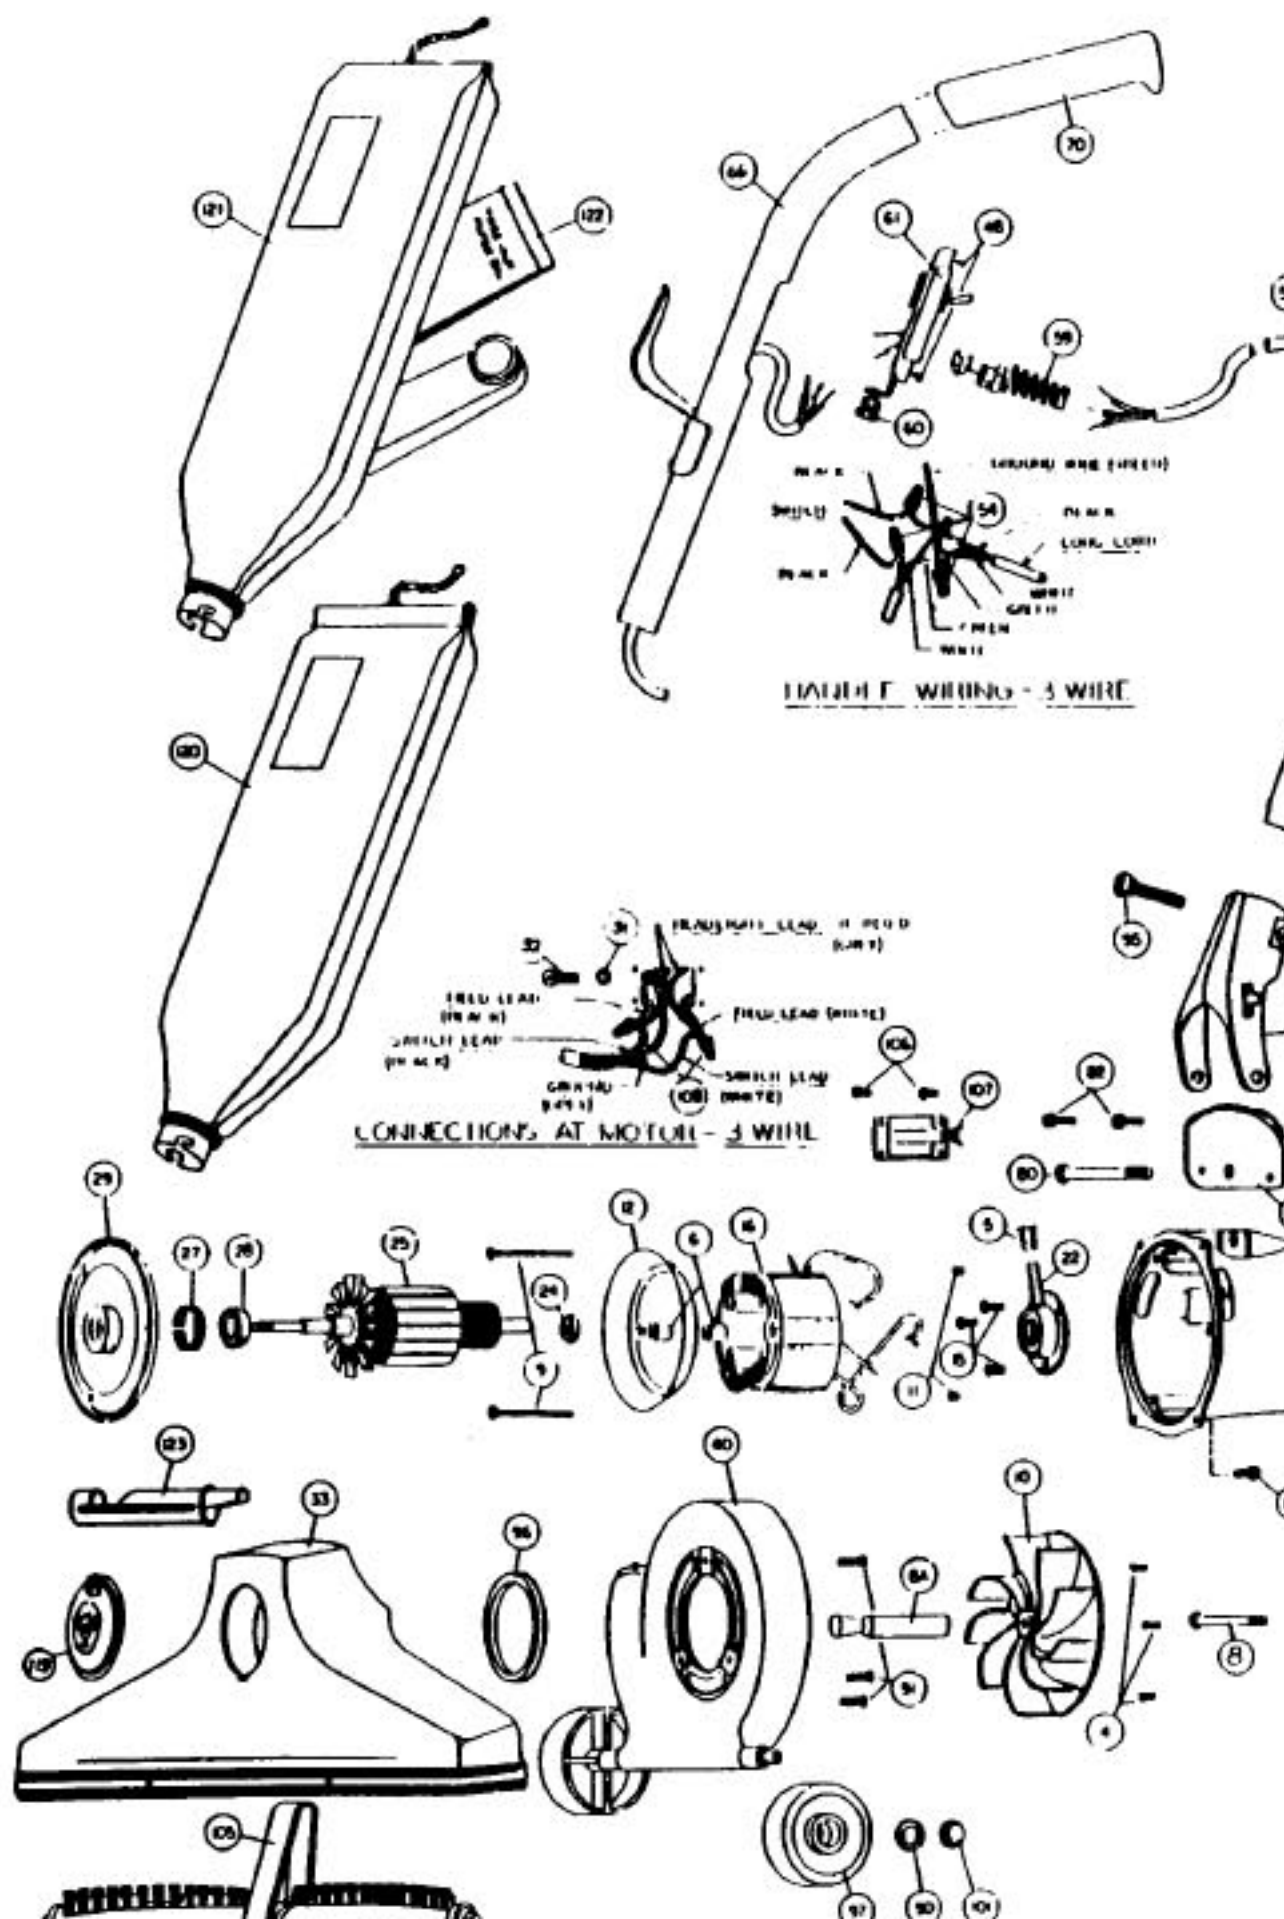

## Models: 360

	NLA	Motor Unit Assy	66	NLA	Upper
2	NLA	Carbon Brush Assy	70	R-801314	Handl
3	R-003008	Spring, rear fork	72	R-0655330	Handl
4	R-670013	Screw, motor plate ret.	76A	R-670844	Cord,
5	R-065028	Oiler Cap	77	R-004723	Handl
6	R-618772	Spacer, baffle	78	R-133714	Handl
7	R-672103	Brush Holder Screw Assembly	80	R-801708	Bolt, h
8	R-311031	Screw & Washer Assembly	81	R-801714	Nut, n
8A	R-380261	Drive Shaft	82	R-990104	Screw
9	R-618016	Screw, field retainer	83	R-028580	Handl
10	R-608005	Fan, heavy duty	90	R-005138	Wash
11	R-801014	Set Screw, brush holder	91	R-023309	Screw
12	R-801017	Baffle Plate	95	R-230713	Carria
13	R-801019	Brush Holder	96	R-2854270	Gaske
14	R-801034	Brush Holder Protector Cap	97	R-671705	Whee
15	R-801701	Screw, rear bearing retainer	98	R-285720	Wingr
16	R-618002	Field, 120v	101	R-801711A	Whee
17	R-061905	Rear Wheel, Fork & Shaft Assy	103	R-980743	Screw
19	R-671705	Wheel, 2 1/2" diam.	104	R-080105	Nozzl
20	R-801711A	Wheel Retainer	104A	R-608153	Nut, n
21	R-028574	Rear Fork & Shaft Assembly	105	R-672260	Belt
22	R-080126	Rear Bearing Assy	106	R-360753	Screw
	R-068007	Motor Plate & Armature Assy	107	R-183749	Side C
24	R-175053	Washer, oil slinger	108	R-259762	Wire C
25	R-680001	Armature, 120v	109	R-692270	Nozzl
	NLA	Motor Plate & Bearing Assy	110	R-673273	Brush
27	R-880046	Tolerance Ring	119	R-080169	Adjust
28	R-880026	Ball Bearing	120	R-770040	Bag A
29	R-884003	Motor Plate	121	NLA	Bag A
30	R-871101	Motor Housing	122	R-66247	Paper
31	R-006318	Lockwasher	123	R-880262	Belt L
32	NLA	Screw, ground lead	124	R-110773	Insert
33	R-0611268	Nozzle Assembly			
36	NLA	Clamp, bumper			
38	NLA	Bumper			
40	R-101161	Fancase Assembly			
42	R-611101	Axle Stud			
	R-067030	Handle & Cord Assembly, 50ft			
45	R-230324	Grommet			
46	R-003311	Washer			
47	R-023311	Lockwasher			
48	R-880707	Screw, switch plate			
49	R-801710	Wingnut, small			
50	NLA	Screw, adaptor clamp			
	R-060831	Switch & Cord Assembly, 50 ft			
58	NLA	Screw, ground lead			