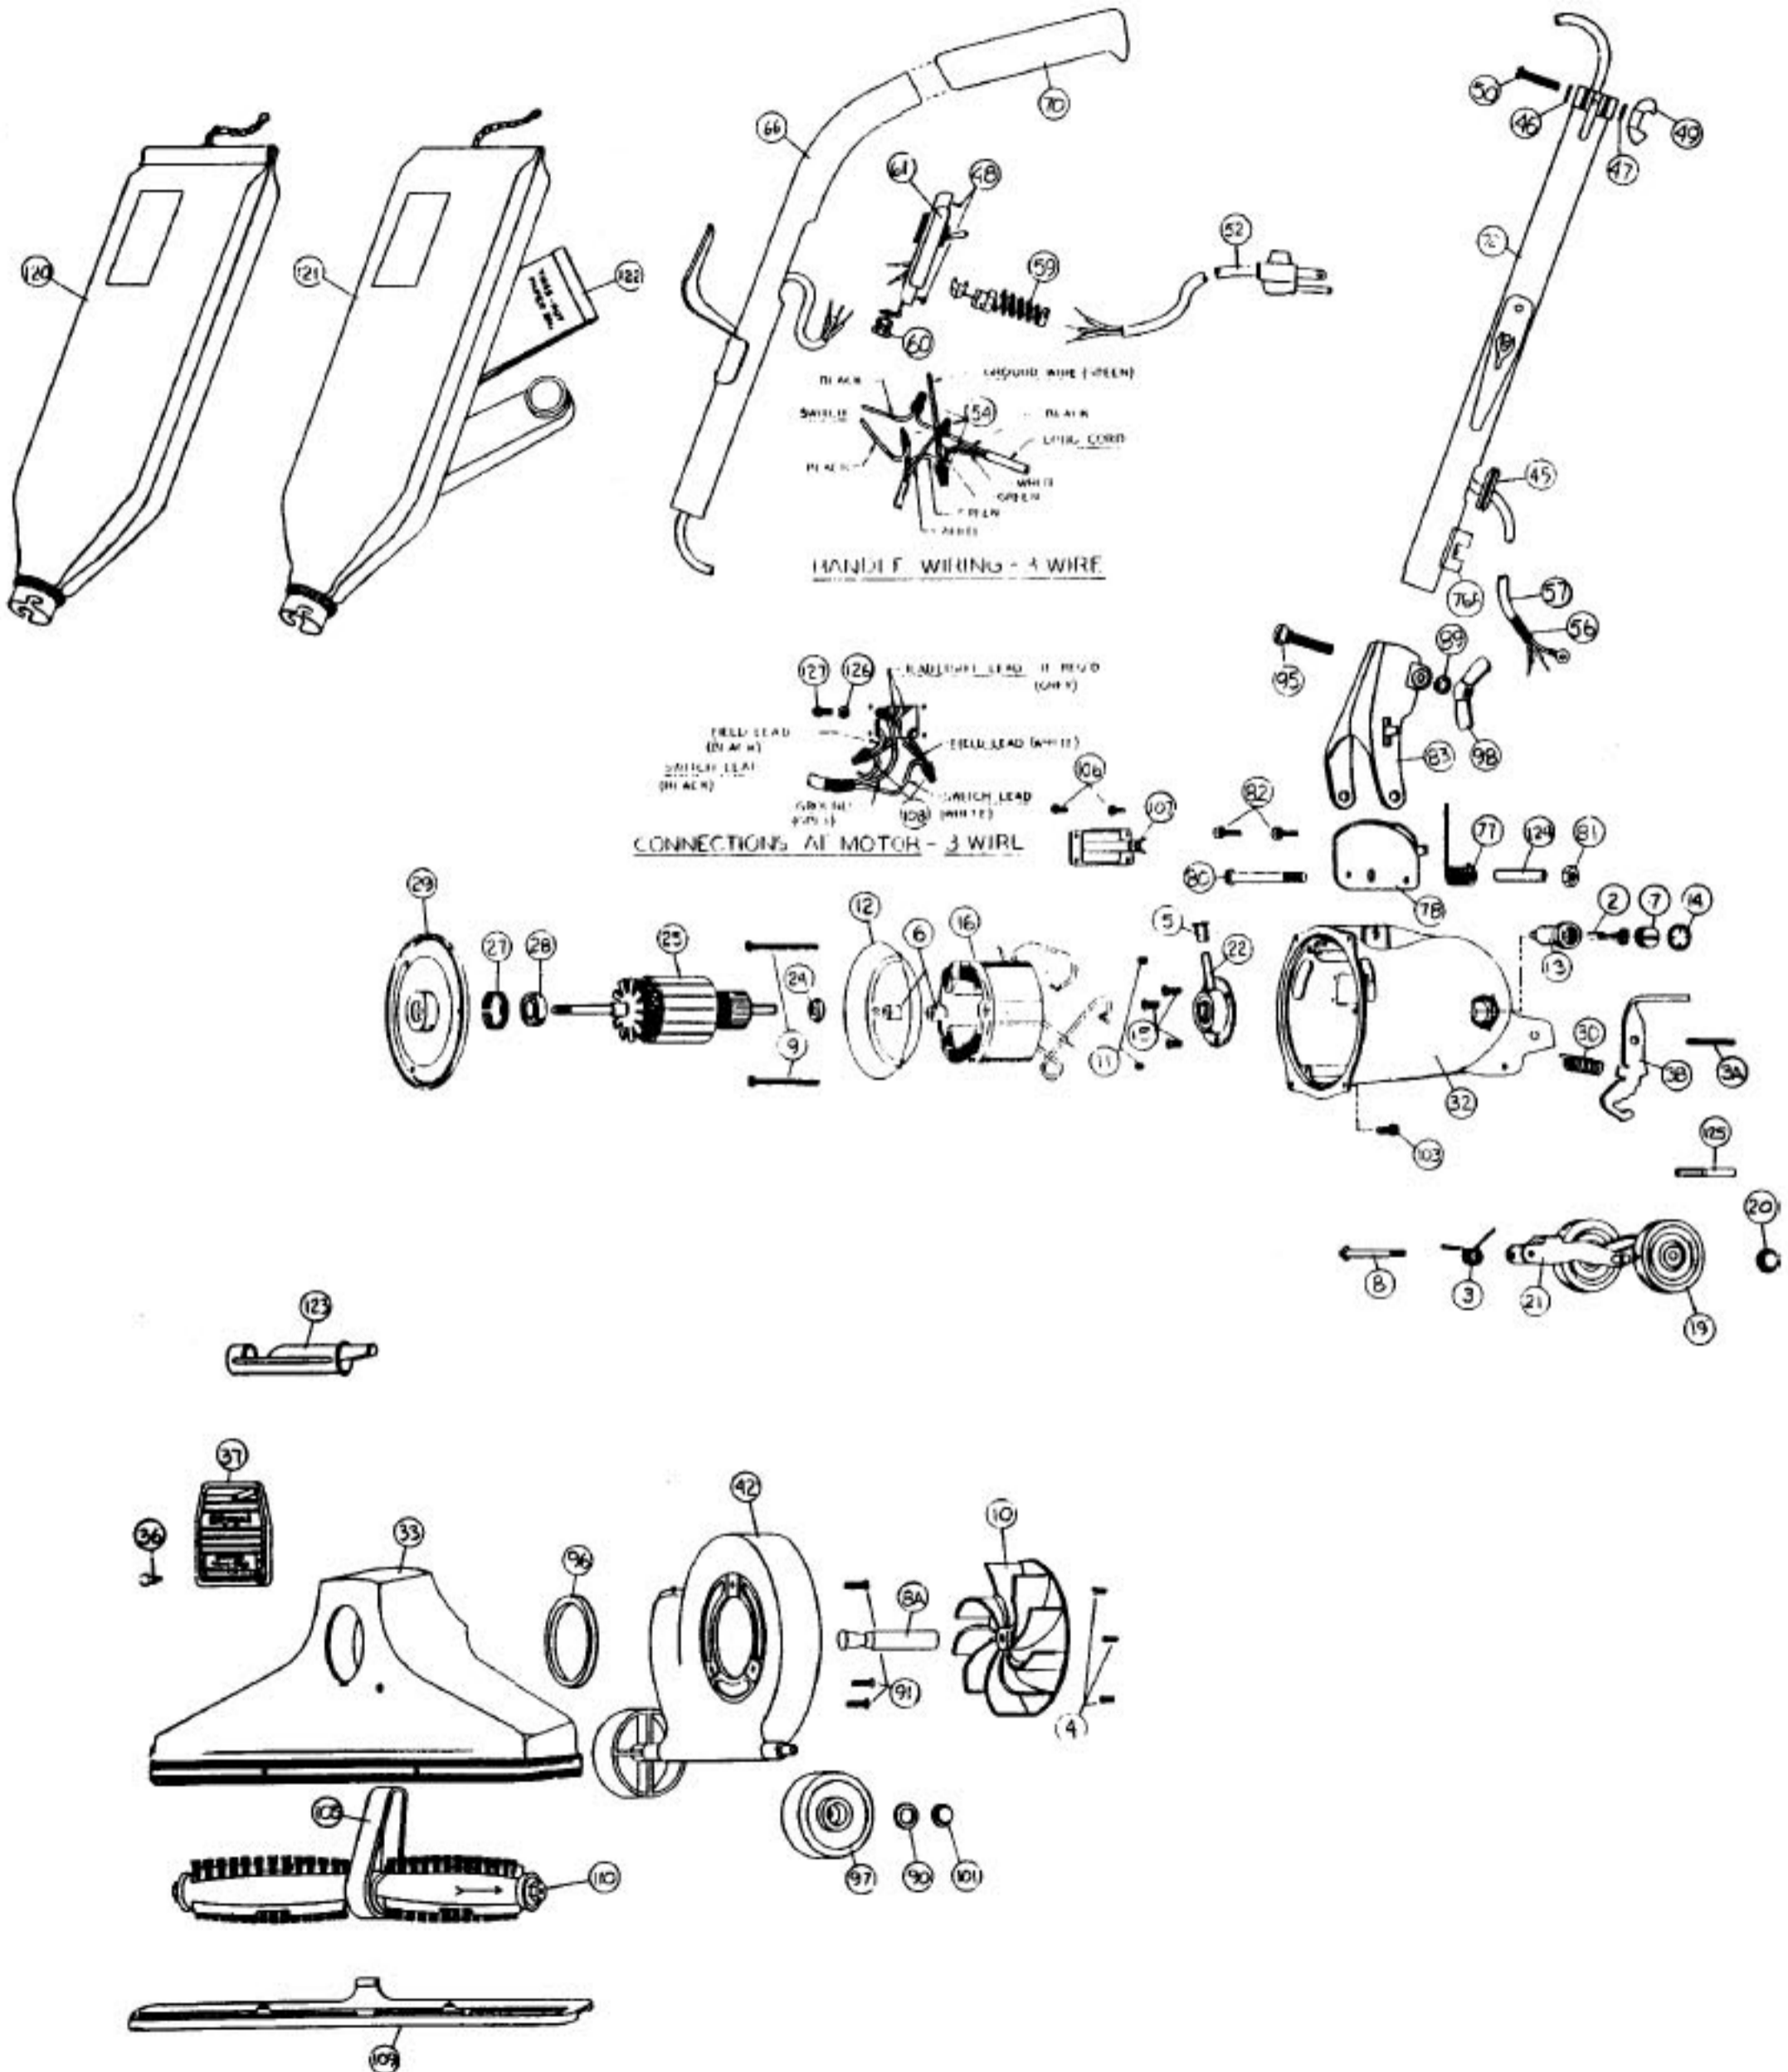

ROYAL

METAL UPRIGHTS

Models: 361

Models: 361

NLA.....	Motor Unit Assy	56	NLA	Cord Protecting Sleeve	
2	NLA.....	Carbon Brush Assy	57	NLA	Short Cord & Lug Assembly
3	R-003008	Spring, rear fork	59	R-611305	Strain Relief, switch plate
3A	R-670705	Spring Pin	60	R-880304	Strain Relief, handle
3B	R-690715	Release Pedal, incremental	61	R-060837	Switch & Plate Assembly
3D	R-672009	Spring, release pedal	62	R-163302	Toggle Switch
4	R-670013	Screw, motor plate ret.	66	R-062032	Upper Handle Assembly
5	R-065028	Oiler Cap	70	R-801314	Handle Grip
6	R-618772	Spacer, baffle	72	R-0655330	Handle Adaptor Assembly
7	R-672103	Brush Holder Screw Assembly	76A	R-670844	Cord, clip
8	R-311031	Screw & Washer Assembly	77	R-004723	Handle Fork Spring
8A	R-380261	Drive Shaft	78	R-133714	Handle Stop Plate
9	R-618016	Screw, field retainer	80	R-801708	Bolt, handle fork retainer
10	R-608005	Fan, heavy duty	81	R-801714	Nut, nylon insert
11	R-801014	Set Screw, brush holder	82	R-990104	Screw, handle stop plate
12	R-801017	Baffle Plate	83	R-028580	Handle Fork & Latch Assembly
13	R-801019	Brush Holder	89	R-003311	Washer, handle fork clamp screw
14	R-801034	Brush Holder Protector Cap	90	R-005138	Washer, wheel retainer
15	R-801701	Screw, rear bearing retainer	91	R-023309	Screw, nozzle & fan case
16	R-618002	Field, 120v	95	R-230713	Carriage Bolt, handle clamp
NLA.....	Rear Wheel, Fork & Shaft Assy	96	R-2854270	Gasket, nozzle sealing	
19	R-671705	Wheel, 2 1/2" diam.	97	R-671705	Wheel, wide
20	R-801711A	Wheel Retainer	98	R-285720	Wingnut, large
21	R-670007	Rear Fork & Shaft Assembly	101	NLA	Wheel Retainer
22	R-080126	Rear Bearing Assy	103	R-980743	Screw, machine-thread forming
R-088407	Motor Plate & Armature Assy	105	R-672260	Belt	
24	R-175053	Washer, oil slinger	106	R-360753	Screw, side connections plate
25	R-884001	Armature, 120v	107	R-183749	Side Connections Plate
NLA.....	Motor Plate & Bearing Assy	108	R-259762	Wire Connector, blue	
27	R-880046	Tolerance Ring	109	R-692270	Nozzle Guard
28	R-880026	Ball Bearing	110	R-673273	Brush Roll Assembly
29	R-884003	Motor Plate	120	R-770040	Bag Assy, shakeout, 361
32	NLA.....	Motor Housing	121	NLA	Bag Assy, zipper, 361Z
33	R-671026	Nozzle Assembly	122	R-66247	Paper Bag
36	NLA.....	Rivet, nozzle plug	123	R-880262	Belt Lifter
37	R-670744B	Nozzle Plug	124	R-110773	Insert, motor housing
40	R-670118	Fancase Assembly	125	NLA	Cover, lever
R-655030	Handle & Cord Assembly, 50ft	126	R-006318	Lockwasher	
45	R-230324	Grommet	127	R-880707	Screw, ground lead
46	R-003311	Washer			
47	R-023311	Lockwasher			
48	R-801701	Screw, switch plate			
49	R-801710	Wingnut, small			
50	R-801712	Screw, adaptor clamp			
R-060831	Switch & Cord Assembly, 50 ft				
52	NLA.....	Cord & Plug Assembly, 50 ft			
54	R-259761	Wire Connector, grey			