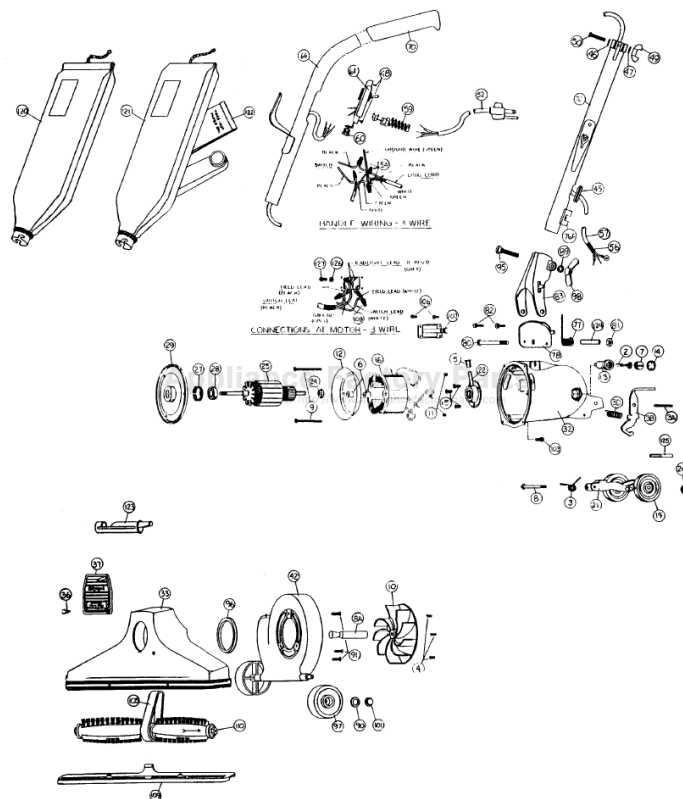

Royal 361 Owner's Manual

[Shop genuine replacement parts for Royal 361](#)

Models: 361