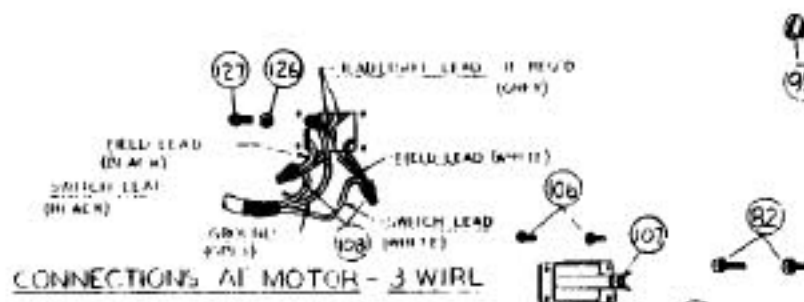

Models: 361