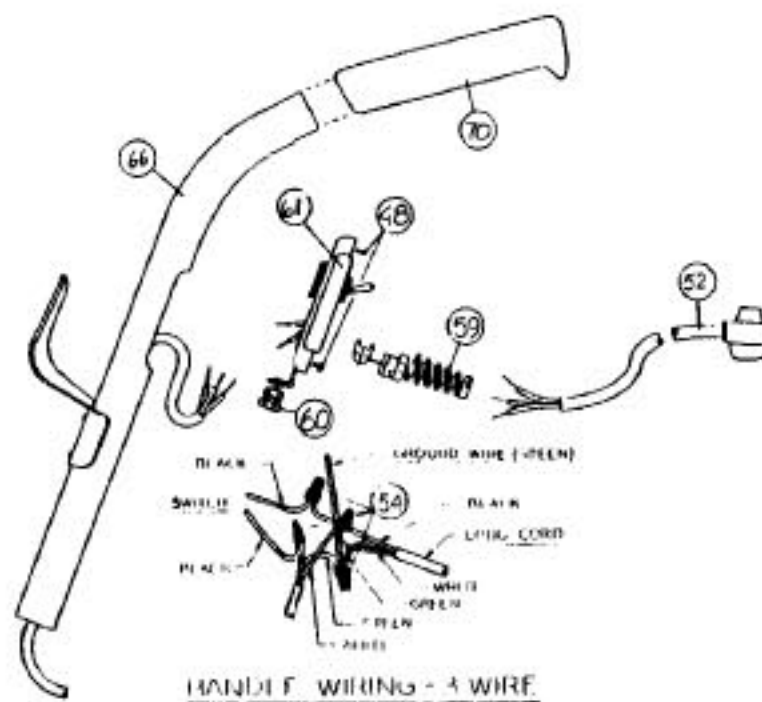

----- Manual continues below -----

Models: 361

Models: 361

	NLA.....	Motor Unit Assy	56	NLA	Cord
2	NLA.....	Carbon Brush Assy	57	NLA	Short
3	R-003008	Spring, rear fork	59	R-611305	Strain
3A	R-670705	Spring Pin	60	R-880304	Strain
3B	R-690715	Release Pedal, incremental	61	R-060837	Switc
3D	R-672009	Spring, release pedal	62	R-163302	Toggl
4	R-670013	Screw, motor plate ret.	66	R-062032	Uppe
5	R-065028	Oiler Cap	70	R-801314	Hand
6	R-618772	Spacer, baffle	72	R-0655330	Hand
7	R-672103	Brush Holder Screw Assembly	76A	R-670844	Cord,
8	R-311031	Screw & Washer Assembly	77	R-004723	Hand
8A	R-380261	Drive Shaft	78	R-133714	Hand
9	R-618016	Screw, field retainer	80	R-801708	Bolt, l
10	R-608005	Fan, heavy duty	81	R-801714	Nut, r
11	R-801014	Set Screw, brush holder	82	R-990104	Screw
12	R-801017	Baffle Plate	83	R-028580	Hand
13	R-801019	Brush Holder	89	R-003311	Wash
14	R-801034	Brush Holder Protector Cap	90	R-005138	Wash
15	R-801701	Screw, rear bearing retainer	91	R-023309	Screw
16	R-618002	Field, 120v	95	R-230713	Carria
	NLA.....	Rear Wheel, Fork & Shaft Assy	96	R-2854270	Gask
19	R-671705	Wheel, 2 1/2" diam.	97	R-671705	Whee
20	R-801711A.....	Wheel Retainer	98	R-285720	Wing
21	R-670007	Rear Fork & Shaft Assembly	101	NLA	Whee
22	R-080126	Rear Bearing Assy	103	R-980743	Screw
	R-088407	Motor Plate & Armature Assy	105	R-672260	Belt
24	R-175053	Washer, oil slinger	106	R-360753	Screw
25	R-884001	Armature, 120v	107	R-183749	Side
	NLA.....	Motor Plate & Bearing Assy	108	R-259762	Wire
27	R-880046	Tolerance Ring	109	R-692270	Nozzl
28	R-880026	Ball Bearing	110	R-673273	Brush
29	R-884003	Motor Plate	120	R-770040	Bag A
32	NLA.....	Motor Housing	121	NLA	Bag A
33	R-671026	Nozzle Assembly	122	R-66247	Pape
36	NLA.....	Rivet, nozzle plug	123	R-880262	Belt L
37	R-670744B	Nozzle Plug	124	R-110773	Insert
40	R-670118	Fancase Assembly	125	NLA	Cove
	R-655030	Handle & Cord Assembly, 50ft	126	R-006318	Lockv
45	R-230324	Grommet	127	R-880707	Screw
46	R-003311	Washer			
47	R-023311	Lockwasher			
48	R-801701	Screw, switch plate			
49	R-801710	Wingnut, small			
50	R-801712	Screw, adaptor clamp			
	R-062821	Switch & Cord Assembly, 50ft			