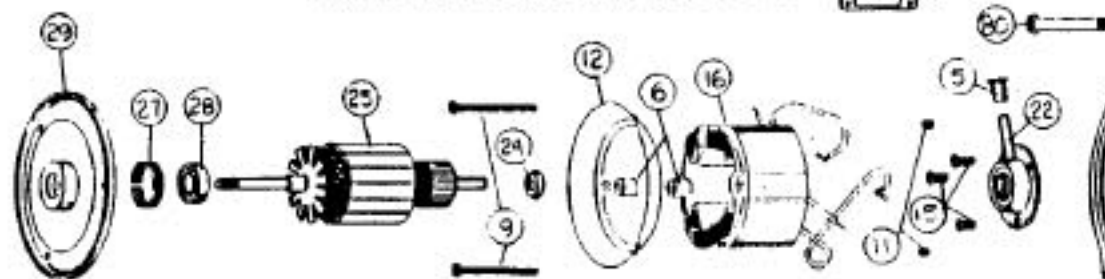

----- Manual continues below -----

Models: 361

Models: 361

	NLA.....	Motor Unit Assy	56	NLA	Cord
2	NLA.....	Carbon Brush Assy	57	NLA	Short
3	R-003008	Spring, rear fork	59	R-611305	Strain
3A	R-670705	Spring Pin	60	R-880304	Strain
3B	R-690715	Release Pedal, incremental	61	R-060837	Switc
3D	R-672009	Spring, release pedal	62	R-163302	Toggl
4	R-670013	Screw, motor plate ret.	66	R-062032	Uppe
5	R-065028	Oiler Cap	70	R-801314	Hand
6	R-618772	Spacer, baffle	72	R-0655330	Hand
7	R-672103	Brush Holder Screw Assembly	76A	R-670844	Cord,
8	R-311031	Screw & Washer Assembly	77	R-004723	Hand
8A	R-380261	Drive Shaft	78	R-133714	Hand
9	R-618016	Screw, field retainer	80	R-801708	Bolt, l
10	R-608005	Fan, heavy duty	81	R-801714	Nut, r
11	R-801014	Set Screw, brush holder	82	R-990104	Screw
12	R-801017	Baffle Plate	83	R-028580	Hand
13	R-801019	Brush Holder	89	R-003311	Wash
14	R-801034	Brush Holder Protector Cap	90	R-005138	Wash
15	R-801701	Screw, rear bearing retainer	91	R-023309	Screw
16	R-618002	Field, 120v	95	R-230713	Carria
	NLA.....	Rear Wheel, Fork & Shaft Assy	96	R-2854270	Gask
19	R-671705	Wheel, 2 1/2" diam.	97	R-671705	Whee
20	R-801711A.....	Wheel Retainer	98	R-285720	Wing
21	R-670007	Rear Fork & Shaft Assembly	101	NLA	Whee
22	R-080126	Rear Bearing Assy	103	R-980743	Screw
	R-088407	Motor Plate & Armature Assy	105	R-672260	Belt
24	R-175053	Washer, oil slinger	106	R-360753	Screw
25	R-884001	Armature, 120v	107	R-183749	Side
	NLA.....	Motor Plate & Bearing Assy	108	R-259762	Wire
27	R-880046	Tolerance Ring	109	R-692270	Nozzl
28	R-880026	Ball Bearing	110	R-673273	Brush
29	R-884003	Motor Plate	120	R-770040	Bag A
32	NLA.....	Motor Housing	121	NLA	Bag A
33	R-671026	Nozzle Assembly	122	R-66247	Pape
36	NLA.....	Rivet, nozzle plug	123	R-880262	Belt L
37	R-670744B	Nozzle Plug	124	R-110773	Insert
40	R-670118	Fancase Assembly	125	NLA	Cove
	R-655030	Handle & Cord Assembly, 50ft	126	R-006318	Lockv
45	R-230324	Grommet	127	R-880707	Screw
46	R-003311	Washer			
47	R-023311	Lockwasher			
48	R-801701	Screw, switch plate			
49	R-801710	Wingnut, small			
50	R-801712	Screw, adaptor clamp			
	R-062821	Switch & Cord Assembly, 50ft			