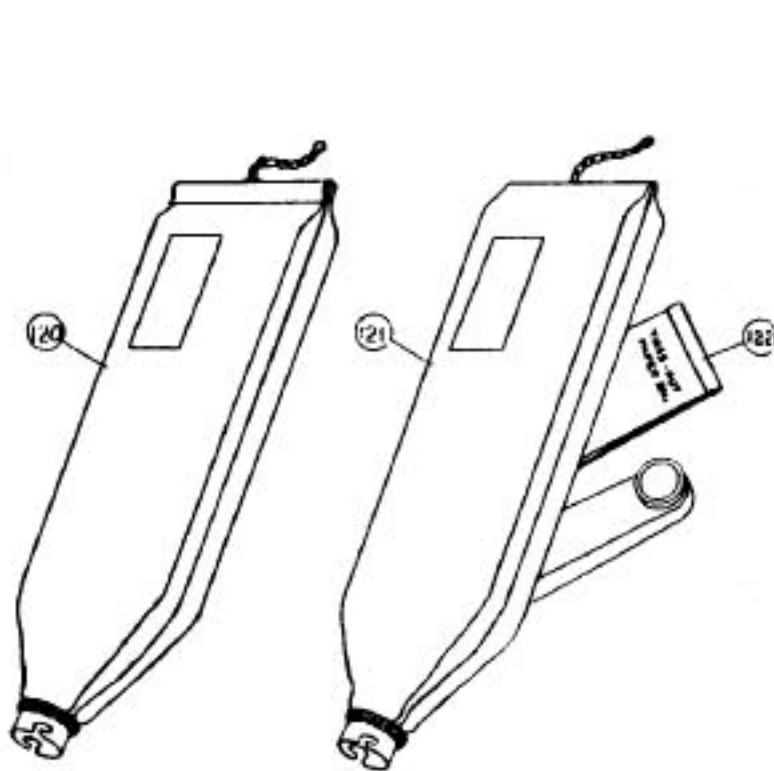

----- Manual continues below -----

Models: 361

Models: 361

	NLA.....	Motor Unit Assy	56	NLA	Cord
2	NLA.....	Carbon Brush Assy	57	NLA	Short
3	R-003008	Spring, rear fork	59	R-611305	Strain
3A	R-670705	Spring Pin	60	R-880304	Strain
3B	R-690715	Release Pedal, incremental	61	R-060837	Switc
3D	R-672009	Spring, release pedal	62	R-163302	Toggl
4	R-670013	Screw, motor plate ret.	66	R-062032	Uppe
5	R-065028	Oiler Cap	70	R-801314	Hand
6	R-618772	Spacer, baffle	72	R-0655330	Hand
7	R-672103	Brush Holder Screw Assembly	76A	R-670844	Cord,
8	R-311031	Screw & Washer Assembly	77	R-004723	Hand
8A	R-380261	Drive Shaft	78	R-133714	Hand
9	R-618016	Screw, field retainer	80	R-801708	Bolt, l
10	R-608005	Fan, heavy duty	81	R-801714	Nut, r
11	R-801014	Set Screw, brush holder	82	R-990104	Screw
12	R-801017	Baffle Plate	83	R-028580	Hand
13	R-801019	Brush Holder	89	R-003311	Wash
14	R-801034	Brush Holder Protector Cap	90	R-005138	Wash
15	R-801701	Screw, rear bearing retainer	91	R-023309	Screw
16	R-618002	Field, 120v	95	R-230713	Carria
	NLA.....	Rear Wheel, Fork & Shaft Assy	96	R-2854270	Gask
19	R-671705	Wheel, 2 1/2" diam.	97	R-671705	Whee
20	R-801711A.....	Wheel Retainer	98	R-285720	Wing
21	R-670007	Rear Fork & Shaft Assembly	101	NLA	Whee
22	R-080126	Rear Bearing Assy	103	R-980743	Screw
	R-088407	Motor Plate & Armature Assy	105	R-672260	Belt
24	R-175053	Washer, oil slinger	106	R-360753	Screw
25	R-884001	Armature, 120v	107	R-183749	Side
	NLA.....	Motor Plate & Bearing Assy	108	R-259762	Wire
27	R-880046	Tolerance Ring	109	R-692270	Nozzl
28	R-880026	Ball Bearing	110	R-673273	Brush
29	R-884003	Motor Plate	120	R-770040	Bag A
32	NLA.....	Motor Housing	121	NLA	Bag A
33	R-671026	Nozzle Assembly	122	R-66247	Pape
36	NLA.....	Rivet, nozzle plug	123	R-880262	Belt L
37	R-670744B	Nozzle Plug	124	R-110773	Insert
40	R-670118	Fancase Assembly	125	NLA	Cove
	R-655030	Handle & Cord Assembly, 50ft	126	R-006318	Lockv
45	R-230324	Grommet	127	R-880707	Screw
46	R-003311	Washer			
47	R-023311	Lockwasher			
48	R-801701	Screw, switch plate			
49	R-801710	Wingnut, small			
50	R-801712	Screw, adaptor clamp			
	R-062821	Switch & Cord Assembly, 50ft			