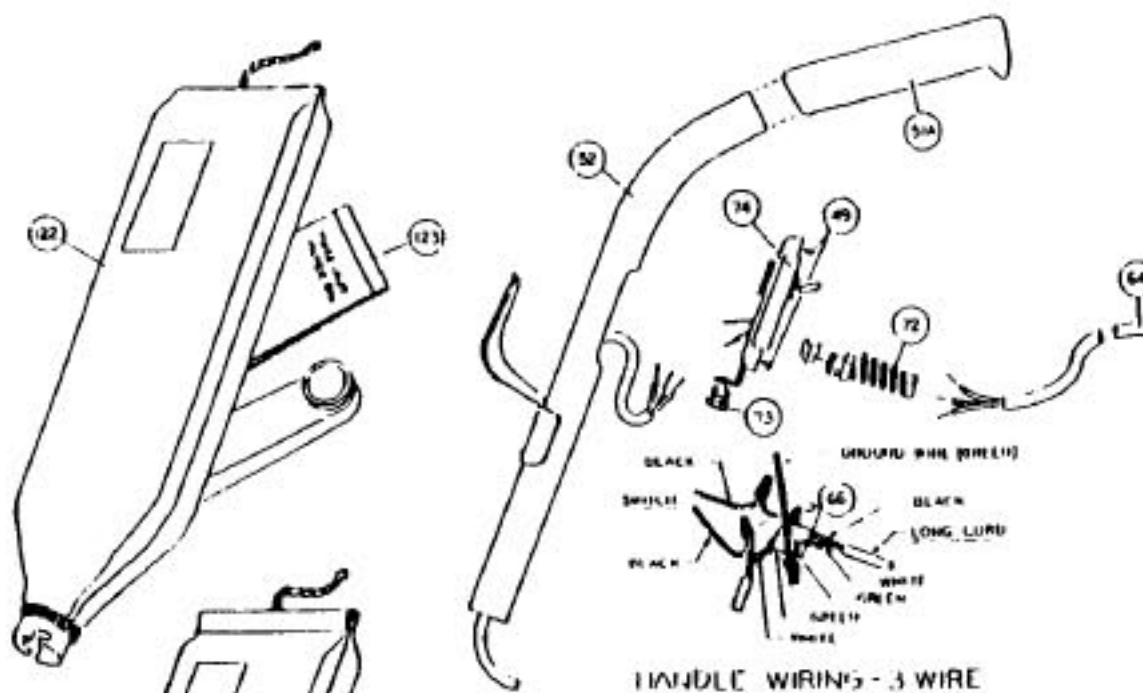

----- Manual continues below -----

Models: 655, 7500

Models: 655, 7500

NLA	Motor Unit Assy	59A	R-670844	Cord,	
2	NLA	Carbon Brush Assy	R-060831	Switc	
3	R-065028	Oiler Cap	NLA	Long Cord & Plug Assy	
4	R-003008	Spring, wheel fork	66	R-259761	Solde
5	R-311031	Screw & Washer Assembly	68	NLA	Cord
6	R-670013	Screw, motor plate retainer	69	NLA	Short
7	R-065028	Oiler Cap	72	R-611305	Strain
7A	R-380261	Drive Shaft	73	R-880304	Strain
8	R-618772	Spacer, baffle	74	R-060837	Switc
9	R-672103	Screw, brush holder	79	R-004723	Spring
10	R-618016	Screw, field retainer	80	R-133714	Hand
11	R-801017	Baffle Plate	82	R-801708	Bolt,
12	R-608005	Fan, heavy duty	83	R-801714	Nut, r
13	R-618002	Field, 120v	84	R-990104	Screw
14	R-801014	Set Screw, brush holder	85	R-028580	Hand
15	R-801019	Brush Holder	91	R-003311	Wash
16	R-801034	Brush Holder Protector Cap	92	R-005138	Wash
	R-061905	Rear Wheel, Fork & Shaft Assy	93	R-023309	Screw
19	R-671705	Wheel, 2 1/2" diam.	96	R-230713	Carri
20	R-801711A	Wheel Retainer	97	R-2854270	Gask
21	R-028574	Rear Fork & Shaft Assembly	96	R-671705	Front
22	R-801701	Screw, rear bearing retainer	99	R-285720	Wing
23	R-080126	Rear Bearing Assembly	102	R-801711A	Whee
26	R-871101	Motor Housing	103	R-980743	Screw
	R-088407	Motor Plate & Armature Assy	104	R-080105	Screw
29	R-175053	Washer, oil slinger	104A	R-608153	Nut
30	R-884001	Armature, 120v	105	R-672260	Belt
	NLA	Motor Plate & Bearing Assy	106	R-183749	Side
32	R-880046	Tolerance Ring	107	R-360753	Screw
33	R-880026	Ball Bearing	108	R-259762	Conn
34	R-884003	Motor Plate	109	R-672270	Nozz
35	R-015426	Nozzle Assembly	111	R-655225	Brush
42	R-101161	Fancase Assembly		R-059721	Brush
	R-655030	Handle & Cord Assembly	110	R-080169	Adjus
46	R-230324	Grommet	120	R-880262	Belt L
47	R-003311	Washer	121	R-066240	Bag A
48	R-023311	Lockwasher	121A	R-770040	Bag A
50	R-801710	Wingnut, small	122	R-0662421	Bag A
51	R-360713	Screw, adaptor clamp	122A	NLA	Bag A
49	R-880707	Screw, switch plate	123	R-66247	Pape
51A	R-801314	Handle Grip	124	R-110773	Insert
52	NLA	Upper Handle Assy	125	R-006318	Lockv
58	R-0655330	Upper Handle Assembly	126	R-880707	Screw