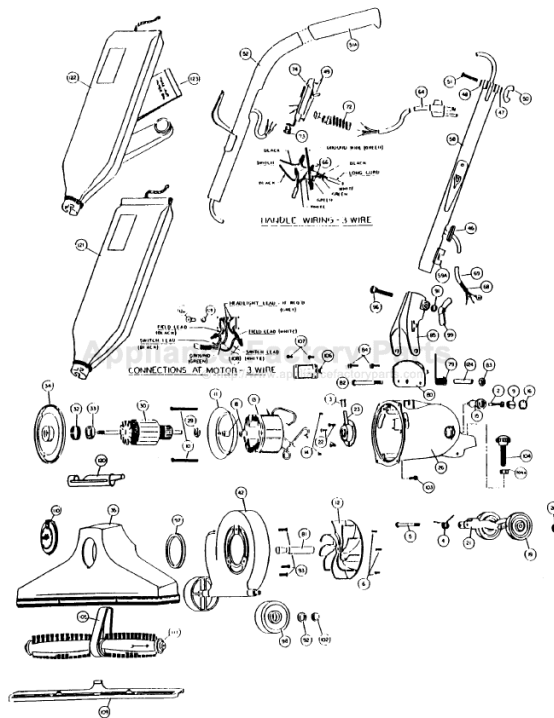

[Find Your Royal Vacuum Cleaner Parts - Select From 772 Models](#)

----- Manual continues below -----