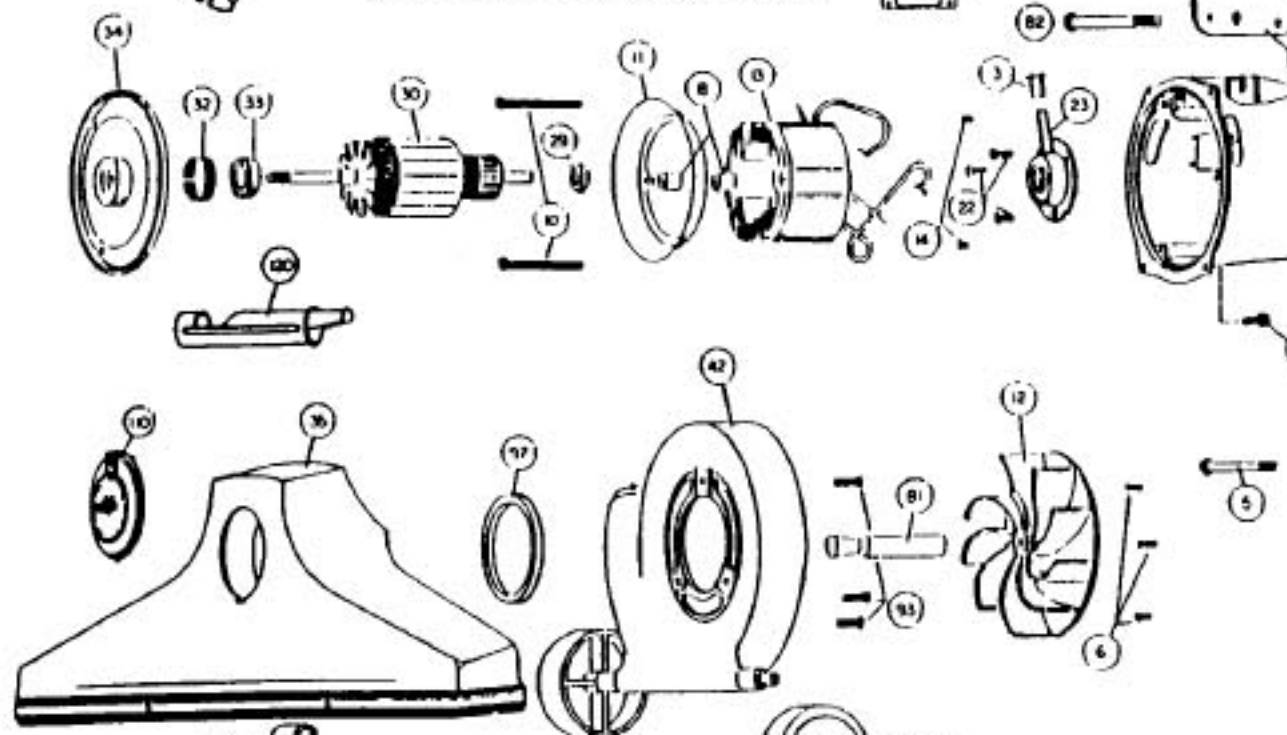

----- Manual continues below -----

Models: 655, 7500

Models: 655, 7500

NLA	Motor Unit Assy	59A	R-670844	Cord,	
2	NLA	Carbon Brush Assy	R-060831	Switc	
3	R-065028	Oiler Cap	NLA	Long Cord & Plug Assy	
4	R-003008	Spring, wheel fork	66	R-259761	Solde
5	R-311031	Screw & Washer Assembly	68	NLA	Cord
6	R-670013	Screw, motor plate retainer	69	NLA	Short
7	R-065028	Oiler Cap	72	R-611305	Strain
7A	R-380261	Drive Shaft	73	R-880304	Strain
8	R-618772	Spacer, baffle	74	R-060837	Switc
9	R-672103	Screw, brush holder	79	R-004723	Spring
10	R-618016	Screw, field retainer	80	R-133714	Hand
11	R-801017	Baffle Plate	82	R-801708	Bolt,
12	R-608005	Fan, heavy duty	83	R-801714	Nut, r
13	R-618002	Field, 120v	84	R-990104	Screw
14	R-801014	Set Screw, brush holder	85	R-028580	Hand
15	R-801019	Brush Holder	91	R-003311	Wash
16	R-801034	Brush Holder Protector Cap	92	R-005138	Wash
	R-061905	Rear Wheel, Fork & Shaft Assy	93	R-023309	Screw
19	R-671705	Wheel, 2 1/2" diam.	96	R-230713	Carri
20	R-801711A	Wheel Retainer	97	R-2854270	Gask
21	R-028574	Rear Fork & Shaft Assembly	96	R-671705	Front
22	R-801701	Screw, rear bearing retainer	99	R-285720	Wing
23	R-080126	Rear Bearing Assembly	102	R-801711A	Whee
26	R-871101	Motor Housing	103	R-980743	Screw
	R-088407	Motor Plate & Armature Assy	104	R-080105	Screw
29	R-175053	Washer, oil slinger	104A	R-608153	Nut
30	R-884001	Armature, 120v	105	R-672260	Belt
	NLA	Motor Plate & Bearing Assy	106	R-183749	Side
32	R-880046	Tolerance Ring	107	R-360753	Screw
33	R-880026	Ball Bearing	108	R-259762	Conn
34	R-884003	Motor Plate	109	R-672270	Nozz
35	R-015426	Nozzle Assembly	111	R-655225	Brush
42	R-101161	Fancase Assembly		R-059721	Brush
	R-655030	Handle & Cord Assembly	110	R-080169	Adjus
46	R-230324	Grommet	120	R-880262	Belt L
47	R-003311	Washer	121	R-066240	Bag A
48	R-023311	Lockwasher	121A	R-770040	Bag A
50	R-801710	Wingnut, small	122	R-0662421	Bag A
51	R-360713	Screw, adaptor clamp	122A	NLA	Bag A
49	R-880707	Screw, switch plate	123	R-66247	Pape
51A	R-801314	Handle Grip	124	R-110773	Insert
52	NLA	Upper Handle Assy	125	R-006318	Lockv
58	R-0655330	Upper Handle Assembly	126	R-880707	Screw