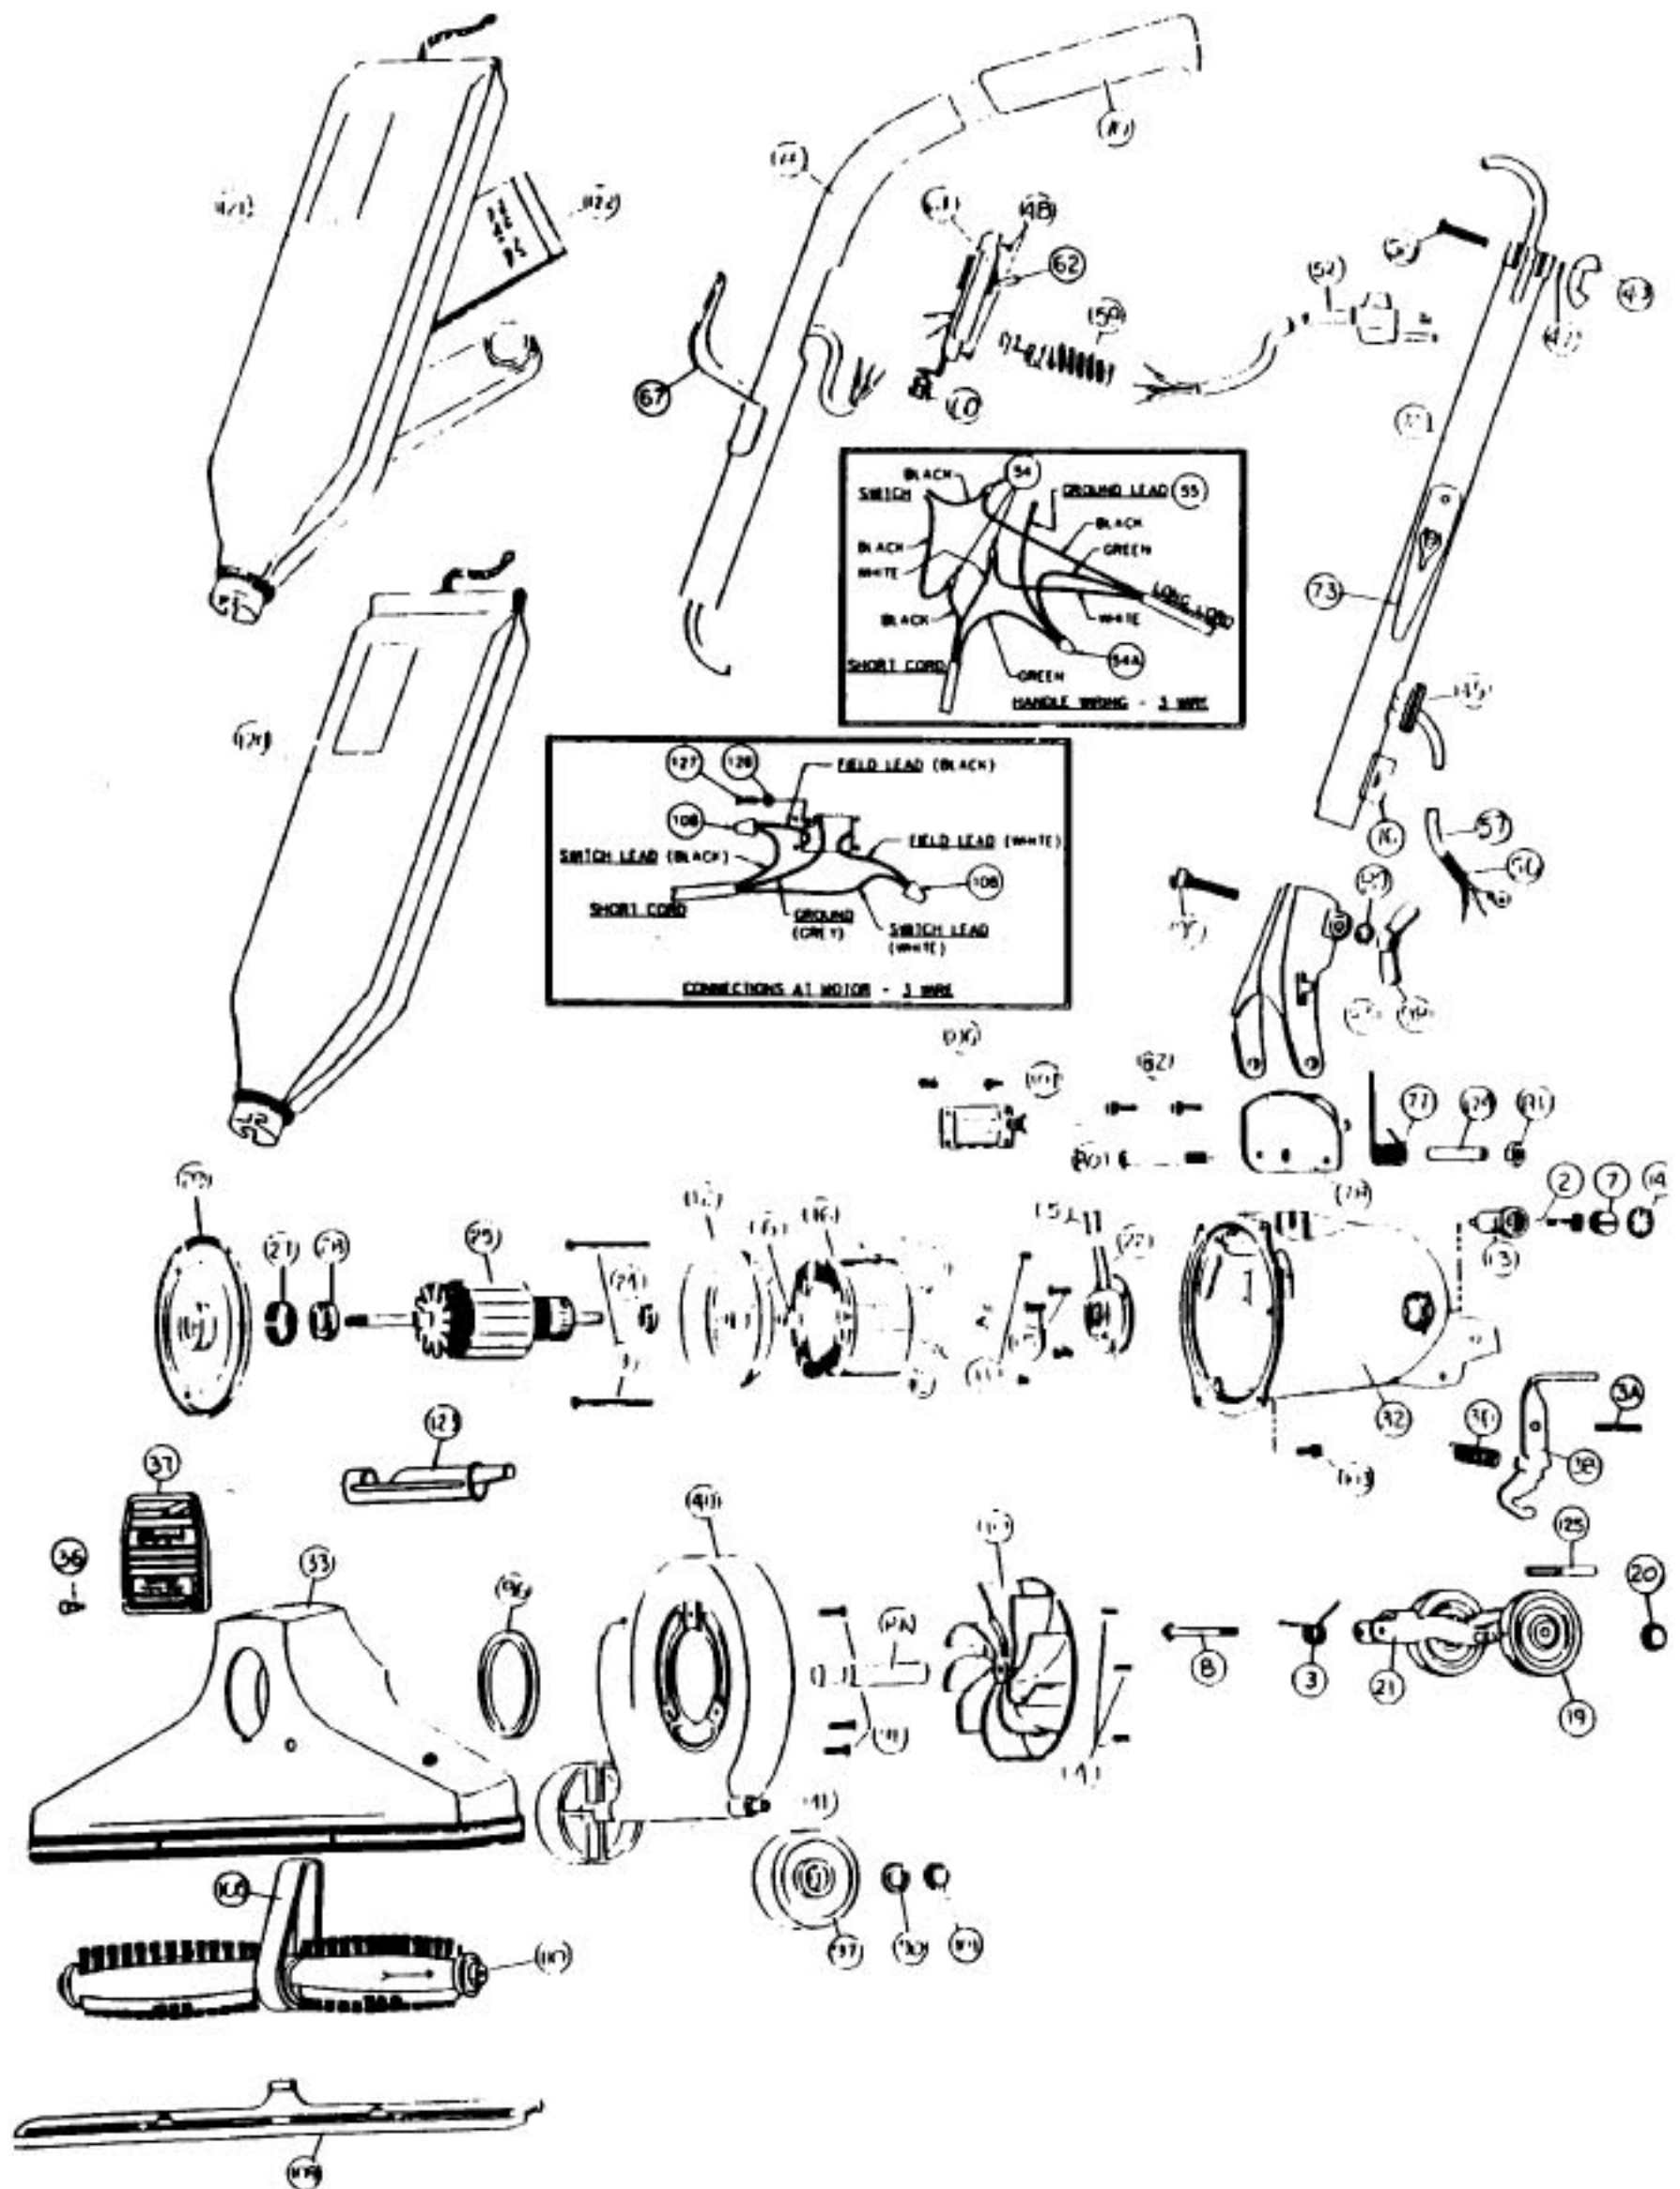

ROYAL

METAL UPRIGHTS

Models: 656, 7510

Models: 656, 7510

	NLA	Motor Unit Assy	56	NLA	Cord Protecting Sleeve
2	NLA	Carbon Brush Assy	57	NLA	Short Cord & Lug Assembly
3	R-003008	Spring, rear fork	59	R-611305	Strain Relief, switch plate
3A	R-670705	Spring Pin	60	R-880304	Strain Relief, handle
3B	R-690715	Release Pedal, incremental	61	R-060837	Switch & Plate Assembly
3D	R-672009	Spring, release pedal	62	R-163302	Toggle Switch
4	R-670013	Screw, motor plate ret.	66	NLA	Upper Handle Assembly
5	R-065028	Oiler Cap	67	R-259317	Cord Hook, upper
6	R-618772	Spacer, baffle	70	R-801314	Handle Grip
7	R-672103	Brush Holder Screw Assembly	72	R-0655330	Handle Adaptor Assembly
8	R-311031	Screw & Washer Assembly	73	R-259316	Cord Hook, lower
8A	R-380261	Drive Shaft	76A	R-670844	Cord, clip
9	R-618016	Screw, field retainer	77	R-004723	Handle Fork Spring
10	R-608005	Fan, heavy duty	78	R-133714	Handle Stop Plate
11	R-801014	Set Screw, brush holder	80	R-801708	Bolt, handle fork retainer
12	R-801017	Baffle Plate	81	R-801714	Nut, nylon insert
13	R-801019	Brush Holder	82	R-990104	Screw, handle stop plate
14	R-801034	Brush Holder Protector Cap	83	R-028580	Handle Fork & Latch Assembly
15	R-801701	Screw, rear bearing retainer	89	R-003311	Washer, handle fork clamp screw
16	R-618002	Field, 120v	90	R-005138	Washer, wheel retainer
	R-067105	Rear Wheel, Fork & Shaft Assy	91	R-023309	Screw, nozzle & fan case
19	R-671705	Wheel, 2 1/2" diam.	95	R-230713	Carriage Bolt, handle clamp
20	R-801711A	Wheel Retainer	96	R-2854270	Gasket, nozzle sealing
21	R-670007	Rear Fork & Shaft Assembly	97	R-671705	Wheel, wide
22	R-080126	Rear Bearing Assy	98	R-285720	Wingnut, large
	R-088407	Motor Plate & Armature Assy	101	R-801711A	Wheel Retainer
24	R-175053	Washer, oil slinger	103	R-980743	Screw, machine-thread forming
25	R-884001	Armature, 120v	105	R-672260	Belt
	NLA	Motor Plate & Bearing Assy	106	R-360753	Screw, side connections plate
27	R-880046	Tolerance Ring	107	R-183749	Side Connections Plate
28	R-880026	Ball Bearing	108	R-259762	Wire Connector, blue
29	R-884003	Motor Plate	109	R-672270	Nozzle Guard
32	NLA	Motor Housing	110	R-655225	Brush Roll Assembly, hex ends
33	R-671027	Nozzle Assembly		R-059721	Brush Roll Assembly, square ends
36	NLA	Rivet, nozzle plug	120	R-066240	Bag Assy, shakeout, 656
37	R-670744B	Nozzle Plug		R-770040	Bag Assy, shakeout, 7310
40	R-670118	Fancase Assembly	121	R-0662421	Bag Assy, zipper, 656Z
41	NLA	Axle Stud		NLA	Bag Assy, zipper, 7510Z
	R-655030	Handle & Cord Assembly, 50ft	122	R-66247	Paper Bag
45	R-230324	Grommet	123	R-880262	Belt Lifter
47	R-023311	Lockwasher	124	R-110773	Insert, motor housing
48	R-801701	Screw, switch plate	125	NLA	Cover, lever
49	R-801710	Wingnut, small	126	R-006318	Lockwasher
50	R-360713	Screw, adaptor clamp	127	R-880707	Screw, ground lead
	R-060831	Switch & Cord Assembly, 50 ft			
52	NLA	Cord & Plug Assembly, 50 ft			
54	R-259761	Wire Connector, grey			
54A	R-259762	Wire Connector, blue			
55	R-031101	Ground Lead			