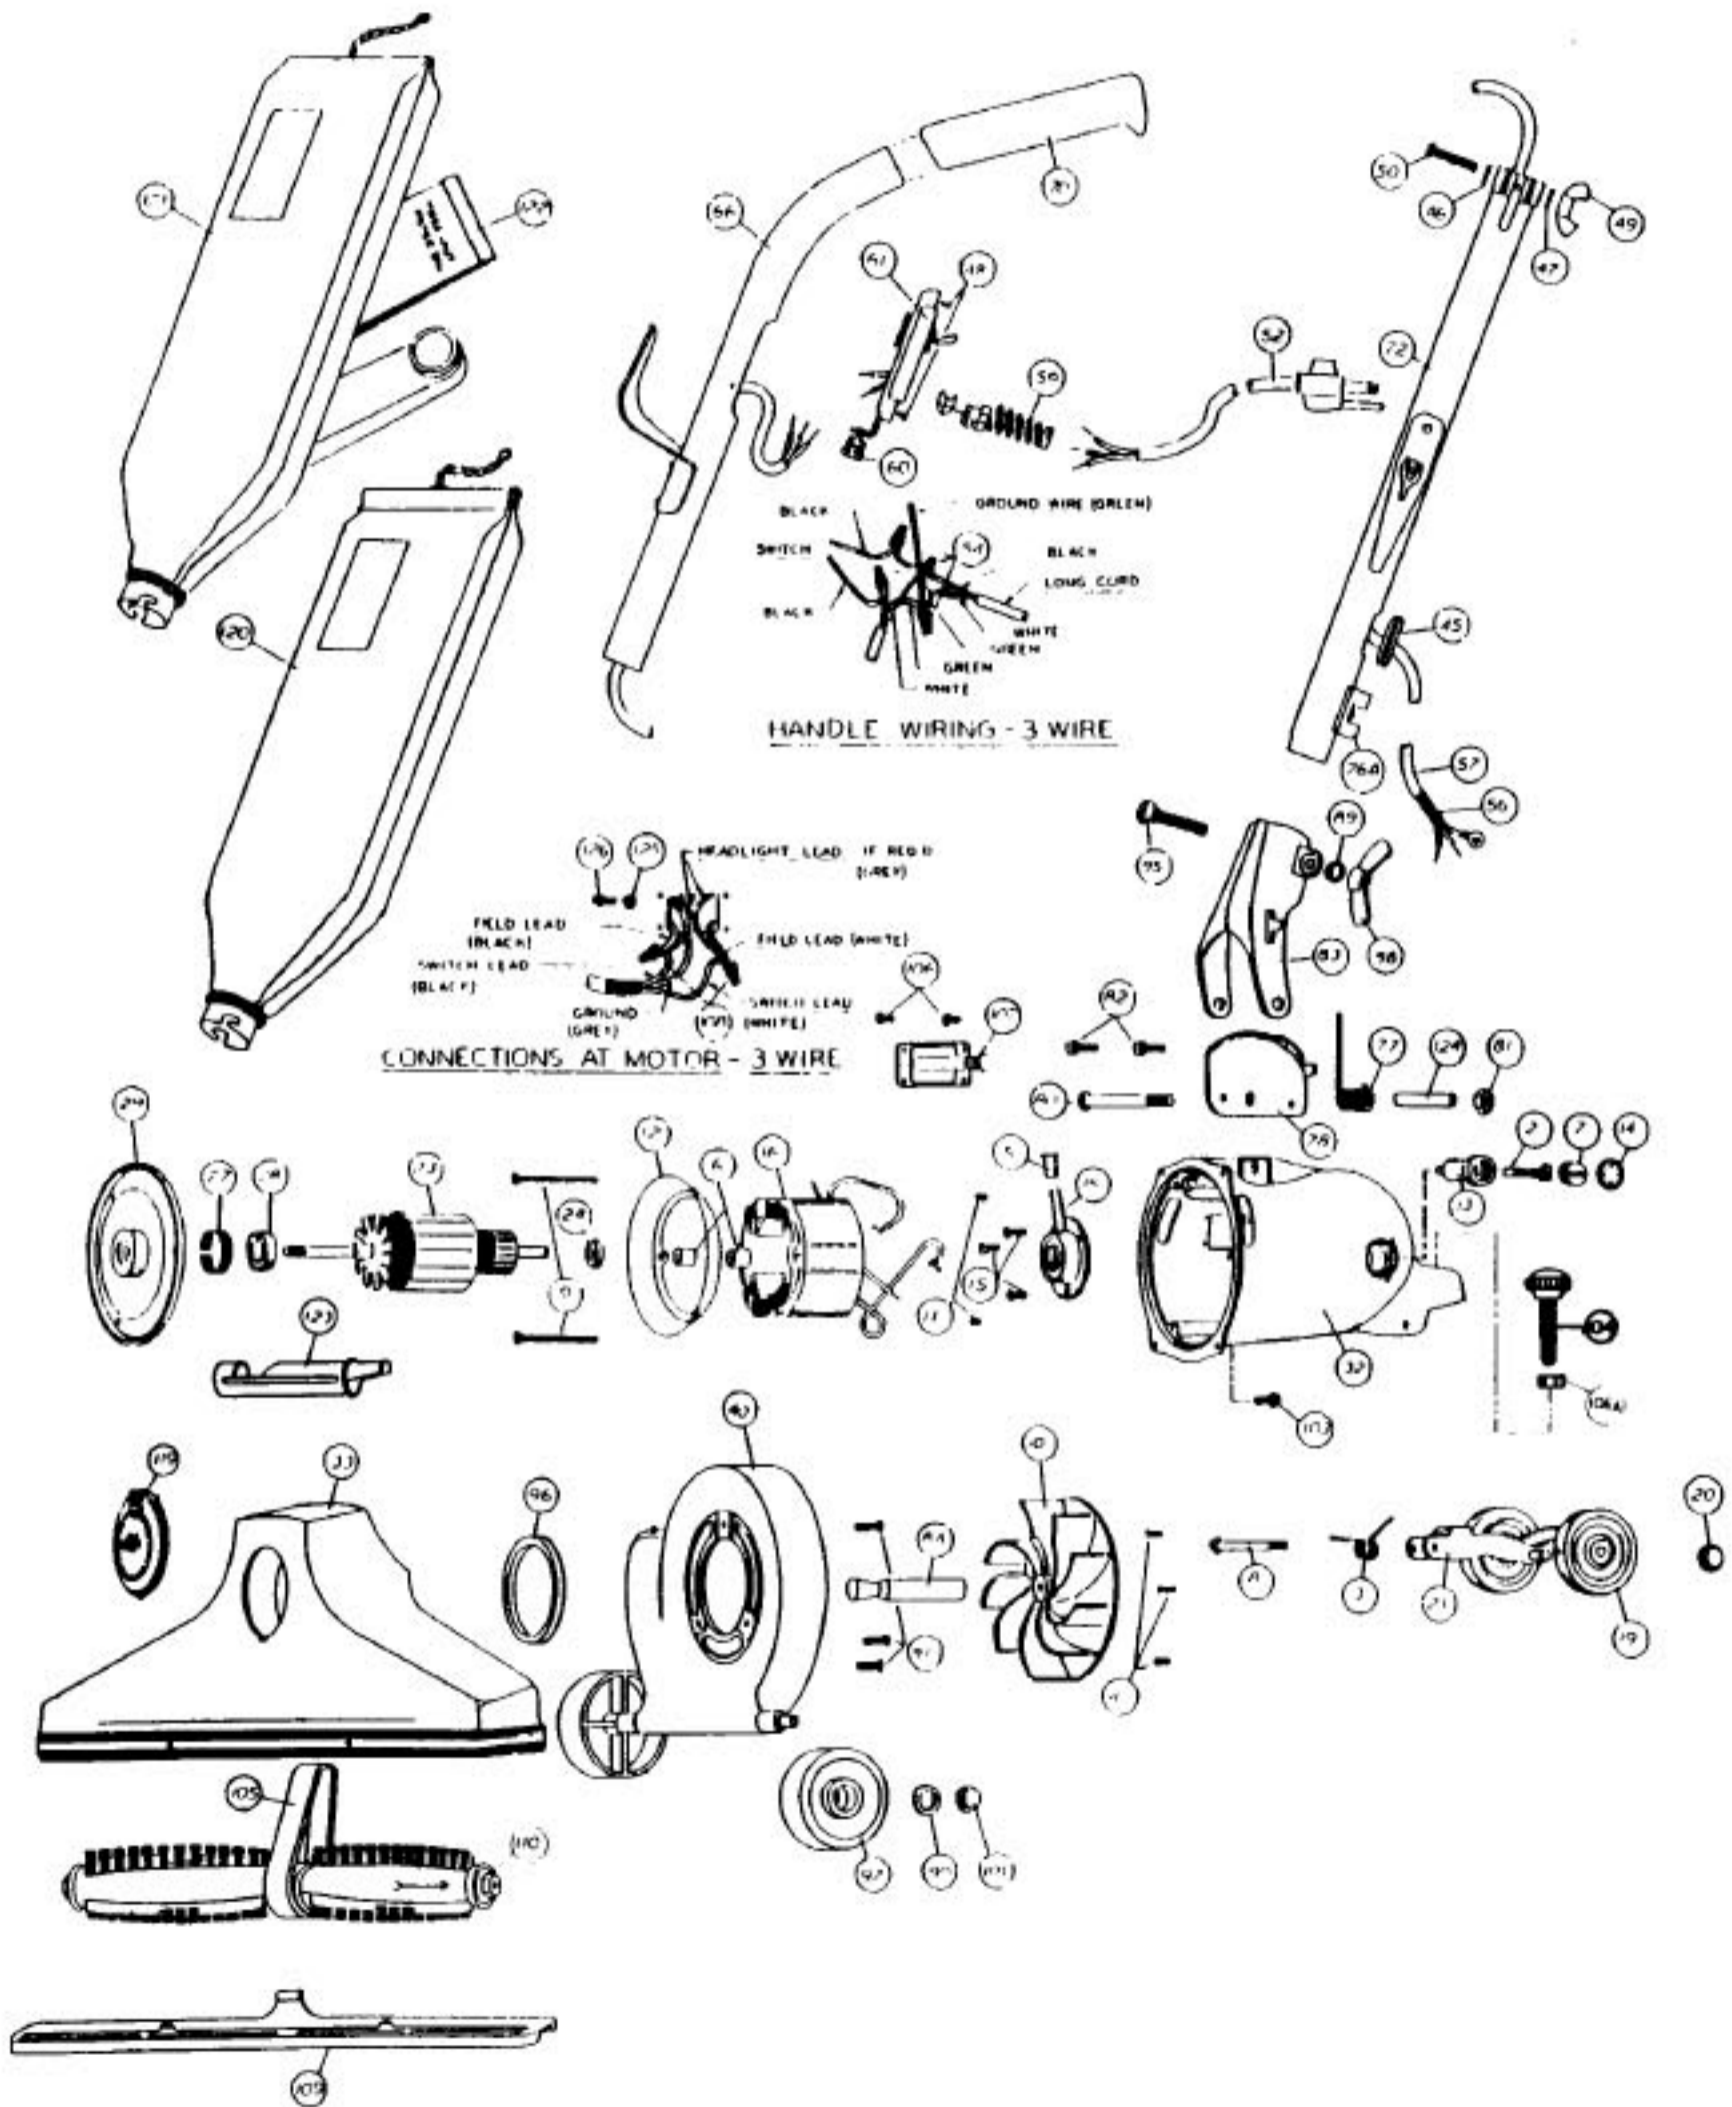

Models: 670

Models: 670

NLA	Motor Unit Assy	77	R-004723	Spring, handle fork	
2	NLA	Carbon Brush Assy	78	R-133714	Handle Stop Plate
3	R-003008	Spring, rear fork	80	R-801708	Bolt, handle fork retainer
4	R-670013	Screw, motor plate ret.	81	R-801714	Nut, nylon insert
5	R-065028	Oiler Cap	82	R-990104	Screw, handle stop plate
6	R-618772	Spacer, baffle	83	R-028580	Handle, Fork & Latch Assembly
7	R-672103	Screw, brush holder	89	R-003311	Washer, handle fork clamp screw
8	R-311031	Screw & Washer Assy	90	R-005138	Washer, wheel retainer
8A	R-380261	Drive Shaft	91	R-023309	Screw, nozzle & fancase
9	R-618016	Screw, field retainer	95	R-230713	Carriage Bolt, handle clamp
10	R-608005	Fan, heavy duty	96	R-2854270	Gasket, nozzle sealing
11	R-801014	Set Screw, brush holder	97	R-671705	Wide Front Wheel
12	R-801017	Baffle Plate	98	R-285720	Wingnut, large
13	R-801019	Brush Holder	101	R-801711A	Wheel Retainer
14	R-801034	Brush Holder Protector Cap	103	R-980743	Screw, machine-thread forming
15	R-801701	Screw, rear bearing retainer	104	R-080105	Nozzle Adjust Screw & Nut Assy
16	R-780002	Field, 120v	104A	R-608153	Nut, nozzle adjust screw
	R-061905	Rear Wheel, Fork & Shaft Assy	105	R-672260	Belt
19	R-671705	Wheel	107	R-183749	Side Connection Plate
20	R-801711A	Wheel Retainer	106	R-360753	Screw, side connection plate
21	R-028574	Rear Wheel Fork & Shaft Assembly	108	R-259762	Connector Wire
22	R-080126	Rear Bearing Assembly	109	R-672270	Nozzle Guard
	R-078007	Motor Plate & Armature Assy	110	R-673273	Brush Roll Assembly
24	R-175053	Washer, oil slinger	119	R-088169	Adjust-O-Rite Plate
25	R-780001	Armature, 120v	120	R-066240	Bag Assembly, shakeout, 670
	NLA	Motor Plate & Bearing Assy	121	R-0662421	Bag Assembly, zippered, 670Z
27	R-880046	Tolerance Ring	122	R-66247	Paper Bag
28	R-880026	Ball Bearing	123	R-880262	Belt Lifter
29	R-884003	Motor Plate	124	R-110773	Insert, motor housing
32	R-871101	Motor Housing	125	R-006318	Lockwasher
33	R-0611268	Nozzle Assembly	126	R-880707	Screw
40	R-101161	Fancase Assembly			
42	R-611101	Axle Stud			
	R-067030	Handle & Cord Assembly, 50 ft			
45	R-230324	Grommet			
46	R-003311	Washer, adaptor clamp screw			
47	R-023311	Lockwasher			
48	R-880707	Screw, switch plate			
49	R-801710	Wingnut, small			
50	R-801712	Screw, adaptor clamp			
	R-060831	Switch & Cord Assembly			
52	N/A	Cord & Plug Assembly			
54	R-259761	Wire Connector			
56	R-285328	Cord Protecting Sleeve			
57	NLA	Short Cord & Lug Assembly			
59	R-611305	Strain Relief, switch plate			
60	R-880304	Strain Relief, handle			
61	R-060837	Switch & Plate Assembly			
66	R-062032	Upper Handle Assembly			
70	R-801314	Handle Grip			
72	R-0655330	Handle Adaptor Assembly			
76A	R-670844	Cord, clip			