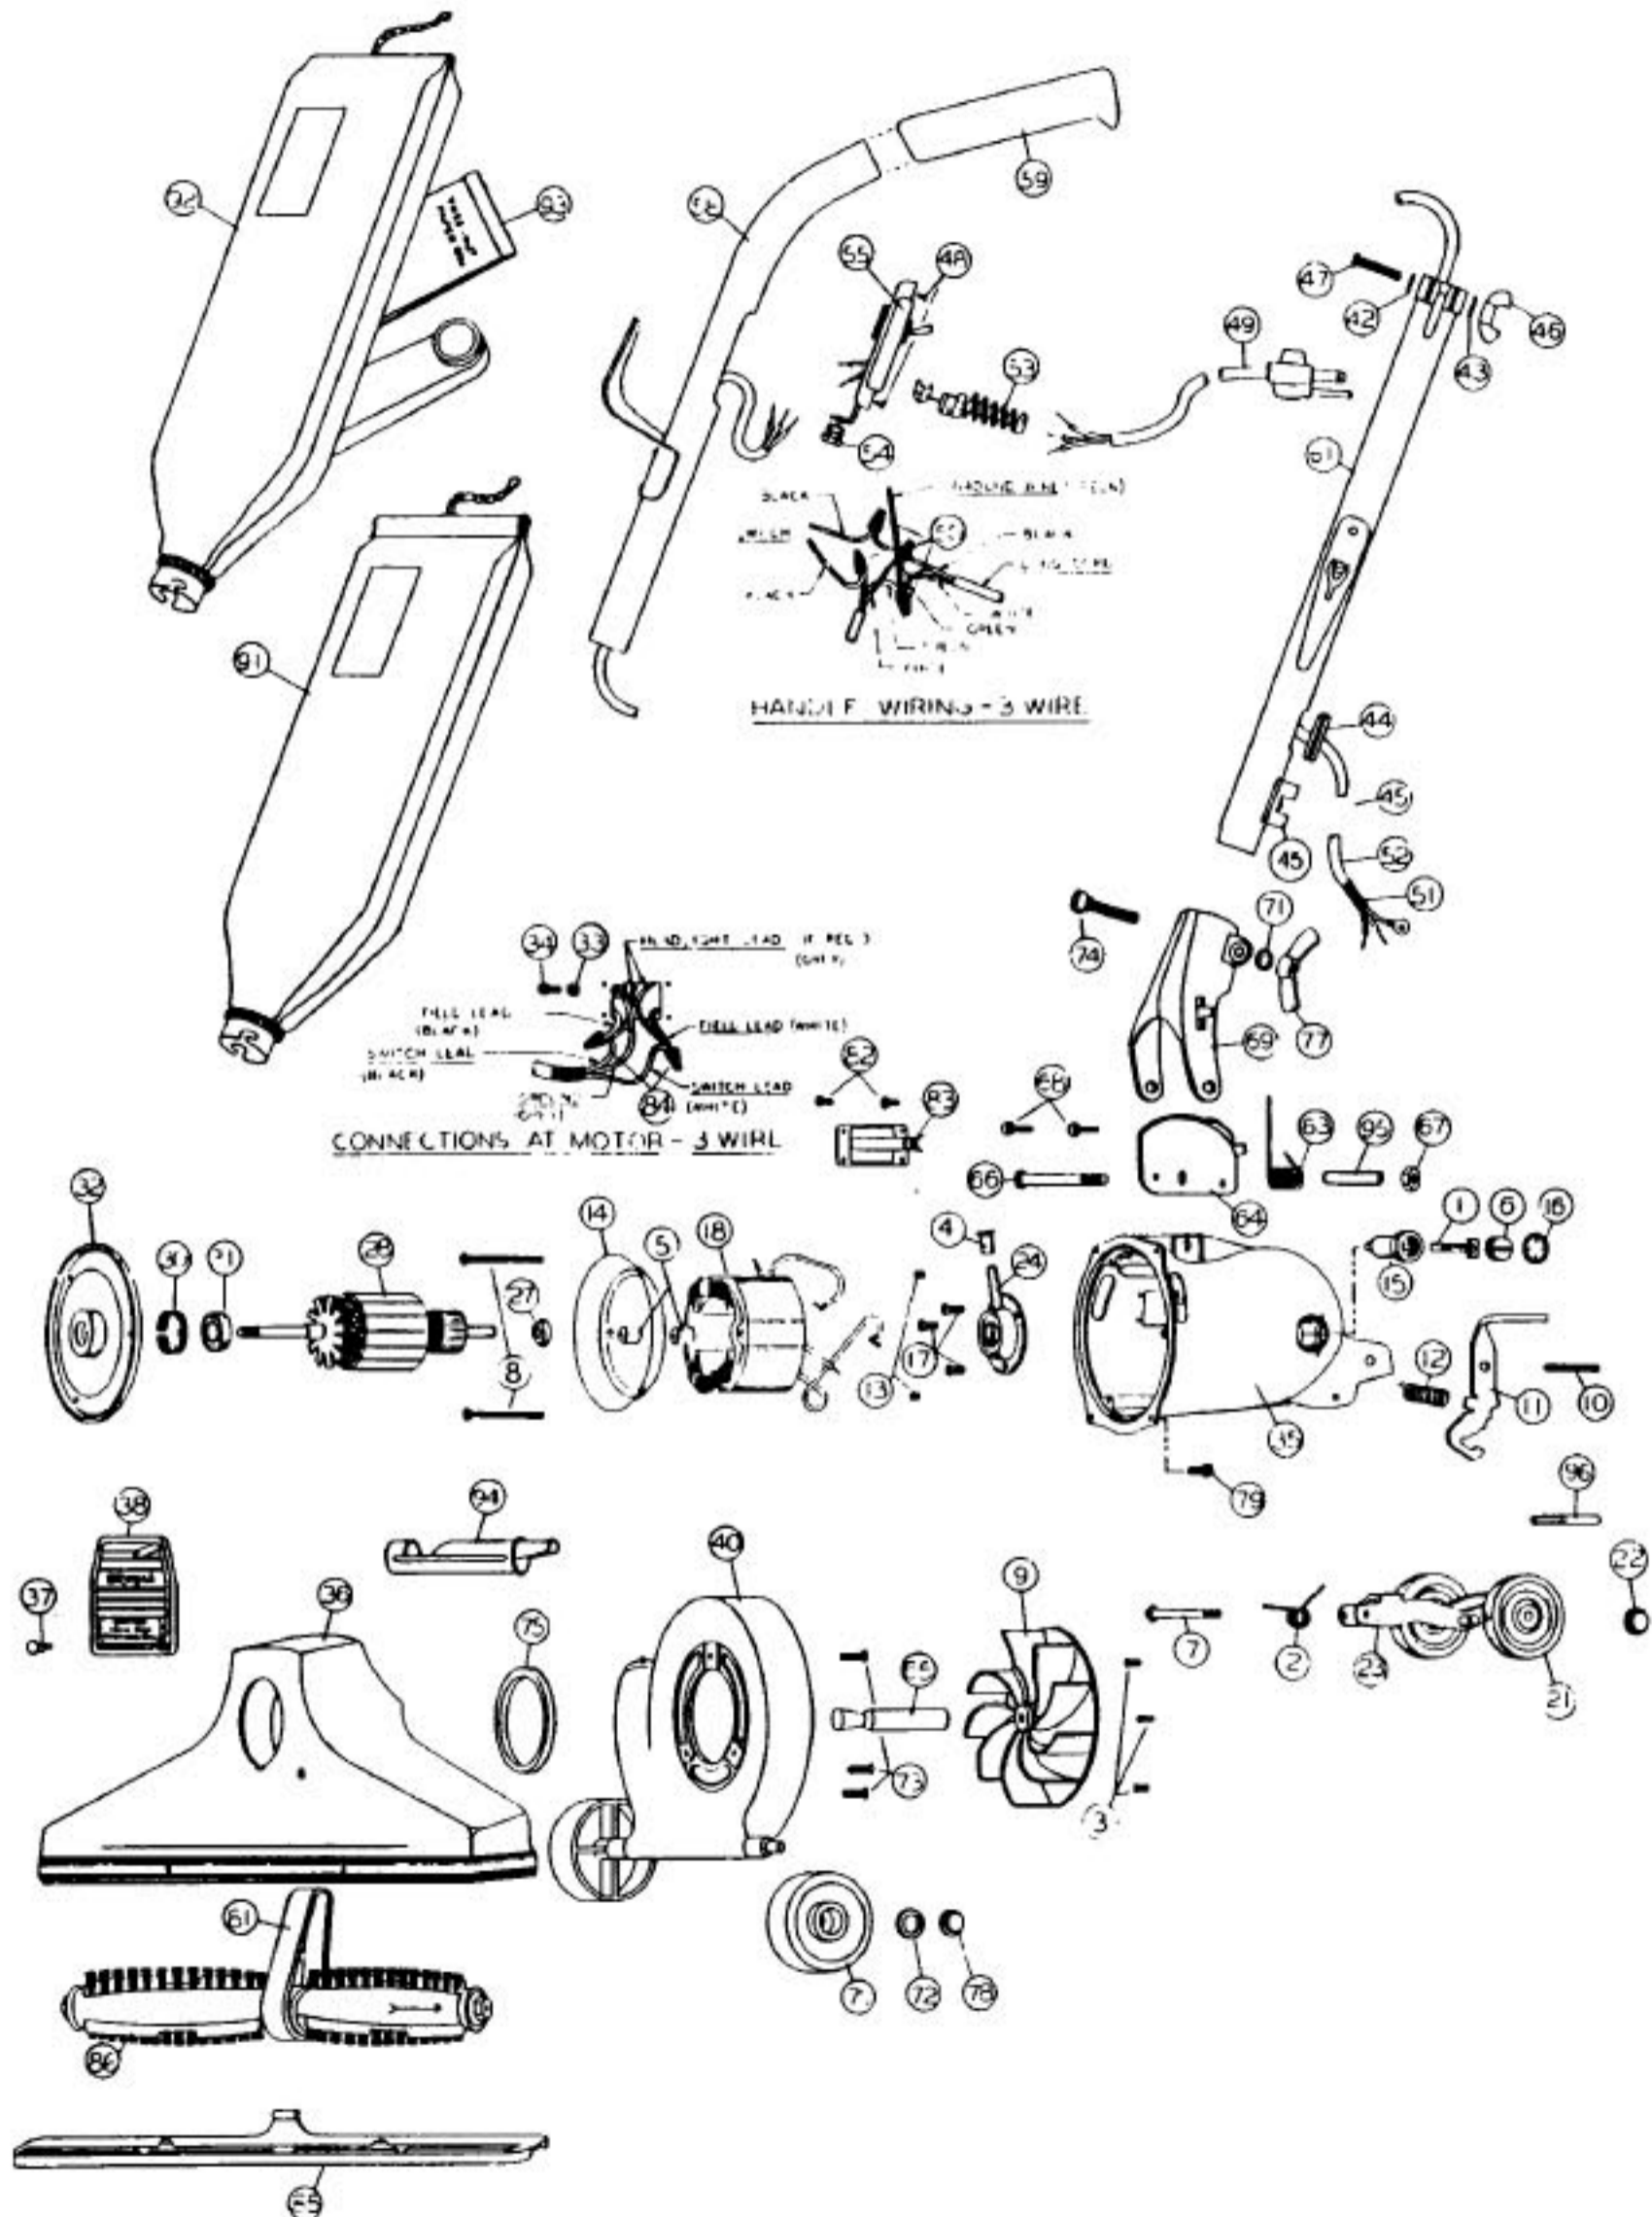

Models: 671, 7710

Models: 671, 7710

	NLA	Motor Unit Assy			51	NLA	Cord Protecting Sleeve
1	NLA	Carbon Brush Assy			52	NLA	Short Cord & Lug Assembly
2	R-003008	Spring, rear fork			53	R-611305	Strain Relief, switch plate
3	R-670013	Screw, motor plate ret.			54	R-880304	Strain Relief, handle
4	NLA	Oiler Cap			55	R-060837	Switch & Plate Assembly
5	R-618772	Spacer, baffle			58	NLA	Upper Handle Assembly
6	R-672103	Screw, brush holder			59	R-880314	Handle Grip
7	R-311031	Screw & Washer Assy			61	R-065534	Handle Adaptor Assembly
7A	NLA	Drive Shaft			63	R-004723	Spring, handle fork
8	R-618016	Screw, field retainer			64	R-133714	Handle Stop Plate
9	R-608005	Fan, heavy duty			66	R-801708	Bolt, handle fork retainer
10	R-670705	Spring Pin			67	R-801714	Nut, nylon insert
11	R-690715	Release Pedal			68	R-990104	Screw, handle stop plate
12	R-672009	Release Pedal Spring			69	R-028590	Handle, Fork & Latch Assembly
13	NLA	Set Screw, brush holder			71	R-003311	Washer, handle fork clamp screw
14	NLA	Baffle Plate			72	R-005138	Washer, wheel retainer
15	NLA	Brush Holder			73	R-023309	Screw, nozzle & fancase
16	R-801034	Brush Holder Protector Cap			74	R-230713	Carriage Bolt, handle clamp
17	R-801701	Screw, rear bearing retainer			75	R-2854270	Gasket, nozzle sealing
18	R-780002	Field, 120V			76	R-671705	Wide Front Wheel
	NLA	Rear Wheel, Fork & Shaft Assy			77	R-285720	Wingnut, large
21	R-671705	Wheel, wide			78	R-801711A	Wheel Retainer
22	R-801711A	Wheel Retainer			79	R-980743	Screw, machine-thread forming
23	R-067105	Rear Wheel Fork & Shaft Assembly			81	R-672260	Belt
24	R-080126	Rear Bearing Assembly			83	R-183749	Side Connection Plate
	R-078007	Motor Plate & Armature Assy			82	R-360753	Screw, side connection plate
27	R-175053	Washer, oil slinger			84	R-259762	Connector Wire
28	R-780001	Armature, 120V			85	R-672270	Nozzle Guard
	NLA	Motor Plate & Bearing Assy				R-673273	Brush Roll Assembly, hex end
30	R-880046	Tolerance Ring				R-180273	Brush Roll Assembly, square end
31	R-880026	Ball Bearing			91	NLA	Bag Assembly, shakeout, 7710
32	NLA	Motor Plate				R-066248	Bag Assembly, shakeout, 671
33	R-006318	Lockwasher, ground lead			92	NLA	Bag Assembly, zipper, 7710
34	R-880707	Screw, ground lead				R-0662421	Bag Assembly, zipper, 671Z
35	NLA	Motor Housing			93	R-66247	Paper Bag, Type B
36	NLA	Nozzle Assembly				R-088147	Paper Bag, Type A, with sleeve
37	NLA	Rivet, nozzle plug			94	R-880262	Belt Lifter
38	R-6707446	Nozzle Plug			95	R-110773	Insert, motor housing
40	NLA	Fancase Assembly			96	R-1300086	Cover Lever
	R-891052	Handle & Cord Assembly, 50 ft					
42	R-003311	Washer, adaptor clamp screw					
43	R-023311	Lockwasher					
44	R-230324	Grommet					
45	R-670844	Cord, clip					
46	R-801710	Wingnut, small					
47	R-801712	Screw, adaptor clamp					
48	R-880707	Screw, switch plate					
	R-060831	Switch & Cord Assembly					
49	NLA	Cord & Plug Assembly					
50	R-259761	Wire Connector					