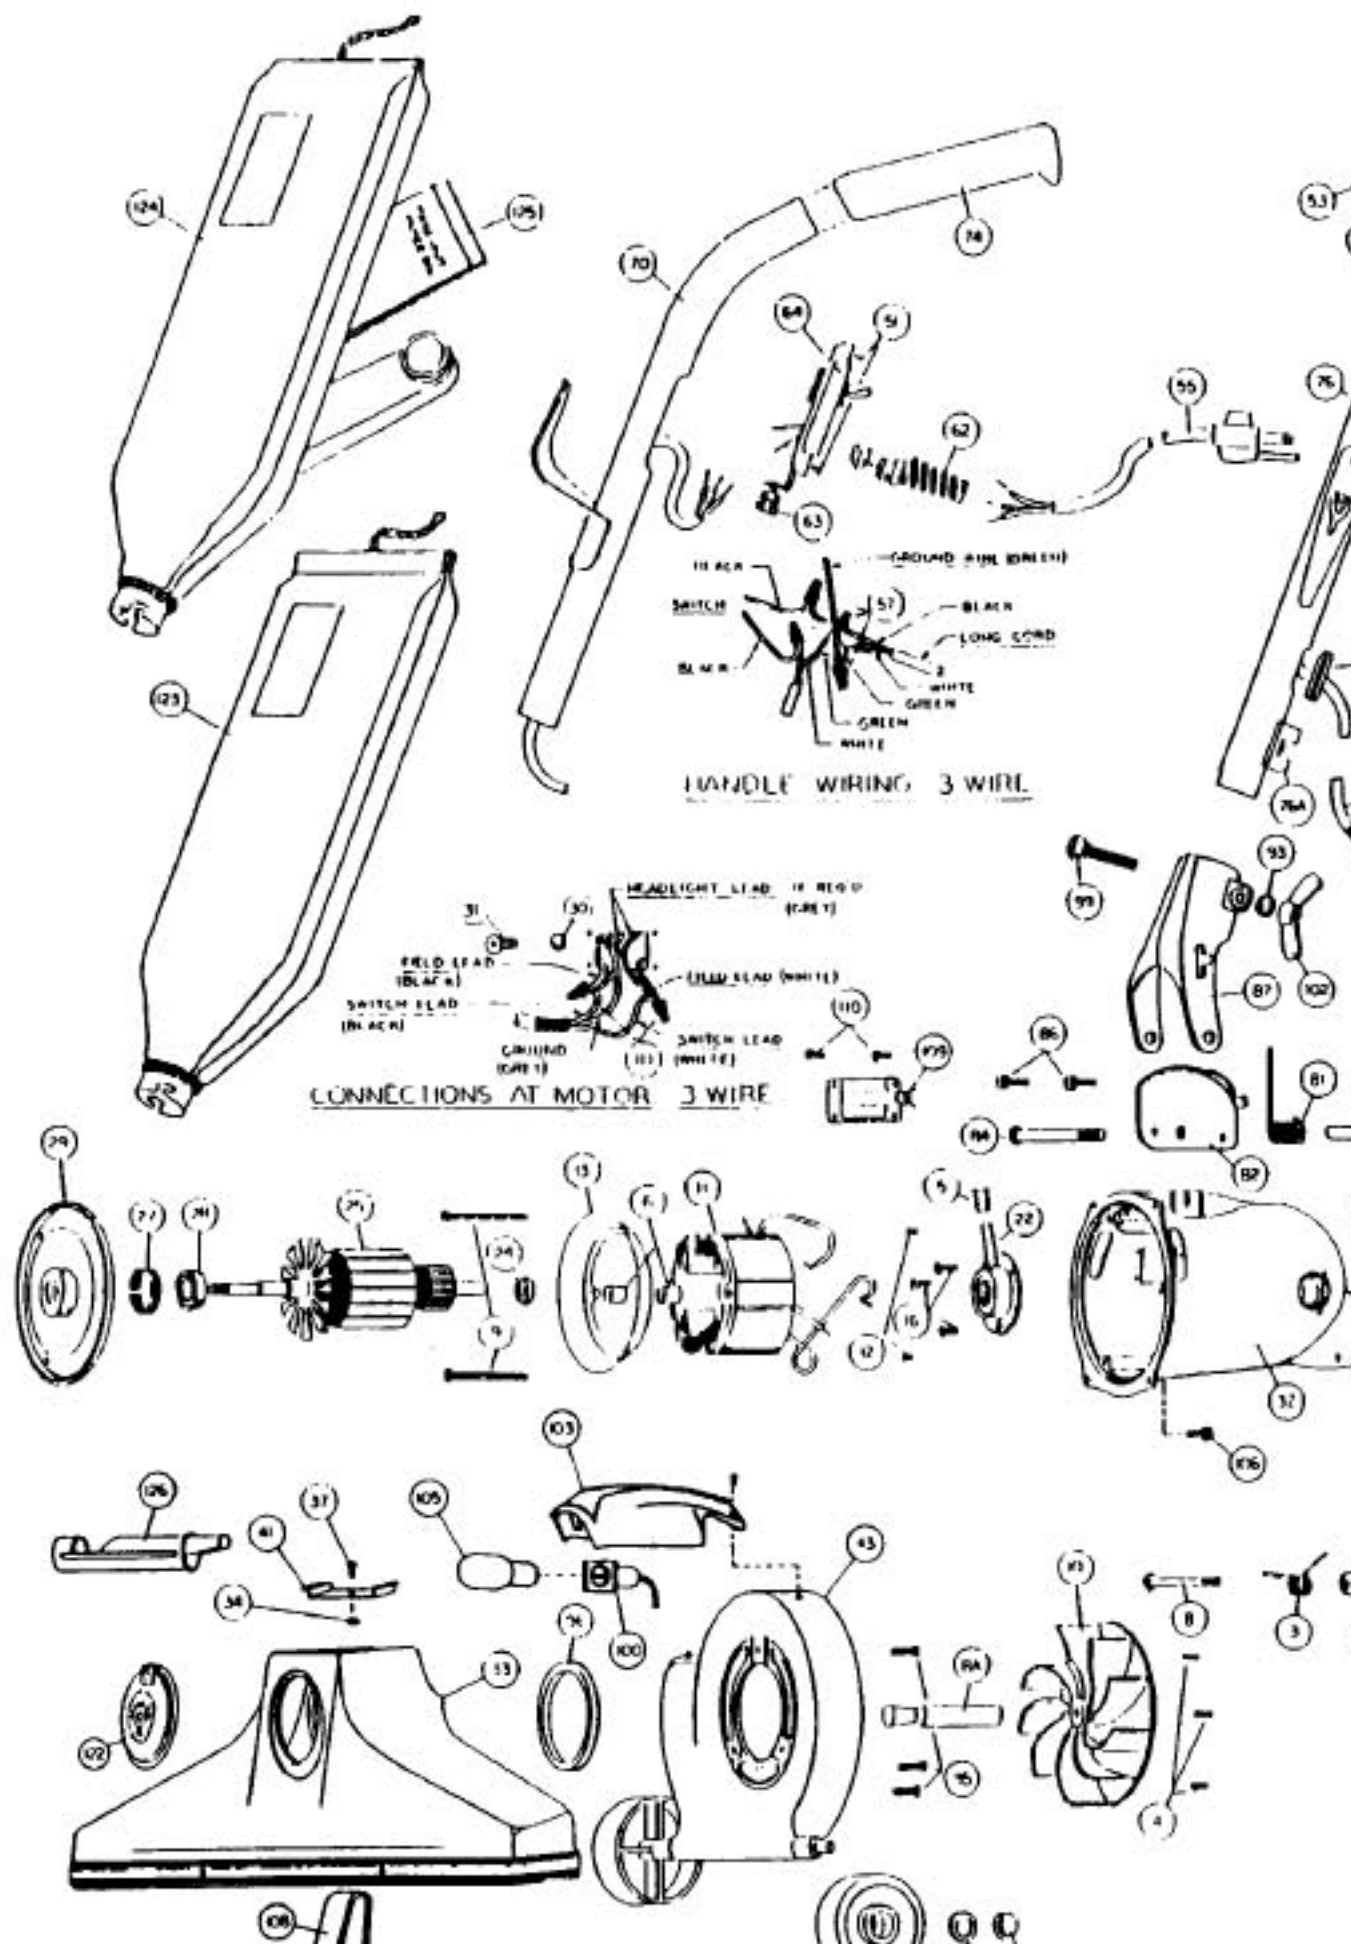

----- Manual continues below -----

Models: 672, 7720

Models: 672, 7720

	NLA	Motor Unit Assy	59	NLA	Cord Pr
2	NLA	Carbon Brush Assy	60	NLA	Short C
3	R-003008	Spring, rear fork	62	R-611305	Strain R
4	R-670013	Screw, motor plate ret.	63	R-880304	Strain R
5	R-065028	Oiler Cap	64	R-060837	Switch
6	R-618772	Spacer, baffle	70	NLA	Upper H
7	R-672103	Screw, brush holder	74	R-801314	Handle
8	R-618016	Screw & Washer Assy	76	R-0655330	Handle
8A	R-380261	Drive Shaft	76A	R-670844	Cord, cl
9	R-618016	Screw, field retainer	81	R-004723	Spring,
10	R-608005	Fan, heavy duty	82	R-133714	Handle
11	R-780002	Field, 120v	84	R-801708	Bolt, ha
12	R-801014	Set Screw, brush holder	85	R-801714	Nut, nyl
	R-871101	Motor Housing Assembly	86	R-990104	Screw, l
13	R-801017	Baffle Plate	87	R-028580	Handle,
14	R-801019	Brush Holder	93	R-003311	Washer
15	R-801034	Brush Holder Protector Cap	94	R-005138	Washer
16	R-801701	Screw, rear bearing retainer	95	R-023309	Screw, r
	R-061905	Rear Wheel, Fork & Shaft Assy	96	R-060265	Headlig
18	R-005138	Washer, wheel retainer	98	R-145734	Screw, l
19	R-671705	Wheel	97	R-230713	Carriag
20	R-801711A	Wheel Retainer	100	R-2854270	Gasket,
21	R-028574	Rear Wheel Fork & Shaft Assembly	102	R-285720	Wingnu
22	R-080126	Rear Bearing Assembly	101	R-671705	Wide Fr
	R-078007	Motor Plate & Armature Assy	103	R-606628	Headlig
24	R-175053	Washer, oil slinger	104	R-801711A	Wheel F
25	R-780001	Armature, 120v	105	R-880629	Headlig
	NLA	Motor Plate & Bearing Assy	106	R-980743	Screw, r
27	R-880046	Tolerance Ring	107	R-080105	Nozzle
28	R-880026	Ball Bearing	107A	R-608153	Nut, noz
29	R-884003	Motor Plate	108	R-672260	Belt
30	R-006318	Lockwasher, ground lead	109	R-183749	Side Co
31	R-880707	Screw, ground lead	110	R-360753	Screw, s
32	R-871101	Motor Housing	111	R-259762	Conne
33	R-693026	Nozzle Assembly	112	R-672270	Nozzle
34	R-011246	Washer, spring clip rivet	113	R-673273	Brush R
37	R-133054	Rivet, headlight spring clip	117	NLA	Hubcap
41	R-606210	Headlight Spring Clip	122	R-088169	Adjust-C
43	R-021510	Fancase Assembly	123	R-066240	Bag Ass
47	R-067030	Handle & Cord Assembly, 50 ft	124	R-0662421	Bag Ass
48	R-230324	Grommet	124A	R-770040	Bag Ass
43	R-003311	Washer, adaptor clamp screw	124B	R-770042	Bag Ass
44	R-023311	Lockwasher	125	R-66247	Paper B
52	R-801710	Wingnut, small	126	R-880262	Belt Lift
53	R-801712	Screw, adaptor clamp	127	R-110773	Insert, n