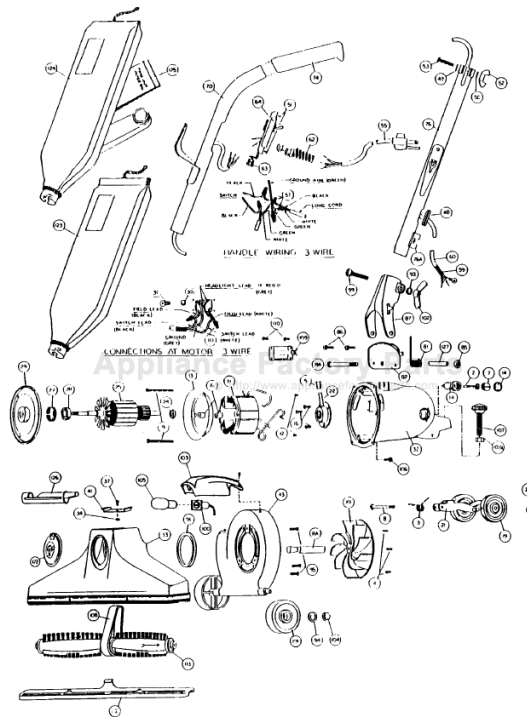

[Find Your Royal Vacuum Cleaner Parts - Select From 772 Models](#)

----- Manual continues below -----