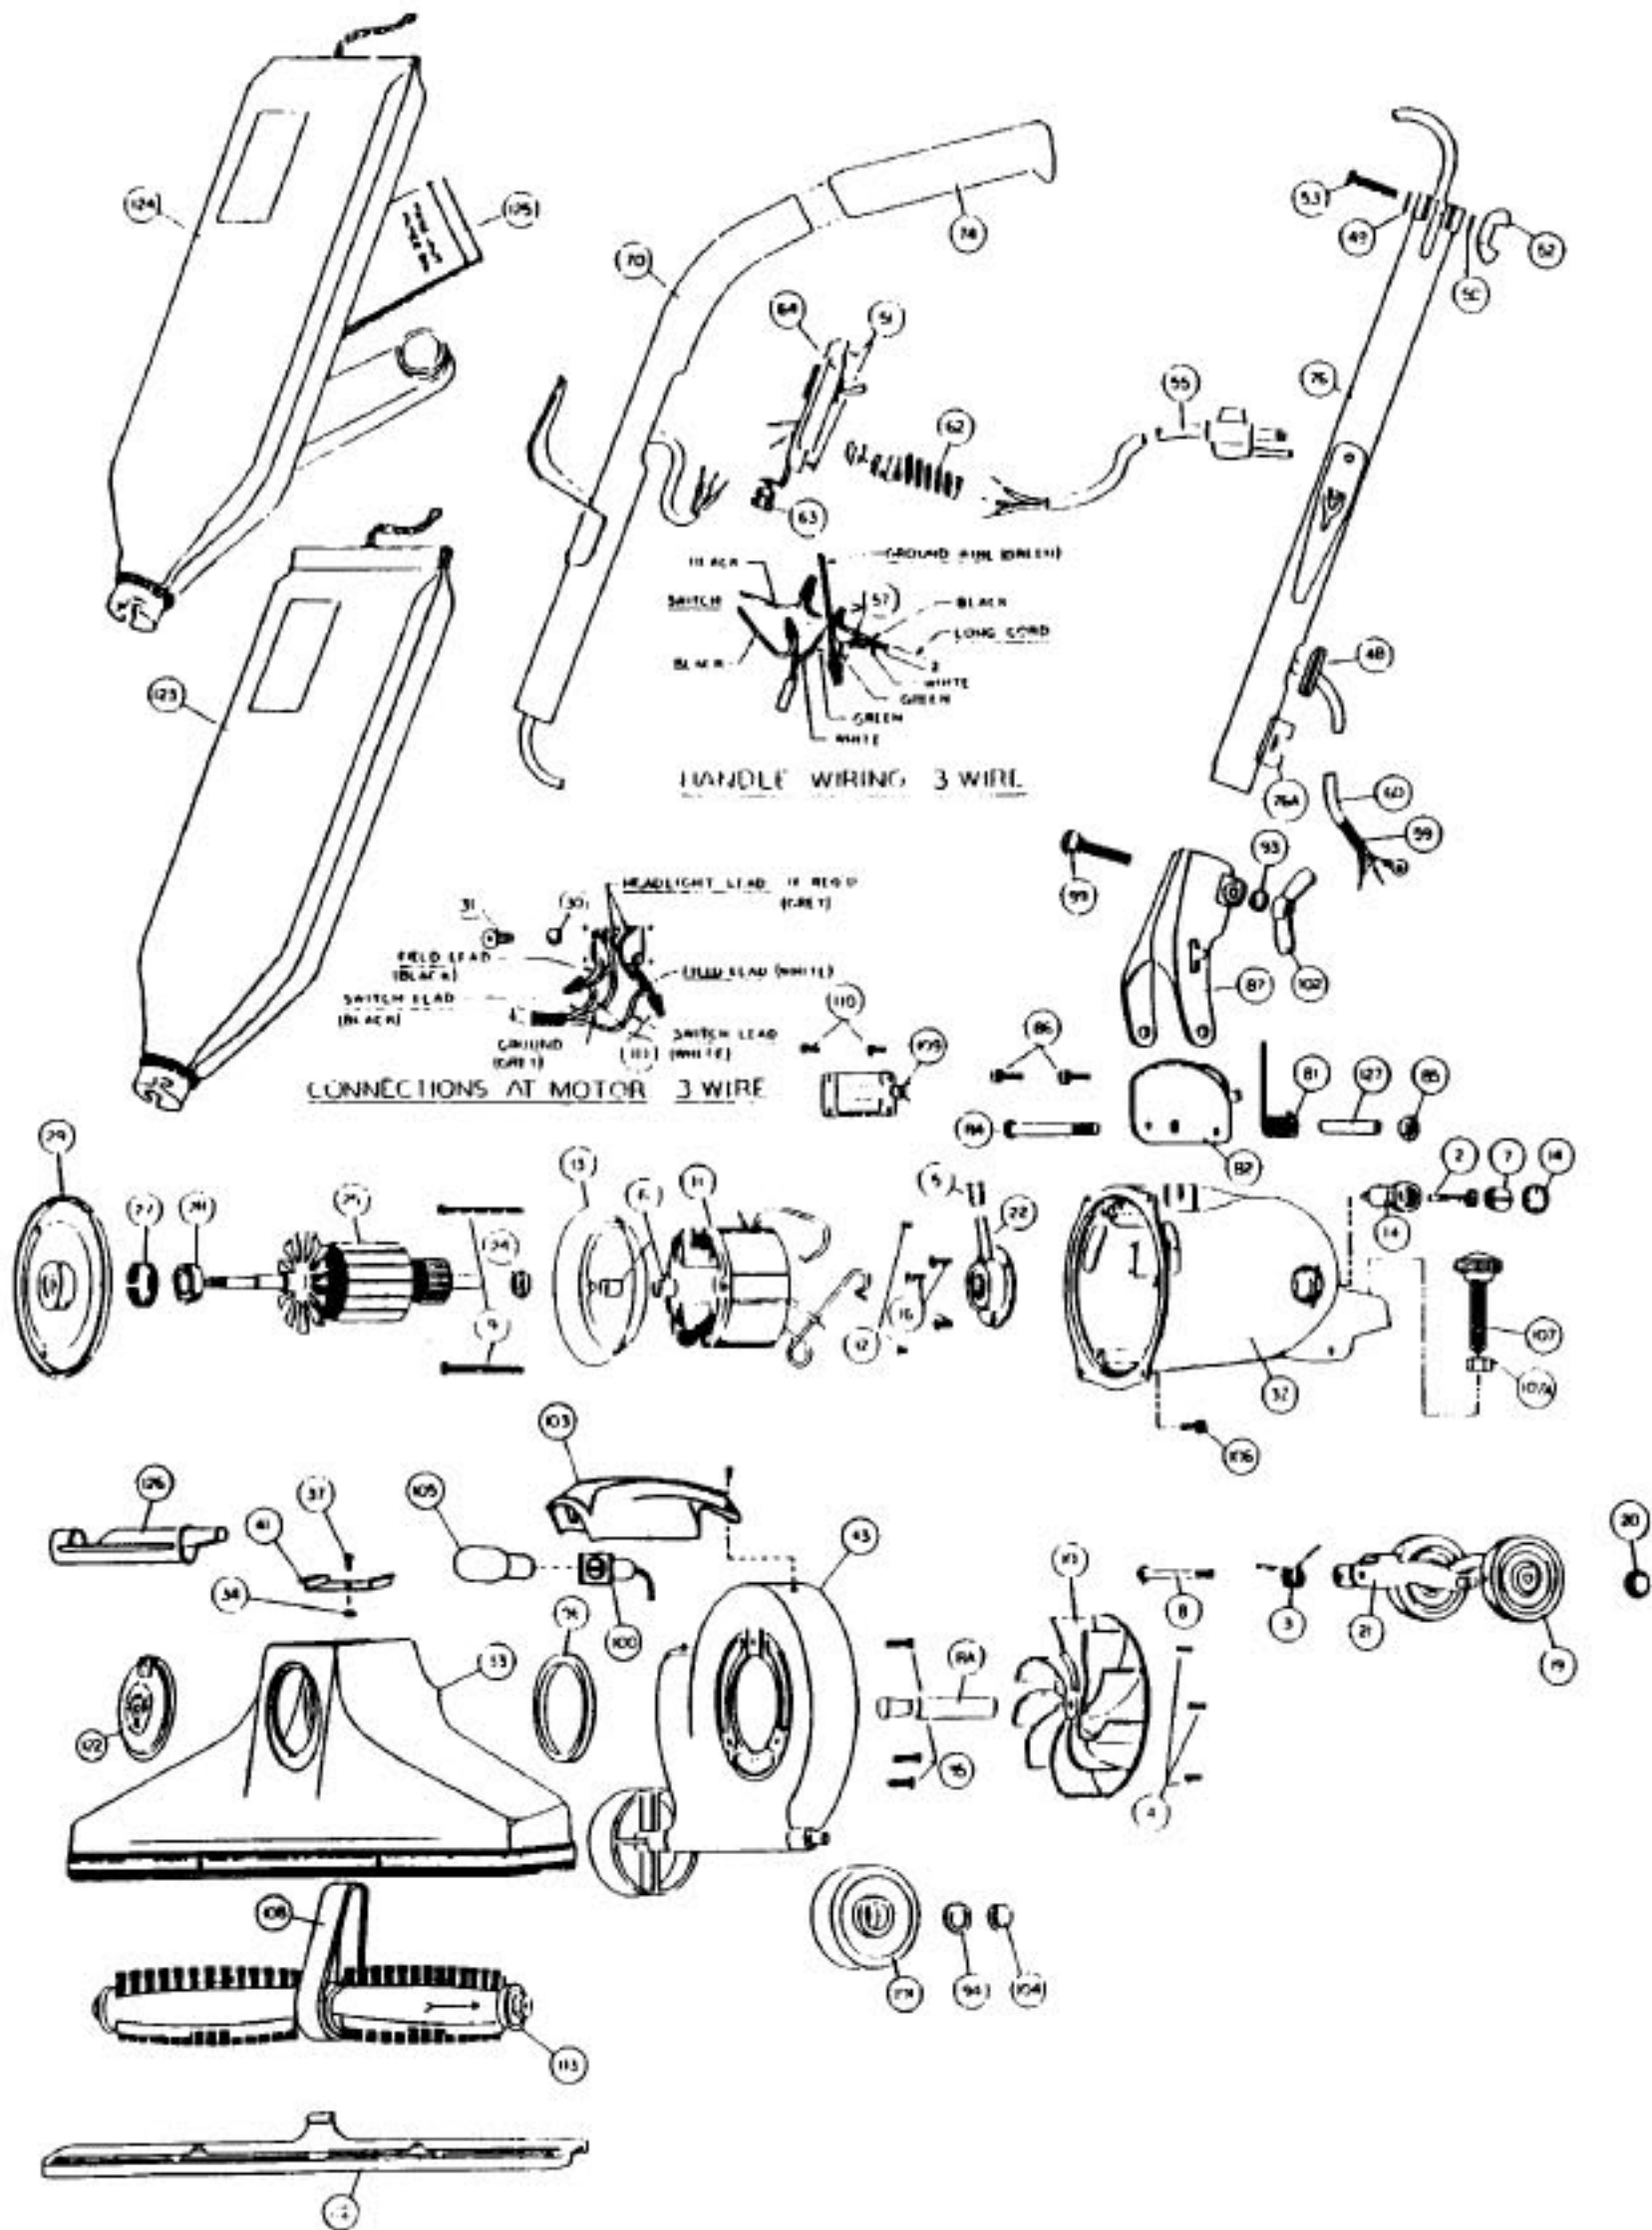

Models: 672, 7720

Models: 672, 7720

NLA	Motor Unit Assy	59	NLA	Cord Protecting Sleeve	
2	NLA	Carbon Brush Assy	60	NLA	Short Cord & Lug Assembly
3	R-003008	Spring, rear fork	62	R-611305	Strain Relief, switch plate
4	R-670013	Screw, motor plate ret.	63	R-880304	Strain Relief, handle
5	R-065028	Oiler Cap	64	R-060837	Switch & Plate Assembly
6	R-618772	Spacer, baffle	70	NLA	Upper Handle Assembly
7	R-672103	Screw, brush holder	74	R-801314	Handle Grip
8	R-618016	Screw & Washer Assy	76	R-0655330	Handle Adaptor Assembly
8A	R-380261	Drive Shaft	76A	R-670844	Cord, clip
9	R-618016	Screw, field retainer	81	R-004723	Spring, handle fork
10	R-608005	Fan, heavy duty	82	R-133714	Handle Stop Plate
11	R-780002	Field, 120v	84	R-801708	Bolt, handle fork retainer
12	R-801014	Set Screw, brush holder	85	R-801714	Nut, nylon insert
	R-871101	Motor Housing Assembly	86	R-990104	Screw, handle stop plate
13	R-801017	Baffle Plate	87	R-028580	Handle, Fork & Latch Assembly
14	R-801019	Brush Holder	93	R-003311	Washer, handle fork clamp screw
15	R-801034	Brush Holder Protector Cap	94	R-005138	Washer, wheel retainer
16	R-801701	Screw, rear bearing retainer	95	R-023309	Screw, nozzle & fancase
	R-061905	Rear Wheel, Fork & Shaft Assy	96	R-060265	Headlight Socket & Lead Assembly
18	R-005138	Washer, wheel retainer	98	R-145734	Screw, headlight & fancase
19	R-671705	Wheel	97	R-230713	Carriage Bolt, handle clamp
20	R-801711A	Wheel Retainer	100	R-2854270	Gasket, nozzle sealing
21	R-028574	Rear Wheel Fork & Shaft Assembly	102	R-285720	Wingnut, large
22	R-080126	Rear Bearing Assembly	101	R-671705	Wide Front Wheel
	R-078007	Motor Plate & Armature Assy	103	R-606628	Headlight Casting
24	R-175053	Washer, oil slinger	104	R-801711A	Wheel Retainer
25	R-780001	Armature, 120v	105	R-880629	Headlight Bulb
	NLA	Motor Plate & Bearing Assy	106	R-980743	Screw, machine-thread forming
27	R-880046	Tolerance Ring	107	R-080105	Nozzle Adjust Screw & Nut Assy
28	R-880026	Ball Bearing	107A	R-608153	Nut, nozzle adjust screw
29	R-884003	Motor Plate	108	R-672260	Belt
30	R-006318	Lockwasher, ground lead	109	R-183749	Side Connection Plate
31	R-880707	Screw, ground lead	110	R-360753	Screw, side connection plate
32	R-871101	Motor Housing	111	R-259762	Connector Wire
33	R-693026	Nozzle Assembly	112	R-672270	Nozzle Guard
34	R-011246	Washer, spring clip rivet	113	R-673273	Brush Roll Assembly
37	R-133054	Rivet, headlight spring clip	117	NLA	Hubcap
41	R-606210	Headlight Spring Clip	122	R-088169	Adjust-O-Rite Plate
43	R-021510	Fancase Assembly	123	R-066240	Bag Assembly, shakeout, 672
47	R-067030	Handle & Cord Assembly, 50 ft	124	R-0662421	Bag Assembly, zippered, 672Z
48	R-230324	Grommet	124A	R-770040	Bag Assembly, shakeout, 7720
43	R-003311	Washer, adaptor clamp screw	124B	R-770042	Bag Assembly, zipper, 7720Z
44	R-023311	Lockwasher	125	R-66247	Paper Bag
52	R-801710	Wingnut, small	126	R-880262	Belt Lifter
53	R-801712	Screw, adaptor clamp	127	R-110773	Insert, motor housing
51	R-880707	Screw, switch plate			
	R-060831	Switch & Cord Assembly			
55	NLA	Cord & Plug Assembly			
57	R-259761	Wire Connector			