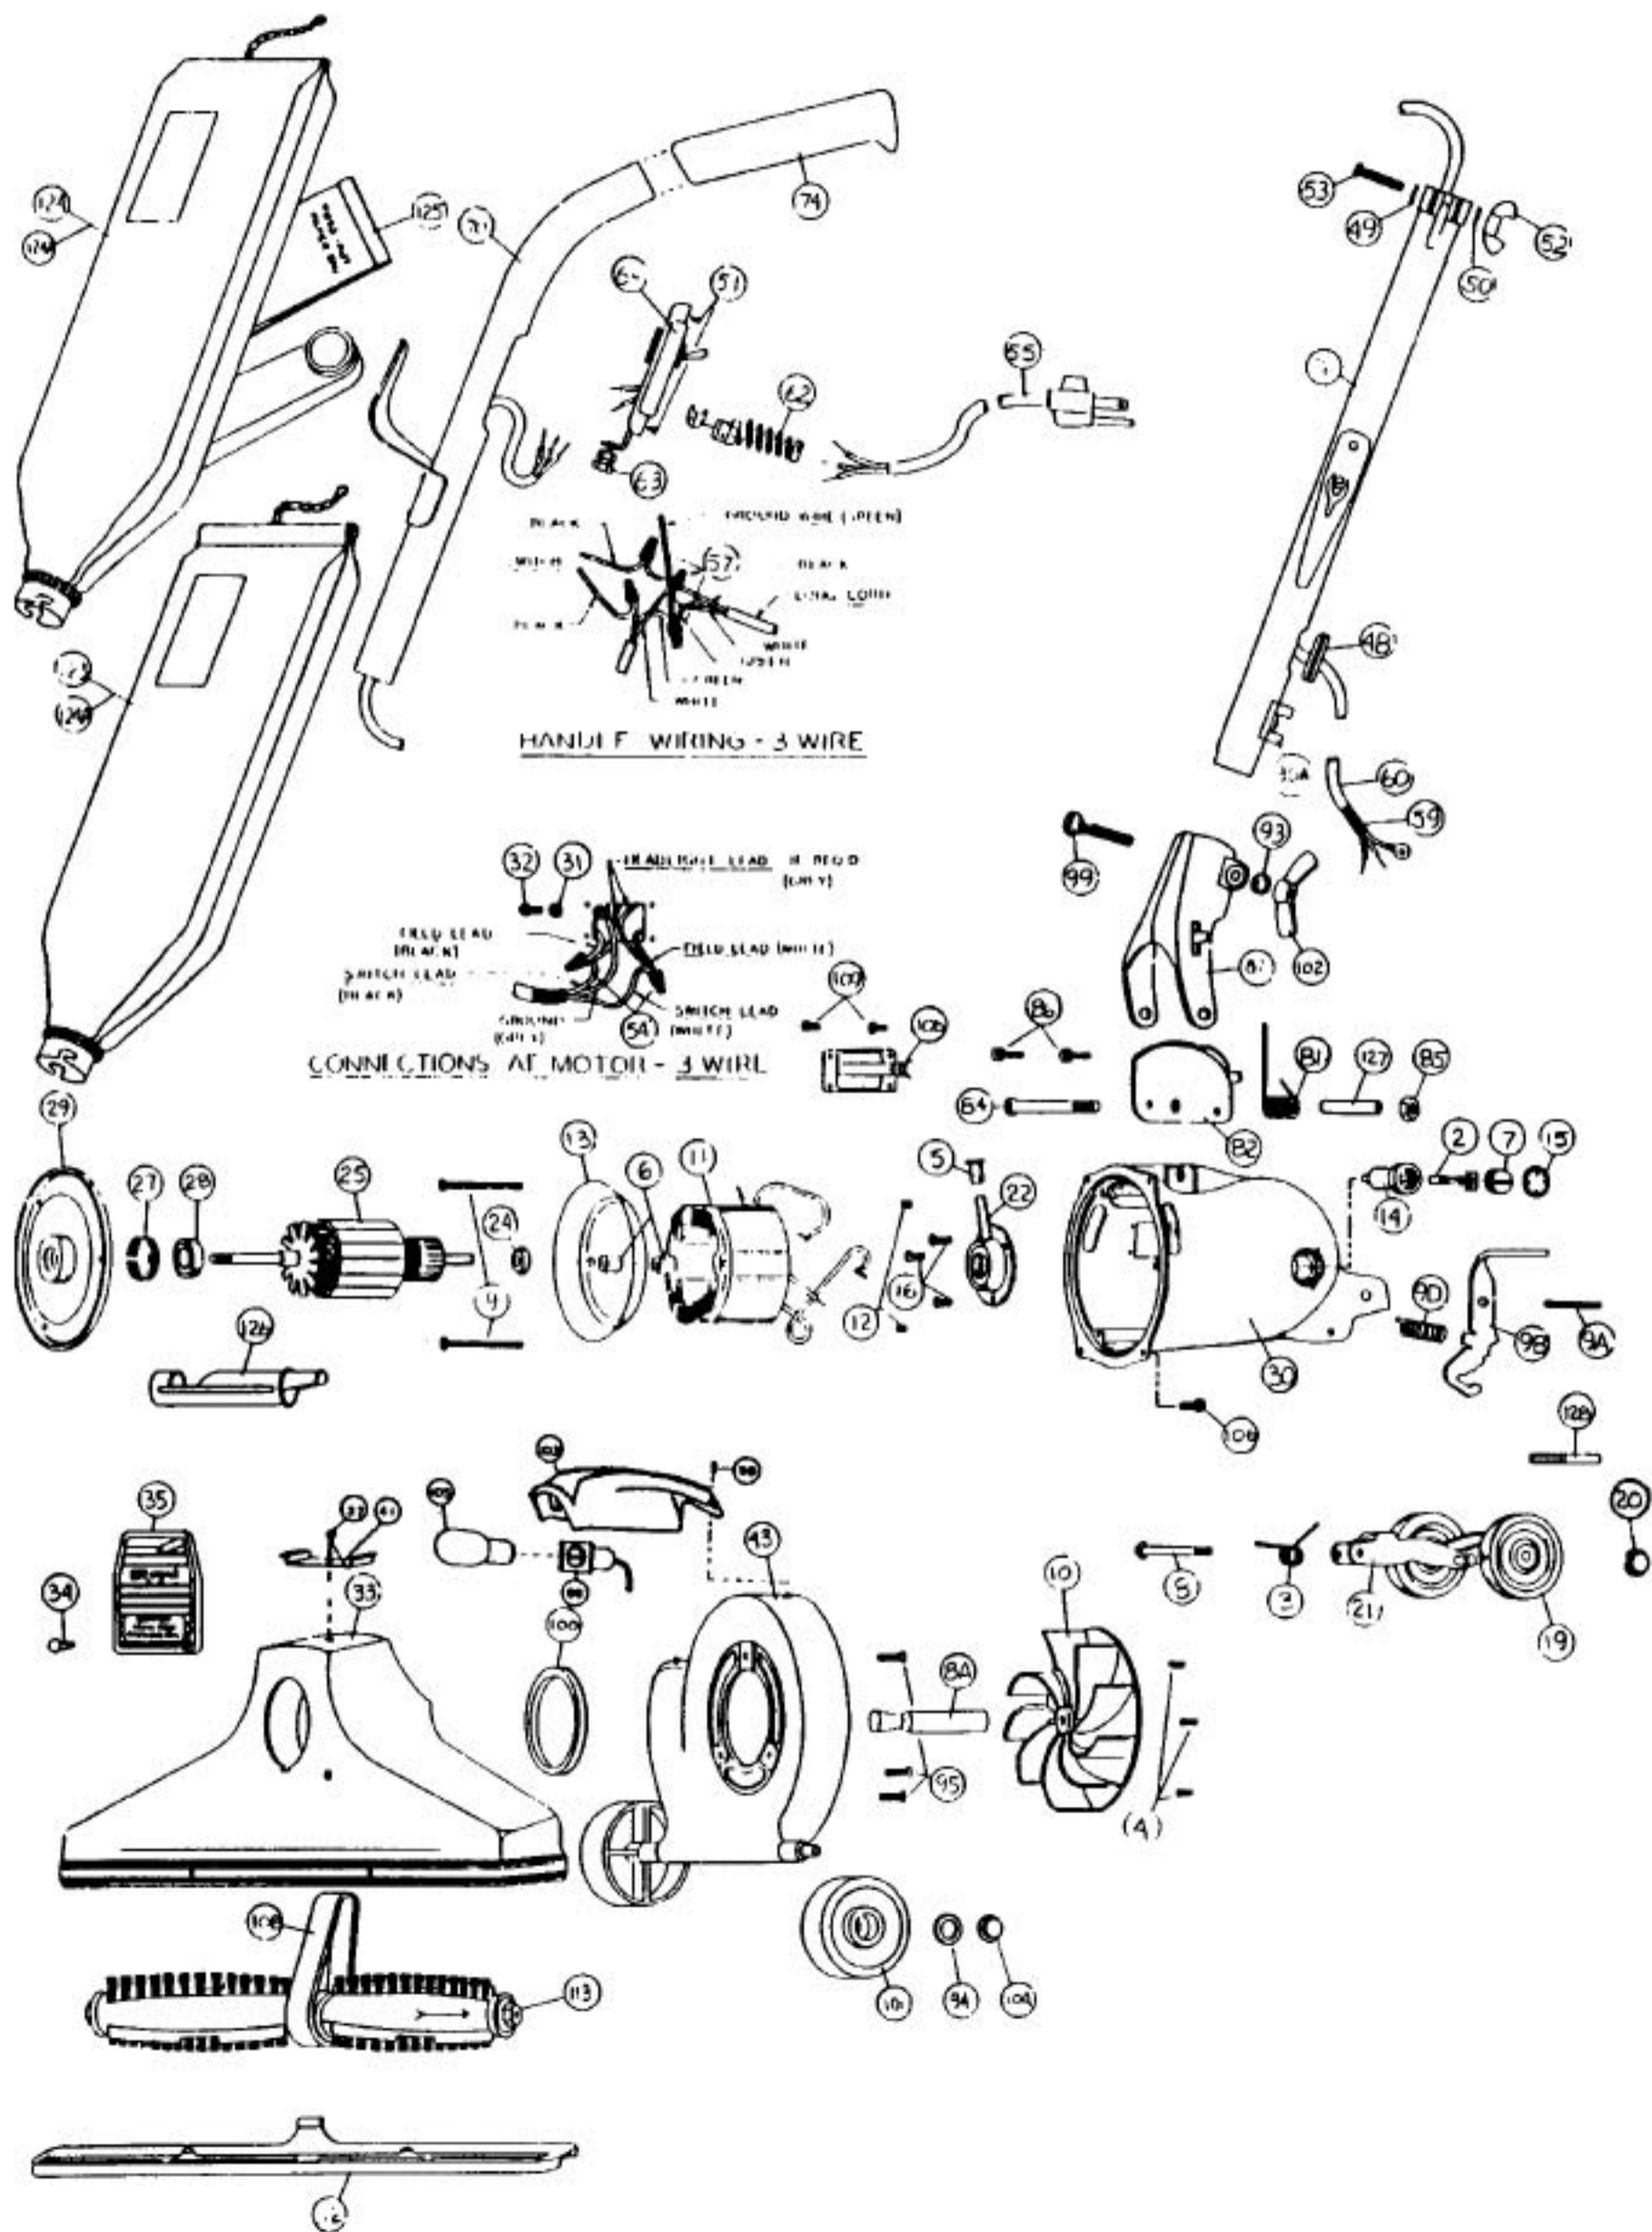

Models: 673, 7730

Models: 673, 7730

NLA	Motor Unit Assy	62	R-611305	Strain Relief, switch plate	
2	NLA	Carbon Brush Assy	63	R-880304	Strain Relief, handle
3	R-003008	Spring, rear fork	64	R-060837	Switch & Plate Assembly
4	R-670013	Screw, motor plate ret.	70	R-062032	Upper Handle Assembly
5	R-065028	Oiler Cap	74	R-801314	Handle Grip
6	R-618772	Spacer, baffle	76	R-0655330	Handle Adaptor Assembly
7	R-672103	Screw Assy, brush holder	80A	R-670844	Cord Clip
8	R-311031	Screw & Washer Assy	81	R-004723	Handle Fork Spring
8A	R-380261	Drive Shaft	82	R-133714	Handle Stop Plate
9	R-618016	Screw, field retainer	84	R-801708	Bolt, handle fork retainer
9A	R-670705	Spring Pin	85	R-801714	Nut, nylon insert
9B	R-690715	Release Pedal, incremental	86	R-990104	Screw, handle stop plate
9C	NLA	Lubriplate Grease	87	R-028580	Handle, Fork & Latch Assembly
9D	R-672009	Release Pedal Spring	93	R-003311	Washer, handle fork clamp screw
10	R-608005	Fan, heavy duty	94	R-005138	Washer, wheel retainer
11	R-780002	Field, 120v	95	R-023309	Screw, nozzle & fancase
12	R-801014	Set Screw, brush holder	96	R-060265	Headlight Socket & Lead Assy
13	R-801017	Baffle Plate	98	R-145734	Screw, headlight & fancase
14	R-801019	Brush Holder	99	R-230713	Carriage Bolt, handle clamp
15	R-801034	Brush Holder Protector Cap	100	NLA	Gasket, nozzle sealing
16	R-801701	Screw, rear bearing retainer	101	R-671705	Wide Front Wheel
	R-067105	Rear Wheel, Fork & Shaft Assy	102	R-285720	Wingnut, large
19	R-671705	Wheel, wide	103	R-606628	Headlight Casting
20	R-801711A	Wheel Retainer	104	R-801711A	Wheel Retainer
21	R-670007	Rear Fork & Shaft Assembly	105	R-880629	Headlight Bulb
22	R-080126	Rear Bearing Assembly	106	R-980743	Screw, machine-thread forming
	R-078007	Motor Plate & Armature Assy	108	R-672260	Belt
24	R-175053	Washer, oil slinger	109	R-183749	Side Connection Plate
25	R-780001	Armature, 120v	110	R-360753	Screw, side connection plate
	NLA	Motor Plate & Bearing Assy	111	R-259762	Connector Wire
27	R-880046	Tolerance Ring	112	R-672270	Nozzle Guard
28	R-880026	Ball Bearing	113	R-673273	Brush Roll Assembly
29	R-884003	Motor Plate	123	R-066240	Bag Assembly, shakeout, 673
30	NLA	Motor Housing	124	R-0662421	Bag Assembly, zippered, 673Z
31	R-006318	Lockwasher, ground lead	124A	R-770040	Bag Assembly, shakeout, 7730
32	R-880707	Screw, ground lead	124B	NLA	Bag Assembly, zippered, 7730Z
33	R-673026	Nozzle Assembly	125	R-66247	Paper Bag
34	NLA	Rivet, nozzle plug	126	R-880262	Belt Lifter
35	R-670744B	Nozzle Plug, black	127	R-110773	Insert, motor housing
37	NLA	Rivet, headlight spring clip	128	R-1300086	Cover, lever
41	R-606210	Headlight Spring Clip			
43	R-021510	Fancase Assembly			
	R-067030	Handle & Cord Assembly			
48	R-230324	Grommet			
49	R-003311	Washer			
50	R-023311	Lockwasher			
52	R-801710	Wingnut, small			
53	R-801712	Screw, adaptor clamp			
51	R-801701	Screw, switch plate			
	R-060831	Switch & Cord Assembly			
55	NLA	Cord & Plug Assembly			
57	R-259761	Wire Connector			
59	NLA	Cord Protecting Sleeve			
60	NLA	Short Cord & Lug Assembly			