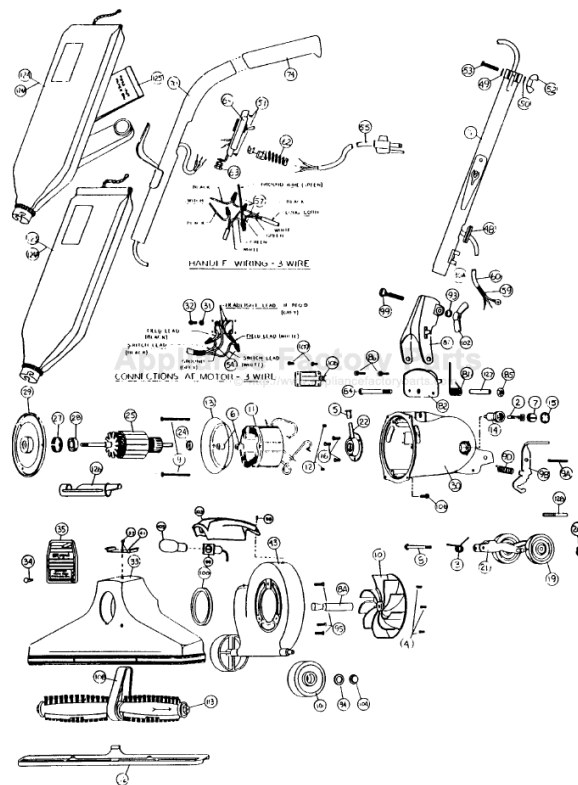

[Find Your Royal Vacuum Cleaner Parts - Select From 772 Models](#)

----- Manual continues below -----