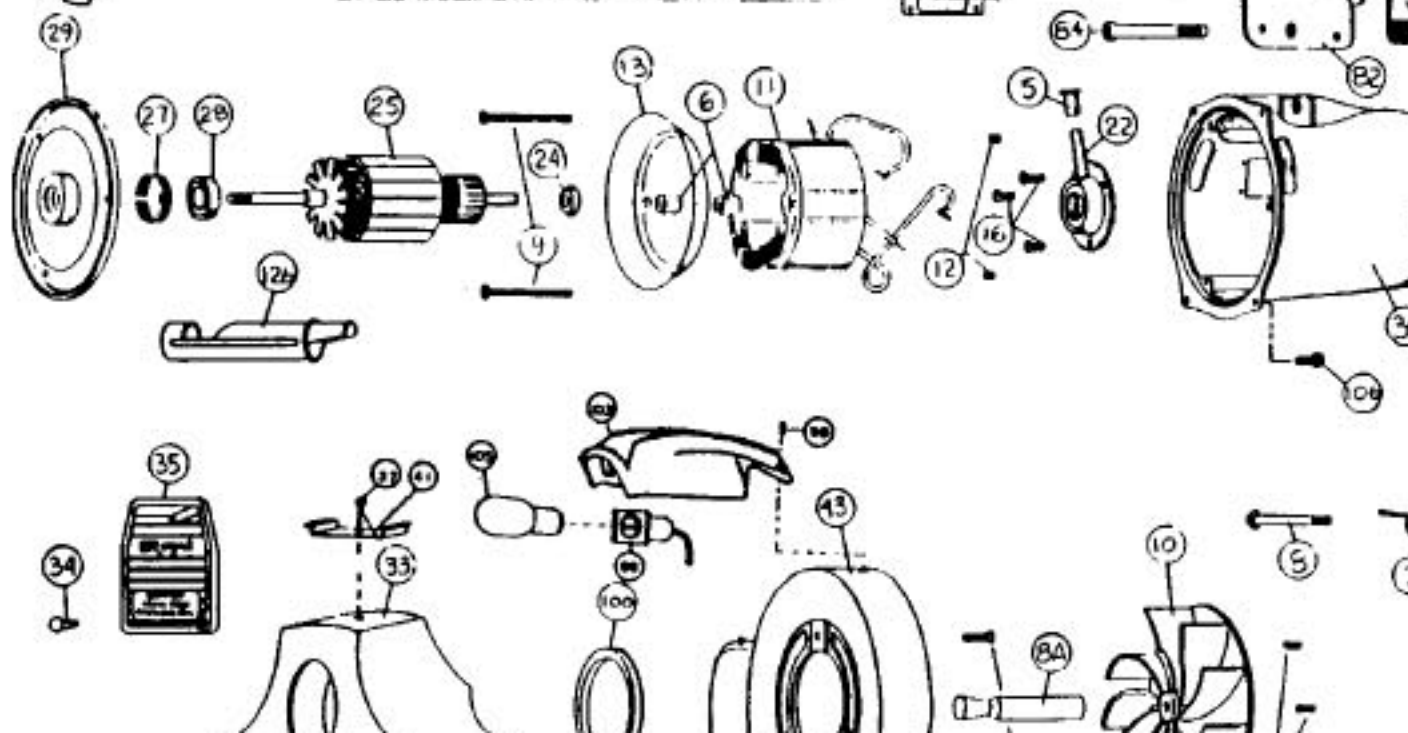

----- Manual continues below -----

Models: 673, 7730

Models: 673, 7730

	NLA	Motor Unit Assy	62	R-611305	Strain
2	NLA	Carbon Brush Assy	63	R-880304	Strain
3	R-003008	Spring, rear fork	64	R-060837	Switch
4	R-670013	Screw, motor plate ret.	70	R-062032	Upper
5	R-065028	Oiler Cap	74	R-801314	Handl
6	R-618772	Spacer, baffle	76	R-0655330	Handl
7	R-672103	Screw Assy, brush holder	80A	R-670844	Cord
8	R-311031	Screw & Washer Assy	81	R-004723	Handl
8A	R-380261	Drive Shaft	82	R-133714	Handl
9	R-618016	Screw, field retainer	84	R-801708	Bolt, H
9A	R-670705	Spring Pin	85	R-801714	Nut, n
9B	R-690715	Release Pedal, incremental	86	R-990104	Screw
9C	NLA	Lubriplate Grease	87	R-028580	Handl
9D	R-672009	Release Pedal Spring	93	R-003311	Wash
10	R-608005	Fan, heavy duty	94	R-005138	Wash
11	R-780002	Field, 120v	95	R-023309	Screw
12	R-801014	Set Screw, brush holder	96	R-060265	Headl
13	R-801017	Baffle Plate	98	R-145734	Screw
14	R-801019	Brush Holder	99	R-230713	Carria
15	R-801034	Brush Holder Protector Cap	100	NLA	Gaske
16	R-801701	Screw, rear bearing retainer	101	R-671705	Wide
	R-067105	Rear Wheel, Fork & Shaft Assy	102	R-285720	Wingr
19	R-671705	Wheel, wide	103	R-606628	Headl
20	R-801711A	Wheel Retainer	104	R-801711A	Whee
21	R-670007	Rear Fork & Shaft Assembly	105	R-880629	Headl
22	R-080126	Rear Bearing Assembly	106	R-980743	Screw
	R-078007	Motor Plate & Armature Assy	108	R-672260	Belt
24	R-175053	Washer, oil slinger	109	R-183749	Side C
25	R-780001	Armature, 120v	110	R-360753	Screw
	NLA	Motor Plate & Bearing Assy	111	R-259762	Conne
27	R-880046	Tolerance Ring	112	R-672270	Nozzl
28	R-880026	Ball Bearing	113	R-673273	Brush
29	R-884003	Motor Plate	123	R-066240	Bag A
30	NLA	Motor Housing	124	R-0662421	Bag A
31	R-006318	Lockwasher, ground lead	124A	R-770040	Bag A
32	R-880707	Screw, ground lead	124B	NLA	Bag A
33	R-673026	Nozzle Assembly	125	R-66247	Paper
34	NLA	Rivet, nozzle plug	126	R-880262	Belt L
35	R-670744B	Nozzle Plug, black	127	R-110773	Insert
37	NLA	Rivet, headlight spring clip	128	R-1300086	Cover
41	R-606210	Headlight Spring Clip			
43	R-021510	Fancase Assembly			
	R-067030	Handle & Cord Assembly			
48	R-230324	Grommet			
49	R-003311	Washer			