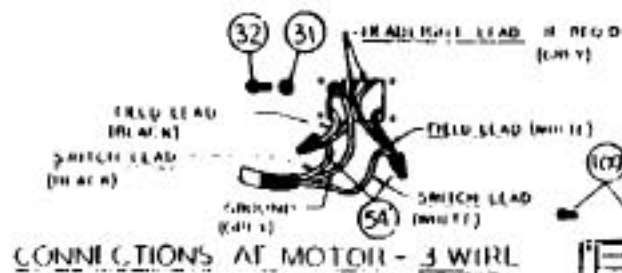

Models: 673, 7730

Models: 673, 7730

	NLA	Motor Unit Assy	62	R-611305	Strain
2	NLA	Carbon Brush Assy	63	R-880304	Strain
3	R-003008	Spring, rear fork	64	R-060837	Switch
4	R-670013	Screw, motor plate ret.	70	R-062032	Upper
5	R-065028	Oiler Cap	74	R-801314	Handl
6	R-618772	Spacer, baffle	76	R-0655330	Handl
7	R-672103	Screw Assy, brush holder	80A	R-670844	Cord
8	R-311031	Screw & Washer Assy	81	R-004723	Handl
8A	R-380261	Drive Shaft	82	R-133714	Handl
9	R-618016	Screw, field retainer	84	R-801708	Bolt, H
9A	R-670705	Spring Pin	85	R-801714	Nut, n
9B	R-690715	Release Pedal, incremental	86	R-990104	Screw
9C	NLA	Lubriplate Grease	87	R-028580	Handl
9D	R-672009	Release Pedal Spring	93	R-003311	Wash
10	R-608005	Fan, heavy duty	94	R-005138	Wash
11	R-780002	Field, 120v	95	R-023309	Screw
12	R-801014	Set Screw, brush holder	96	R-060265	Headl
13	R-801017	Baffle Plate	98	R-145734	Screw
14	R-801019	Brush Holder	99	R-230713	Carria
15	R-801034	Brush Holder Protector Cap	100	NLA	Gaske
16	R-801701	Screw, rear bearing retainer	101	R-671705	Wide
	R-067105	Rear Wheel, Fork & Shaft Assy	102	R-285720	Wingr
19	R-671705	Wheel, wide	103	R-606628	Headl
20	R-801711A	Wheel Retainer	104	R-801711A	Whee
21	R-670007	Rear Fork & Shaft Assembly	105	R-880629	Headl
22	R-080126	Rear Bearing Assembly	106	R-980743	Screw
	R-078007	Motor Plate & Armature Assy	108	R-672260	Belt
24	R-175053	Washer, oil slinger	109	R-183749	Side C
25	R-780001	Armature, 120v	110	R-360753	Screw
	NLA	Motor Plate & Bearing Assy	111	R-259762	Conne
27	R-880046	Tolerance Ring	112	R-672270	Nozzl
28	R-880026	Ball Bearing	113	R-673273	Brush
29	R-884003	Motor Plate	123	R-066240	Bag A
30	NLA	Motor Housing	124	R-0662421	Bag A
31	R-006318	Lockwasher, ground lead	124A	R-770040	Bag A
32	R-880707	Screw, ground lead	124B	NLA	Bag A
33	R-673026	Nozzle Assembly	125	R-66247	Paper
34	NLA	Rivet, nozzle plug	126	R-880262	Belt L
35	R-670744B	Nozzle Plug, black	127	R-110773	Insert
37	NLA	Rivet, headlight spring clip	128	R-1300086	Cover
41	R-606210	Headlight Spring Clip			
43	R-021510	Fancase Assembly			
	R-067030	Handle & Cord Assembly			
48	R-230324	Grommet			
49	R-003311	Washer