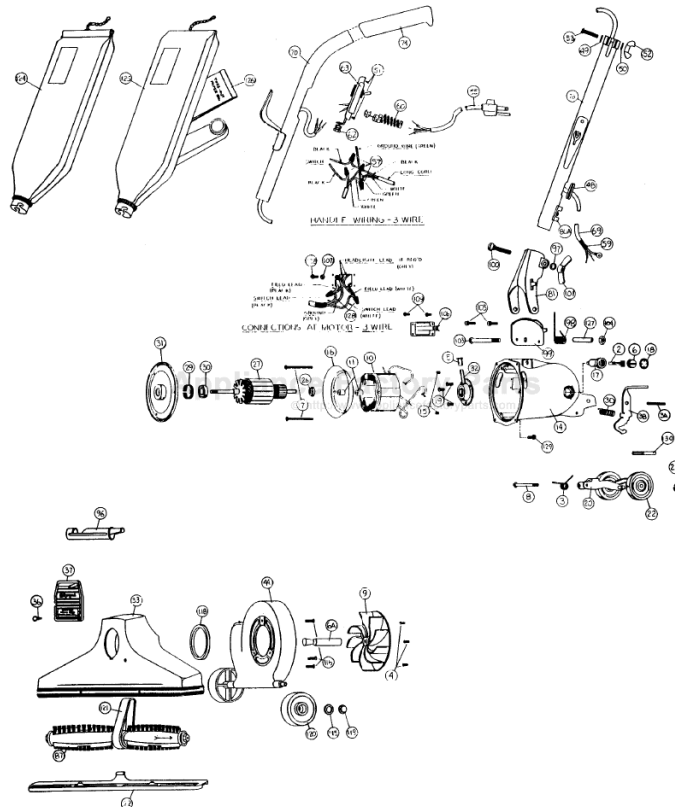

Royal 691 Owner's Manual

[Shop genuine replacement parts for Royal 691](#)

Models: 691