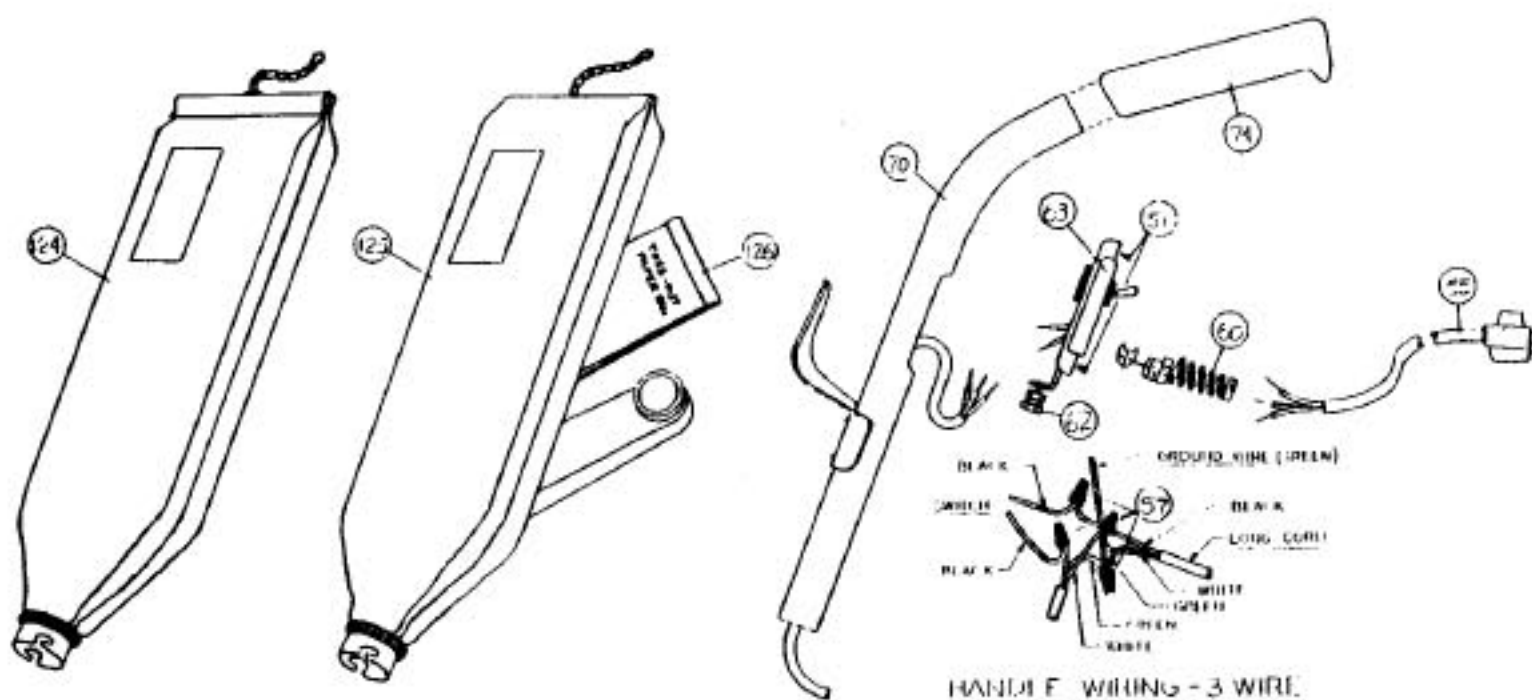

----- Manual continues below -----

Models: 691

Models: 691

	NLA	Motor Unit Assy	57	R-259761	Wire
2	NLA	Carbon Brush Assy	59	NLA	Con
3	R-003008	Spring, rear fork	61	R-611305	Strap
3A	R-670705	Spring Pin	62	R-880304	Strap
3B	R-690715	Release Pedal, incremental	63	R-060837	Swi
3D	R-672009	Spring, release pedal	69	NLA	Sho
4	R-670013	Screw, motor plate ret.	70	R-062034B	Upp
5	R-065028	Oiler Cap	74	R-801314	Har
6	R-672103	Brush Holder & Screw Assembly	76	R-0655330	Har
6A	R-380261	Drive Shaft	80A	R-670844	Con
7	R-618016	Screw, field retainer	81	R-028580	Har
8	R-311031	Screw & Washer Assembly	89	R-692225	Rev
9	R-608005	Fan, heavy duty	89	R-695227	Rev
10	R-780002	Field, 120v	96	R-880262	Belt
11	R-618772	Spacer, baffle	97	R-003311	Was
14	NLA	Motor Housing Assembly	98	R-004723	Har
15	R-801014	Set Screw, brush holder	99	R-133714	Har
16	R-801017	Baffle Plate	100	R-230713	Bolt
17	R-801019	Brush Holder	101	R-285720	Win
18	R-801034	Brush Holder Protector Cap	103	R-801708	Bolt
19	R-801701	Screw, rear bearing retainer	104	R-801714	Nut
	R-067105	Rear Wheel, Fork & Shaft Assy	105	R-990104	Scre
22	R-880705	Wheel, 2 1/2" diam.	106	R-183749	Sid
23	R-801711A	Wheel Retainer	107	R-006318	Loc
24	R-670007	Rear Fork & Shaft Assembly	108	R-880707	Scre
	R-078007	Motor Plate & Armature Assy	109	R-360753	Scre
26	R-175053	Washer, oil slinger	115	R-005138	Was
27	R-780001	Armature, 120v	116	R-023309	Scre
	R-088007	Motor Plate & Bearing Assy	118	R-2854270	Gas
29	R-880046	Tolerance Ring	119	R-801711A	Wh
30	R-880026	Ball Bearing	120	R-671705	Wh
31	R-884003	Motor Plate	121	R-672260	Belt
32	R-080126	Rear Bearing Assembly	122	R-692270	Noz
33	R-381026	Nozzle Assembly	124	R-066240	Bag
36	NLA	Rivet, nozzle plug	125	0662421	Bag
37	R-670744B	Nozzle Plug	126	R-66247	Pap
43	R-67018	Fancase Assembly	127	R-110773	Inse
	R-067030	Handle & Cord Assembly, 50ft	128	R-259762	Win
48	R-230324	Grommet	129	R-980743	Scre
49	R-003311	Washer, adaptor clamp screw	130	R-1300086	Foo
50	R-023311	Lockwasher			
51	R-801701	Screw, switch plate			
52	R-801710	Wingnut, small			