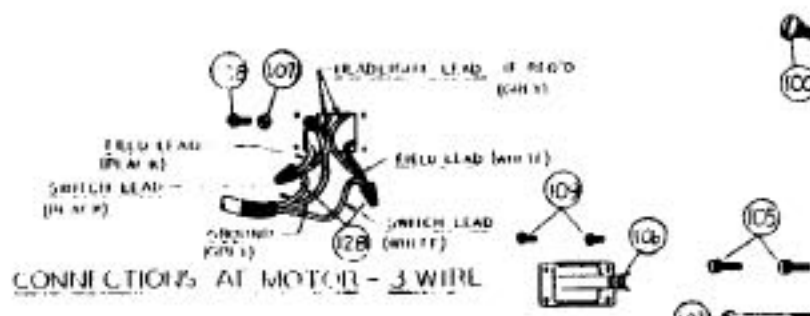

Models: 691

Models: 691

	NLA	Motor Unit Assy	57	R-259761	Wire
2	NLA	Carbon Brush Assy	59	NLA	Con
3	R-003008	Spring, rear fork	61	R-611305	Strap
3A	R-670705	Spring Pin	62	R-880304	Strap
3B	R-690715	Release Pedal, incremental	63	R-060837	Swi
3D	R-672009	Spring, release pedal	69	NLA	Sho
4	R-670013	Screw, motor plate ret.	70	R-062034B	Upp
5	R-065028	Oiler Cap	74	R-801314	Har
6	R-672103	Brush Holder & Screw Assembly	76	R-0655330	Har
6A	R-380261	Drive Shaft	80A	R-670844	Con
7	R-618016	Screw, field retainer	81	R-028580	Har
8	R-311031	Screw & Washer Assembly	89	R-692225	Rev
9	R-608005	Fan, heavy duty	89	R-695227	Rev
10	R-780002	Field, 120v	96	R-880262	Belt
11	R-618772	Spacer, baffle	97	R-003311	Was
14	NLA	Motor Housing Assembly	98	R-004723	Har
15	R-801014	Set Screw, brush holder	99	R-133714	Har
16	R-801017	Baffle Plate	100	R-230713	Bolt
17	R-801019	Brush Holder	101	R-285720	Win
18	R-801034	Brush Holder Protector Cap	103	R-801708	Bolt
19	R-801701	Screw, rear bearing retainer	104	R-801714	Nut
	R-067105	Rear Wheel, Fork & Shaft Assy	105	R-990104	Scre
22	R-880705	Wheel, 2 1/2" diam.	106	R-183749	Sid
23	R-801711A	Wheel Retainer	107	R-006318	Loc
24	R-670007	Rear Fork & Shaft Assembly	108	R-880707	Scre
	R-078007	Motor Plate & Armature Assy	109	R-360753	Scre
26	R-175053	Washer, oil slinger	115	R-005138	Was
27	R-780001	Armature, 120v	116	R-023309	Scre
	R-088007	Motor Plate & Bearing Assy	118	R-2854270	Gas
29	R-880046	Tolerance Ring	119	R-801711A	Wh
30	R-880026	Ball Bearing	120	R-671705	Wh
31	R-884003	Motor Plate	121	R-672260	Belt
32	R-080126	Rear Bearing Assembly	122	R-692270	Noz
33	R-381026	Nozzle Assembly	124	R-066240	Bag
36	NLA	Rivet, nozzle plug	125	0662421	Bag
37	R-670744B	Nozzle Plug	126	R-66247	Pap
43	R-67018	Fancase Assembly	127	R-110773	Inse
	R-067030	Handle & Cord Assembly, 50ft	128	R-259762	Win
48	R-230324	Grommet	129	R-980743	Scre
49	R-003311	Washer, adaptor clamp screw	130	R-1300086	Foo
50	R-023311	Lockwasher			
51	R-801701	Screw, switch plate			
52	R-801710	Wingnut, small