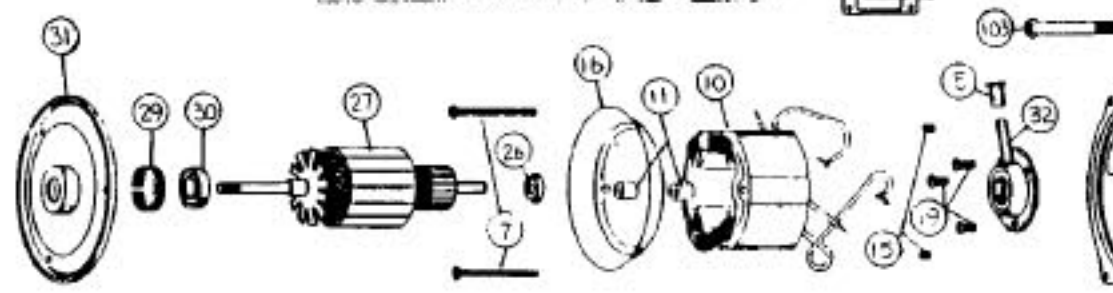

----- Manual continues below -----

Models: 691

Models: 691

	NLA	Motor Unit Assy	57	R-259761	Wire
2	NLA	Carbon Brush Assy	59	NLA	Con
3	R-003008	Spring, rear fork	61	R-611305	Strap
3A	R-670705	Spring Pin	62	R-880304	Strap
3B	R-690715	Release Pedal, incremental	63	R-060837	Swi
3D	R-672009	Spring, release pedal	69	NLA	Sho
4	R-670013	Screw, motor plate ret.	70	R-062034B	Upp
5	R-065028	Oiler Cap	74	R-801314	Har
6	R-672103	Brush Holder & Screw Assembly	76	R-0655330	Har
6A	R-380261	Drive Shaft	80A	R-670844	Con
7	R-618016	Screw, field retainer	81	R-028580	Har
8	R-311031	Screw & Washer Assembly	89	R-692225	Rev
9	R-608005	Fan, heavy duty	89	R-695227	Rev
10	R-780002	Field, 120v	96	R-880262	Belt
11	R-618772	Spacer, baffle	97	R-003311	Was
14	NLA	Motor Housing Assembly	98	R-004723	Har
15	R-801014	Set Screw, brush holder	99	R-133714	Har
16	R-801017	Baffle Plate	100	R-230713	Bolt
17	R-801019	Brush Holder	101	R-285720	Win
18	R-801034	Brush Holder Protector Cap	103	R-801708	Bolt
19	R-801701	Screw, rear bearing retainer	104	R-801714	Nut
	R-067105	Rear Wheel, Fork & Shaft Assy	105	R-990104	Scre
22	R-880705	Wheel, 2 1/2" diam.	106	R-183749	Sid
23	R-801711A	Wheel Retainer	107	R-006318	Loc
24	R-670007	Rear Fork & Shaft Assembly	108	R-880707	Scre
	R-078007	Motor Plate & Armature Assy	109	R-360753	Scre
26	R-175053	Washer, oil slinger	115	R-005138	Was
27	R-780001	Armature, 120v	116	R-023309	Scre
	R-088007	Motor Plate & Bearing Assy	118	R-2854270	Gas
29	R-880046	Tolerance Ring	119	R-801711A	Wh
30	R-880026	Ball Bearing	120	R-671705	Wh
31	R-884003	Motor Plate	121	R-672260	Belt
32	R-080126	Rear Bearing Assembly	122	R-692270	Noz
33	R-381026	Nozzle Assembly	124	R-066240	Bag
36	NLA	Rivet, nozzle plug	125	0662421	Bag
37	R-670744B	Nozzle Plug	126	R-66247	Pap
43	R-67018	Fancase Assembly	127	R-110773	Inse
	R-067030	Handle & Cord Assembly, 50ft	128	R-259762	Win
48	R-230324	Grommet	129	R-980743	Scre
49	R-003311	Washer, adaptor clamp screw	130	R-1300086	Foo
50	R-023311	Lockwasher			
51	R-801701	Screw, switch plate			
52	R-801710	Wingnut, small			