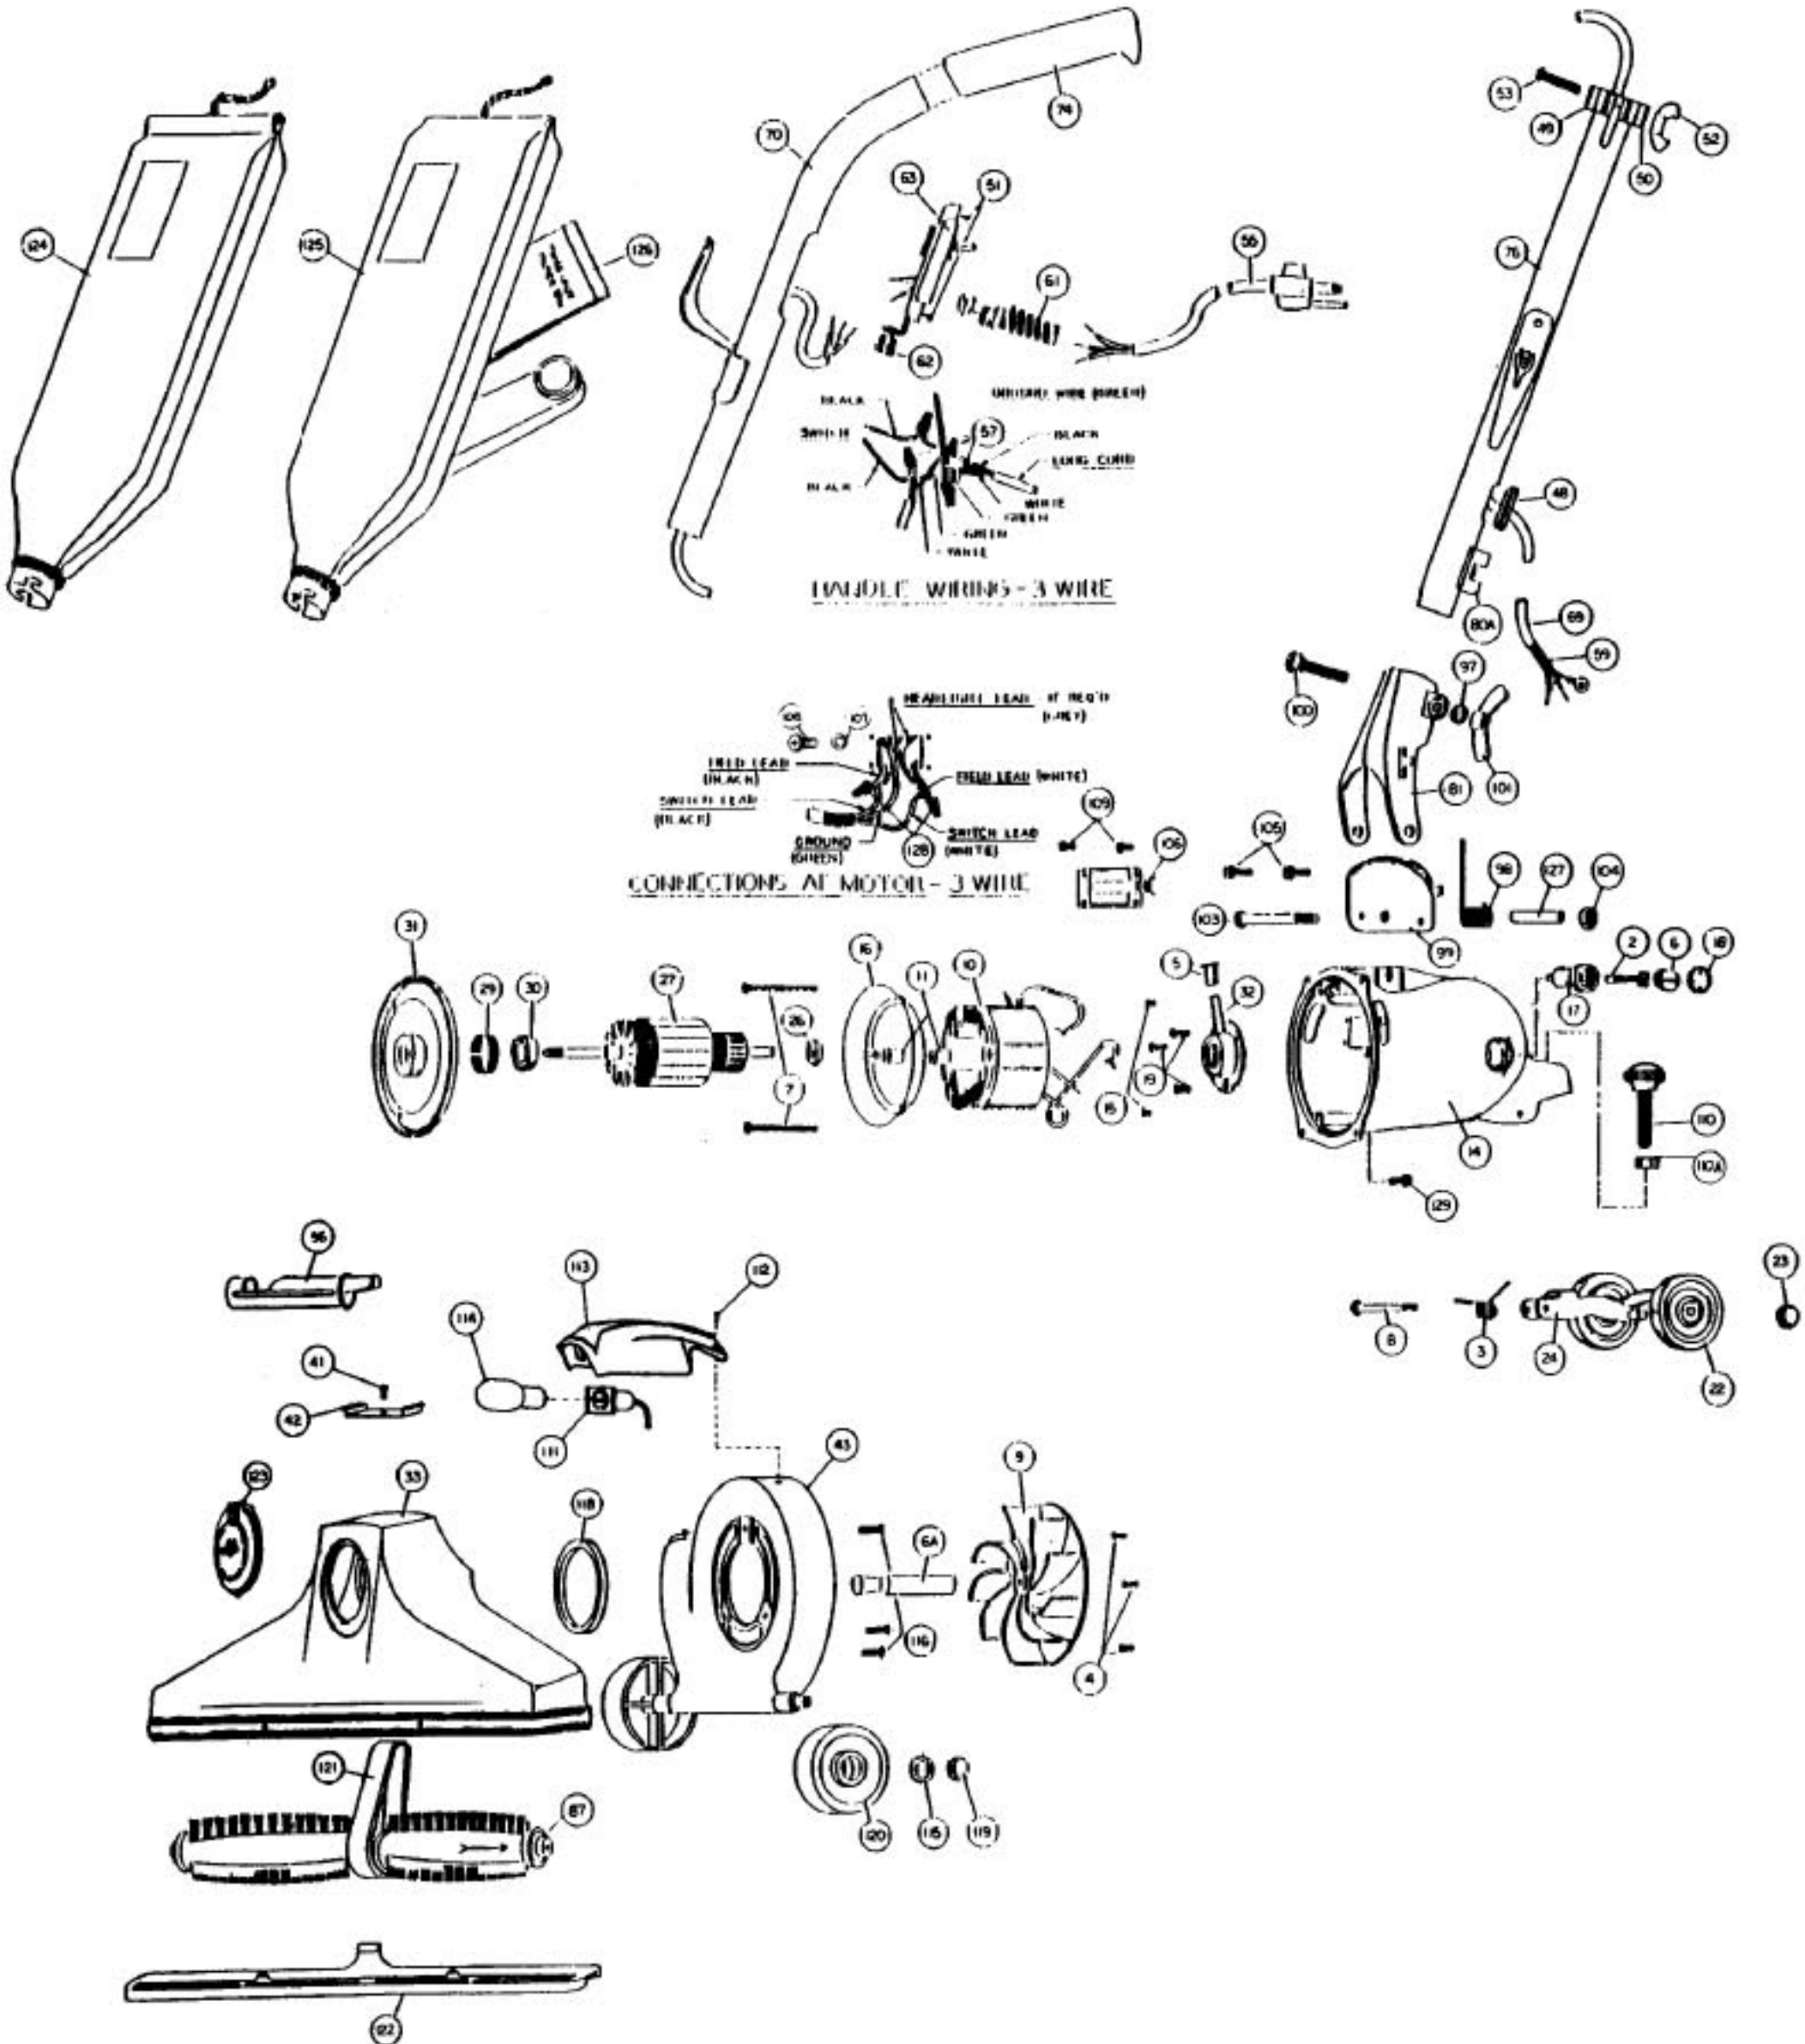

# METAL UPRIGHTS

Models: 692, 7920

Models: 692, 7920

	NLA.....	Motor Unit Assy			77 .....	R-008241 .....	Rivet, clamp & cord hook
2 .....	NLA.....	Carbon Brush Assy			78 .....	R-074328 .....	Handle Adaptor Clamp
3 .....	R-003008 .....	Spring, rear fork			79 .....	R-259316 .....	Hook, cord
4 .....	R-670013 .....	Screw, motor plate ret.			80A .....	R-670844 .....	Cord, clip
5 .....	R-065028 .....	Oiler Cap			81 .....	R-028580 .....	Handle Fork & Latch Assy
6 .....	R-672103 .....	Brush Holder & Screw Assembly			89 .....	R-692225 .....	Revolving Brush Assembly
6A .....	R-380261 .....	Drive Shaft			96 .....	R-880262 .....	Belt Lifter
7 .....	R-618016 .....	Screw, field retainer			97 .....	R-003311 .....	Washer, handle clamp bolt
8 .....	R-311031 .....	Screw & Washer Assembly			98 .....	R-004723 .....	Handle Ford Spring
9 .....	R-608005 .....	Fan, heavy duty			99 .....	R-133714 .....	Handle Stop Plate
10 .....	R-780002 .....	Field, 120v			100 .....	R-230713 .....	Bolt, handle clamp
11 .....	R-618772 .....	Spacer, baffle			101 .....	R-285720 .....	Wingnut, large
14 .....	R-871101 .....	Motor Housing Assembly			103 .....	R-801708 .....	Bolt, handle fork ret.
15 .....	R-801014 .....	Set Screw, brush holder			104 .....	R-801714 .....	Nut, nylon insert
16 .....	R-801017 .....	Baffle Plate			105 .....	R-990104 .....	Screw, handle stop plate
17 .....	R-801019 .....	Brush Holder			106 .....	R-183749 .....	Side Plate
18 .....	R-801034 .....	Brush Holder Protector Cap			107 .....	R-006318 .....	Lockwasher
19 .....	R-801701 .....	Screw, rear bearing retainer			108 .....	R-880707 .....	Screw, ground lead
	R-061905 .....	Rear Wheel, Fork & Shaft Assy			109 .....	R-360753 .....	Screw, side plate
22 .....	R-671705 .....	Wheel, 2 1/2" diam.			110 .....	R-080105 .....	Screw, nozzle adjust assembly
23 .....	R-801711A .....	Wheel Retainer			110A .....	R-608153 .....	Nut
24 .....	R-028574 .....	Rear Fork & Shaft Assembly			111 .....	R-060265 .....	Headlight Socket Assembly
	R-078007 .....	Motor Plate & Armature Assy			112 .....	R-145734 .....	Screw, headlight & fancase
26 .....	R-175053 .....	Washer, oil slinger			113 .....	R-606628 .....	Headlight Casting
27 .....	R-780001 .....	Armature, 120v			114 .....	R-880629 .....	Headlight Bulb
	NLA.....	Motor Plate & Bearing Assy			115 .....	R-005138 .....	Washer, wheel retainer
29 .....	R-880046 .....	Tolerance Ring			116 .....	R-023309 .....	Screw, nozzle & fan case
30 .....	R-880026 .....	Ball Bearing			118 .....	R-2854270 .....	Gasket, nozzle sealing
31 .....	R-884003 .....	Motor Plate			119 .....	NLA .....	Wheel Retainer
32 .....	R-080126 .....	Rear Bearing Assembly			120 .....	R-671705 .....	Wheel, wide
33 .....	R-381026 .....	Nozzle Assembly			121 .....	R-672260 .....	Belt
41 .....	R-330329 .....	Rivet, spring clip			122 .....	R-692270 .....	Nozzle Guard
42 .....	R-606210 .....	Headlight Spring Clip			123 .....	R-080169 .....	Adjust-O-Rite Plate
43 .....	R-062010 .....	Fancase Assembly			124 .....	R-770040 .....	Bag Assy, shakeout, 692
	R-067030 .....	Handle & Cord Assembly, 50ft			125 .....	NLA .....	Bag Assy, zipper, 692Z
48 .....	R-230324 .....	Grommet			125A .....	R-770040 .....	Bag Assembly, shakeout, 7920
49 .....	R-003311 .....	Washer, adaptor clamp screw			125B .....	NLA .....	Bag Assembly, zippered, 7920Z
50 .....	R-023311 .....	Lockwasher			126 .....	R-3067247 .....	Paper Bag, 3 pack
51 .....	R-880707 .....	Screw, switch plate			126 .....	R-671075 .....	Paper Bag, Microfresh, 3 pack
52 .....	R-801710 .....	Wingnut, small			126 .....	R-66247 .....	Paper Bag, 10 pack
53 .....	R-801712 .....	Screw, adaptor clamp			126 .....	745 .....	Paper Bag, 3 pack (R)
	R-060831 .....	Switch & Cord Assembly, 50 ft			127 .....	R-110773 .....	Insert, motor housing
55 .....	NLA.....	Cord & Plug Assembly, 50 ft			128 .....	R-259761 .....	Wire Connector
57 .....	R-259761 .....	Wire Connector			129 .....	R-980743 .....	Screw
59 .....	NLA.....	Cord Protecting Sleeve					
61 .....	R-611305 .....	Strain Relief, switch plate					
62 .....	R-880304 .....	Strain Relief, handle					
63 .....	R-060837 .....	Switch & Plate Assembly					
70 .....	R-062034B .....	Upper Handle Assembly					
74 .....	R-801314 .....	Handle Grip					
76 .....	R-0655330 .....	Handle Adaptor Assembly					