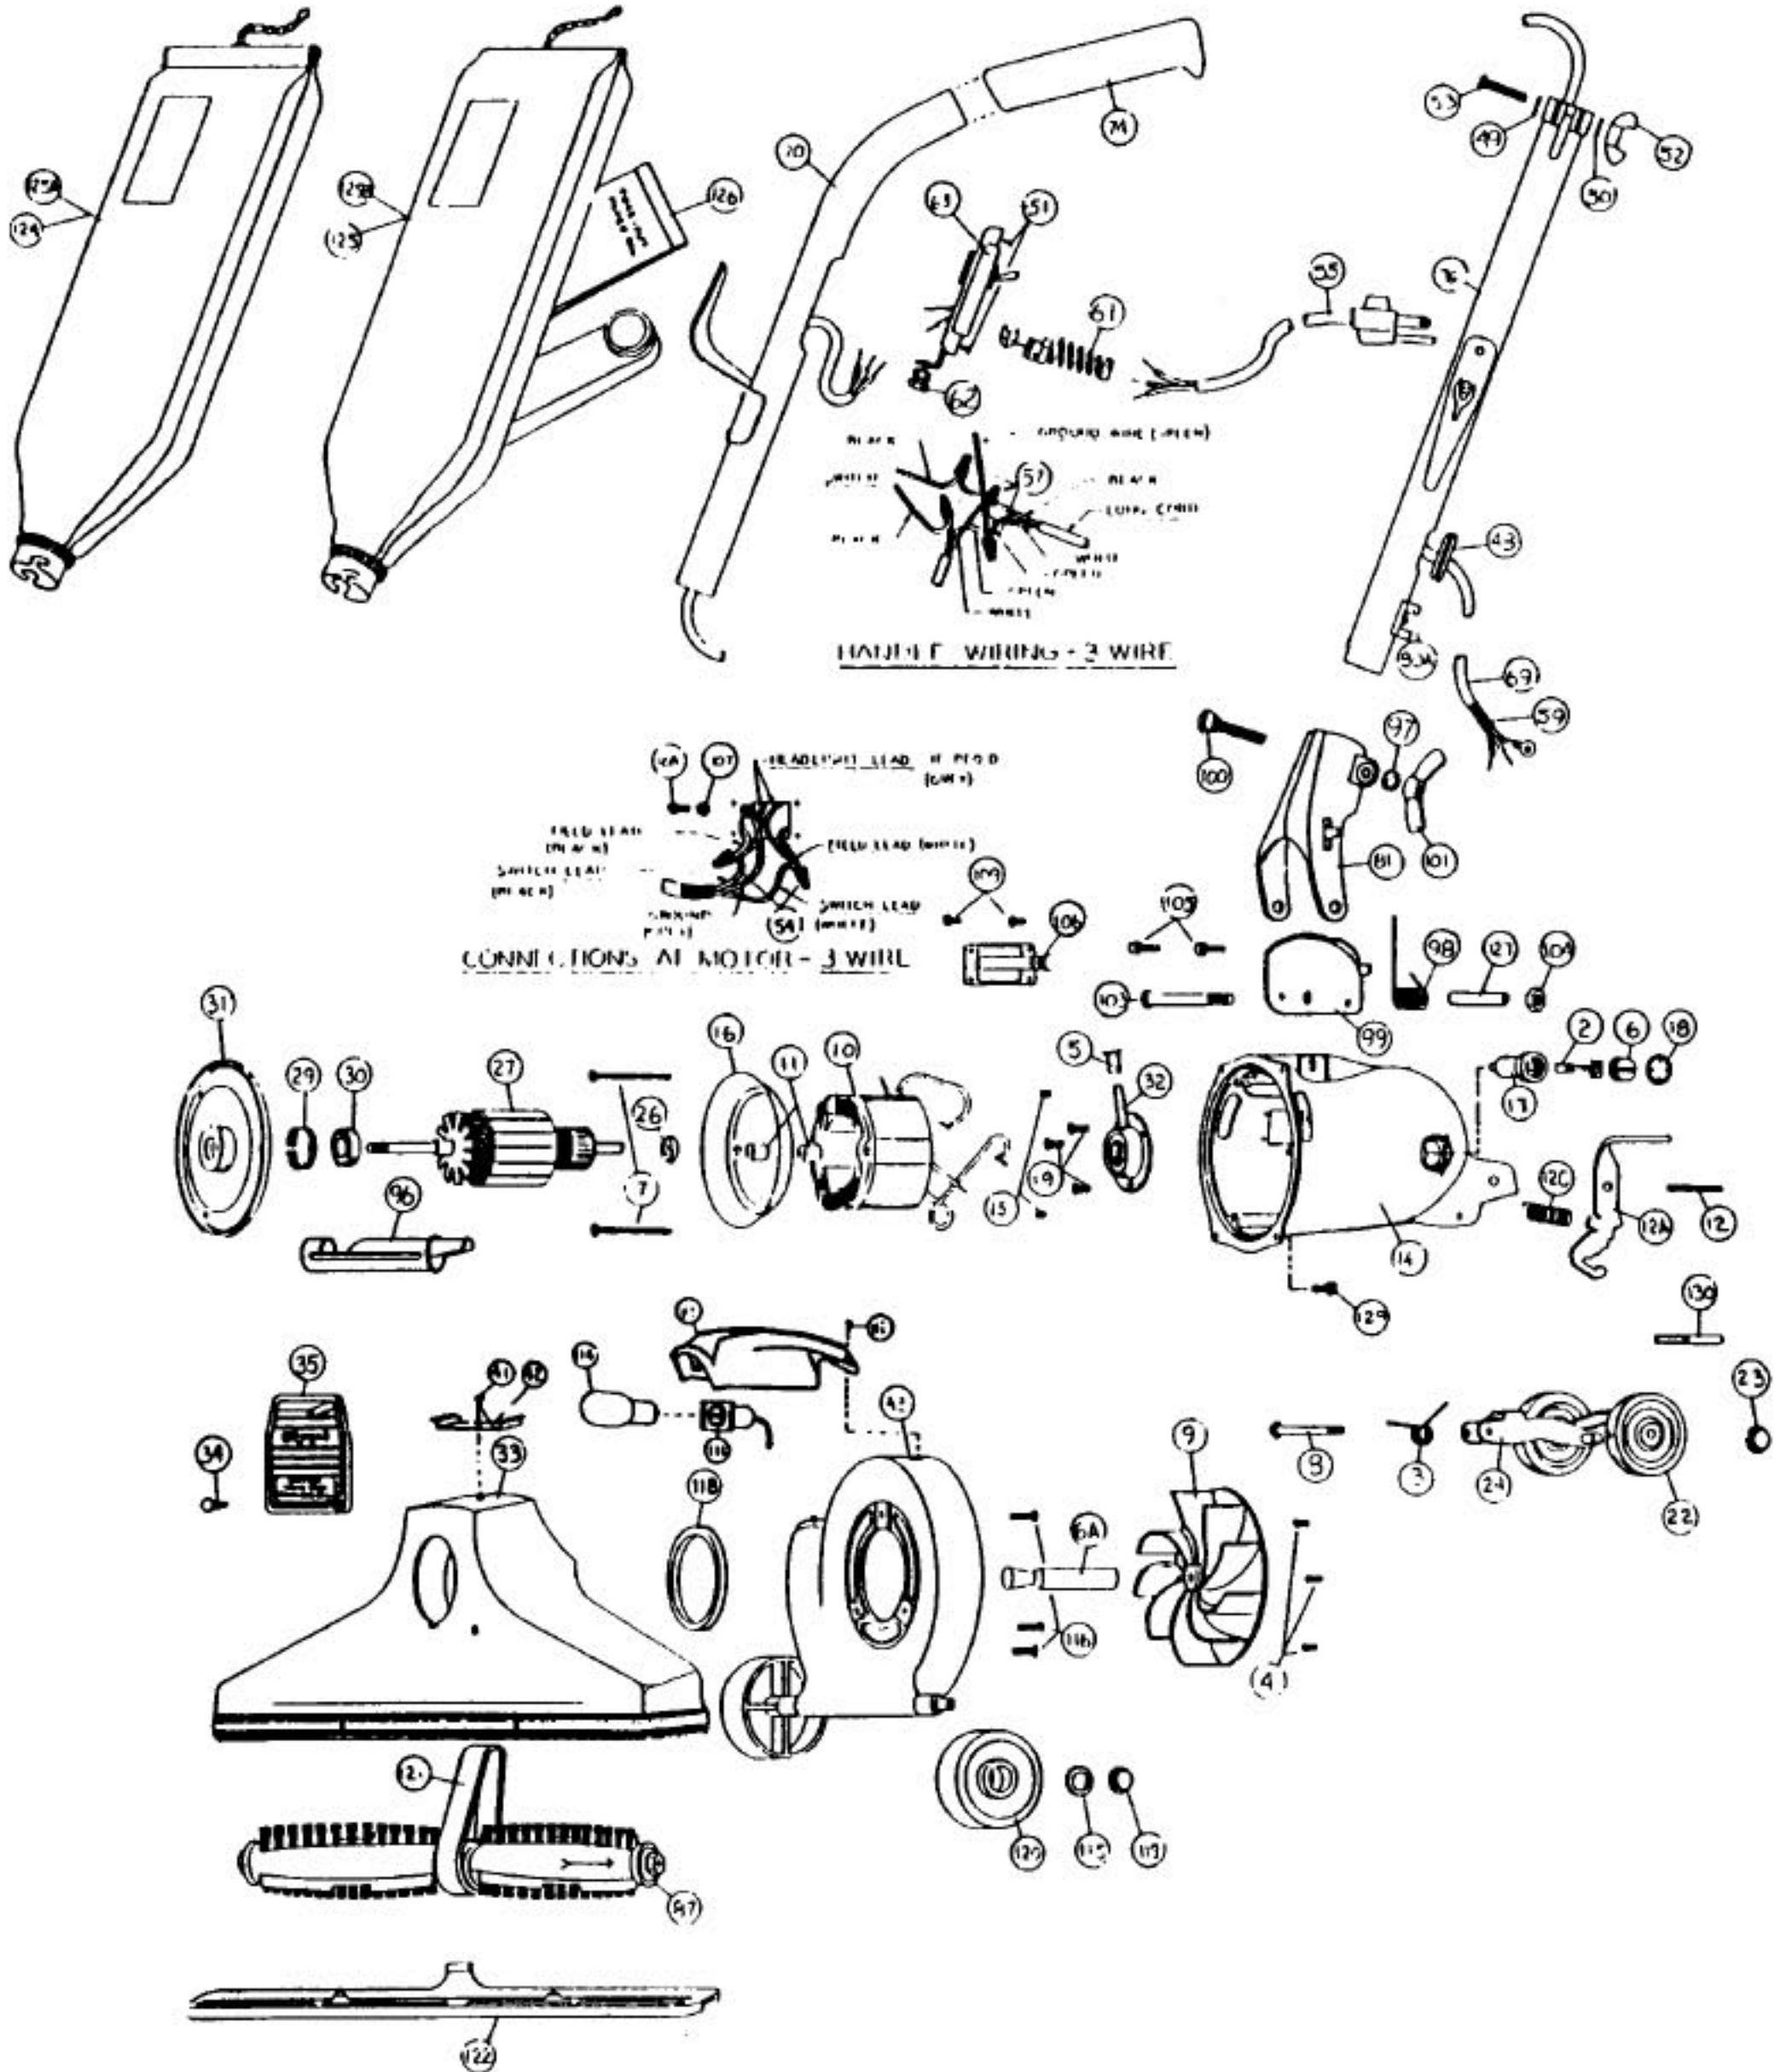

ROYAL

METAL UPRIGHTS

Models: 693, 7930

Models: 693, 7930

NLA	Motor Unit Assy	59	NLA	Cord Protecting Sleeve	
2	NLA	Carbon Brush Assy	61	R-611305	Strain Relief, switch plate
3	R-003008	Spring, rear fork	62	R-880304	Strain Relief, handle
4	R-670013	Screw, motor plate ret.	63	R-060837	Switch & Plate Assembly
5	R-065028	Oiler Cap	70	NLA	Upper Handle Assembly
6	R-672103	Brush Holder & Screw Assembly	74	R-801314	Handle Grip
6A	R-380261	Drive Shaft	76	R-0655330	Handle Adaptor Assembly
7	R-618016	Screw, field	80A	R-670844	Cord Clip
8	R-311031	Screw & Washer Assy	81	R-028580	Handle Fork & Latch Assy
9	R-608005	Fan, heavy duty	87	R-692225	Brush Roll Assembly
10	R-780002	Field, 120v	96	R-880262	Belt Lifter
11	R-618772	Spacer, baffle	97	R-003311	Washer
12	R-670705	Spring Pin	98	R-004723	Handle Fork Spring
12A	R-690715	Release Pedal, incremental	99	R-133714	Handle Stop Plate
12C	R-672009	Release Pedal Spring	100	R-230713	Bolt, handle clamp
14	NLA	Motor Housing brush holder	101	R-285720	Wingnut, large
15	R-801014	Set Screw, brush holder	103	R-801708	Bolt, handle fork retainer
16	R-801017	Baffle Plate	104	R-801714	Nut, nylon insert
17	R-801019	Brush Holder	105	R-990104	Screw, handle stop plate
18	R-801034	Brush Holder Protector Cap	106	R-183749	Side Connection Plate
19	R-801701	Screw, rear bearing retainer	107	R-006318	Lockwasher
	R-067105	Rear Wheel, Fork & Shaft Assy	108	R-880707	Screw, ground lead
22	R-671705	Wheel, wide	109	R-360753	Screw, side plate
23	R-801711A	Wheel Retainer	111	R-060265	Headlight Socket Assembly
24	R-670007	Rear Fork & Shaft Assembly	112	R-145734	Screw, headlight & fancase
23	R-080126	Rear Bearing Assembly	113	R-606628	Headlight Casting
	R-078007	Motor Plate & Armature Assy	114	R-880629	Headlight Bulb
26	R-175053	Washer, oil slinger	115	R-005138	Washer, wheel retainer
27	R-780001	Armature, 120v	116	R-023309	Screw, nozzle & fancase
	NLA	Motor Plate & Bearing Assy	118	R-2854270	Gasket, nozzle sealing
29	R-880046	Tolerance Ring	119	R-801711A	Wheel Retainer
30	R-880026	Ball Bearing	120	R-671705	Wheel, wide
31	R-884003	Motor Plate	121	R-672260	Belt
32	R-080126	Rear Bearing Assembly	122	R-692270	Nozzle Guard
33	R-693026	Nozzle Assembly	124	R-066240	Bag Assembly, shakeout, 693
34	NLA	Rivet, nozzle plug	125	R-0662421	Bag Assembly, zippered, 693Z
35	R-670744B	Nozzle Plug, orange	125A	R-770040	Bag Assembly, shakeout, 7930
41	NLA	Rivet, spring clip	125B	NLA	Bag Assembly, zippered, 7930Z
42	R-606210	Headlight Spring Clip	126	R-3067247	Paper Bag, 3 pack
38	R-062010	Fancase Assembly	126	R-671075	Paper Bag, Microfresh, 3 pack
39	R-611101	Axle Stud	126	R-66247	Paper Bag, 10 pack
	R-067030	Handle & Cord Assembly	126	745	Paper Bag, 3 pack (R)
48	R-230324	Grommet	127	R-110773	Insert, motor housing
49	R-003311	Washer	128	R-259762	Wire Connector
50	R-023311	Lockwasher	129	R-980743	Screw
51	R-801701	Screw, switch plate	130	R-1300086	Cover, letter
52	R-801710	Wingnut, small			
53	R-801712	Adaptor Clamp Screw			
	R-060831	Switch & Cord Assembly			
55	NLA	Cord & Plug Assembly			
57	R-259761	Wire Connector			