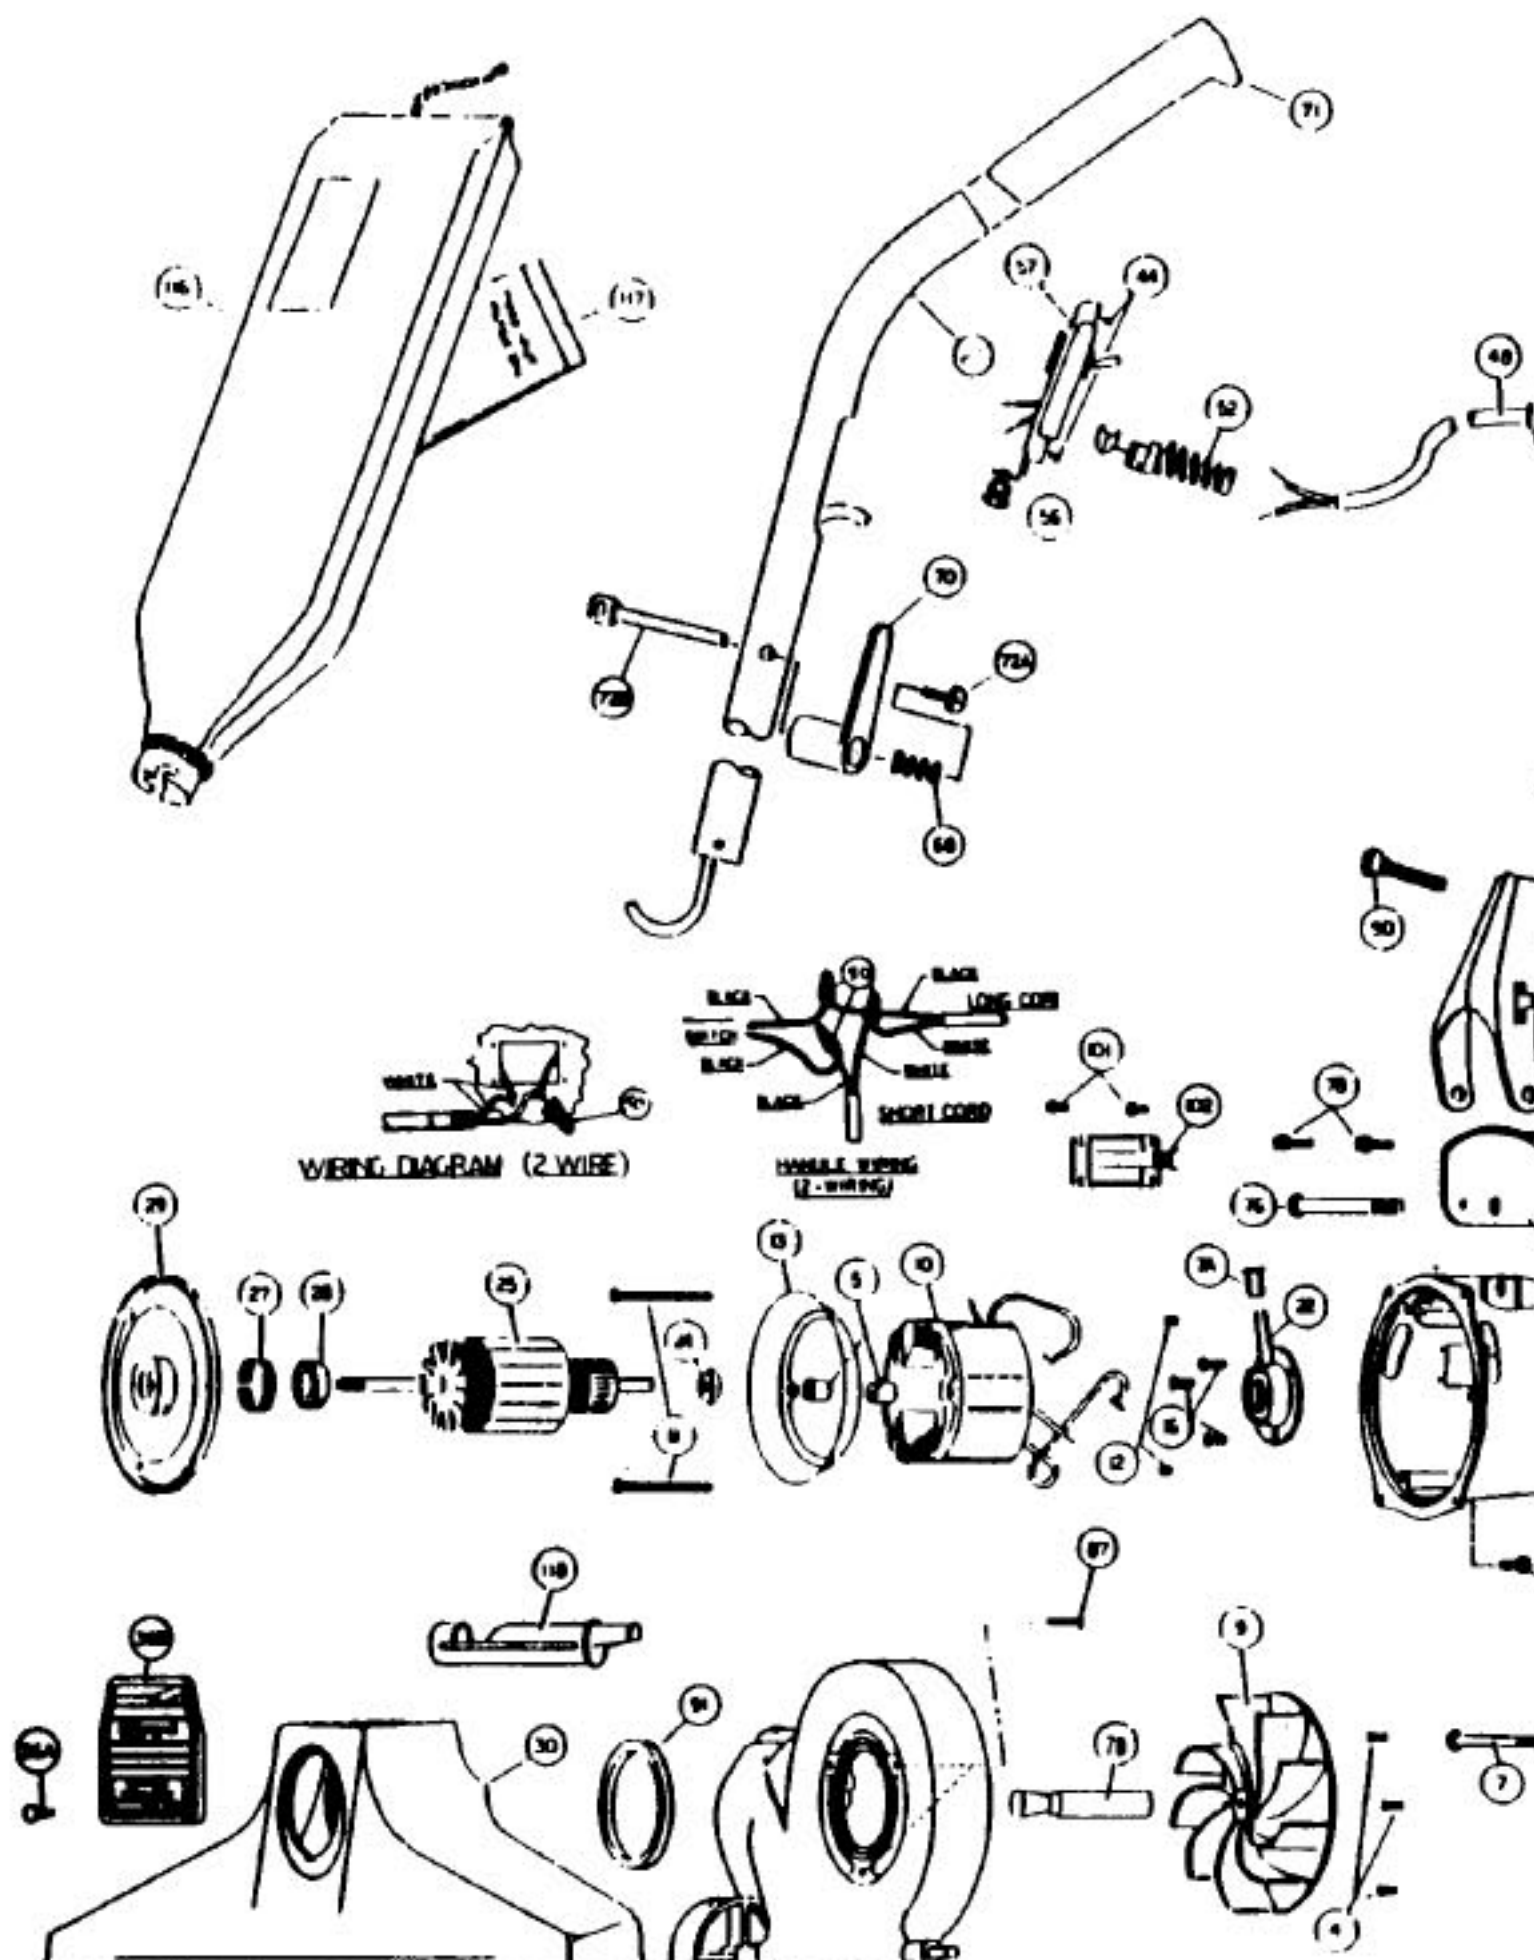

----- Manual continues below -----

Models: 882

Models: 882

	NLA	Motor Unit Assy	52	R-322305	Strap
2	NLA	Carbon Brush Assy	55	NLA	Sho
3	R-003008	Spring, rear fork	56	R-880305	Strap
4	R-670013	Screw, motor plate ret.	57	R-028537	Swi
5	R-618772	Baffle Spacer	62	R-0655330	Har
6	R-672103	Brush Holder & Screw Assembly	66A	R-670844	Cor
7	R-311031	Screw & Washer Assembly	67	R-0887326	Upp
7A	R-065028	Oiler Cap	68	R-003884	Spr
7B	R-380261	Drive Shaft	70	R-259318	Upp
8	R-618016	Screw, field retainer	71	R-801314	Har
9	R-608005	Fan, heavy duty	72A	R-597743	Scr
10	R-780002	Field, 120v	72B	R-884708	Eye
11	NLA	Motor Housing Assembly	73	R-004723	Spr
11A	R-670705	Spring Pin	74	R-133714	Har
11B	R-690715	Release Pedal	76	R-801708	Bol
11C	R-672009	Spring, release pedal	77	R-801714	Nut
12	R-801014	Set Screw, brush holder	78	R-990104	Scr
13	R-801017	Baffle Plate	79	R-028580	Har
14	R-801019	Brush Holder	85	R-003311	Wa
15	R-801034	Brush Holder Protector Cap	86	R-005138	Wa
16	R-801701	Screw, rear bearing retainer	87	R-023309	Scr
	R-082105	Rear Wheel, Fork & Shaft Assy	90	R-230713	Car
19	R-880705	Wheel, 2 1/2" diam.	91	R-2854270	Gas
20	R-801711A	Wheel Retainer	92	R-880705	Wid
21	R-670007	Rear Fork & Shaft Assembly	93	R-285720	Win
22	R-080126	Rear Bearing Assembly	96	R-801711A	Wh
	R-088407	Motor Plate & Armature Assy	98	R-980743	Scr
24	R-175053	Washer, oil slinger	100	R-672260	Bel
25	R-680001	Armature, 120v	102	R-183749	Sid
	NLA	Motor Plate & Bearing Assy	101	R-360753	Scr
27	R-880046	Tolerance Ring	104	R-672270	Noz
28	R-880026	Ball Bearing	105	R-655225	Bru
29	R-884003	Motor Plate		R-059721	Bru
30	R-671026	Nozzle Assembly	116	R-088242	Bag
35	NLA	Nozzle Casting	117	R-3067247	Pap
36A	NLA	Rivet, nozzle plug	117	R-671075	Pap
36B	R-670744B	Nozzle Plug, grey	117	R-66247	Pap
37	R-101161	Fancase Assembly	117	745	Pap
	NLA	Handle & Cord Assembly	118	R-880262	Bel
41	R-230324	Grommet	119	R-110773	Inse
42	R-003311	Lockwasher	121	R-1300086	Cov
43	R-023311	Lockwasher	121	R-130008B	Cov
44	R-801701	Screw, switchplate			
45	R-801710	Wingnut, small			
46	R-801712	Screw, adaptor clamp			
	NLA	Switch & Cord Assembly			