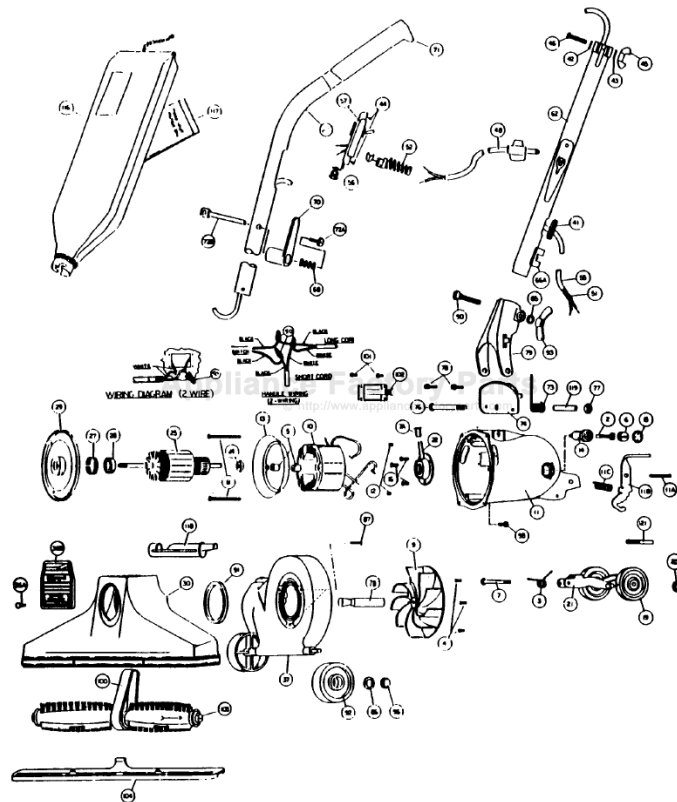

Royal 882 Owner's Manual

[Shop genuine replacement parts for Royal 882](#)

Models: 882