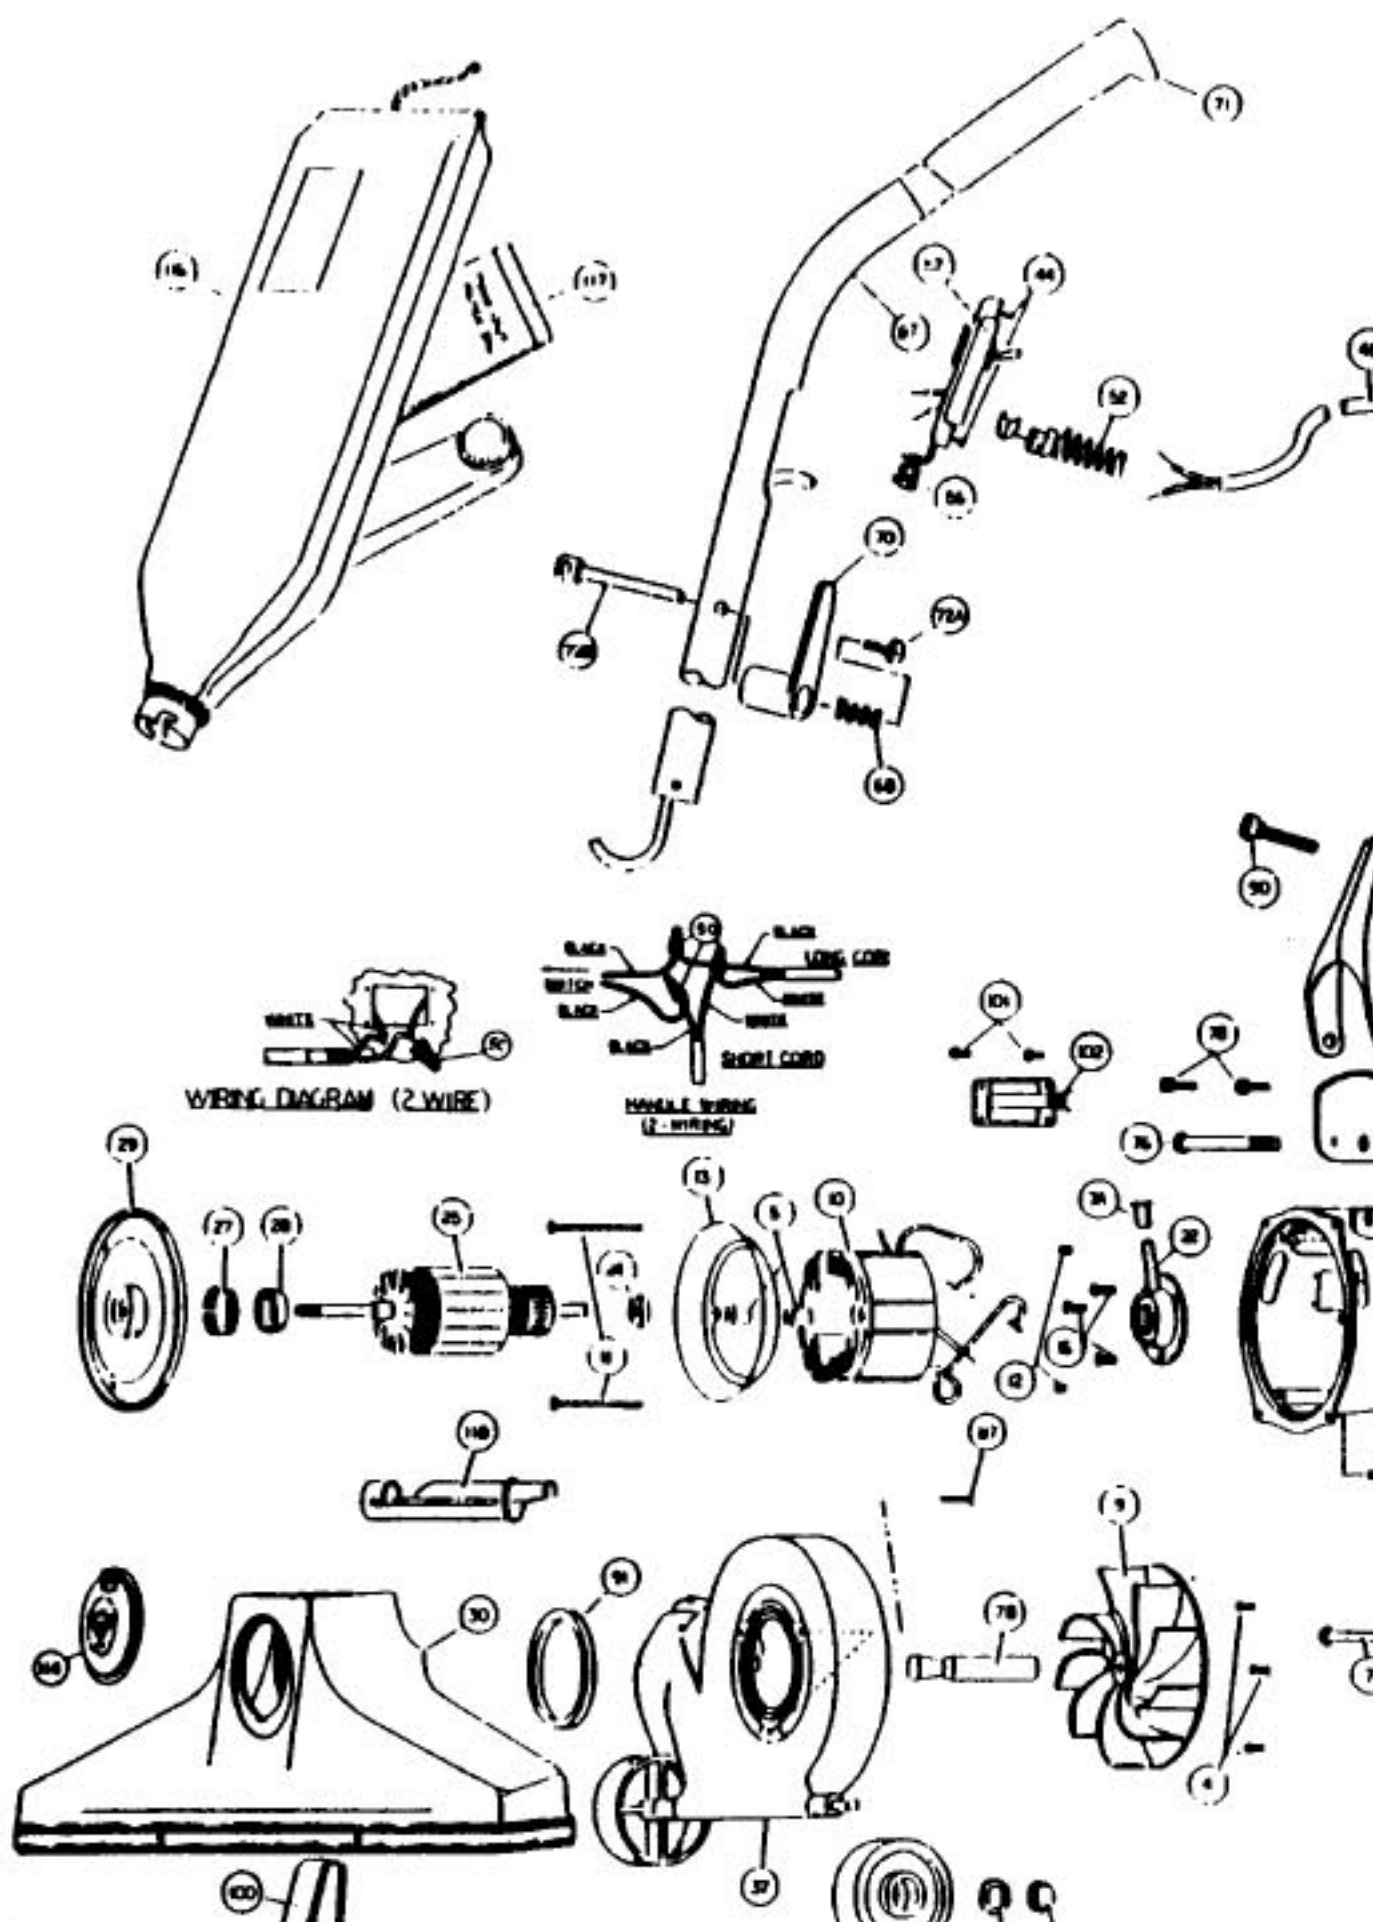

## Models: 885

	NLA	Motor Unit Assy	66A	R-670844	Cor
2	NLA	Carbon Brush Assy	67	R-088732B	Upp
3	R-003008	Spring, rear fork	68	R-003884	Spr
4	R-670013	Screw, motor plate ret.	70	R-259318	Upp
5	R-618772	Baffle Spacer	70A	R-670844	Cor
6	R-672103	Brush Holder & Screw Assembly	71	R-801314	Har
7	R-311031	Screw & Washer Assembly	72A	R-597743	Scr
7A	R-065028	Oiler Cap	72B	R-884708	Eye
7B	R-380261	Drive Shaft	73	R-004723	Spr
8	R-618016	Screw, field retainer	74	R-133714	Har
9	R-608005	Fan, heavy duty	76	R-801708	Bo
10	R-780002	Field, 120v	77	R-801714	Nut
11	R-871101	Motor Housing Assembly	78	R-990104	Scr
12	R-801014	Set Screw, brush holder	79	R-028580	Har
13	R-801017	Baffle Plate	85	R-003311	Wa
14	R-801019	Brush Holder	86	R-005138	Wa
15	R-801034	Brush Holder Protector Cap	87	R-023309	Scr
16	R-801701	Screw, rear bearing retainer	90	R-230713	Car
	R-061805	Rear Wheel, Fork & Shaft Assy	91	R-2854270	Gas
19	R-880705	Wheel, 2 1/2" diam.	92	R-880705	Wid
20	R-801711A	Wheel Retainer	93	R-285720	Wir
21	R-028574	Rear Fork & Shaft Assembly	96	R-801711A	Wh
22	R-080126	Rear Bearing Assembly	98	R-980743	Scr
	R-068007	Motor Plate & Armature Assy	99	R-024961	Noz
24	R-175053	Washer, oil slinger	99A	NLA	Spr
25	R-680001	Armature, 120v	100	R-672260	Bel
	NLA	Motor Plate & Bearing Assy	102	R-183749	Sid
27	R-880046	Tolerance Ring	101	R-360753	Scr
28	R-880026	Ball Bearing	103	R-259762	Cor
29	R-884003	Motor Plate	104	R-672270	Noz
30	R-080226	Nozzle Assembly	105	R-673273	Bru
37	R-101161	Fancase Assembly	114	R-080169	Adj
	NLA	Handle & Cord Assembly	116	NLA	Ba
41	R-230324	Grommet	117	R-3067247	Pa
42	R-003311	Lockwasher	117	R-671075	Pa
43	R-023311	Lockwasher	117	R-66247	Pa
44	R-880707	Screw, switchplate	117	745	Pa
45	R-801710	Wingnut, small	118	R-880262	Bel
46	R-360713	Screw, adaptor clamp	119	R-110773	Ins
	NLA	Switch & Cord Assembly			
48	NLA	Cord & Plug Assembly			
50	R-259761	Wire Connector			
51	NLA	Cord Protecting Sleeve			
52	R-322305	Strain Relief, switch plate			
55	NLA	Short Cord			