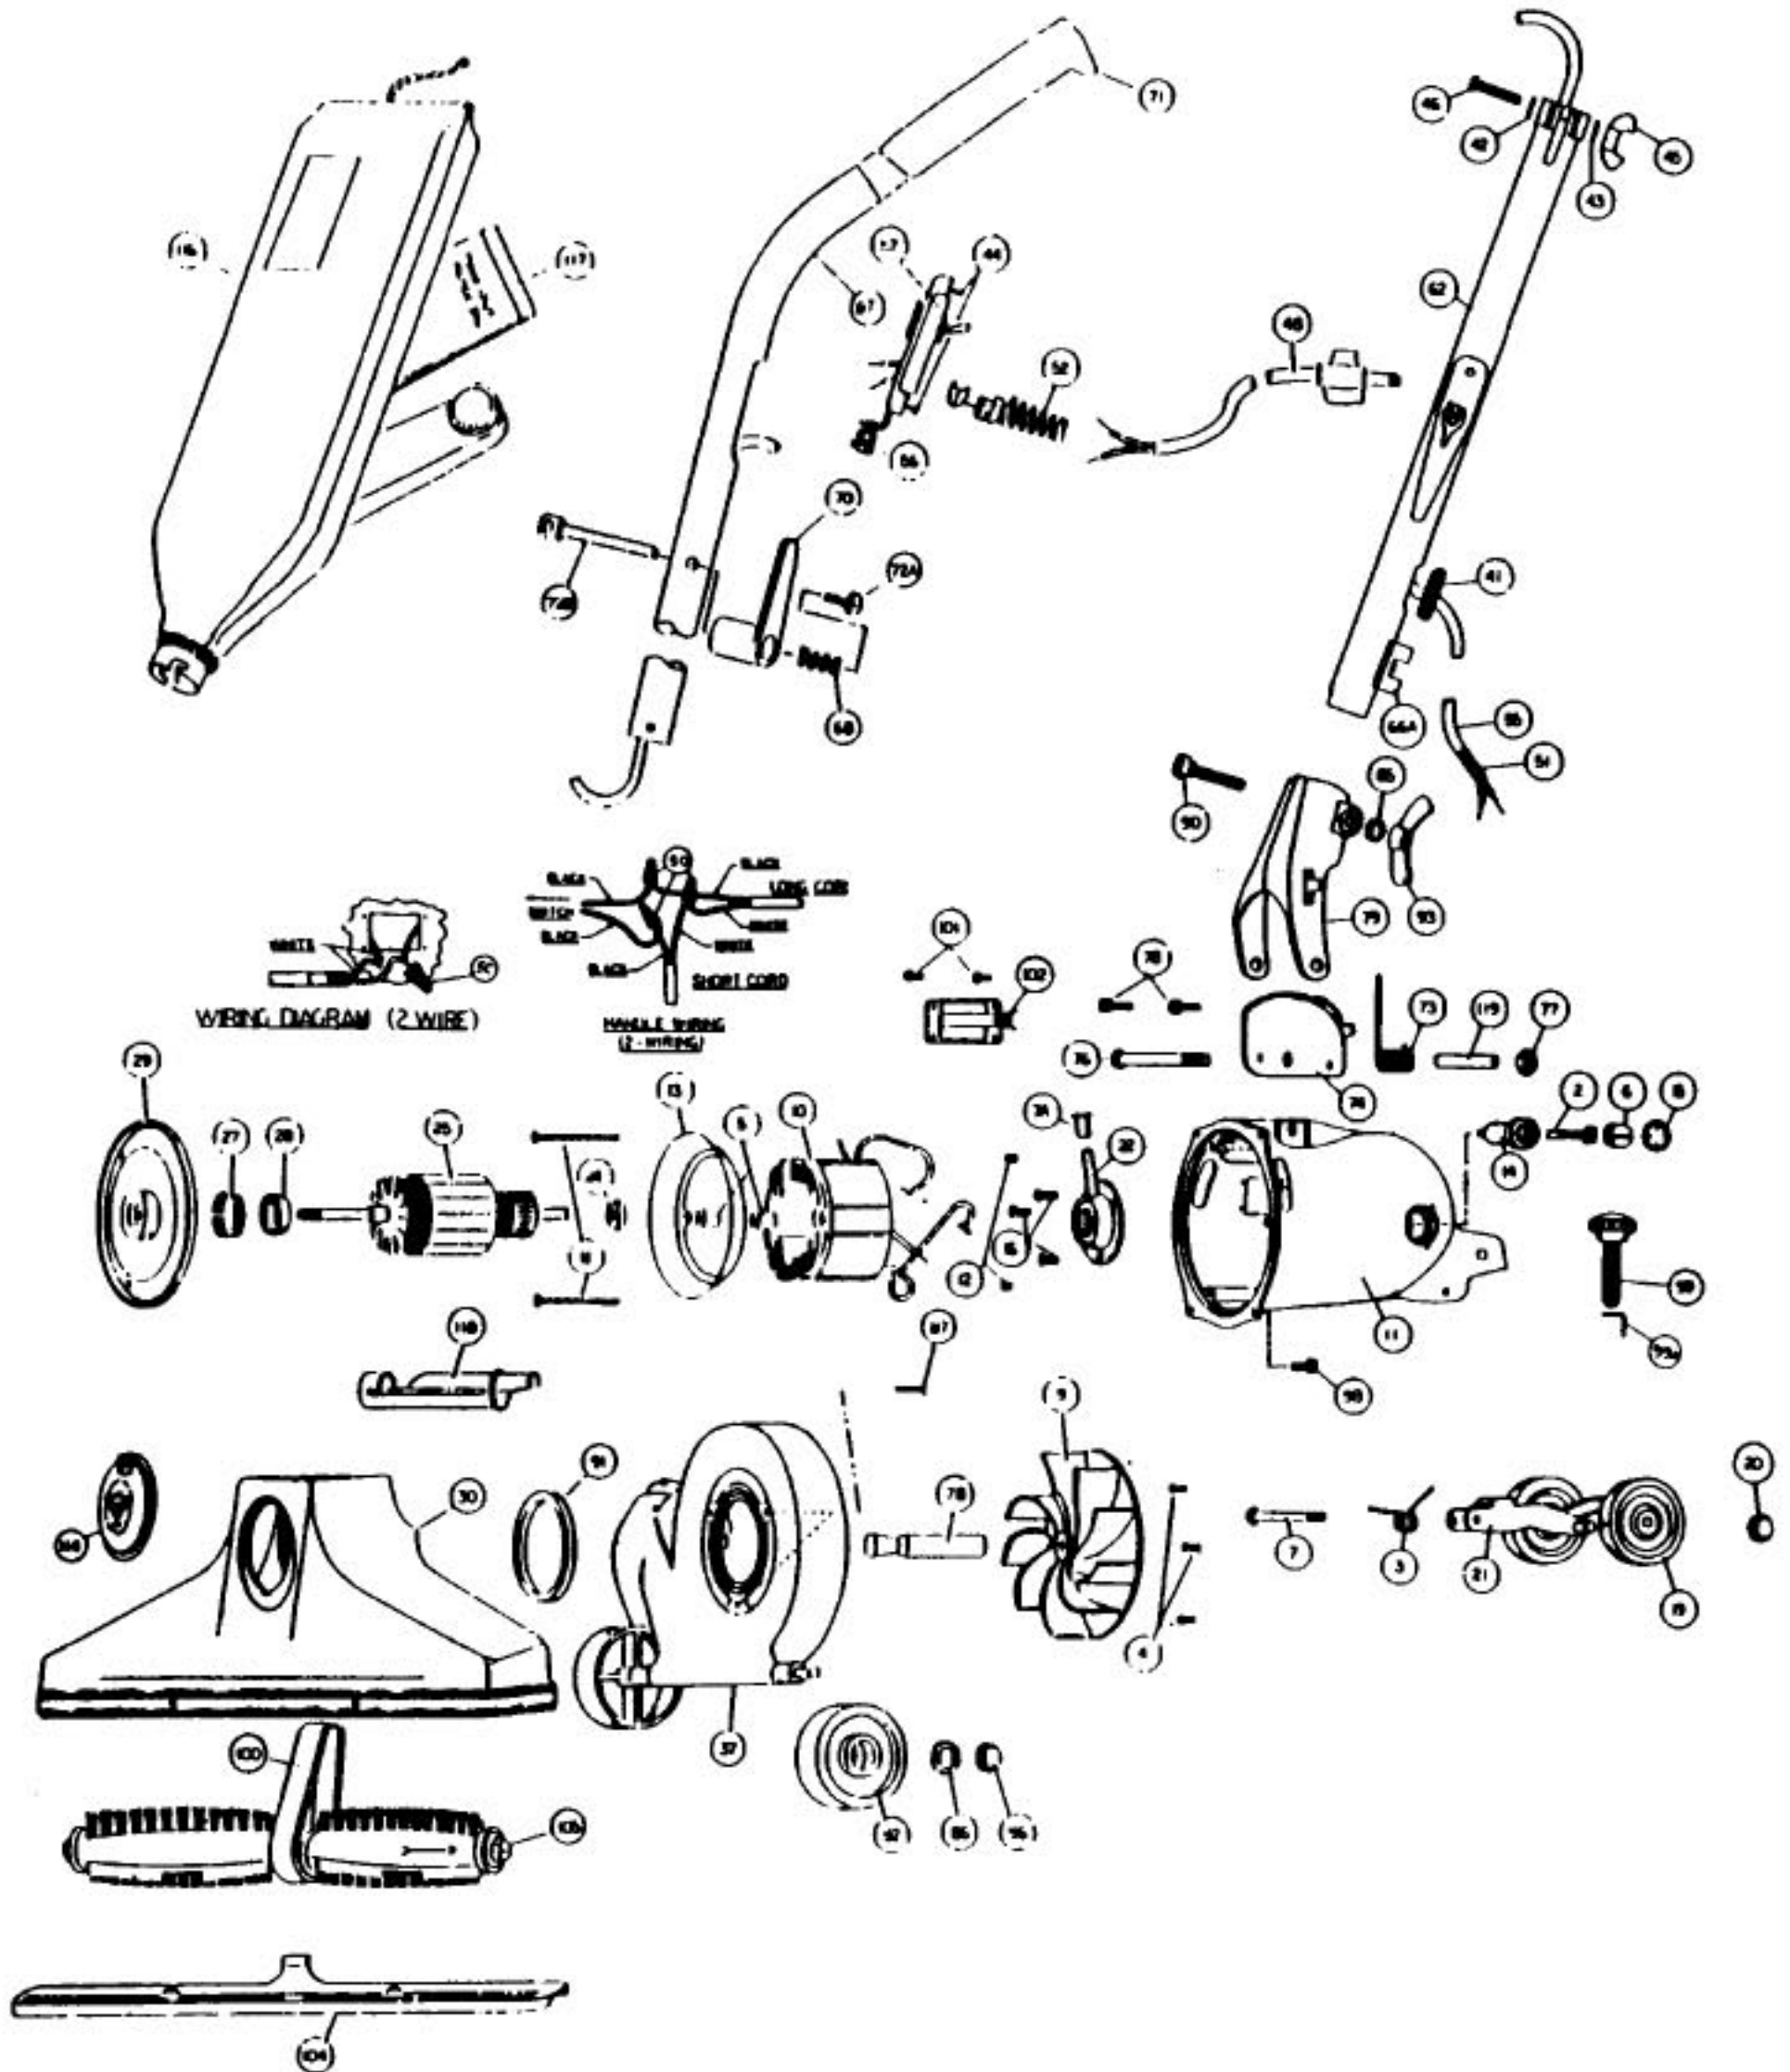

Models: 885

Models: 885

	NLA	Motor Unit Assy	66A	R-670844	Cord, clip
2	NLA	Carbon Brush Assy	67	R-088732B	Upper Handle Assembly
3	R-003008	Spring, rear fork	68	R-003884	Spring
4	R-670013	Screw, motor plate ret.	70	R-259318	Upper Cord Hook
5	R-618772	Baffle Spacer	70A	R-670844	Cord Clip
6	R-672103	Brush Holder & Screw Assembly	71	R-801314	Handle Grip
7	R-311031	Screw & Washer Assembly	72A	R-597743	Screw
7A	R-065028	Oiler Cap	72B	R-884708	Eye Bolt
7B	R-380261	Drive Shaft	73	R-004723	Spring, handle fork
8	R-618016	Screw, field retainer	74	R-133714	Handle Stop Plate
9	R-608005	Fan, heavy duty	76	R-801708	Bolt, handle fork retainer
10	R-780002	Field, 120v	77	R-801714	Nut, nylon insert
11	R-871101	Motor Housing Assembly	78	R-990104	Screw, handle stop plate
12	R-801014	Set Screw, brush holder	79	R-028580	Handle, Fork & Latch Assembly
13	R-801017	Baffle Plate	85	R-003311	Washer, handle fork clamp screw
14	R-801019	Brush Holder	86	R-005138	Washer, wheel retainer
15	R-801034	Brush Holder Protector Cap	87	R-023309	Screw, nozzle & fancase
16	R-801701	Screw, rear bearing retainer	90	R-230713	Carriage Bolt, handle clamp
	R-061805	Rear Wheel, Fork & Shaft Assy	91	R-2854270	Gasket, nozzle sealing
19	R-880705	Wheel, 2 1/2" diam.	92	R-880705	Wide Front Wheel, 2 1/2" diam.
20	R-801711A	Wheel Retainer	93	R-285720	Wingnut, large
21	R-028574	Rear Fork & Shaft Assembly	96	R-801711A	Wheel Retainer
22	R-080126	Rear Bearing Assembly	98	R-980743	Screw, machine-thread forming
	R-068007	Motor Plate & Armature Assy	99	R-024961	Nozzle Adjust Screw & Spring
24	R-175053	Washer, oil slinger	99A	NLA	Spring, tension
25	R-680001	Armature, 120v	100	R-672260	Belt
	NLA	Motor Plate & Bearing Assy	102	R-183749	Side Connection Plate
27	R-880046	Tolerance Ring	101	R-360753	Screw, side connection plate
28	R-880026	Ball Bearing	103	R-259762	Connector Wire
29	R-884003	Motor Plate	104	R-672270	Nozzle Guard
30	R-080226	Nozzle Assembly	105	R-673273	Brush Roll Assembly, hex ends
37	R-101161	Fancase Assembly	114	R-080169	Adjust-O-Rite Plate
	NLA	Handle & Cord Assembly	116	NLA	Bag Assembly, zipper
41	R-230324	Grommet	117	R-3067247	Paper Bag, 3 pack
42	R-003311	Lockwasher	117	R-671075	Paper Bag, Microfresh, 3 pack
43	R-023311	Lockwasher	117	R-66247	Paper Bag, 10 pack
44	R-880707	Screw, switchplate	117	745	Paper Bag, 3 pack (R)
45	R-801710	Wingnut, small	118	R-880262	Belt Lifter
46	R-360713	Screw, adaptor clamp	119	R-110773	Insert, motor housing
	NLA	Switch & Cord Assembly			
48	NLA	Cord & Plug Assembly			
50	R-259761	Wire Connector			
51	NLA	Cord Protecting Sleeve			
52	R-322305	Strain Relief, switch plate			
55	NLA	Short Cord			
56	R-880305	Strain Relief			
57	R-028537	Switch & Plate Assembly			
62	R-0655330	Handle Adaptor Assembly			