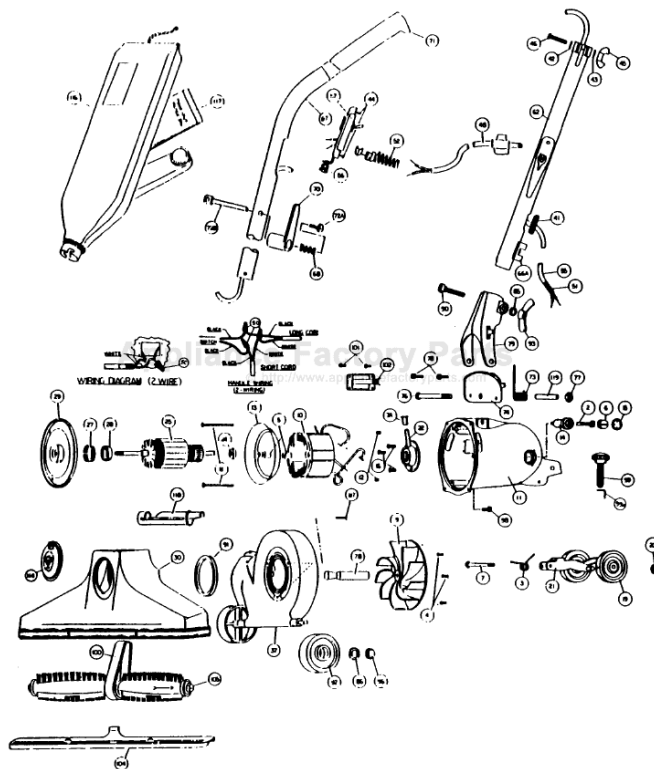

[Find Your Royal Vacuum Cleaner Parts - Select From 772 Models](#)

----- Manual continues below -----