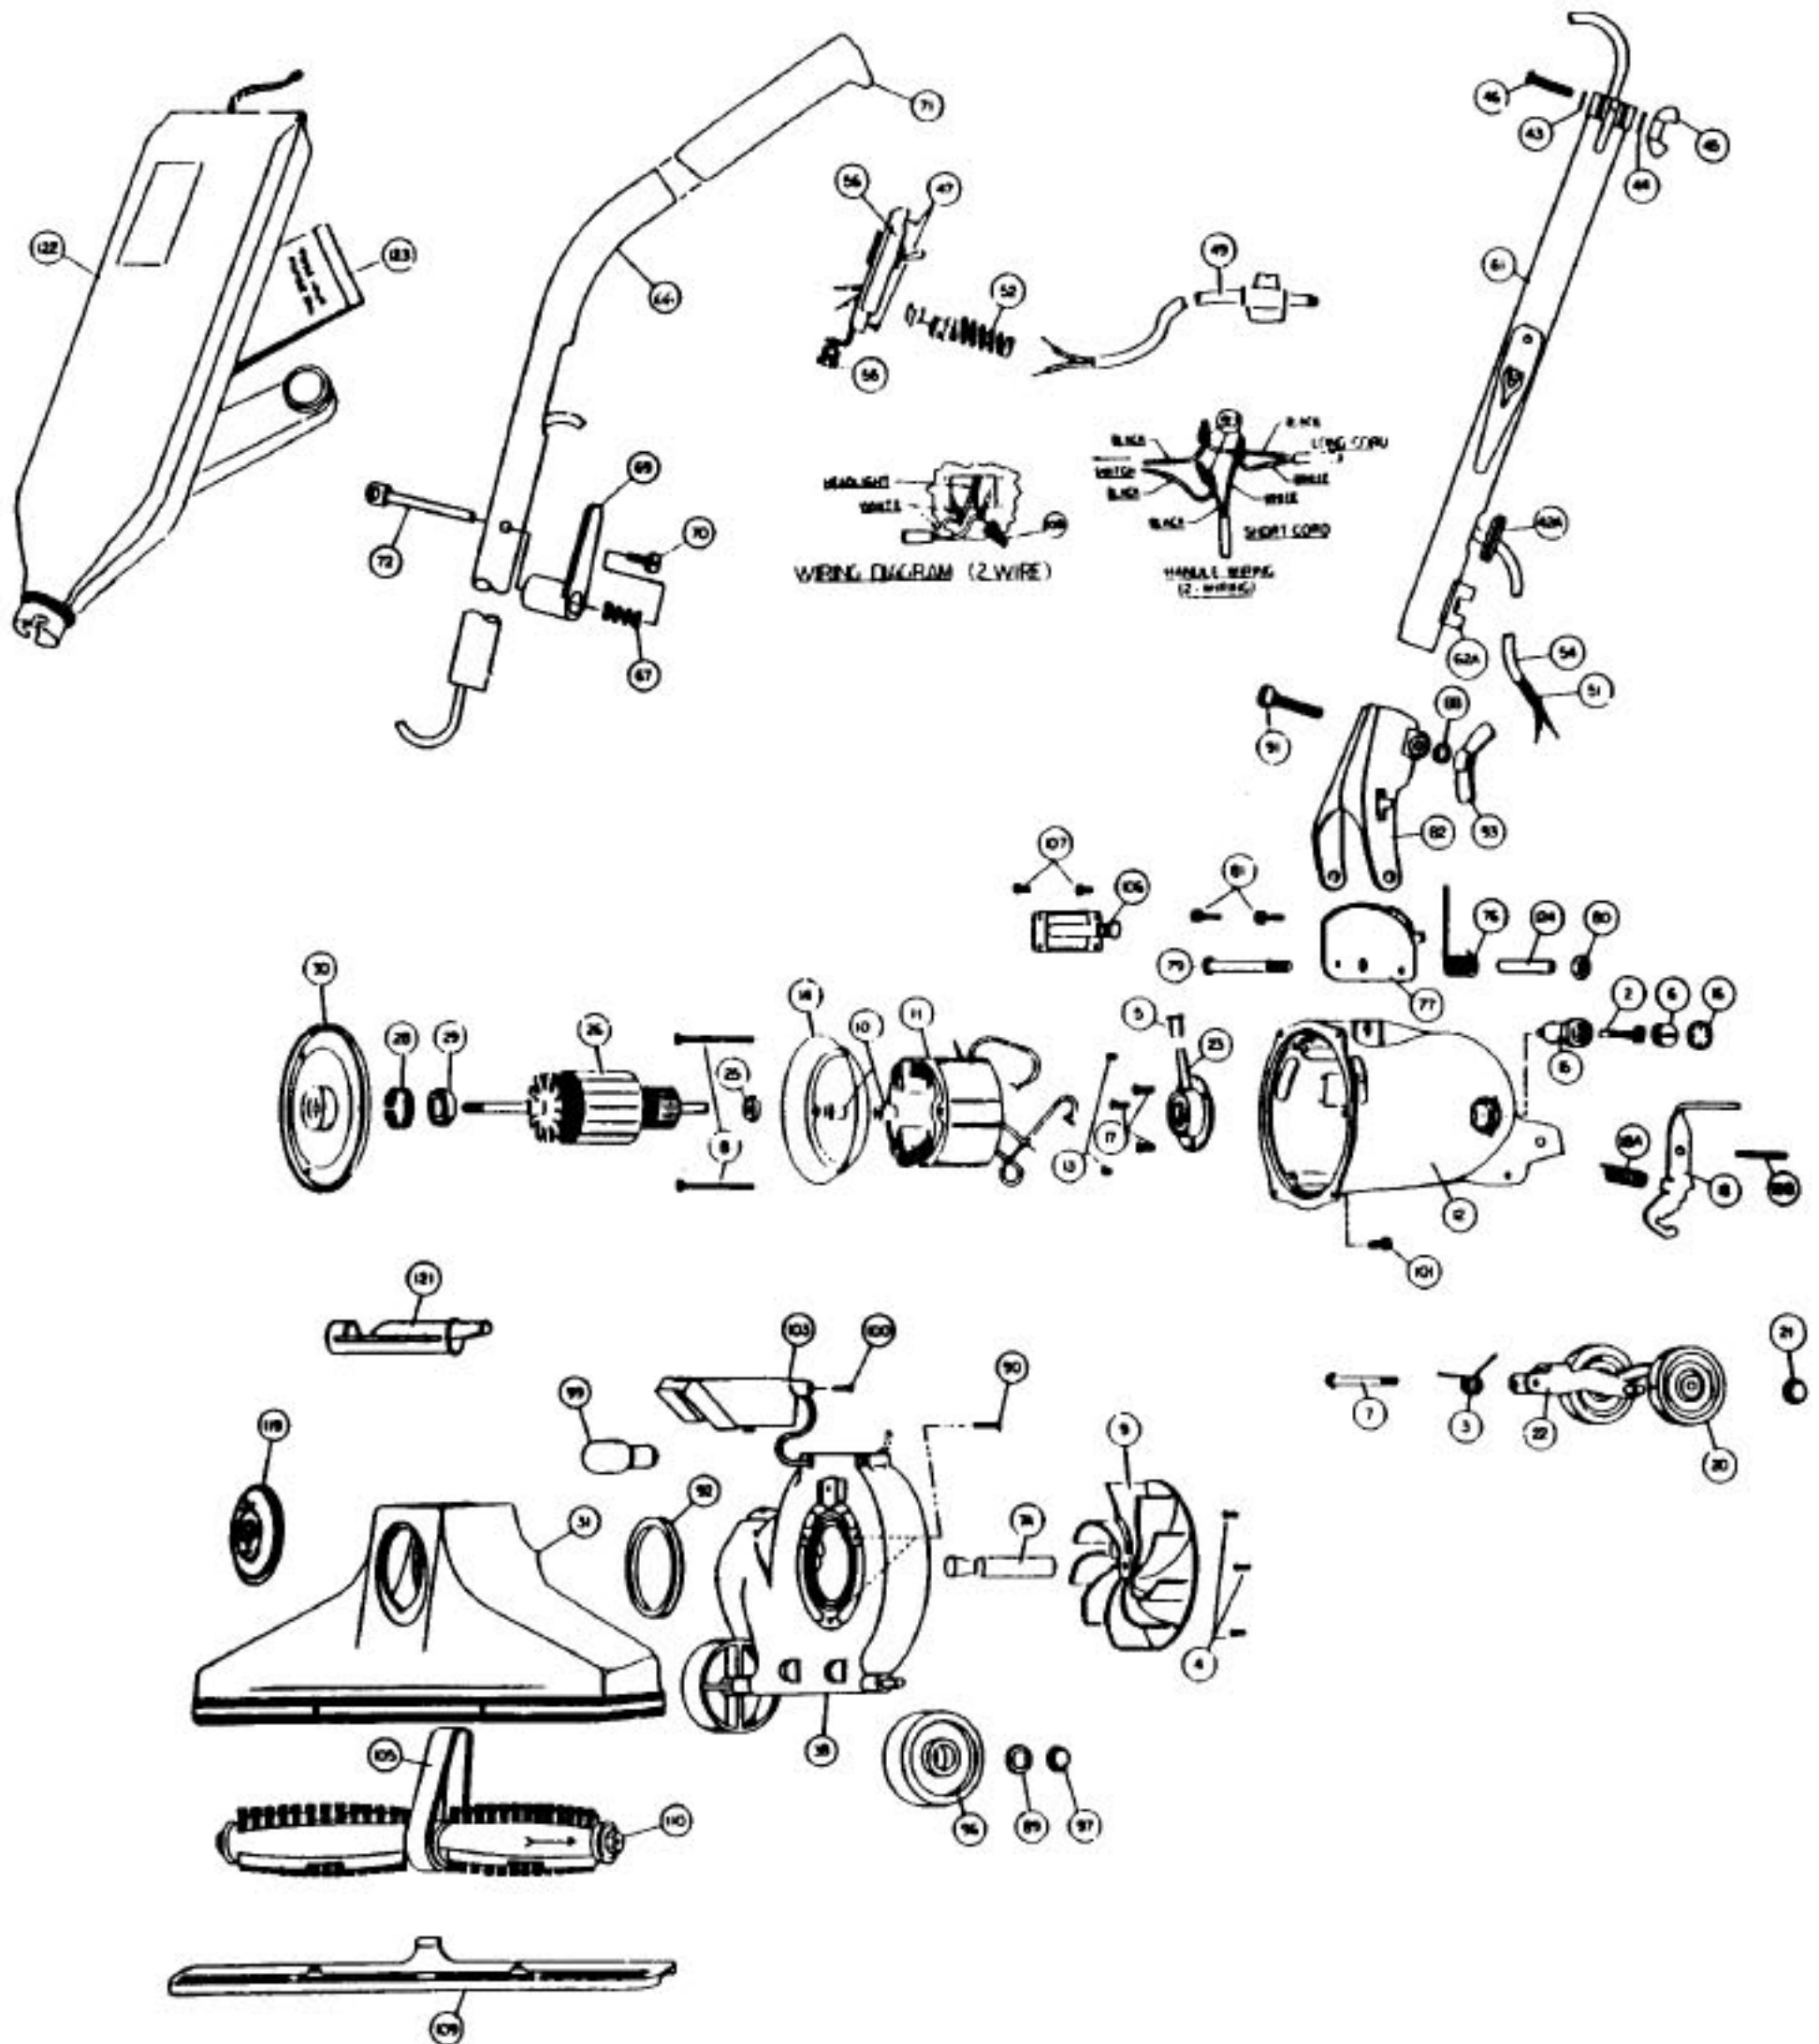

Models: 886F

Models: 886F

	NLA	Motor Unit Assy		55	R-880305	Strain Relief
2	NLA	Carbon Brush Assy		56	R-028537	Switch & Plate Assembly
3	R-003008	Spring, rear fork		61	R-0655330	Handle Adaptor Assembly
4	R-670013	Screw, motor plate ret.		65A	R-670844	Cord, clip
5	R-065028	Oiler Cap		66	R-088732B	Upper Handle Assembly
6	R-672103	Brush Holder & Screw Assembly		67	R-003884	Spring
7	R-311031	Screw & Washer Assembly		69	R-259318	Upper Cord Hook
7A	R-380261	Drive Shaft		70	R-597743	Screw
8	R-618016	Screw, field retainer		71	R-801314	Handle Grip, burgundy
9	R-608005	Fan, heavy duty		72	R-884708	Eye Bolt
10	R-618772	Spacer, baffle		76	R-004723	Spring, handle fork
11	R-618002	Field, 120v		77	R-133714	Handle Stop Plate
12	NLA	Motor Housing Assembly		79	R-801708	Bolt, handle fork retainer
13	R-801014	Set Screw, brush holder		80	R-801714	Nut, nylon insert
14	R-801017	Baffle Plate		81	R-990104	Screw, handle stop plate
15	R-801019	Brush Holder		82	R-028580	Handle, Fork & Latch Assembly
16	R-801034	Brush Holder Protector Cap		88	R-003311	Washer, handle fork clamp screw
17	R-801701	Screw, rear bearing retainer		89	R-005138	Washer, wheel retainer
18	R-690715	Pedal Release		90	R-023309	Screw, nozzle & fancase
18A	R-672009	Spring, release pedal		91	R-230713	Carriage Bolt, handle clamp
18B	R-670705	Spring, pin		92	R-2854270	Gasket, nozzle sealing
	R-082105	Rear Wheel, Fork & Shaft Assy		93	R-285720	Wingnut, large
20	R-880705	Wheel, 2 1/2" diam.		96	R-880705	Wide Front Wheel, 2 1/2" diam.
21	R-801711A	Wheel Retainer		97	NLA	Wheel Retainer
22	R-670007	Rear Fork & Shaft Assembly		99	R-880629	Headlight Bulb
23	R-080126	Rear Bearing Assembly		100	R-880707	Screw, headlight assy retainer
	R-078007	Motor Plate & Armature Assy		101	R-980743	Screw, machine-thread forming
25	R-175053	Washer, oil slinger		103	NLA	Headlight Assembly
26	R-680001	Armature, 120v		105	R-672260	Belt
	NLA	Motor Plate & Bearing Assy		106	R-183749	Side Connection Plate
28	R-880046	Tolerance Ring		107	R-360753	Screw, side connection plate
29	R-880026	Ball Bearing		108	R-259762	Connector Wire
30	R-884003	Motor Plate		109	R-672270	Nozzle Guard
31	NLA	Nozzle Assembly		110	R-673273	Brush Roll Assembly
38	R-060810	Fancase Assembly		119	R-080169	Adjust-O-Rite Plate
39	R-611101	Axle Stud		121	R-880262	Belt Lifter
	R-099430A	Handle & Cord Assembly		122	NLA	Bag Assembly, zipper
42A	R-230324	Grommet		123	R-3067247	Paper Bag, 3 pack
43	R-003311	Washer, adaptor clamp screw		123	R-671075	Paper Bag, Microfresh, 3 pack
44	R-023311	Lockwasher		123	R-66247	Paper Bag, 10 pack
45	R-801710	Wingnut, small		123	745	Paper Bag, 3 pack (R)
46	R-801712	Screw, adaptor clamp		124	R-110773	Insert, motor housing
47	R-801701	Screw, switch plate		125	R-1300086	Cover, lever
	NLA	Switch & Cord Assembly				
49	R-028537	Cord & Plug Assembly				
50	R-259761	Wire Connector				
51	NLA	Cord Protecting Sleeve				
52	R-322305	Strain Relief, switch plate				
54	NLA	Short Cord				