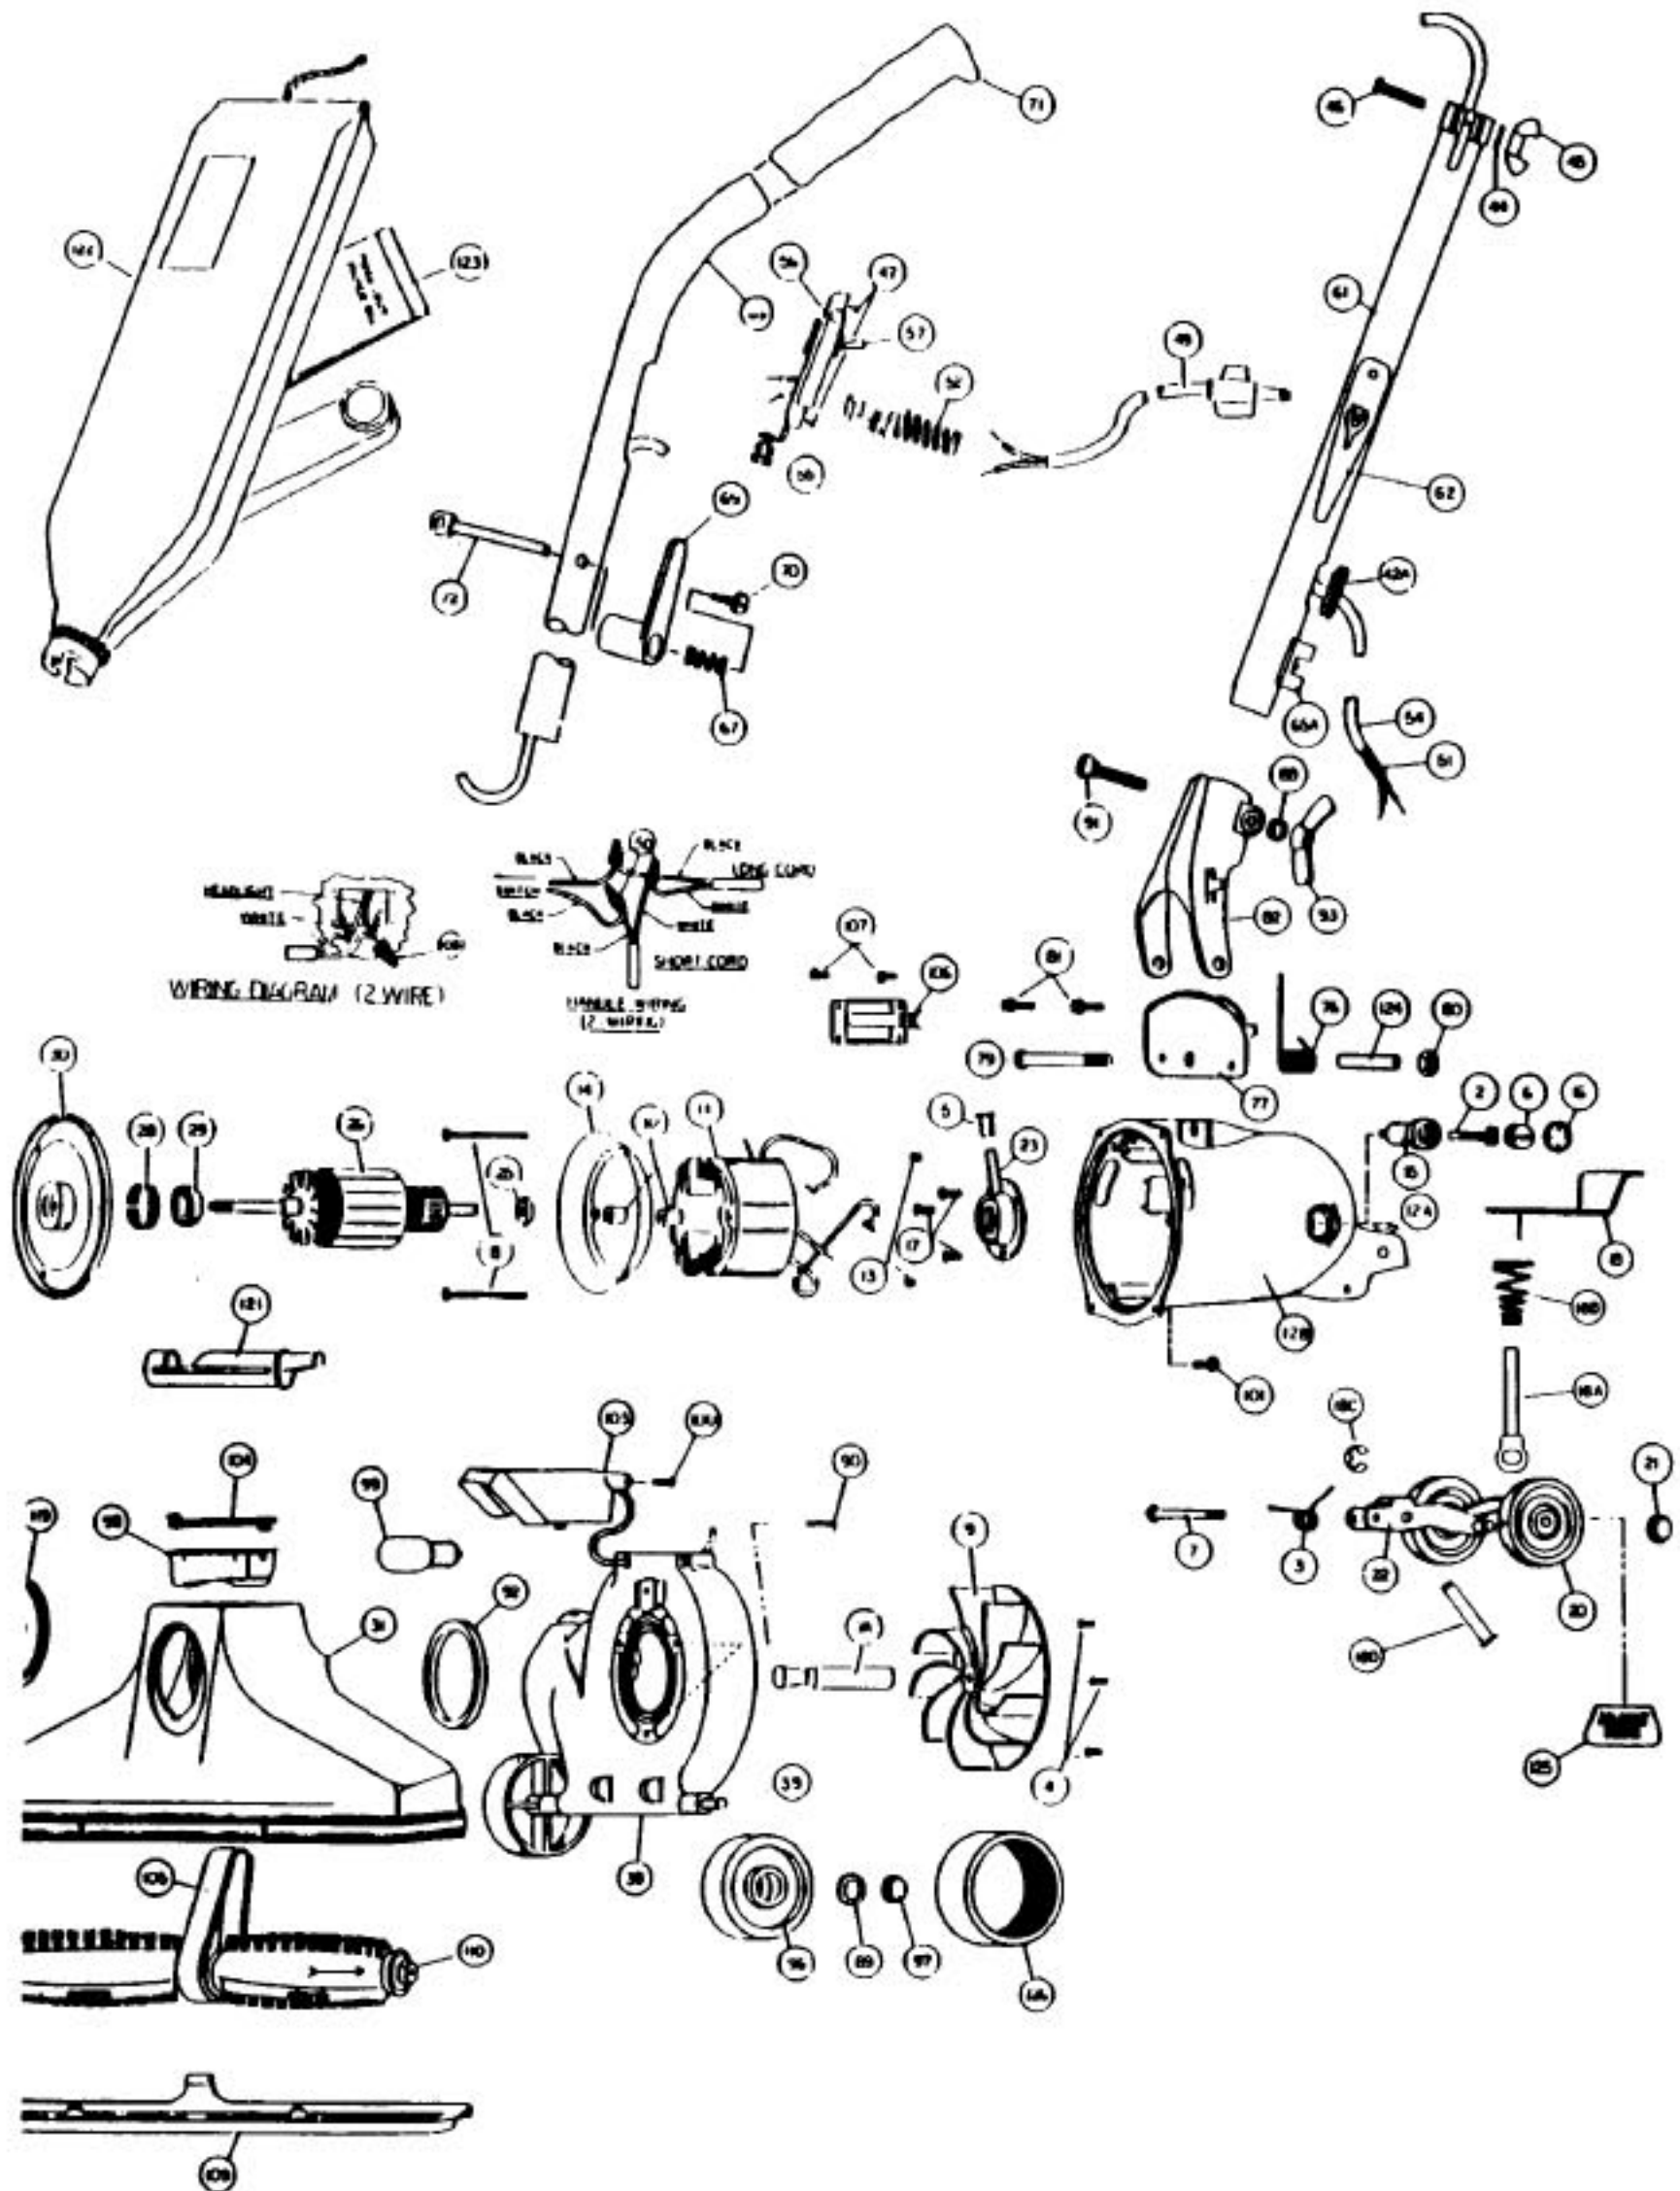

Models: 994

Models: 994

	NLA	Motor Unit Assy				
2	NLA	Carbon Brush Assy		55	R-880305	Strain Relief
3	R-003008	Spring, rear fork		56	R-028537	Switch & Plate Assembly
4	R-670013	Screw, motor plate ret.		57	R-163302	Toggle Switch
5	R-065028	Oiler Cap		61	R-0655330	Handle Adaptor Assembly
6	R-672103	Brush Holder & Screw Assembly		62	R-259316	Cord Hook, lower
7	R-311031	Screw & Washer Assembly		65A	R-670844	Cord, clip
7A	R-380261	Drive Shaft		66	R-088732B	Upper Handle Assembly
8	R-618016	Screw, field retainer		67	R-003884	Spring
9	R-608005	Fan, heavy duty		69	R-259318	Upper Cord Hook
10	R-618772	Spacer, baffle		70	R-597743	Screw
11	R-780002	Field, 120v		71	R-801314	Handle Grip, burgundy
	NLA	Motor Housing Assembly		72	R-884708	Eye Bolt
12A	R-110775	Sleeve, rod adjuster		76	R-004723	Spring, handle fork
12B	NLA	Motor Housing		77	R-133714	Handle Stop Plate
13	R-801014	Set Screw, brush holder		79	R-801708	Bolt, handle fork retainer
14	R-801017	Baffle Plate		80	R-801714	Nut, nylon insert
15	R-801019	Brush Holder		81	R-990104	Screw, handle stop plate
16	R-801034	Brush Holder Protector Cap		82	R-028580	Handle, Fork & Latch Assembly
17	R-801701	Screw, rear bearing retainer		88	R-003311	Washer, handle fork clamp screw
18	R-133715	Adjuster Release		89	R-005138	Washer, wheel retainer
18A	R-996011	Rod Adjuster		90	R-023309	Screw, nozzle & fancase
18B	R-003009	Spring, rod		91	R-230713	Carriage Bolt, handle clamp
18C	R-996711	E-Ring		92	R-2854270	Gasket, nozzle sealing
18D	R-996101	Pin, retaining		93	R-285720	Wingnut, large
	R-099206	Rear Wheel, Fork & Shaft Assy		96	R-880705	Wide Front Wheel, 2 1/2" diam.
20	R-880705	Wheel, 2 1/2" diam.		97	NLA	Wheel Retainer
21	NLA	Wheel Retainer		98	R-880118	Chemical Chamber
22	R-996575	Rear Fork & Shaft Assembly		99	R-880629	Headlight Bulb
23	R-080126	Rear Bearing Assembly		100	R-880707	Screw, headlight assy retainer
	R-078007	Motor Plate & Armature Assy		101	R-980743	Screw, machine-thread forming
25	R-175053	Washer, oil slinger		103	NLA	Headlight Assembly
26	R-780001	Armature, 120v		104	R-028563	Cover, chemical chamber
	NLA	Motor Plate & Bearing Assy		105	R-672260	Belt
28	R-880046	Tolerance Ring		106	R-183749	Side Connection Plate
29	R-880026	Ball Bearing		107	R-360753	Screw, side connection plate
30	R-884003	Motor Plate		108	R-259762	Connector Wire
31	NLA	Nozzle Assembly		109	R-672270	Nozzle Guard
38	R-060810	Fancase Assembly		110	R-673273	Brush Roll Assembly
39	R-611101	Axle Stud		119	R-080169	Adjust-O-Rite Plate
	R-099430A	Handle & Cord Assembly		121	R-880262	Belt Lifter
42A	R-230324	Grommet		122	NLA	Bag Assembly, zipper
44	R-023311	Lockwasher		123	R-3067247	Paper Bag, 3 pack
45	R-801710	Wingnut, small		123	R-671075	Paper Bag, Microfresh, 3 pack
46	R-360713	Screw, adaptor clamp		123	R-66247	Paper Bag, 10 pack
47	R-801701	Screw, switch plate		123	745	Paper Bag, 3 pack (R)
	NLA	Switch & Cord Assembly		124	R-110773	Insert, motor housing
49	R-028539A	Cord & Plug Assembly		125	R-1300086	Cover, lever
50	R-259761	Wire Connector		126	R-908808	Wheel Cover, wide
51	NLA	Cord Protecting Sleeve				
52	R-322305	Strain Relief, switch plate				
54	NLA	Short Cord				