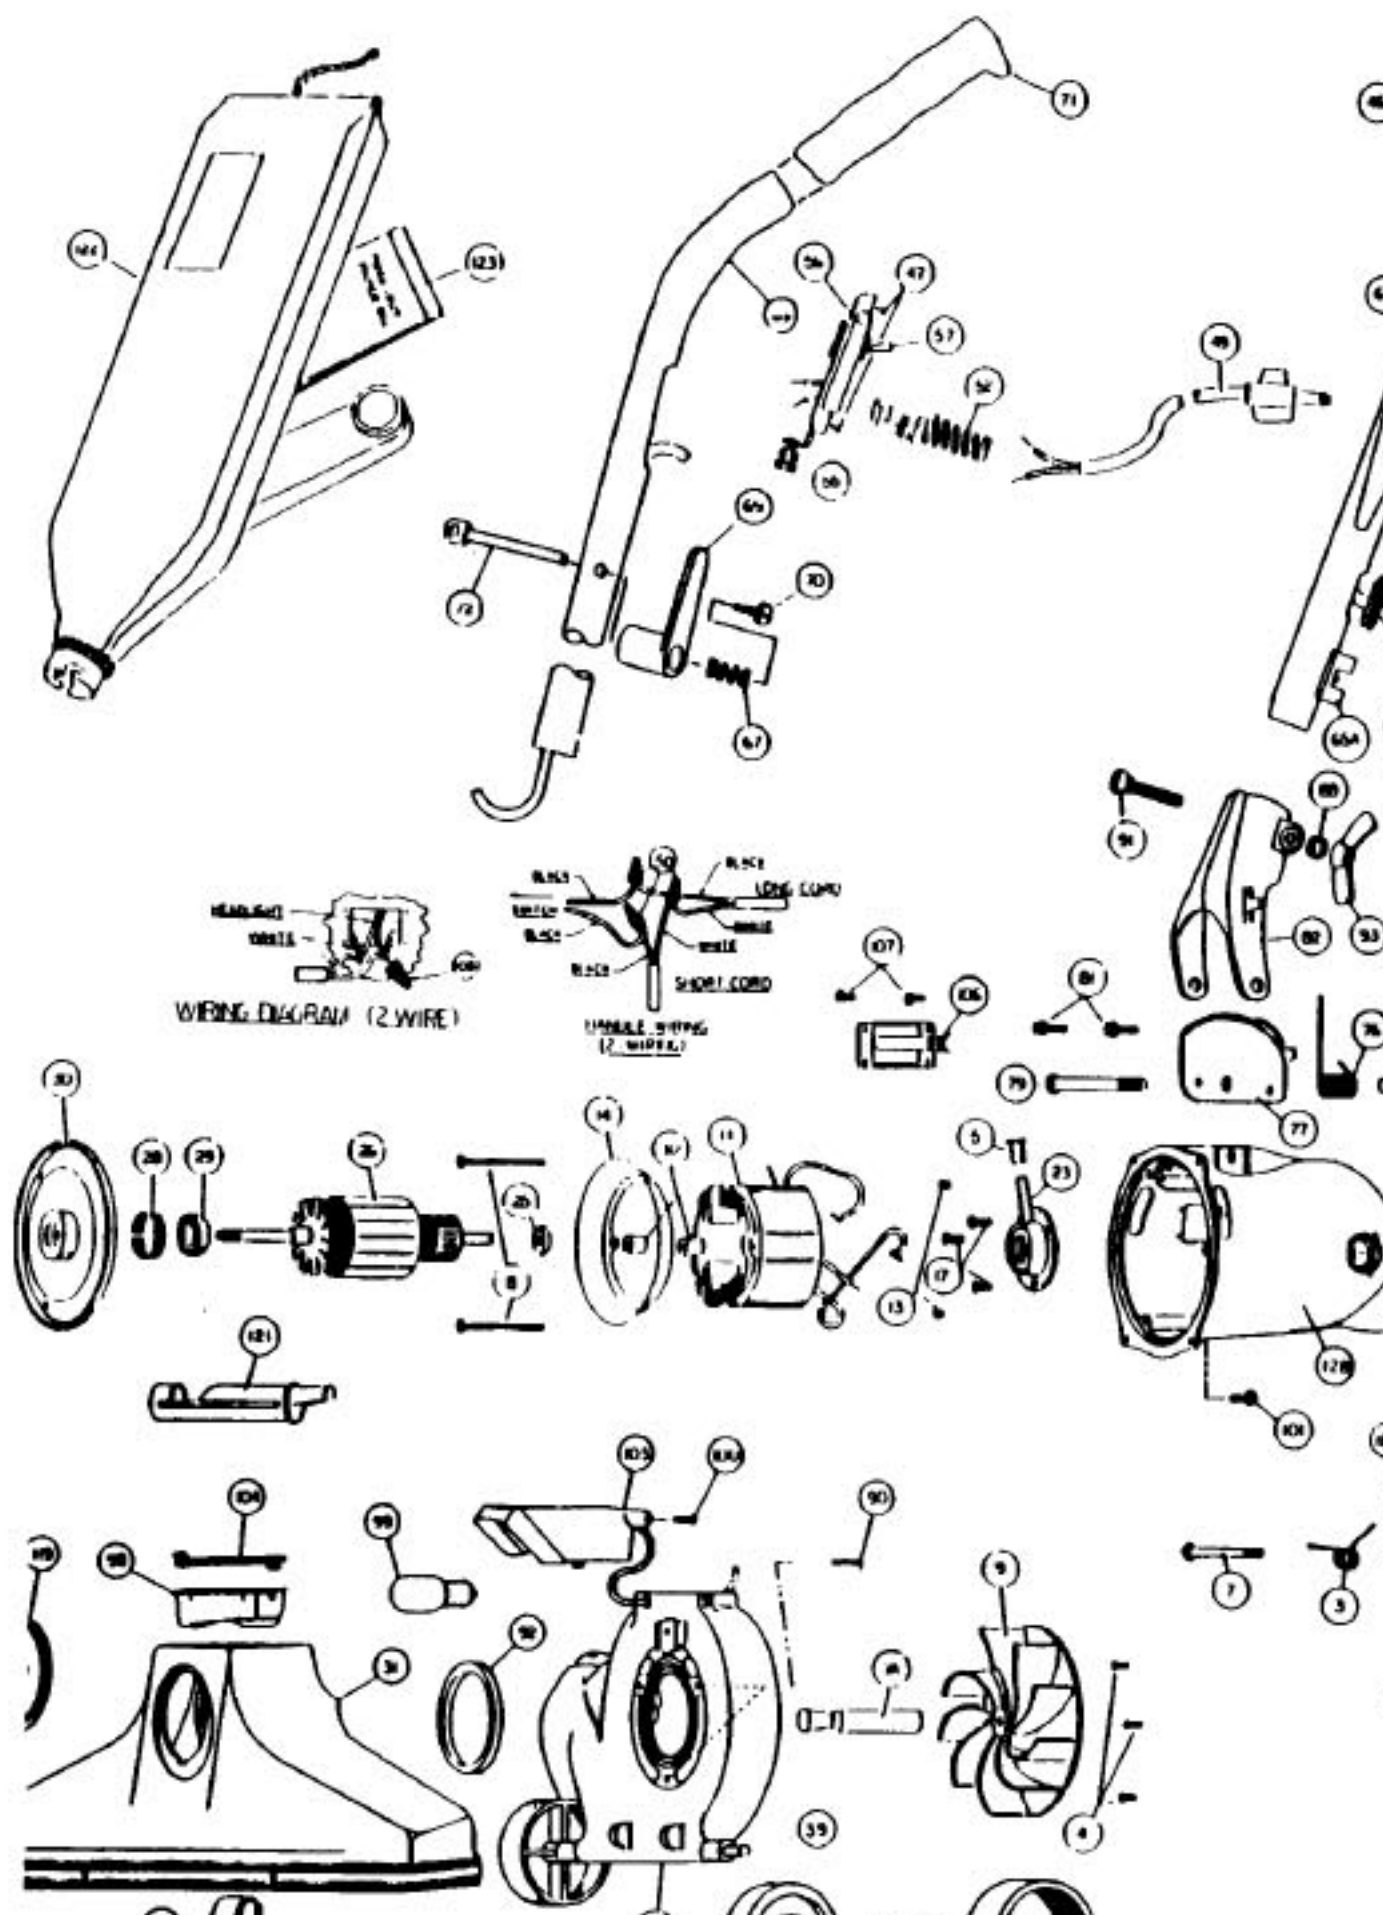

----- Manual continues below -----

Models: 994

Models: 994

	NLA	Motor Unit Assy	55.....	R-880305	Strain
2.....	NLA	Carbon Brush Assy	56.....	R-028537	Switc
3.....	R-003008	Spring, rear fork	57.....	R-163302	Togg
4.....	R-670013	Screw, motor plate ret.	61.....	R-0655330	Hanc
5.....	R-065028	Oiler Cap	62.....	R-259316	Cord
6.....	R-672103	Brush Holder & Screw Assembly	65A.....	R-670844	Cord
7.....	R-311031	Screw & Washer Assembly	66.....	R-088732B	Upp
7A.....	R-380261	Drive Shaft	67.....	R-003884	Spring
8.....	R-618016	Screw, field retainer	69.....	R-259318	Upp
9.....	R-608005	Fan, heavy duty	70.....	R-597743	Scre
10.....	R-618772	Spacer, baffle	71.....	R-801314	Hanc
11.....	R-780002	Field, 120v	72.....	R-884708	Eye
	NLA	Motor Housing Assembly	76.....	R-004723	Spring
12A.....	R-110775	Sleeve, rod adjuster	77.....	R-133714	Hanc
12B.....	NLA	Motor Housing	79.....	R-801708	Bolt,
13.....	R-801014	Set Screw, brush holder	80.....	R-801714	Nut,
14.....	R-801017	Baffle Plate	81.....	R-990104	Scre
15.....	R-801019	Brush Holder	82.....	R-028580	Hanc
16.....	R-801034	Brush Holder Protector Cap	88.....	R-003311	Wash
17.....	R-801701	Screw, rear bearing retainer	89.....	R-005138	Wash
18.....	R-133715	Adjuster Release	90.....	R-023309	Scre
18A.....	R-996011	Rod Adjuster	91.....	R-230713	Carri
18B.....	R-003009	Spring, rod	92.....	R-2854270	Gask
18C.....	R-996711	E-Ring	93.....	R-285720	Wing
18D.....	R-996101	Pin, retaining	96.....	R-880705	Wide
	R-099206	Rear Wheel, Fork & Shaft Assy	97.....	NLA	Whe
20.....	R-880705	Wheel, 2 1/2" diam.	98.....	R-880118	Cher
21.....	NLA	Wheel Retainer	99.....	R-880629	Head
22.....	R-996575	Rear Fork & Shaft Assembly	100.....	R-880707	Scre
23.....	R-080126	Rear Bearing Assembly	101.....	R-980743	Scre
	R-078007	Motor Plate & Armature Assy	103.....	NLA	Head
25.....	R-175053	Washer, oil slinger	104.....	R-028563	Cove
26.....	R-780001	Armature, 120v	105.....	R-672260	Belt
	NLA	Motor Plate & Bearing Assy	106.....	R-183749	Side
28.....	R-880046	Tolerance Ring	107.....	R-360753	Scre
29.....	R-880026	Ball Bearing	108.....	R-259762	Conr
30.....	R-884003	Motor Plate	109.....	R-672270	Nozz
31.....	NLA	Nozzle Assembly	110.....	R-673273	Brush
38.....	R-060810	Fancase Assembly	119.....	R-080169	Adju
39.....	R-611101	Axle Stud	121.....	R-880262	Belt
	R-099430A	Handle & Cord Assembly	122.....	NLA	Bag
42A.....	R-230324	Grommet	123.....	R-3067247	Pape
44.....	R-023311	Lockwasher	123.....	R-671075	Pape
45.....	R-801710	Wingnut, small	123.....	R-66247	Pape
46.....	R-360713	Screw, adaptor clamp	123.....	745	Pape