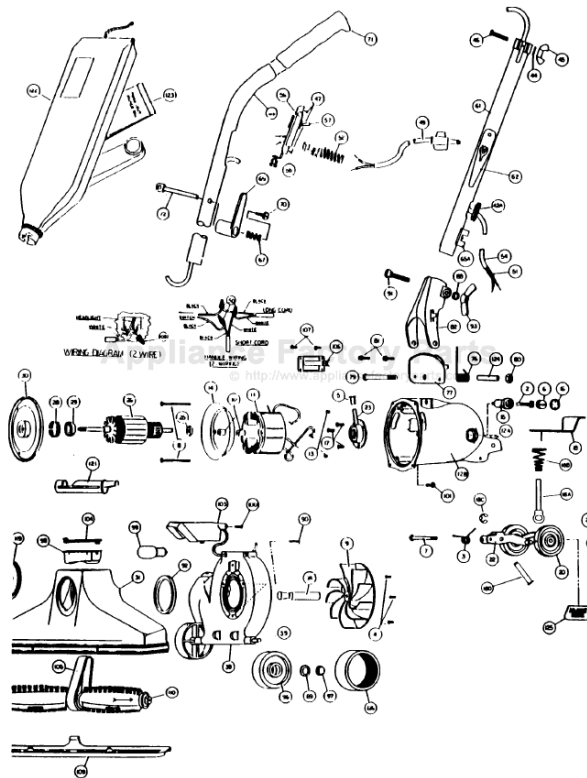

[Find Your Royal Vacuum Cleaner Parts - Select From 772 Models](#)

----- Manual continues below -----