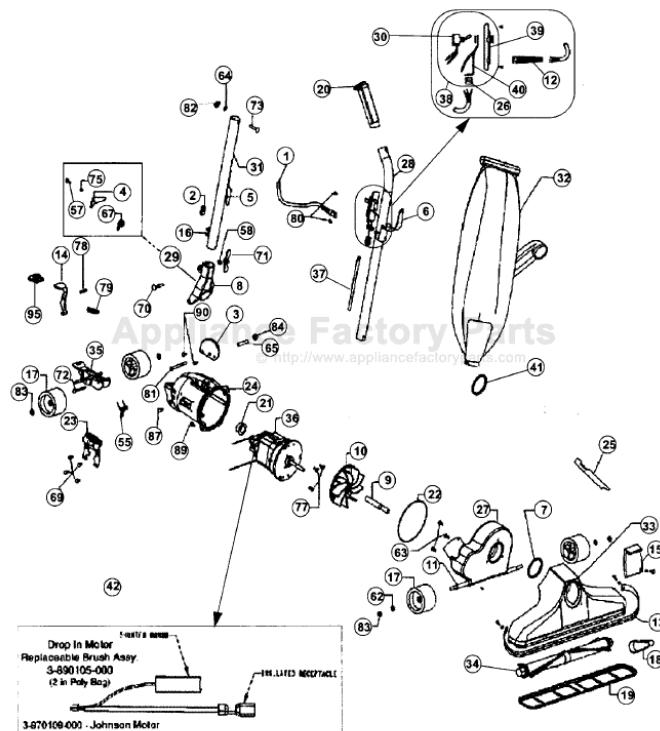

# Royal 1038 Owner's Manual

[Shop genuine replacement parts for Royal 1038](#)

---

Model: 1018(Z), 1025, 1030(Z), 1038(Z), 089000

---

[Find Your Royal Vacuum Cleaner Parts - Select From 772 Models](#)

----- Manual continues below -----

Index	Part No.	Description
36	R-701020	10 amp
	R-970102	7 amp
37	R-703236	Short c
38	R-060837	Switch
39	R-608305	Switch
40	R-031103	Strain r
41	R-601407	Rubber
42	R-38901050000	Carbon
	R-970109	Carbon
55	R-003008	Wheel
56	R-003009	Rod sp
57	R-003022	Latch r
58	R-003311	Washes
59	R-003884	Spring
60	R-006318	Lockwa
61	R-004723	Handle
62	R-005138	Wheel
63	R-023309	Screw
64	R-074330	Lockwa
65	R-110773	Motor h
66	R-110775	Rod ad
67	R-133738	Handle
68	R-145734	Screw
69	R-186012	Self tap
70	R-230713	Carriac
71	R-285720	Large v
72	R-311031	Rear a
73	R-074329	Square
74	R-597743	Screw
75	R-601772	Latch s
76	R-606210	Headlig
77	R-670013	Motor p
78	R-670705	Spring
79	R-672009	Releas 1058, 0
80	R-801701	Screw
81	R-801708	Handle
82		Nut w/r
83	R-801711A	Wheel
84	R-801714	Nut
85	R-802244	Screw
86	R-870013	Adjuste
87	R-880707	Screw
88	R-884708	Eye bo
89	R-980743	Thread
90	R-990104	screw
91	R-996011	Adjuste
92	R-996101	Retaini
93	R-996711	E-ring
94	N/A	Screw