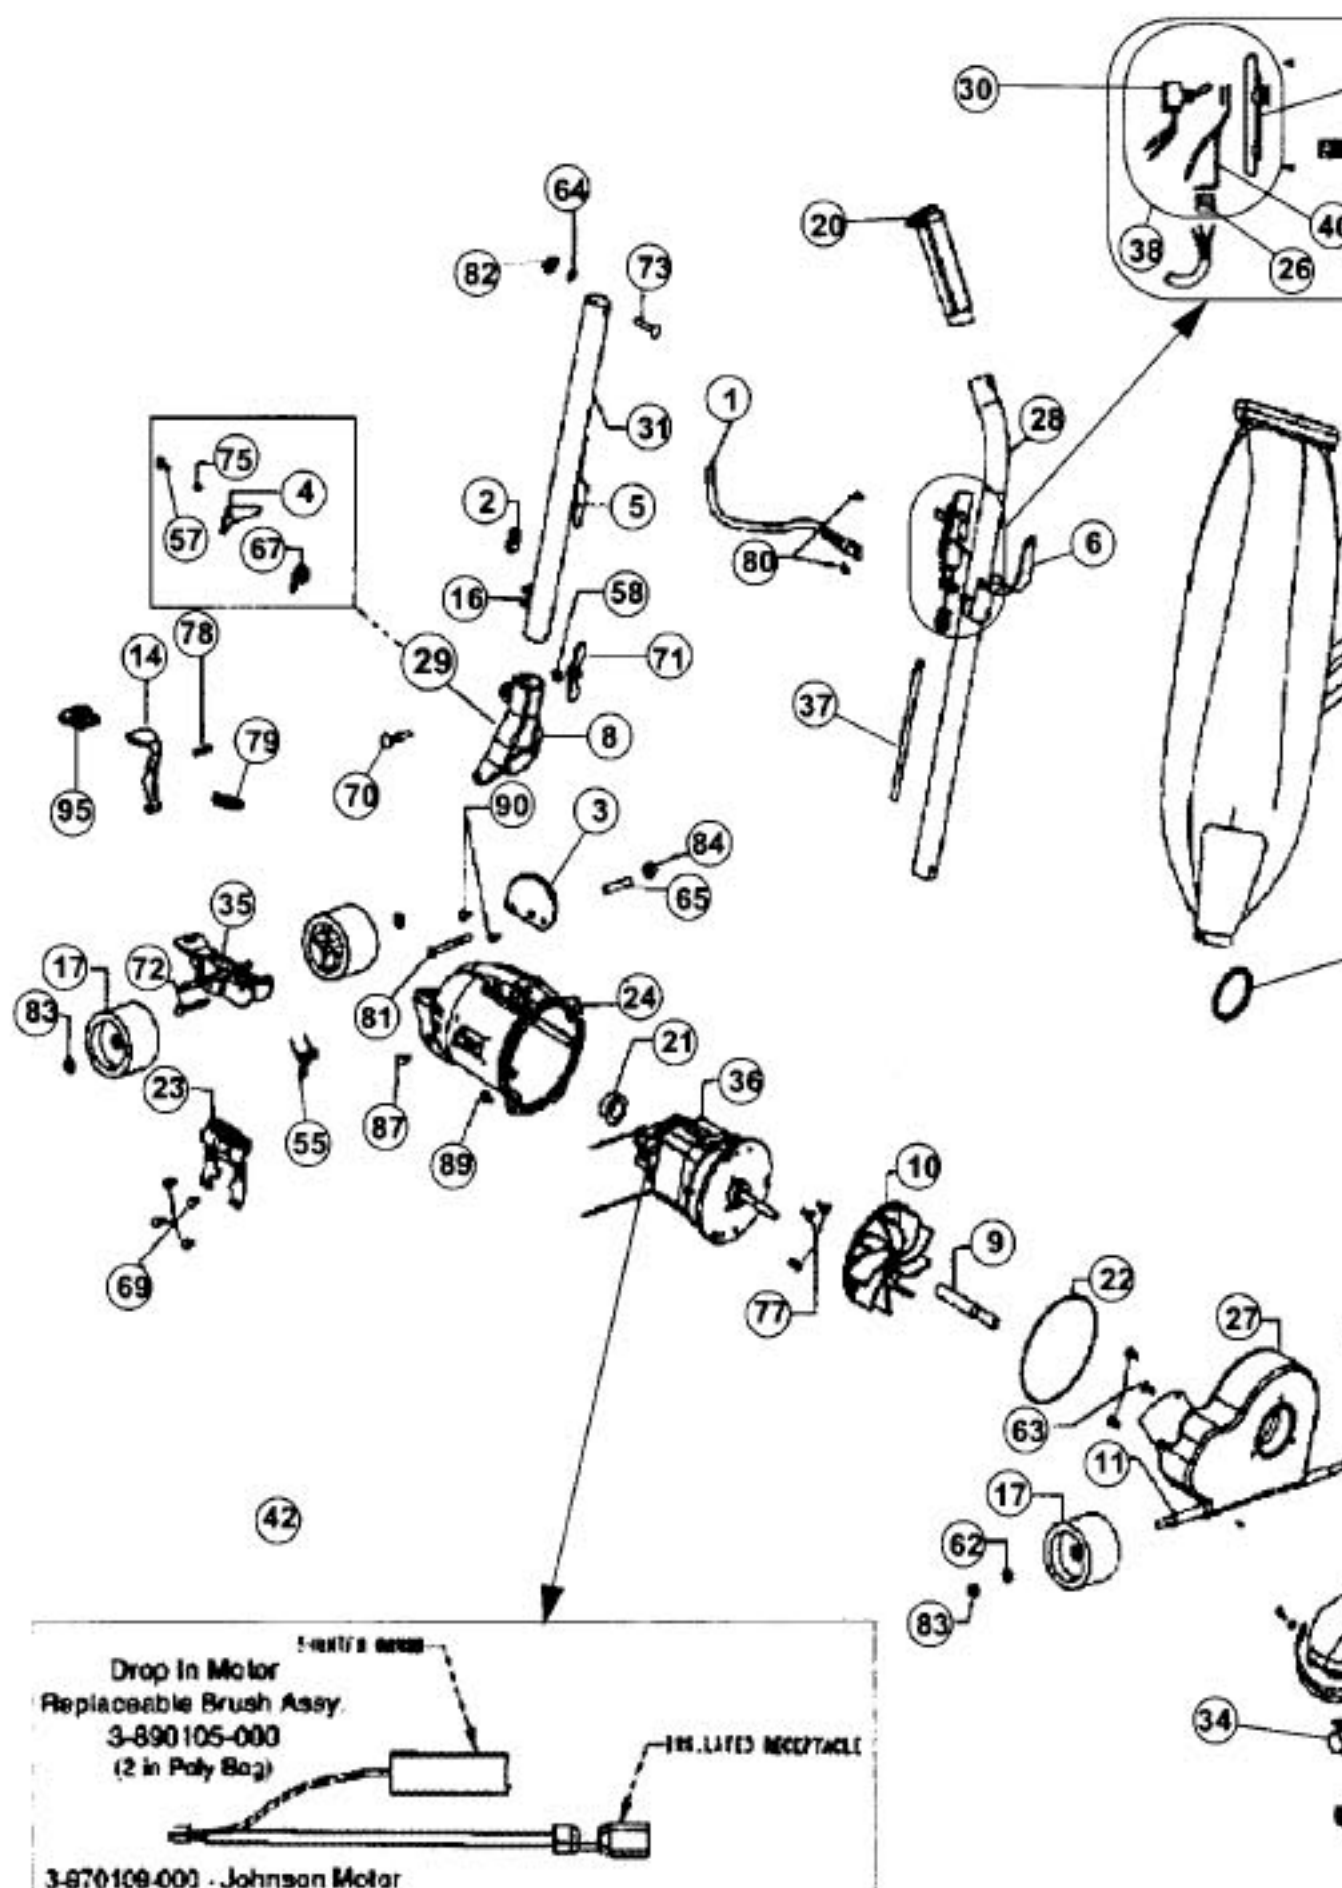

Model: 1018(Z), 1025, 1030(Z), 1038(Z), 089000

Model: 1018(Z), 1025, 1030(Z), 1038(Z), 089000

Index	Part No.	Description
1	R-061136	Cord, 50 ft, orange
	R-061136B	Cord, 50 ft, gray (1025, 089000)
2	R-230324	Grommet
3	R-133716	Handle stop plate
4	R-133737	Handle fork latch
5	R-259316	Cord hook, lower
6	R-259317	Cord hook upper
7	R-2854270	Gasket, nozzle sealing
8	R-4285704	Handle fork, gray (1018, 1018Z)
	R-2857040	Handle fork, polished
9	R-380261	Shaft extension
10	R-608005	Fan, slip on
11	R-611101	Axle stud
12	R-611305	Strain relief, power cord
13	R-8012016	Bumper, black
	R-8012018	Bumper, gray
14	R-690715	Release pedal
15	R-167074	Nozzle plug, black
16	R-670844	Cord clip
17	R-671705	Wheel
18	R-672260	Belt
19	R-672270	Nozzle guard, 14"
20	R-880314	Handle grip, black
21	R-870006	Grommet, motor
22	R-870024	Motor housing o-ring
23	R-870130	Side plate
24	R-871201	Motor housing (1018, 1018Z)
	R-871101	Motor housing, polished
25	R-880262	Belt lifter
26	R-880304	Strain relief, internal cord
27	R-670116	Fancase assembly
	R-967011	Fancase assembly (1018, 1018Z)
28	R-891053	Upper handle assembly, includes #6 and #20 (1018, 1018Z)
	R-891052	Upper handle assembly, includes #6 and #20 (1025, 1030[Z], 1038[Z], 089000)
29	R-028580	Handle fork and latch assembly
	R-0285801	Handle fork and latch assembly (1018, 1018Z)
30	R-163309	Switch
31	R-891061	Handle adaptor assembly, includes #5 and #16
	R-891062	Handle adaptor assembly, includes #5 and #16 (1018, 1018Z)
32	R-066240	Hinged bag assembly, complete (1018, 1025, 1030, 1038)
	R-066248	Shake out bag assembly, orange (1018,1030,1038)
	R-0662421	Hinged bag assembly, complete, w/zipper orange (1018Z, 1030Z, 1038Z)
	R-028543	Scafifex bag assembly, red (089000)
33	R-671026B	Nozzle assembly
	R-671027	Nozzle assembly (1018, 1018Z)

Index	Part No.	Description
36	R-701020	10 amp
	R-970102	7 amp
37	R-703236	Short c
38	R-060837	Switch
39	R-608305	Switch
40	R-031103	Strain r
41	R-601407	Rubber
42	R-38901050000	Carbon
	R-970109	Carbon
55	R-003008	Wheel
56	R-003009	Rod sp
57	R-003022	Latch r
58	R-003311	Washes
59	R-003884	Spring
60	R-006318	Lockwa
61	R-004723	Handle
62	R-005138	Wheel
63	R-023309	Screw
64	R-074330	Lockwa
65	R-110773	Motor h
66	R-110775	Rod ad
67	R-133738	Handle
68	R-145734	Screw
69	R-186012	Self tap
70	R-230713	Carriac
71	R-285720	Large v
72	R-311031	Rear a
73	R-074329	Square
74	R-597743	Screw
75	R-601772	Latch s
76	R-606210	Headlig
77	R-670013	Motor p
78	R-670705	Spring
79	R-672009	Releas 1058, 0
80	R-801701	Screw
81	R-801708	Handle
82		Nut w/r
83	R-801711A	Wheel
84	R-801714	Nut
85	R-802244	Screw
86	R-870013	Adjuste
87	R-880707	Screw
88	R-884708	Eye bo
89	R-980743	Thread
90	R-990104	screw
91	R-996011	Adjuste
92	R-996101	Retaini
93	R-996711	E-ring
94	N/A	Screw