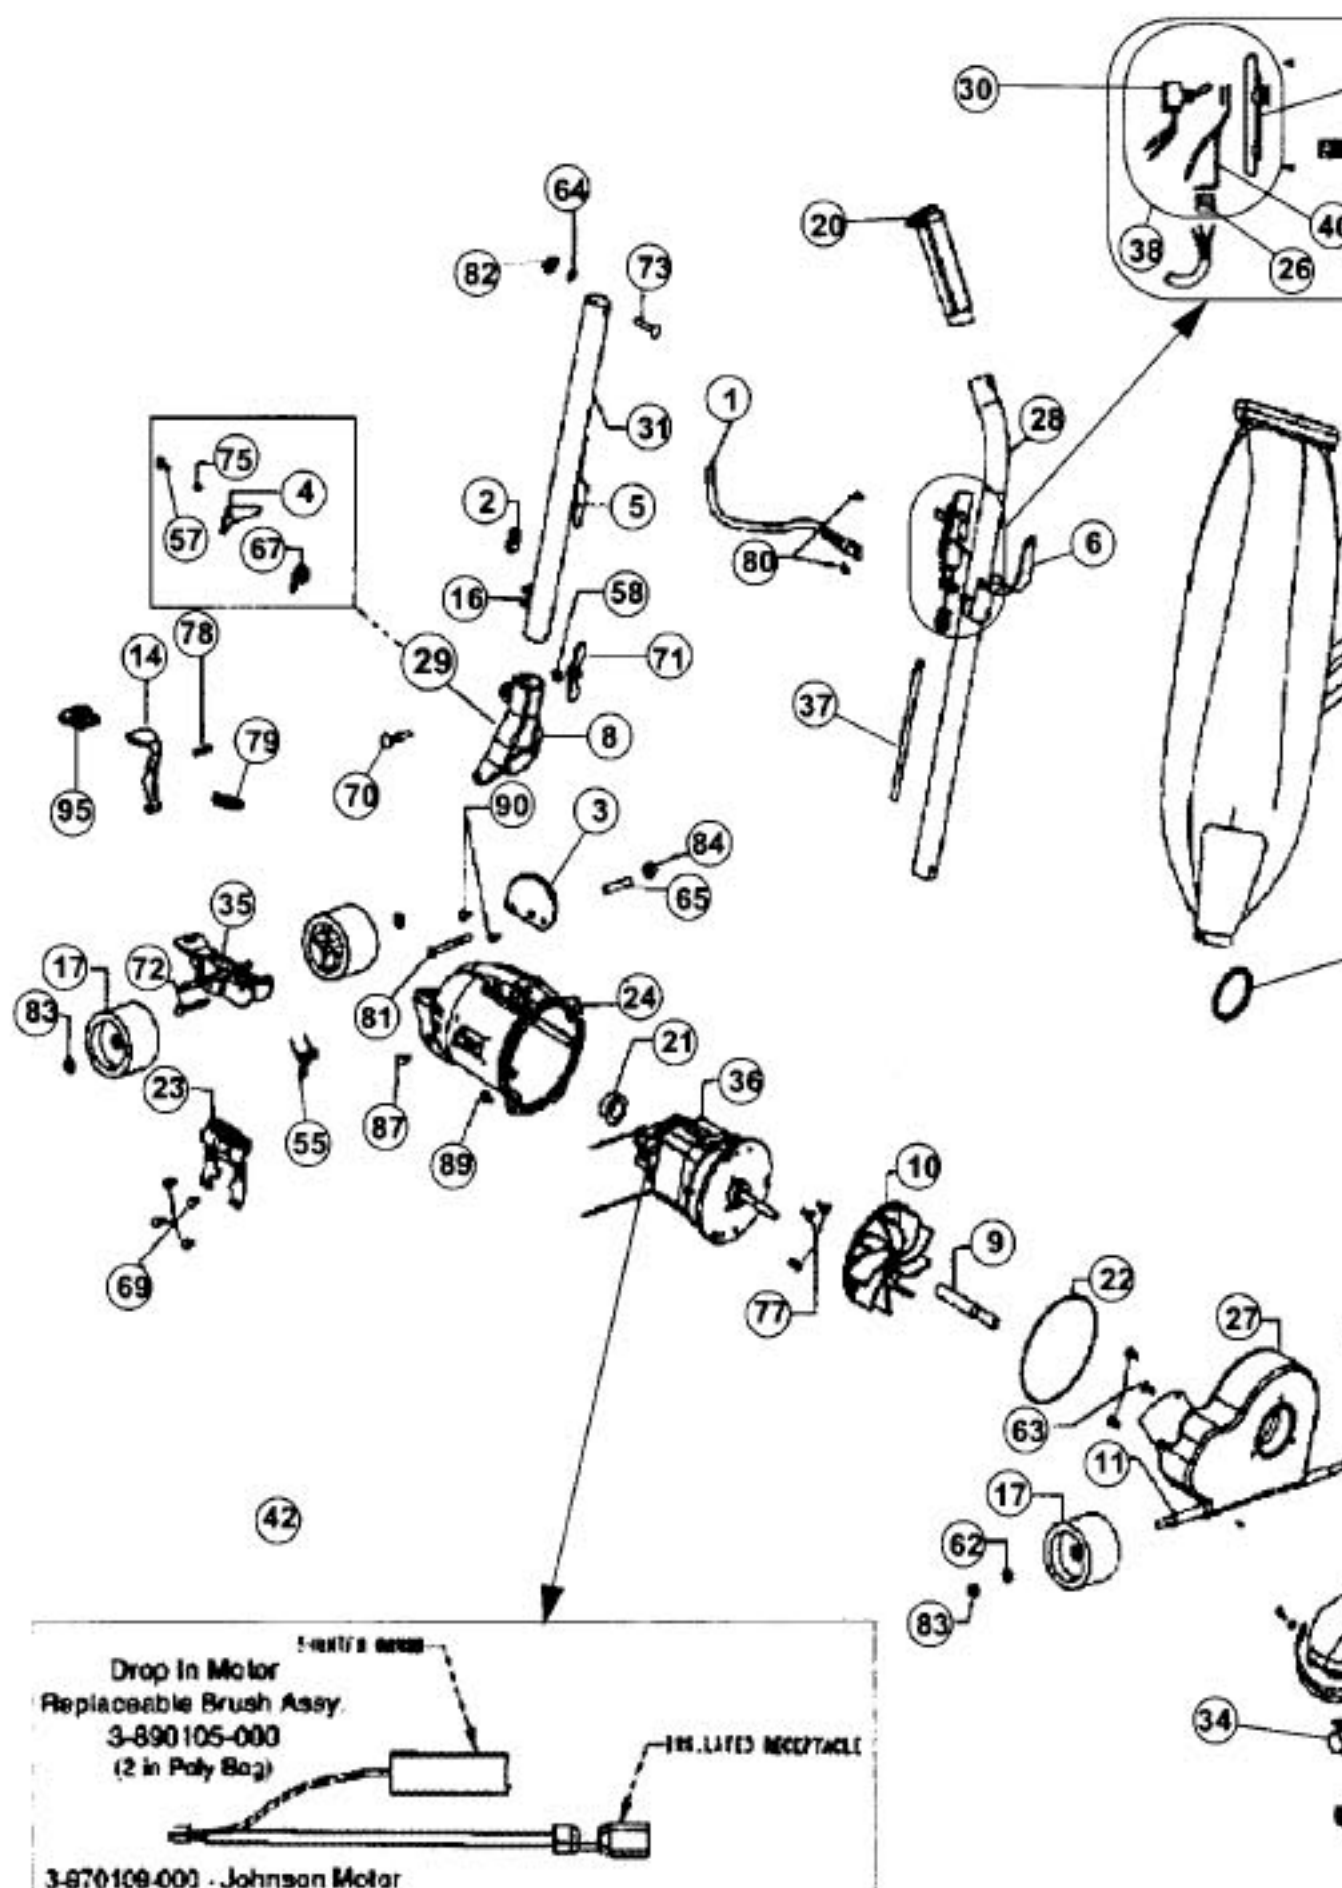

Model: 1018(Z), 1025, 1030(Z), 1038(Z), 089000

Model: 1018(Z), 1025, 1030(Z), 1038(Z), 089000

Index	Part No.	Description
1	R-061136	Cord, 50 ft, orange
	R-061136B	Cord, 50 ft, gray (1025, 089000)
2	R-230324	Grommet
3	R-133716	Handle stop plate
4	R-133737	Handle fork latch
5	R-259316	Cord hook, lower
6	R-259317	Cord hook upper
7	R-2854270	Gasket, nozzle sealing
8	R-4285704	Handle fork, gray (1018, 1018Z)
	R-2857040	Handle fork, polished
9	R-380261	Shaft extension
10	R-608005	Fan, slip on
11	R-611101	Axle stud
12	R-611305	Strain relief, power cord
13	R-8012016	Bumper, black
	R-8012018	Bumper, gray
14	R-690715	Release pedal
15	R-167074	Nozzle plug, black
16	R-670844	Cord clip
17	R-671705	Wheel
18	R-672260	Belt
19	R-672270	Nozzle guard, 14"
20	R-880314	Handle grip, black
21	R-870006	Grommet, motor
22	R-870024	Motor housing o-ring
23	R-870130	Side plate
24	R-871201	Motor housing (1018, 1018Z)
	R-871101	Motor housing, polished
25	R-880262	Belt lifter
26	R-880304	Strain relief, internal cord
27	R-670116	Fancase assembly
	R-967011	Fancase assembly (1018, 1018Z)
28	R-891053	Upper handle assembly, includes #6 and #20 (1018, 1018Z)
	R-891052	Upper handle assembly, includes #6 and #20 (1025, 1030[Z], 1038[Z], 089000)
29	R-028580	Handle fork and latch assembly
	R-0285801	Handle fork and latch assembly (1018, 1018Z)
30	R-163309	Switch
31	R-891061	Handle adaptor assembly, includes #5 and #16
	R-891062	Handle adaptor assembly, includes #5 and #16 (1018, 1018Z)
32	R-066240	Hinged bag assembly, complete (1018, 1025, 1030, 1038)
	R-066248	Shake out bag assembly, orange (1018,1030,1038)
	R-0662421	Hinged bag assembly, complete, w/zipper orange (1018Z, 1030Z, 1038Z)
	R-028543	Scafitex bag assembly, red (089000)
33	R-671026B	Nozzle assembly
	R-671027	Nozzle assembly (1018, 1018Z)

Index	Part No.	Description
36	R-701020	10 amp
	R-970102	7 amp
37	R-703236	Short c
38	R-060837	Switch
39	R-608305	Switch
40	R-031103	Strain r
41	R-601407	Rubber
42	R-38901050000	Carbon
	R-970109	Carbon
55	R-003008	Wheel
56	R-003009	Rod sp
57	R-003022	Latch r
58	R-003311	Washes
59	R-003884	Spring
60	R-006318	Lockwa
61	R-004723	Handle
62	R-005138	Wheel
63	R-023309	Screw
64	R-074330	Lockwa
65	R-110773	Motor h
66	R-110775	Rod ad
67	R-133738	Handle
68	R-145734	Screw
69	R-186012	Self tap
70	R-230713	Carriag
71	R-285720	Large v
72	R-311031	Rear a
73	R-074329	Square
74	R-597743	Screw
75	R-601772	Latch s
76	R-606210	Headlig
77	R-670013	Motor p
78	R-670705	Spring
79	R-672009	Releas 1058, 0
80	R-801701	Screw
81	R-801708	Handle
82		Nut w/r
83	R-801711A	Wheel
84	R-801714	Nut
85	R-802244	Screw
86	R-870013	Adjuste
87	R-880707	Screw
88	R-884708	Eye bo
89	R-980743	Thread
90	R-990104	screw
91	R-996011	Adjuste
92	R-996101	Retaini
93	R-996711	E-ring
94	N/A	Screw