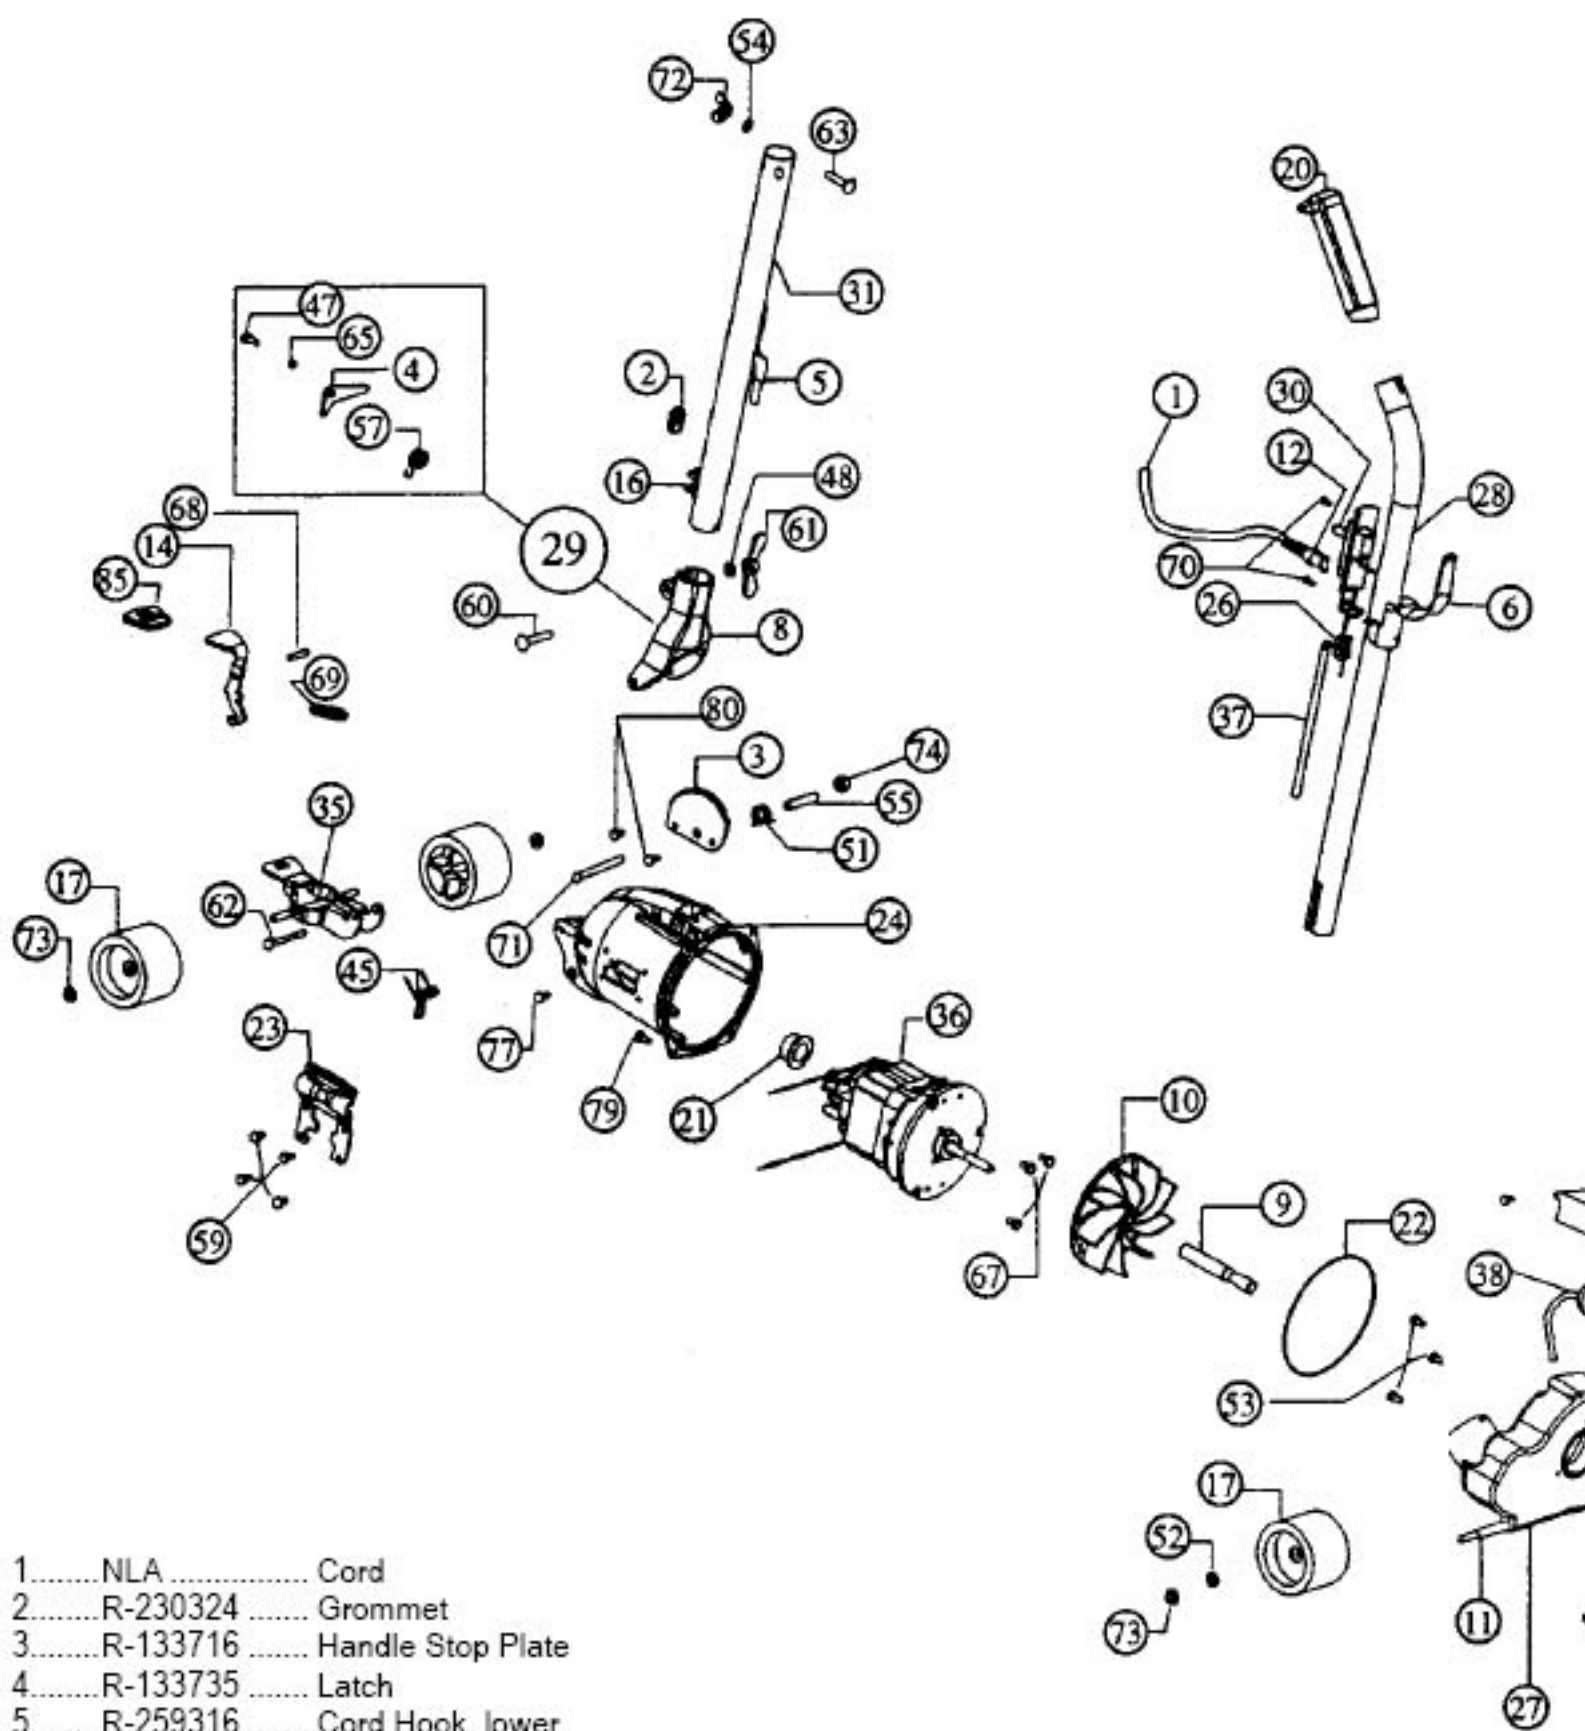

This Owner's Manual is provided and hosted by [Appliance Factory Parts](http://www.appliancefactoryparts.com).

Royal 1040 Owner's Manual

[Shop genuine replacement parts for Royal 1040](#)

[Find Your Royal Vacuum Cleaner Parts - Select From 772 Models](#)

----- Manual continues below -----

Models: 1040

For hardware items NOT listed in this schematic, refer to page 77.

- 1.....NLA..... Cord
- 2.....R-230324..... Grommet
- 3.....R-133716..... Handle Stop Plate
- 4.....R-133735..... Latch
- 5.....R-259316..... Cord Hook, lower
- 6.....R-259317..... Cord Hook, upper
- 7.....R-2854270..... Nozzle Gasket
- 8.....R-2857040..... Handle Fork
- 9.....R-380261..... Shaft Extension
- 10.....R-608005..... Fan
- 11.....R-611101..... Axle Stud
- 12.....R-322305..... Strain Relief, flex type

- 27.....R-101161..... Fancase Ass
- 28.....R-891052..... Upper Hand
- 29.....R-028580..... Handle Fork