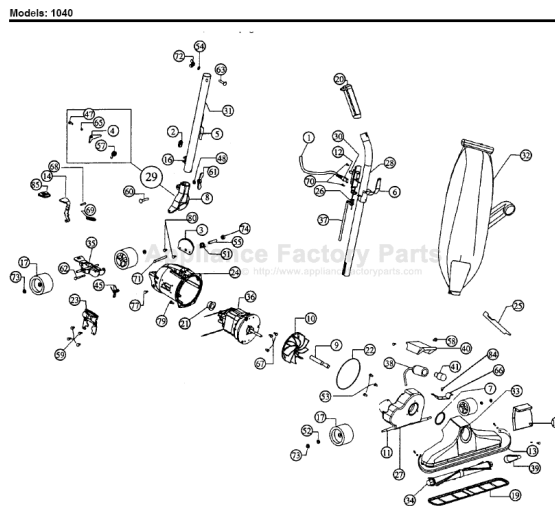

This Owner's Manual is provided and hosted by [Appliance Factory Parts](http://www.appliancefactoryparts.com).

Royal 1040 Owner's Manual

[Shop genuine replacement parts for Royal 1040](#)

[Find Your Royal Vacuum Cleaner Parts - Select From 772 Models](#)

----- Manual continues below -----

Models: 1040

For hardware items NOT listed in this schematic, refer to page 77.

- 1.....NLA..... Cord
- 2.....R-230324..... Grommet
- 3.....R-133716..... Handle Stop Plate
- 4.....R-133735..... Latch
- 5.....R-259316..... Cord Hook, lower
- 6.....R-259317..... Cord Hook, upper
- 7.....R-2854270..... Nozzle Gasket
- 8.....R-2857040..... Handle Fork
- 9.....R-380261..... Shaft Extension
- 10.....R-608005..... Fan
- 11.....R-611101..... Axle Stud
- 12.....R-322305..... Strain Relief, flex type

- 27.....R-101161..... Fancase Ass
- 28.....R-891052..... Upper Hand
- 29.....R-028580..... Handle Fork