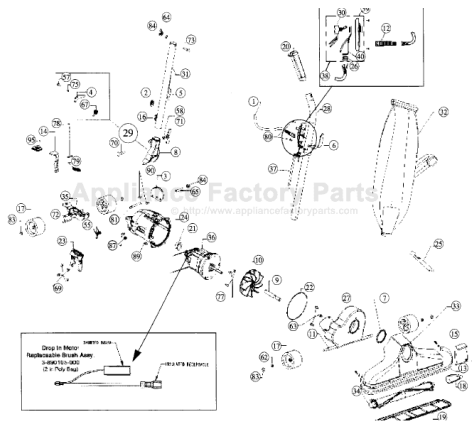

This Owner's Manual is provided and hosted by Appliance Factory Parts.

Royal 1050 Owner's Manual

[Shop genuine replacement parts for Royal 1050](#)

Models: 1050, 1058, 1058Z

[Find Your Royal Vacuum Cleaner Parts - Select From 772 Models](#)

----- Manual continues below -----

Models: 1050, 1058, 1058Z

For hardware items NOT listed in this schematic, refer to page 77.

- 1.....R-061136B..... Cord
- 2.....R-230324..... Grommet
- 3.....R-133716..... Handle Stop Plate
- 4.....R-133737..... Latch
- 5.....R-259316..... Cord Hook, lower
- 6.....R-259317..... Cord Hook, upper
- 7.....R-285427..... Nozzle Gasket
- 8.....R-285704..... Handle Fork
- 9.....R-380261..... Shaft Extension
- 10.....R-608005..... Fan
- 11.....R-618101..... Axle Stud

- 26.....R-880304..... Strain Relief
- 27.....R-670118..... Fancase Ass
- 28.....R-891052..... Upper Handl