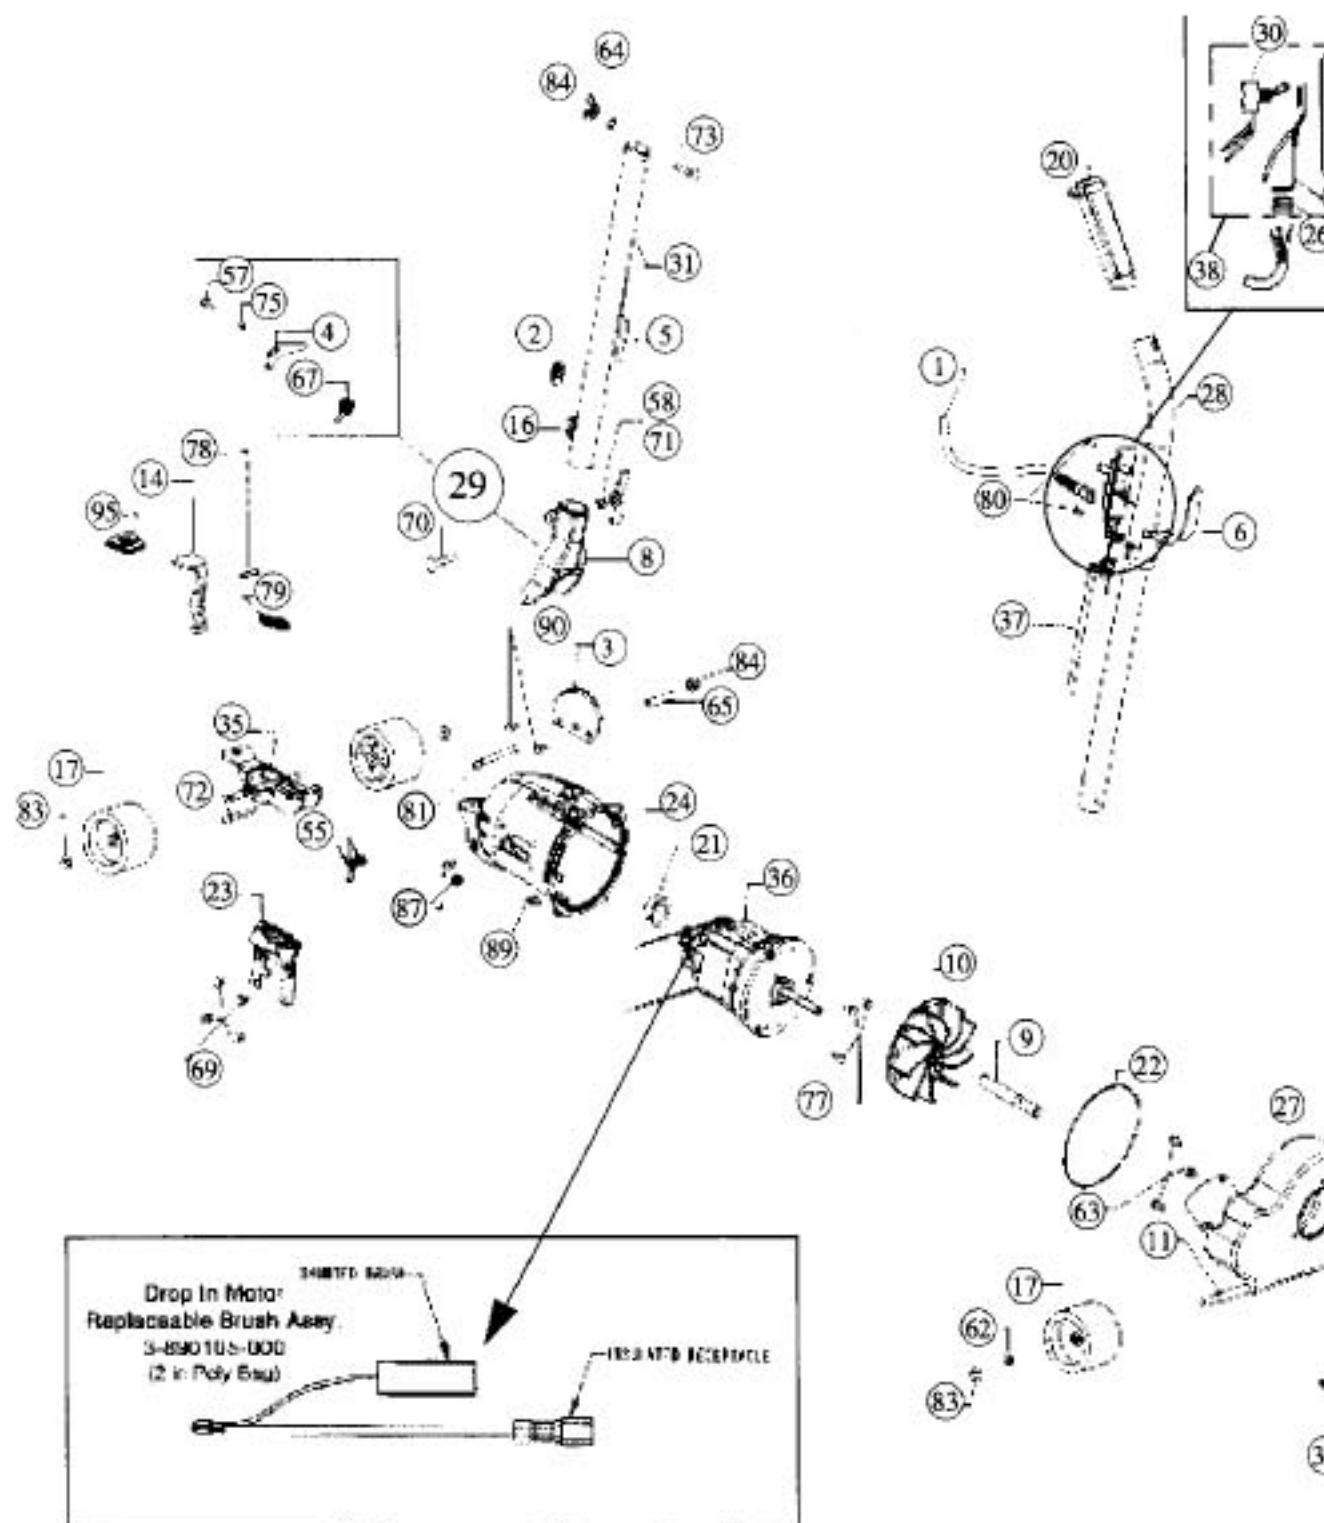

This Owner's Manual is provided and hosted by Appliance Factory Parts.

Royal 1050 Owner's Manual

[Shop genuine replacement parts for Royal 1050](#)

Models: 1050, 1058, 1058Z

[Find Your Royal Vacuum Cleaner Parts - Select From 772 Models](#)

----- Manual continues below -----

Models: 1050, 1058, 1058Z

For hardware items NOT listed in this schematic, refer to page 77.

- 1.....R-061136B..... Cord
- 2.....R-230324..... Grommet
- 3.....R-133716..... Handle Stop Plate
- 4.....R-133737..... Latch
- 5.....R-259316..... Cord Hook, lower
- 6.....R-259317..... Cord Hook, upper
- 7.....R-285427..... Nozzle Gasket
- 8.....R-285704..... Handle Fork
- 9.....R-380261..... Shaft Extension
- 10.....R-608005..... Fan
- 11.....R-618101..... Axle Stud

- 26.....R-880304..... Strain Relief
- 27.....R-670118..... Fancase Ass
- 28.....R-891052..... Upper Handl