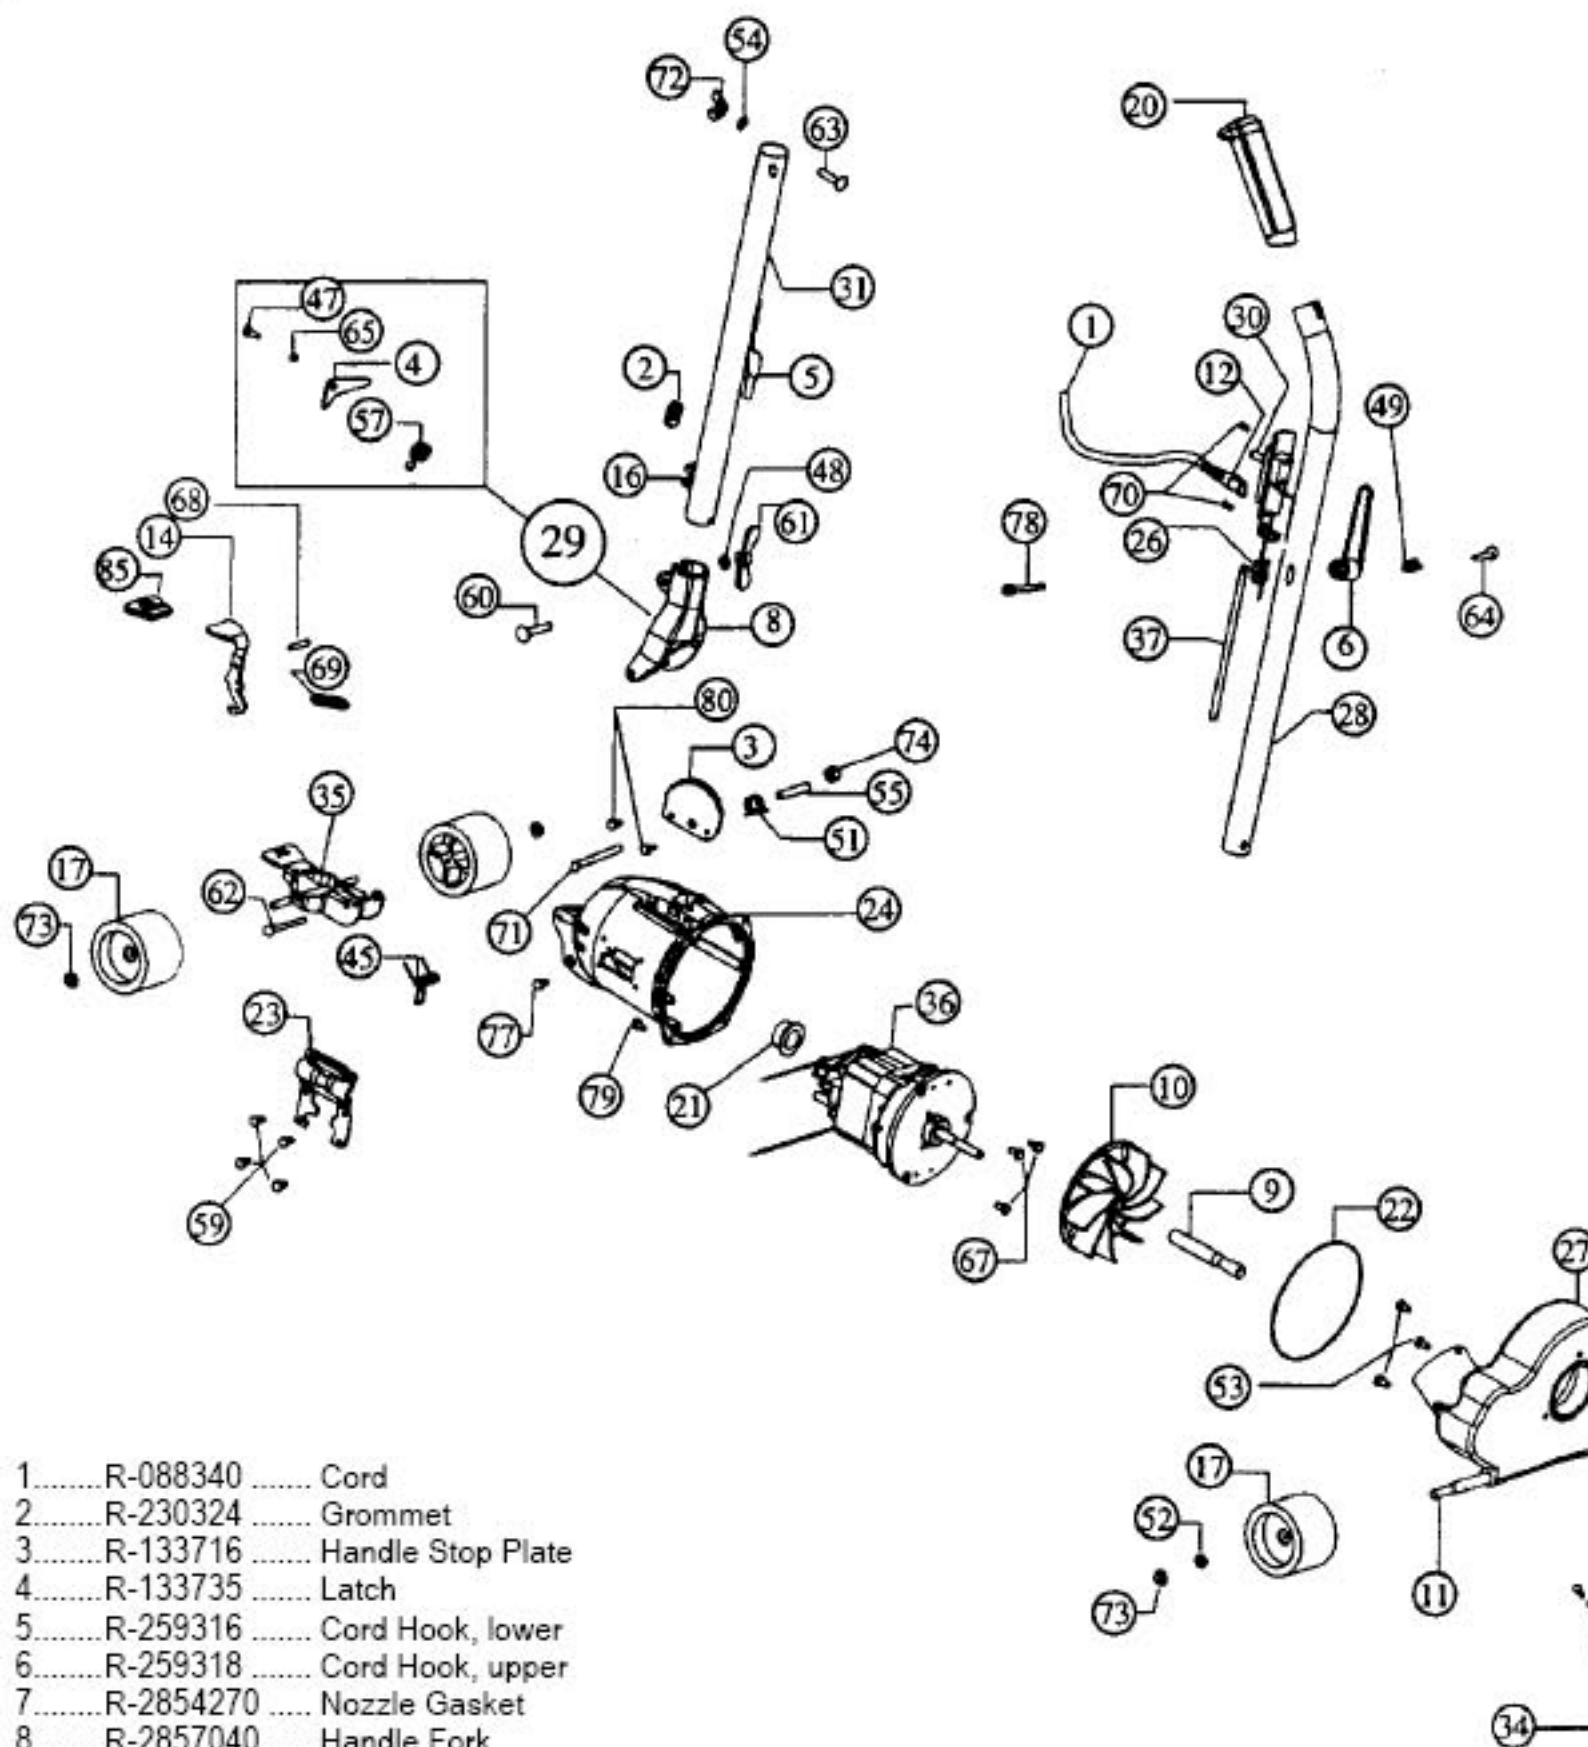

This Owner's Manual is provided and hosted by [Appliance Factory Parts](#).

Royal 2008 Owner's Manual

[Shop genuine replacement parts for Royal 2008](#)

[Find Your Royal Vacuum Cleaner Parts - Select From 772 Models](#)

----- Manual continues below -----

Models: 2000, 2008

- 1.....R-088340 Cord
- 2.....R-230324 Grommet
- 3.....R-133716 Handle Stop Plate
- 4.....R-133735 Latch
- 5.....R-259316 Cord Hook, lower
- 6.....R-259318 Cord Hook, upper
- 7.....R-2854270 Nozzle Gasket
- 8.....R-2857040 Handle Fork
- 9.....R-380261 Shaft Extension
- 10.....R-608005 Fan
- 11.....R-611101 Axle Stud
- 12.....R-322305 Strain Relief, flex type
- 13.....R-801201E Bumper, mallard green
- 14.....R-690715 Release Pedal, incremental
- 15.....R-670744B Nozzle Plug

- 29.....R-028580 Handle Fork
- 30.....R-163309 Switch
- 31.....R-065534 Handle Adap