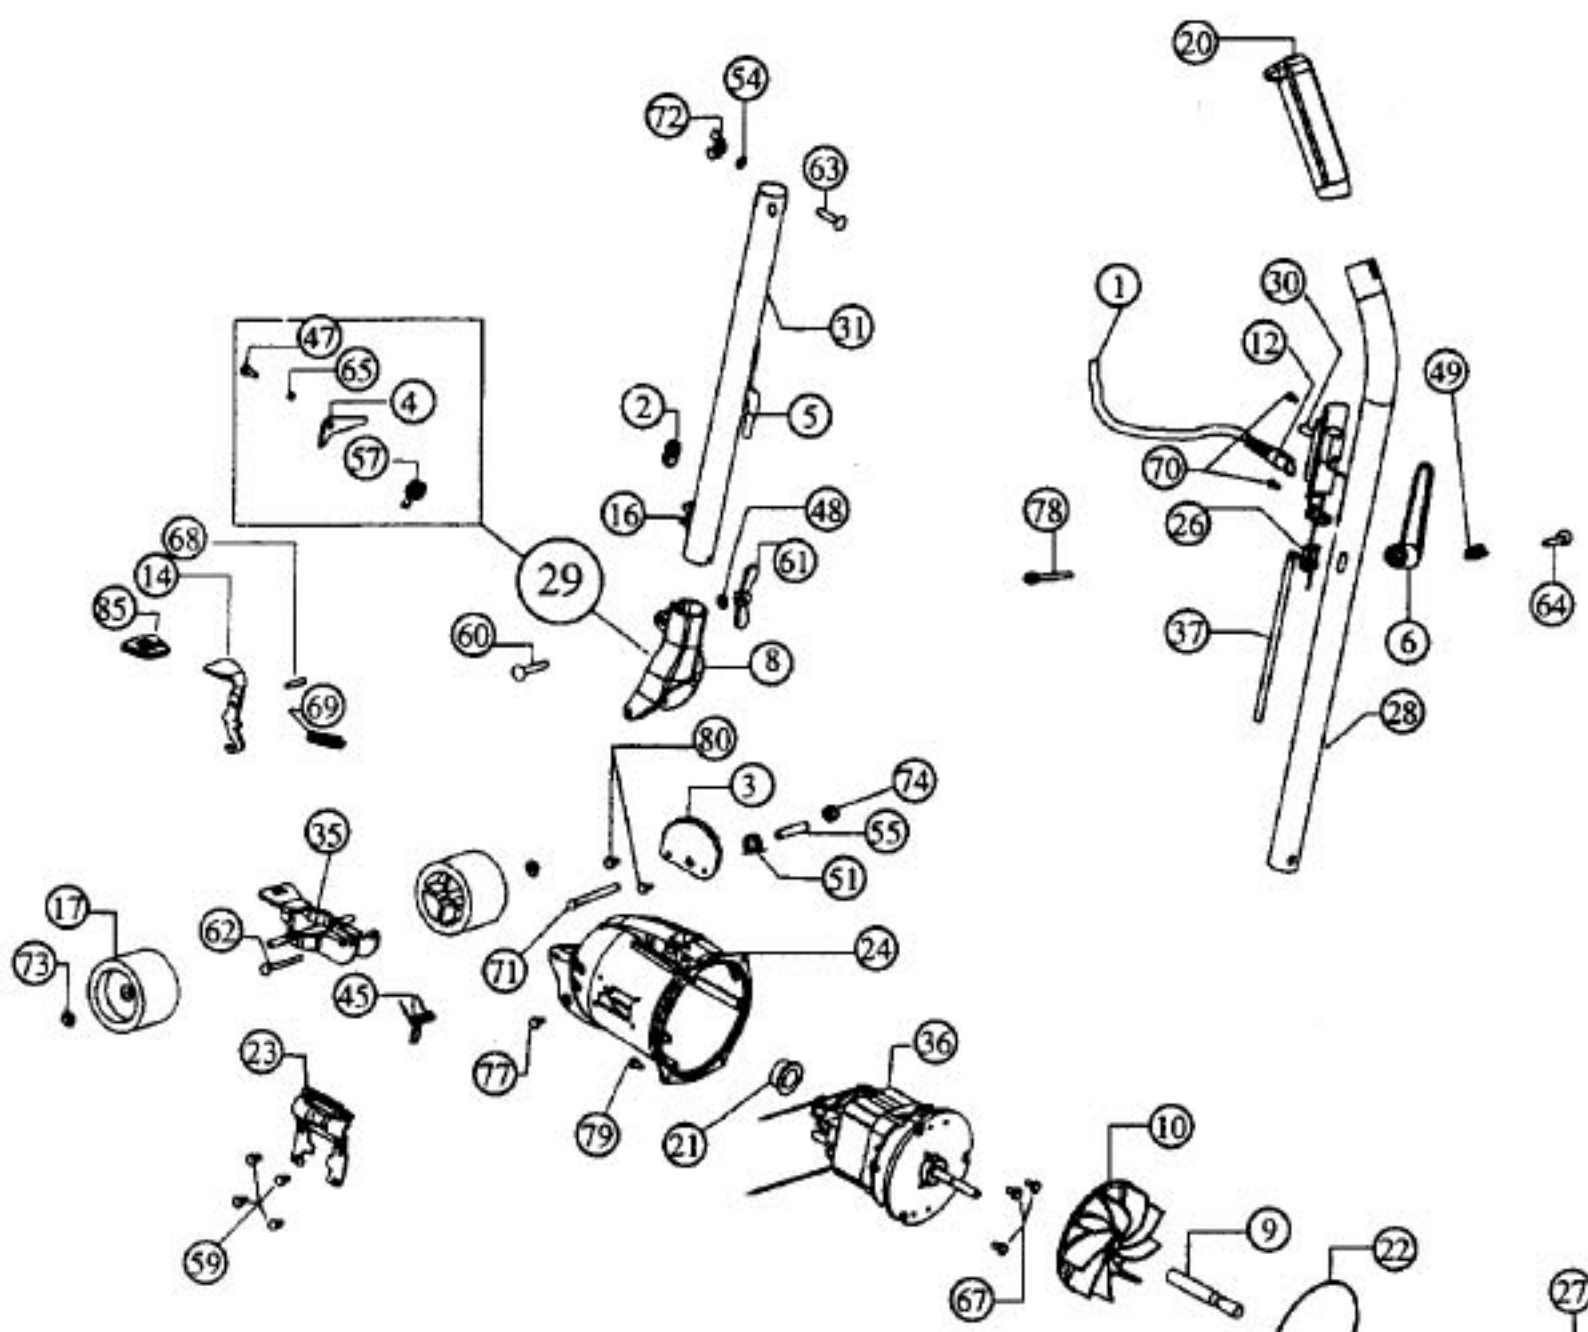

# Royal 3000 Owner's Manual

[Shop genuine replacement parts for Royal 3000](#)

[Find Your Royal Vacuum Cleaner Parts - Select From 772 Models](#)

----- Manual continues below -----

Models: 3000, 3008

- 1.....R-028540 ..... Cord & Plug Assembly, 40 ft
- 2.....R-230324 ..... Grommet
- 3.....R-133716 ..... Handle Stop Plate
- 4.....R-133737 ..... Latch
- 5.....R-259316 ..... Cord Hook, lower
- 6.....R-259318 ..... Cord Hook, upper
- 7.....R-2854270 ..... Nozzle Gasket
- 8.....R-2857040 ..... Handle Fork
- 9.....R-380261 ..... Shaft Extension
- 10.....R-608005 ..... Fan
- 11.....R-611101 ..... Axle Stud
- 12.....R-322305 ..... Strain Relief, flex type
- 13.....R-8012018 ..... Bumper, burgundy
- 14.....R-690715 ..... Release Pedal, incremental