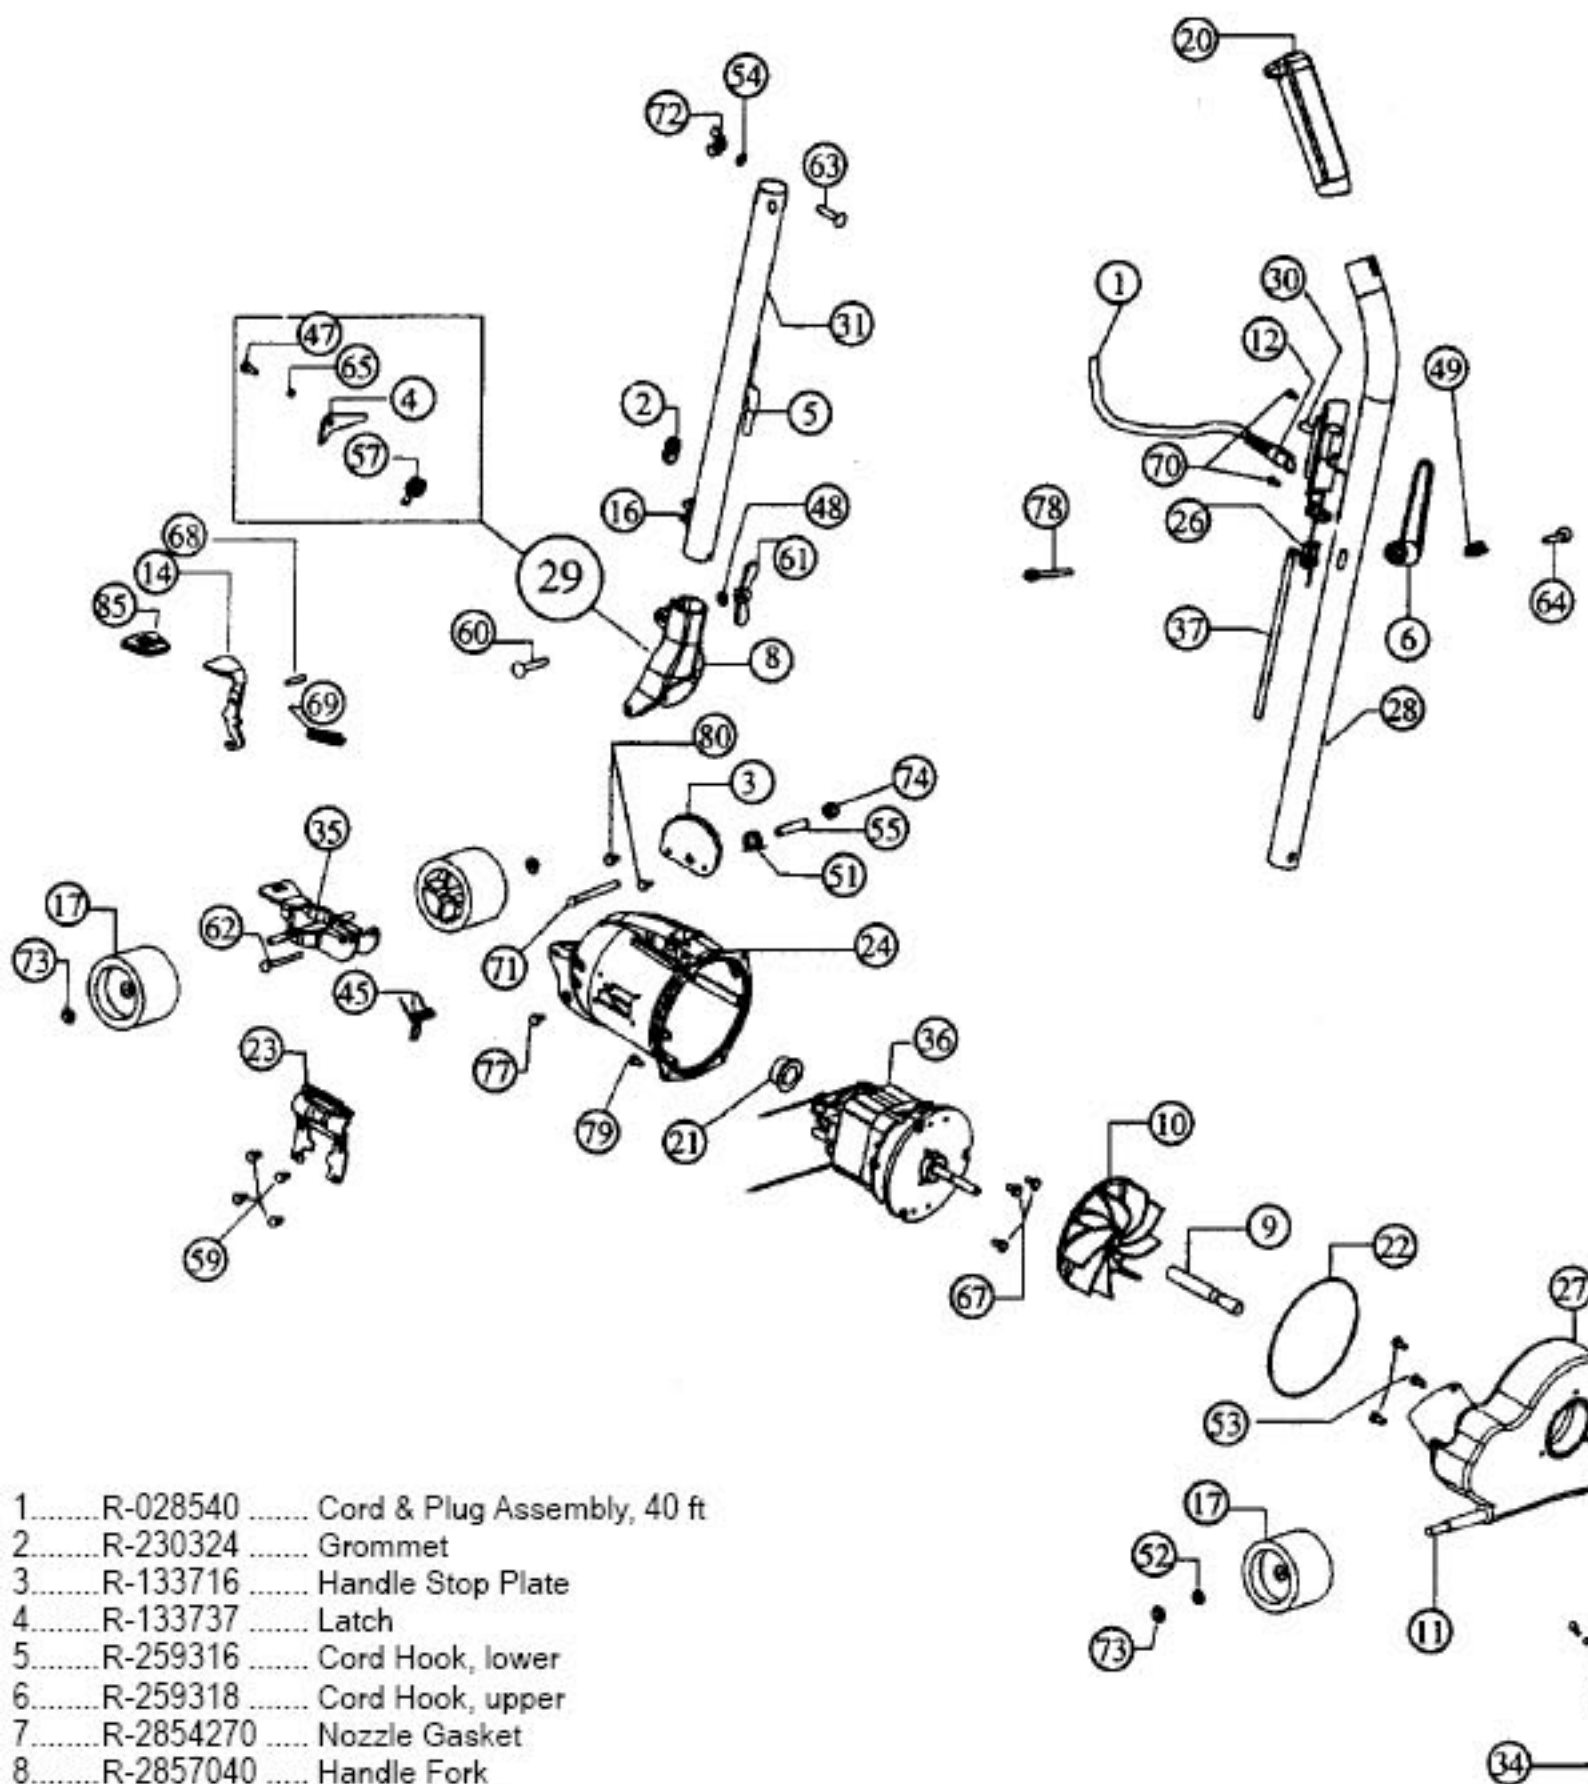

This Owner's Manual is provided and hosted by [Appliance Factory Parts](http://www.appliancefactoryparts.com).

Royal 3008 Owner's Manual

[Shop genuine replacement parts for Royal 3008](#)

[Find Your Royal Vacuum Cleaner Parts - Select From 772 Models](#)

----- Manual continues below -----

Models: 3000, 3008

- | | | | |
|---------|-----------|-------|-----------------------------|
| 1..... | R-028540 | | Cord & Plug Assembly, 40 ft |
| 2..... | R-230324 | | Grommet |
| 3..... | R-133716 | | Handle Stop Plate |
| 4..... | R-133737 | | Latch |
| 5..... | R-259316 | | Cord Hook, lower |
| 6..... | R-259318 | | Cord Hook, upper |
| 7..... | R-2854270 | | Nozzle Gasket |
| 8..... | R-2857040 | | Handle Fork |
| 9..... | R-380261 | | Shaft Extension |
| 10..... | R-608005 | | Fan |
| 11..... | R-611101 | | Axle Stud |
| 12..... | R-322305 | | Strain Relief, flex type |
| 13..... | R-8012018 | | Bumper, burgundy |
| 14..... | R-690715 | | Release Pedal, incremental |